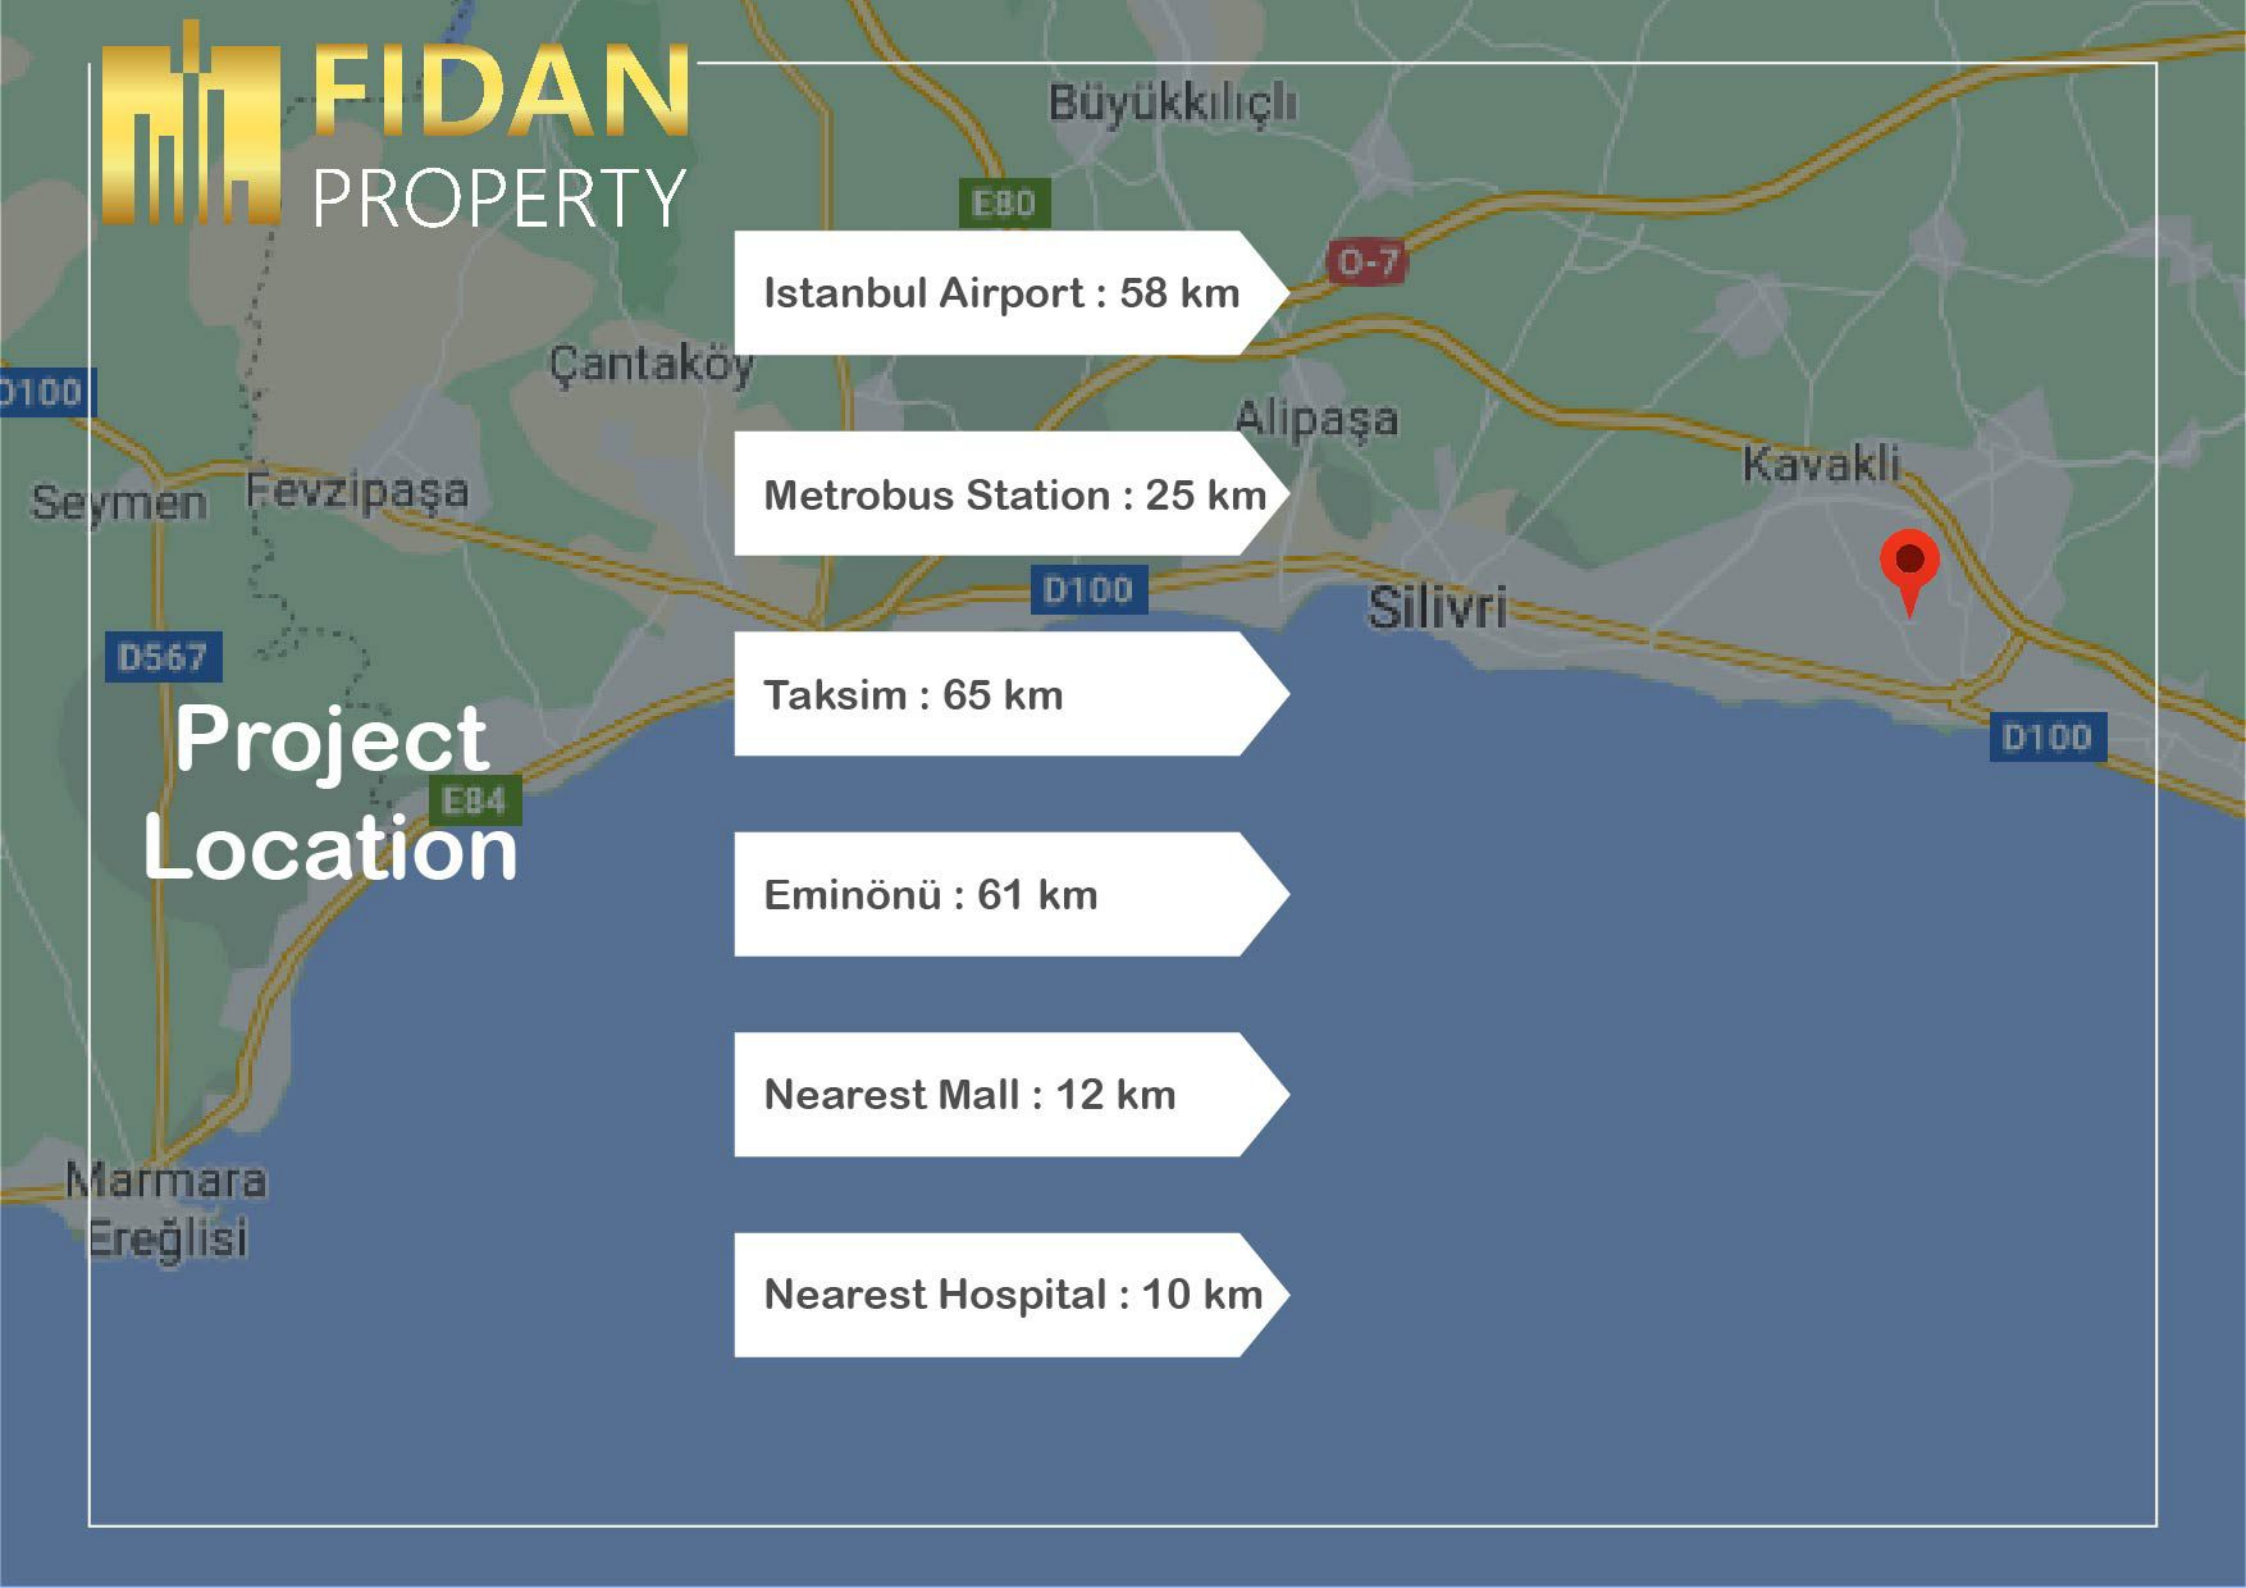

# General Information

Location Istanbul – Silivri

Number of Villas 6

Apartment type Villas

Price Starting from 775.000 \$

Area 500 m2

Distance to Taksim 75 Minutes

Distance to Istanbul Airport 40 Minutes

Distance to Metrobus Station 41 Minutes

Delivery date 12 / 2024

## Project Location

Istanbul Airport : 58 km

Metrobus Station : 25 km

Taksim : 65 km

Eminönü : 61 km

Nearest Mall : 12 km

Nearest Hospital : 10 km

 +90 552 866 55 57