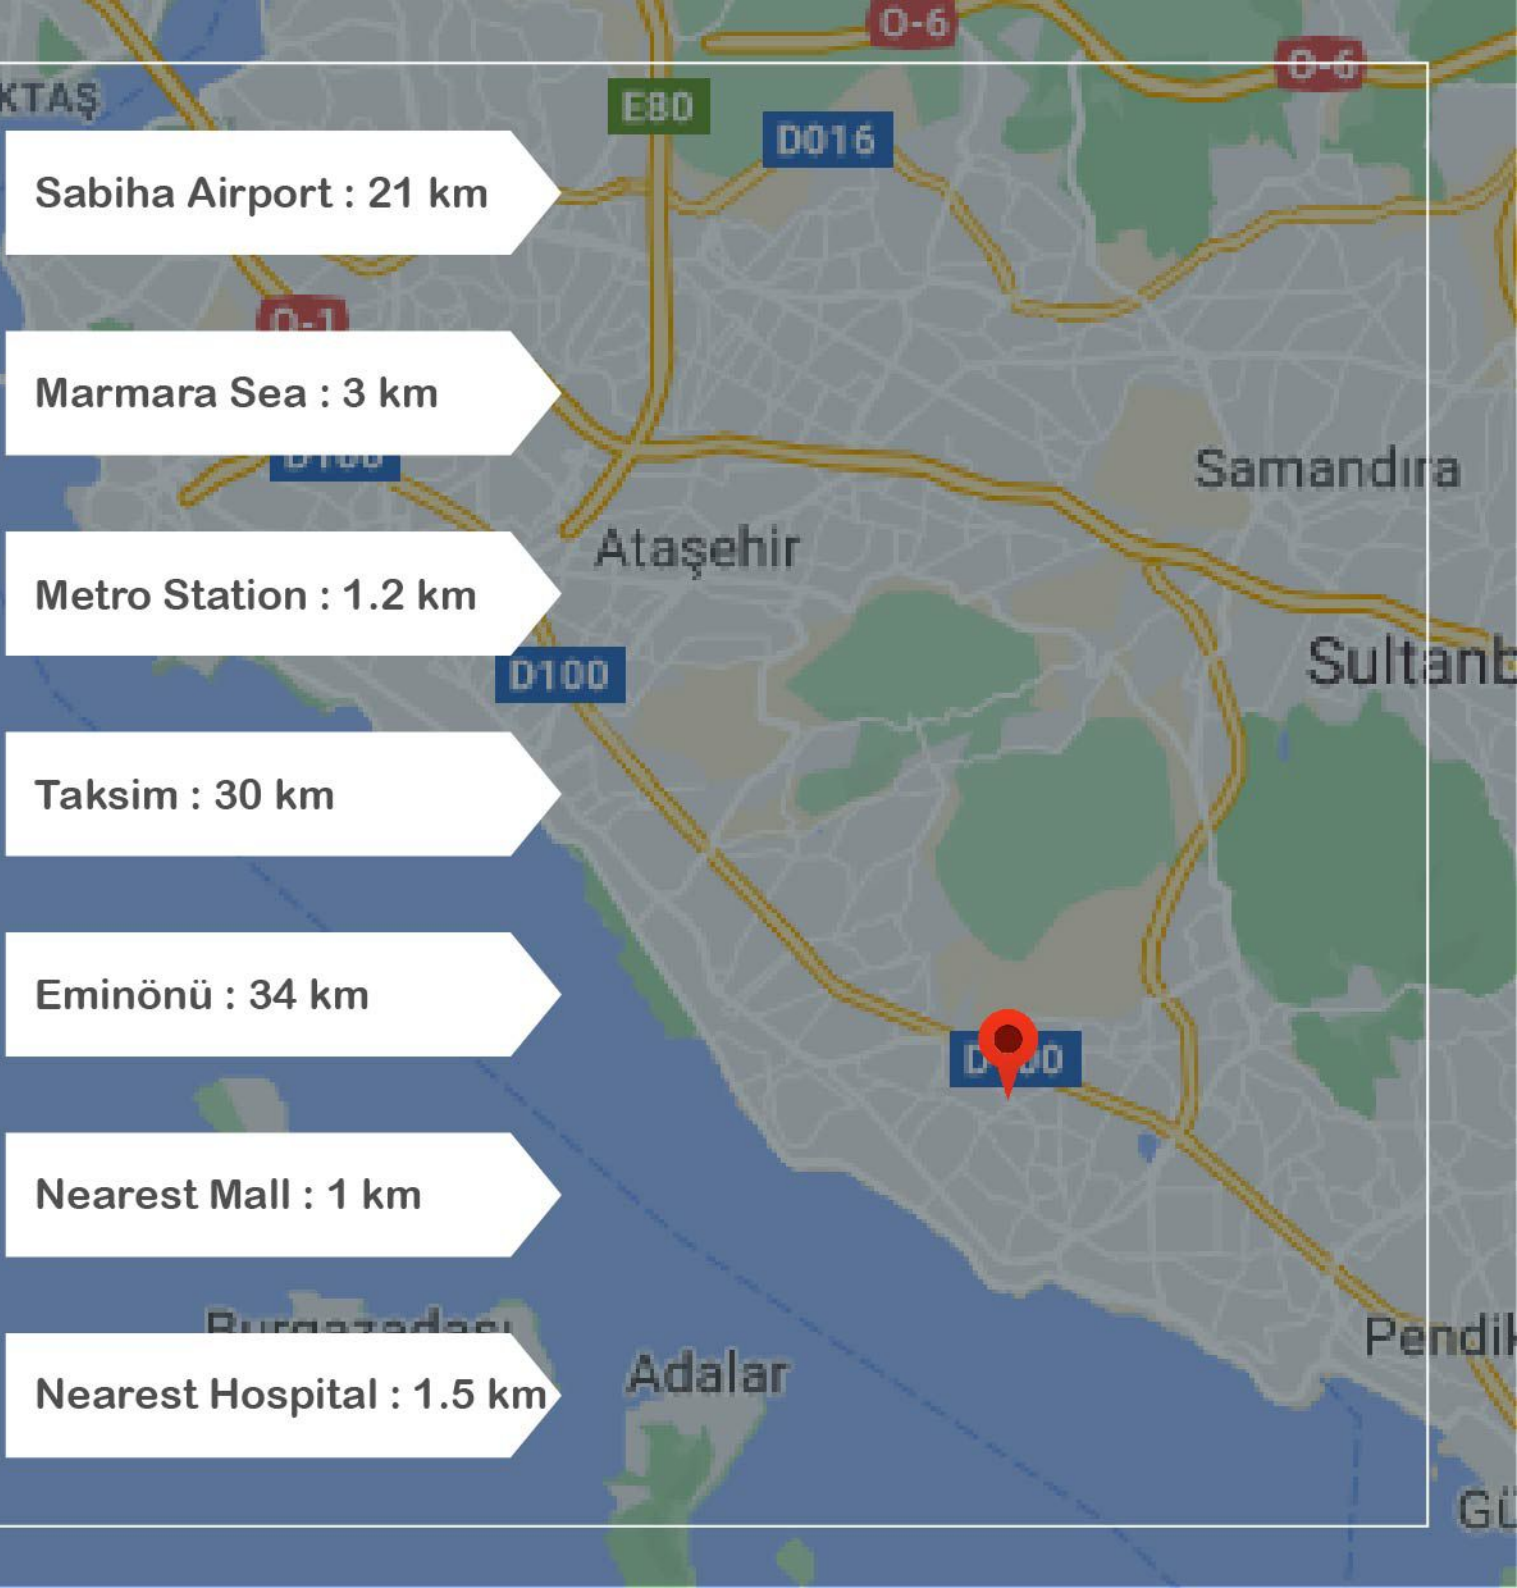

## Project Location

Sabiha Airport : 21 km

Marmara Sea : 3 km

Metro Station : 1.2 km

Taksim : 30 km

Eminönü : 34 km

Nearest Mall : 1 km

Nearest Hospital : 1.5 km