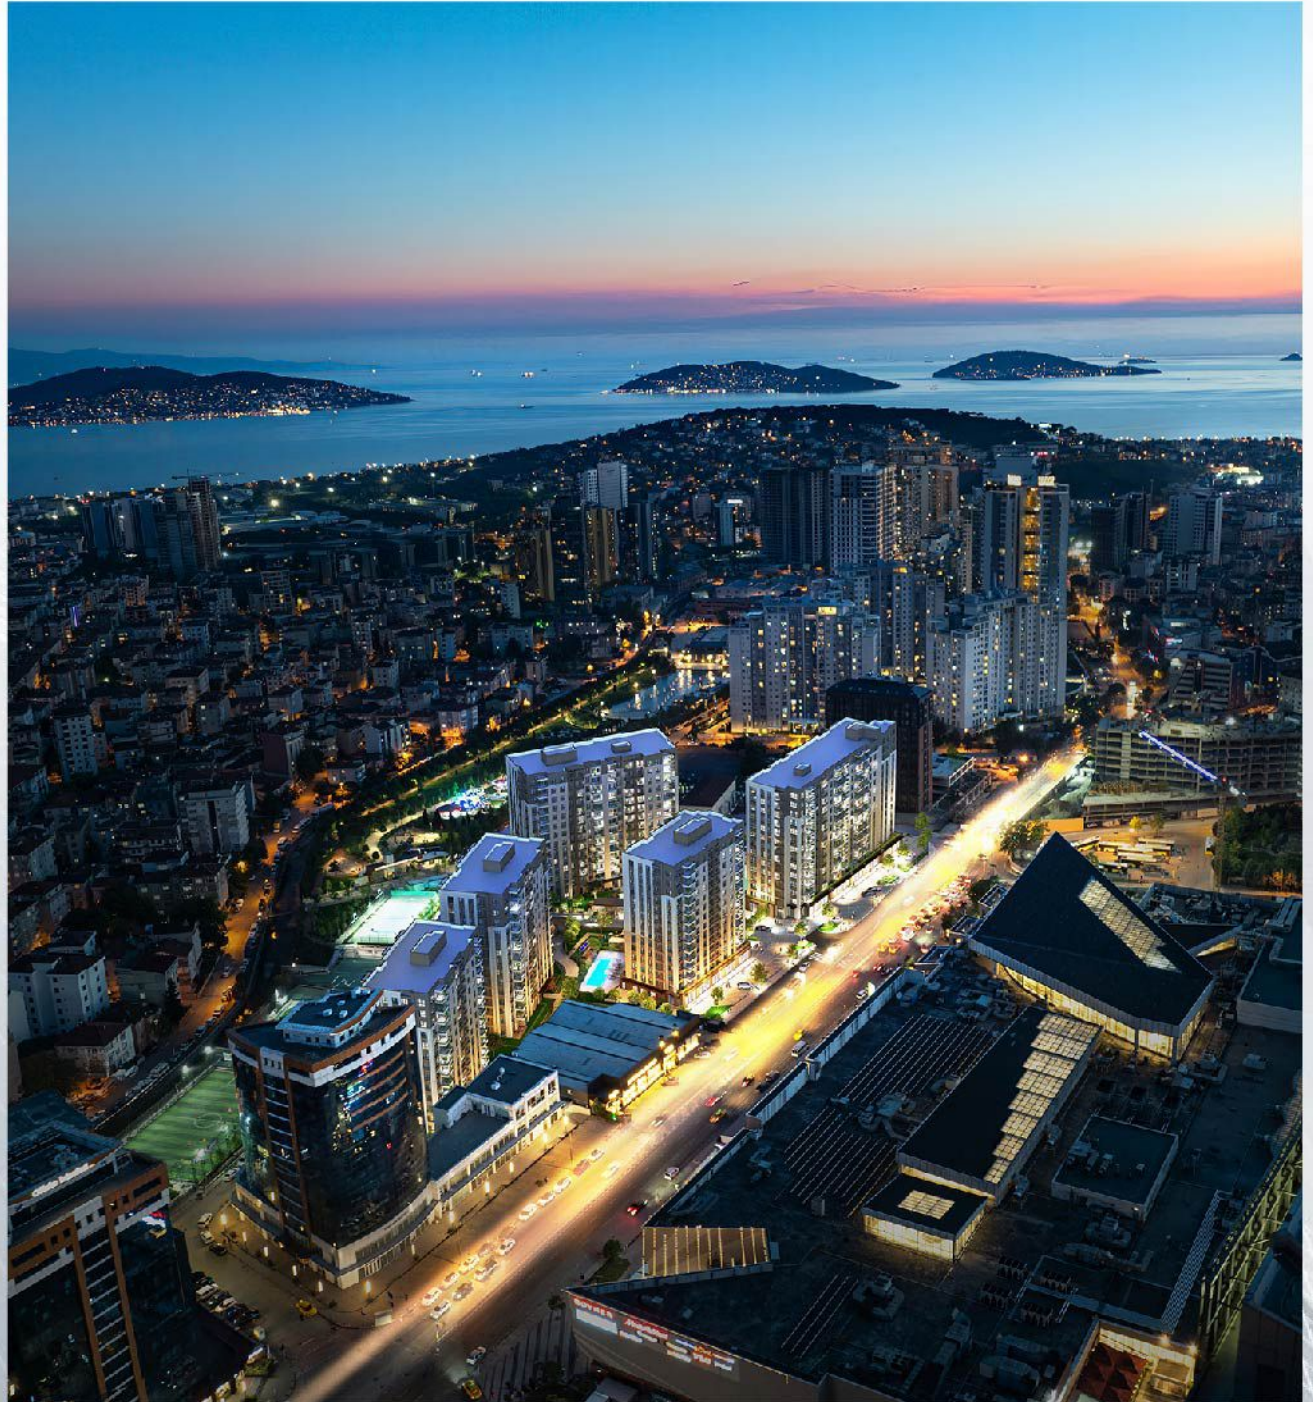

Distance to metro station 3 Minutes

Delivery date 2026