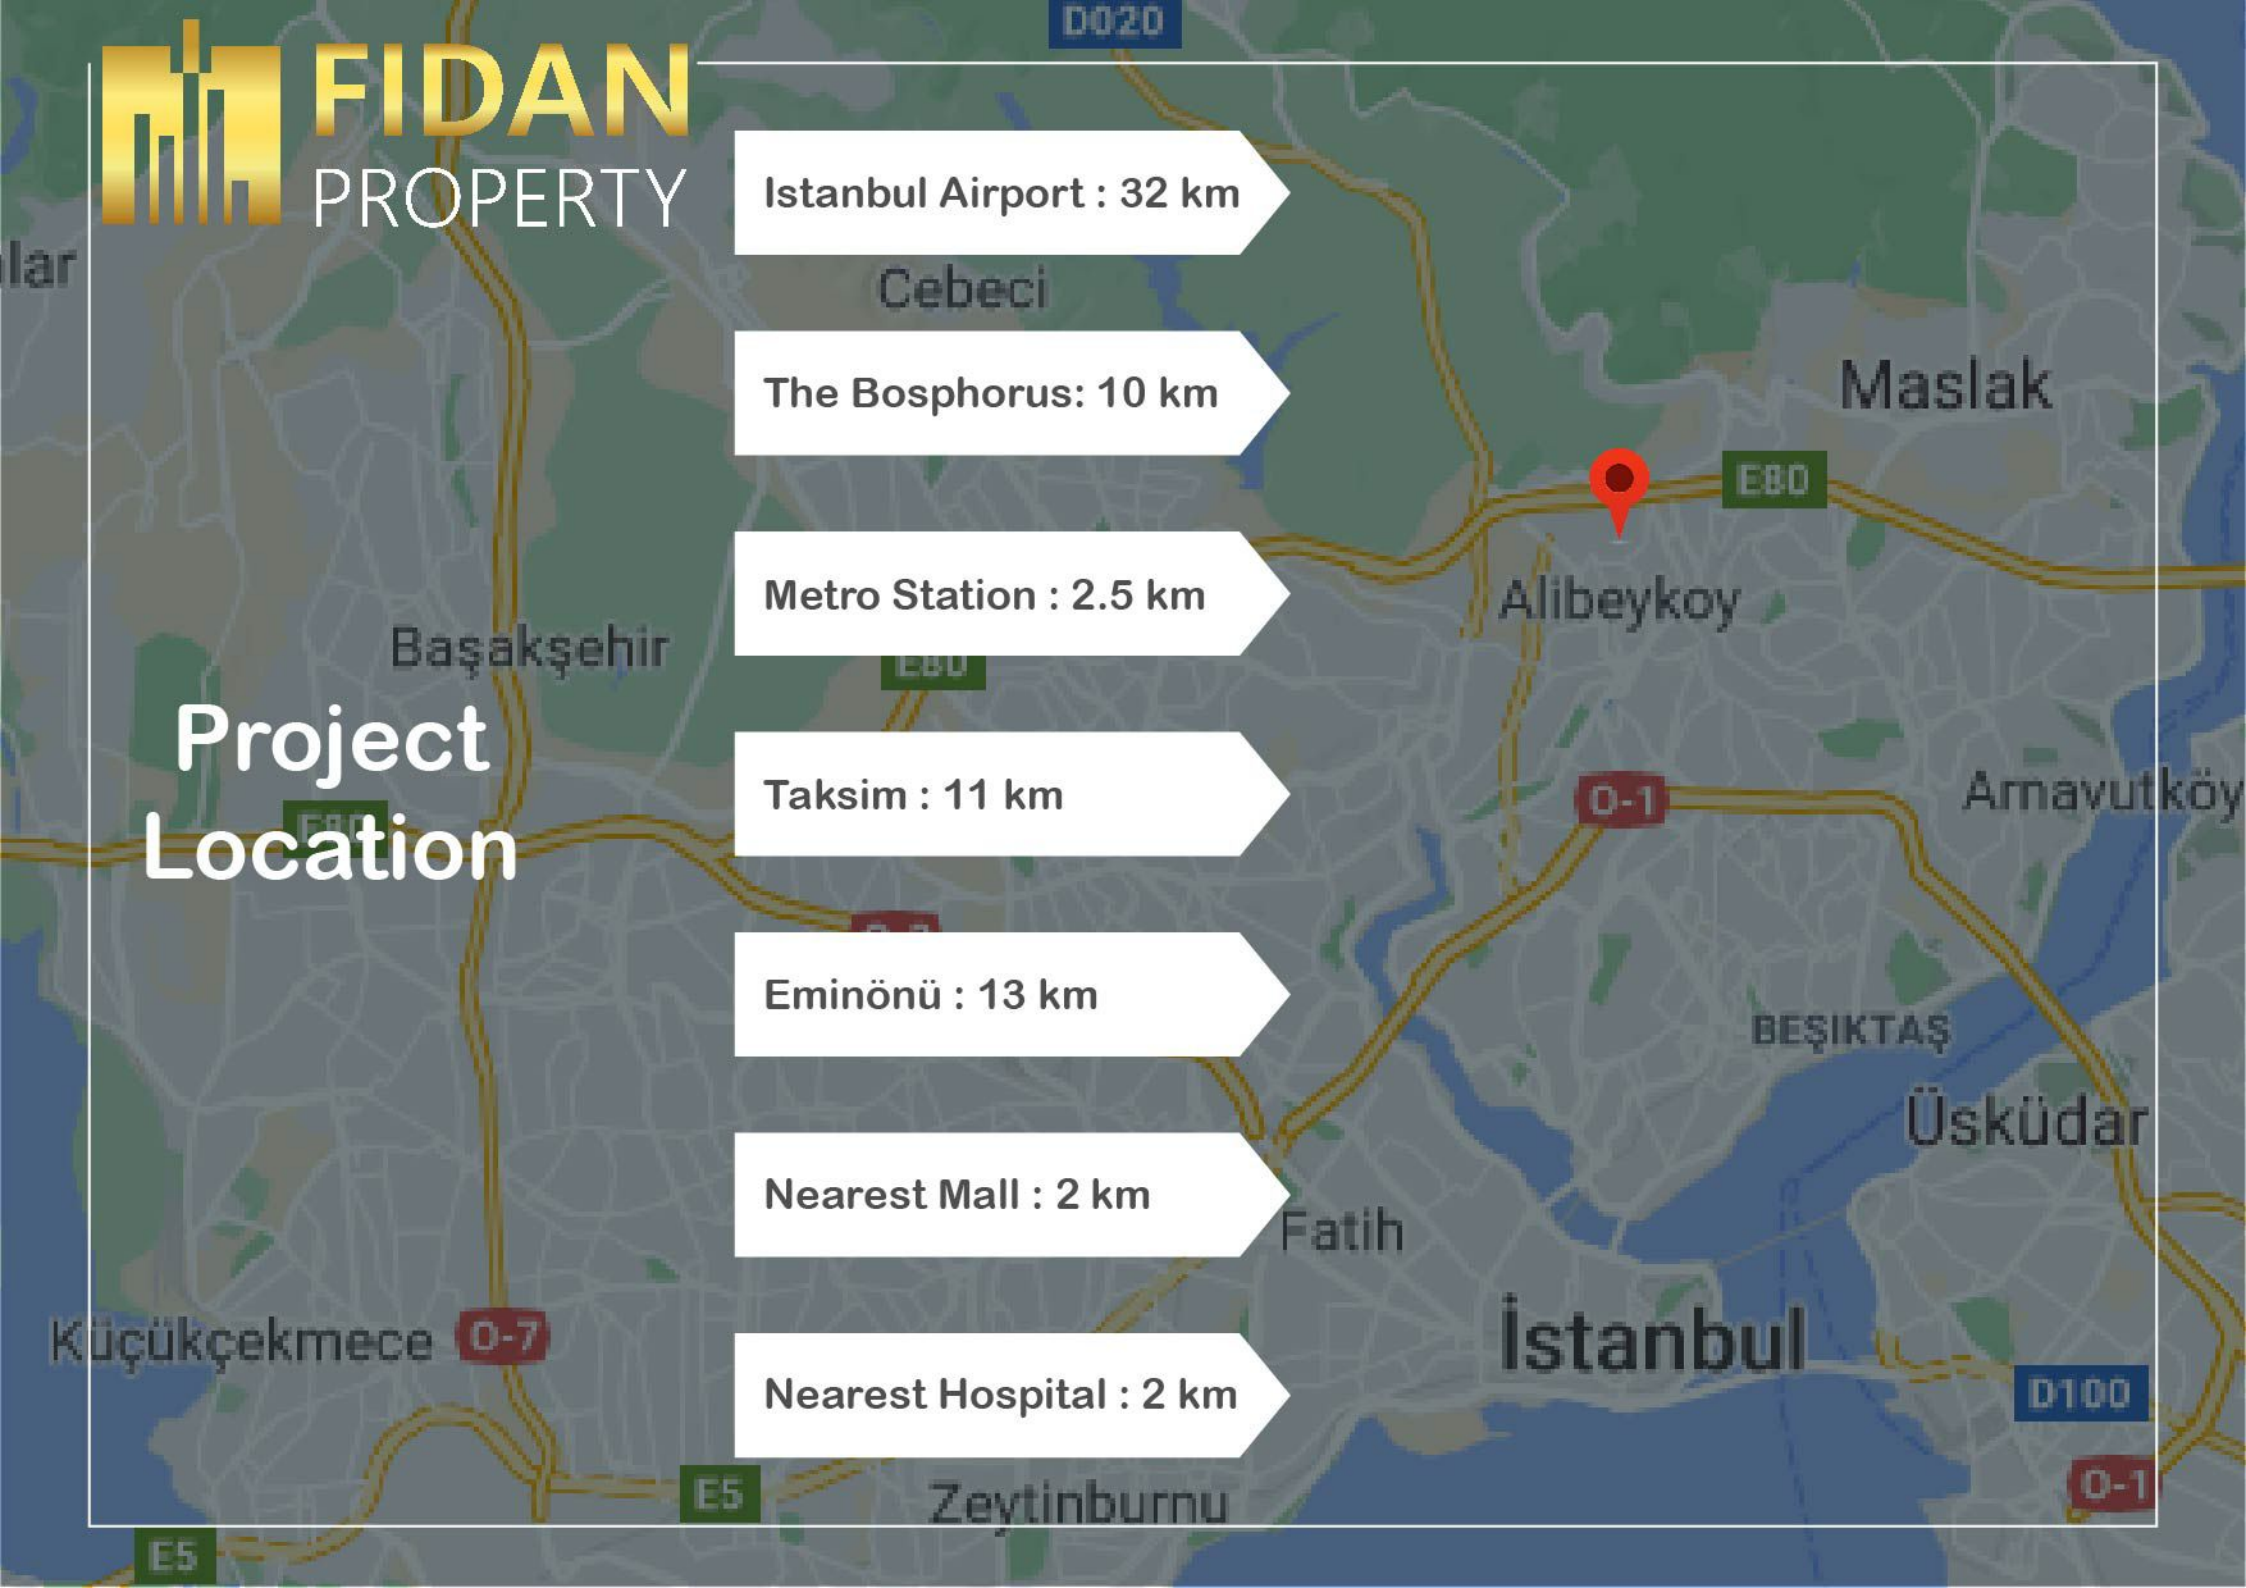

Kids Playground

Sauna

Parking

Security System

FIDAN
PROPERTY

Project Location

Istanbul Airport : 32 km

The Bosphorus: 10 km

Metro Station : 2.5 km

Taksim : 11 km

Eminönü : 13 km

Nearest Mall : 2 km

Nearest Hospital : 2 km

 +90 552 866 55 57

 info@fidanproperty.com

 www.fidanproperty.com