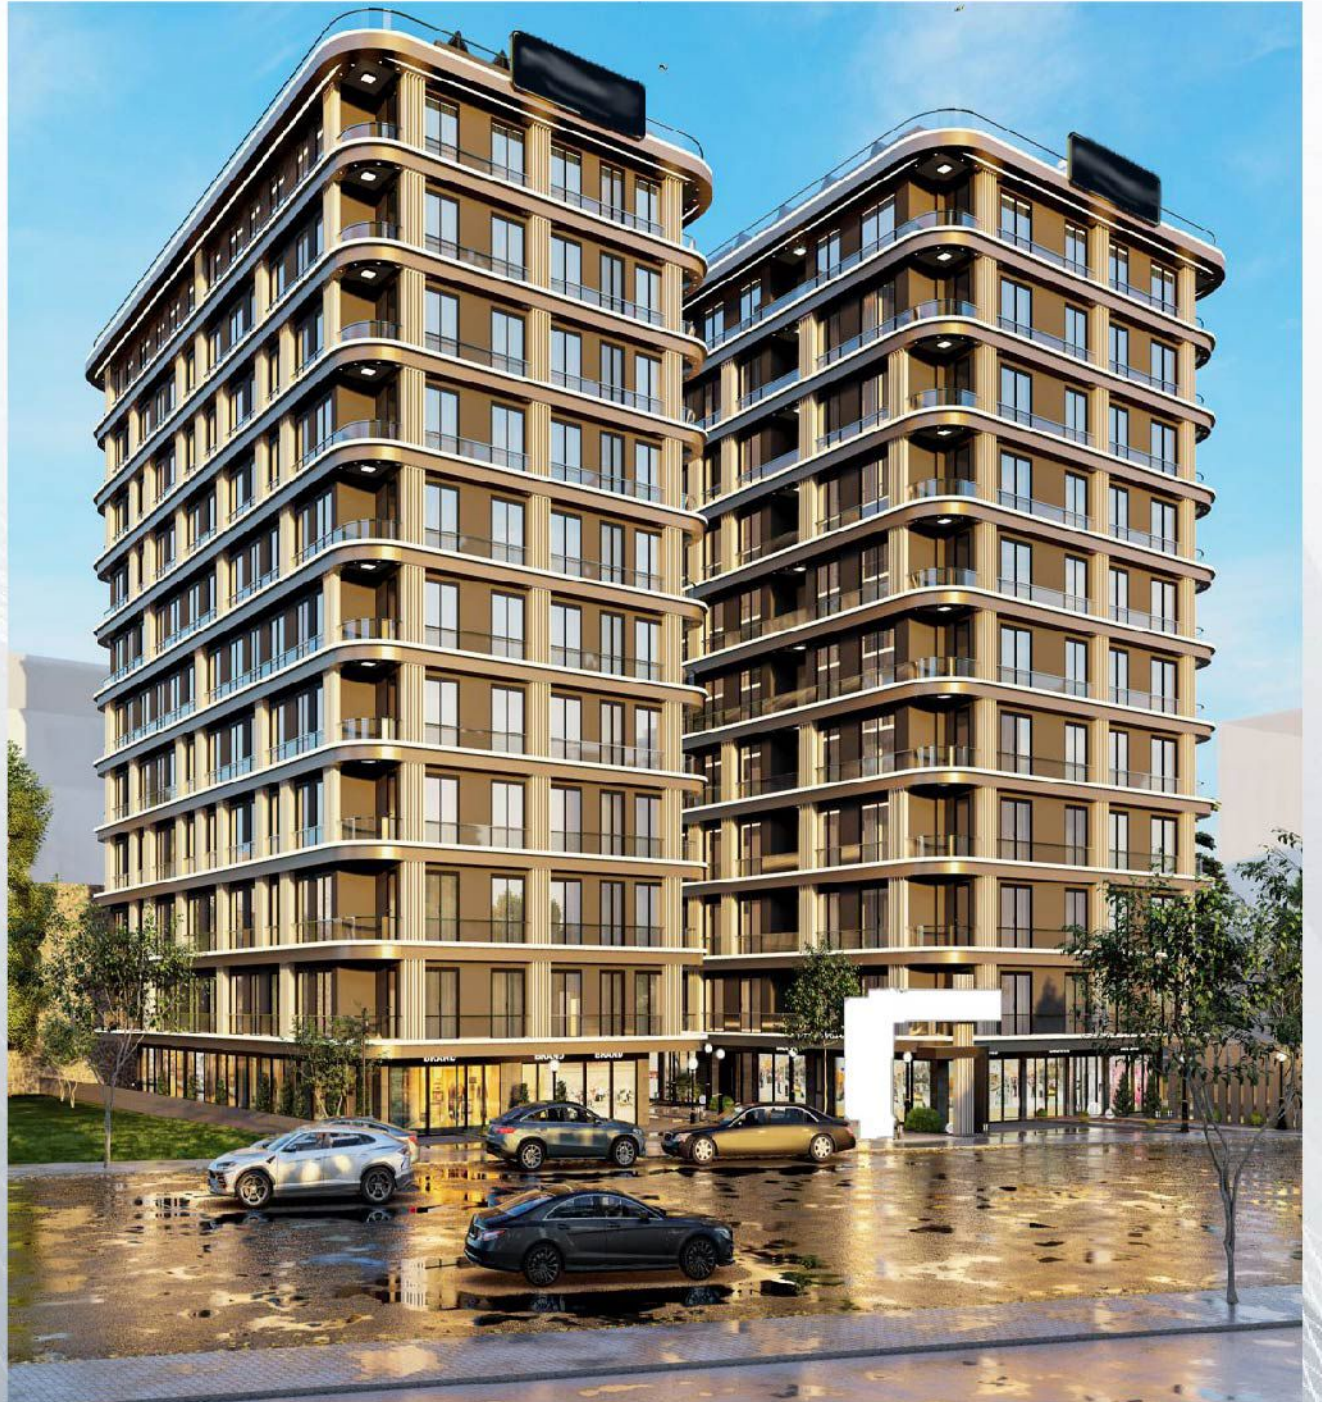

General Information

Location **Istanbul – Şişli**

Number of apartments **150**

Apartment type **1+1 - 2+1 - 3+1 - 4+1
5+1 - 7+1 - Shops**

Price **Starting from 373.333 $**

Area **80 – 275 m2**

Distance to Taksim **15 Minutes**

Distance to Istanbul Airport **40 Minutes**

Distance to Metro Station **3 Minutes**

Delivery date **03 / 2026**