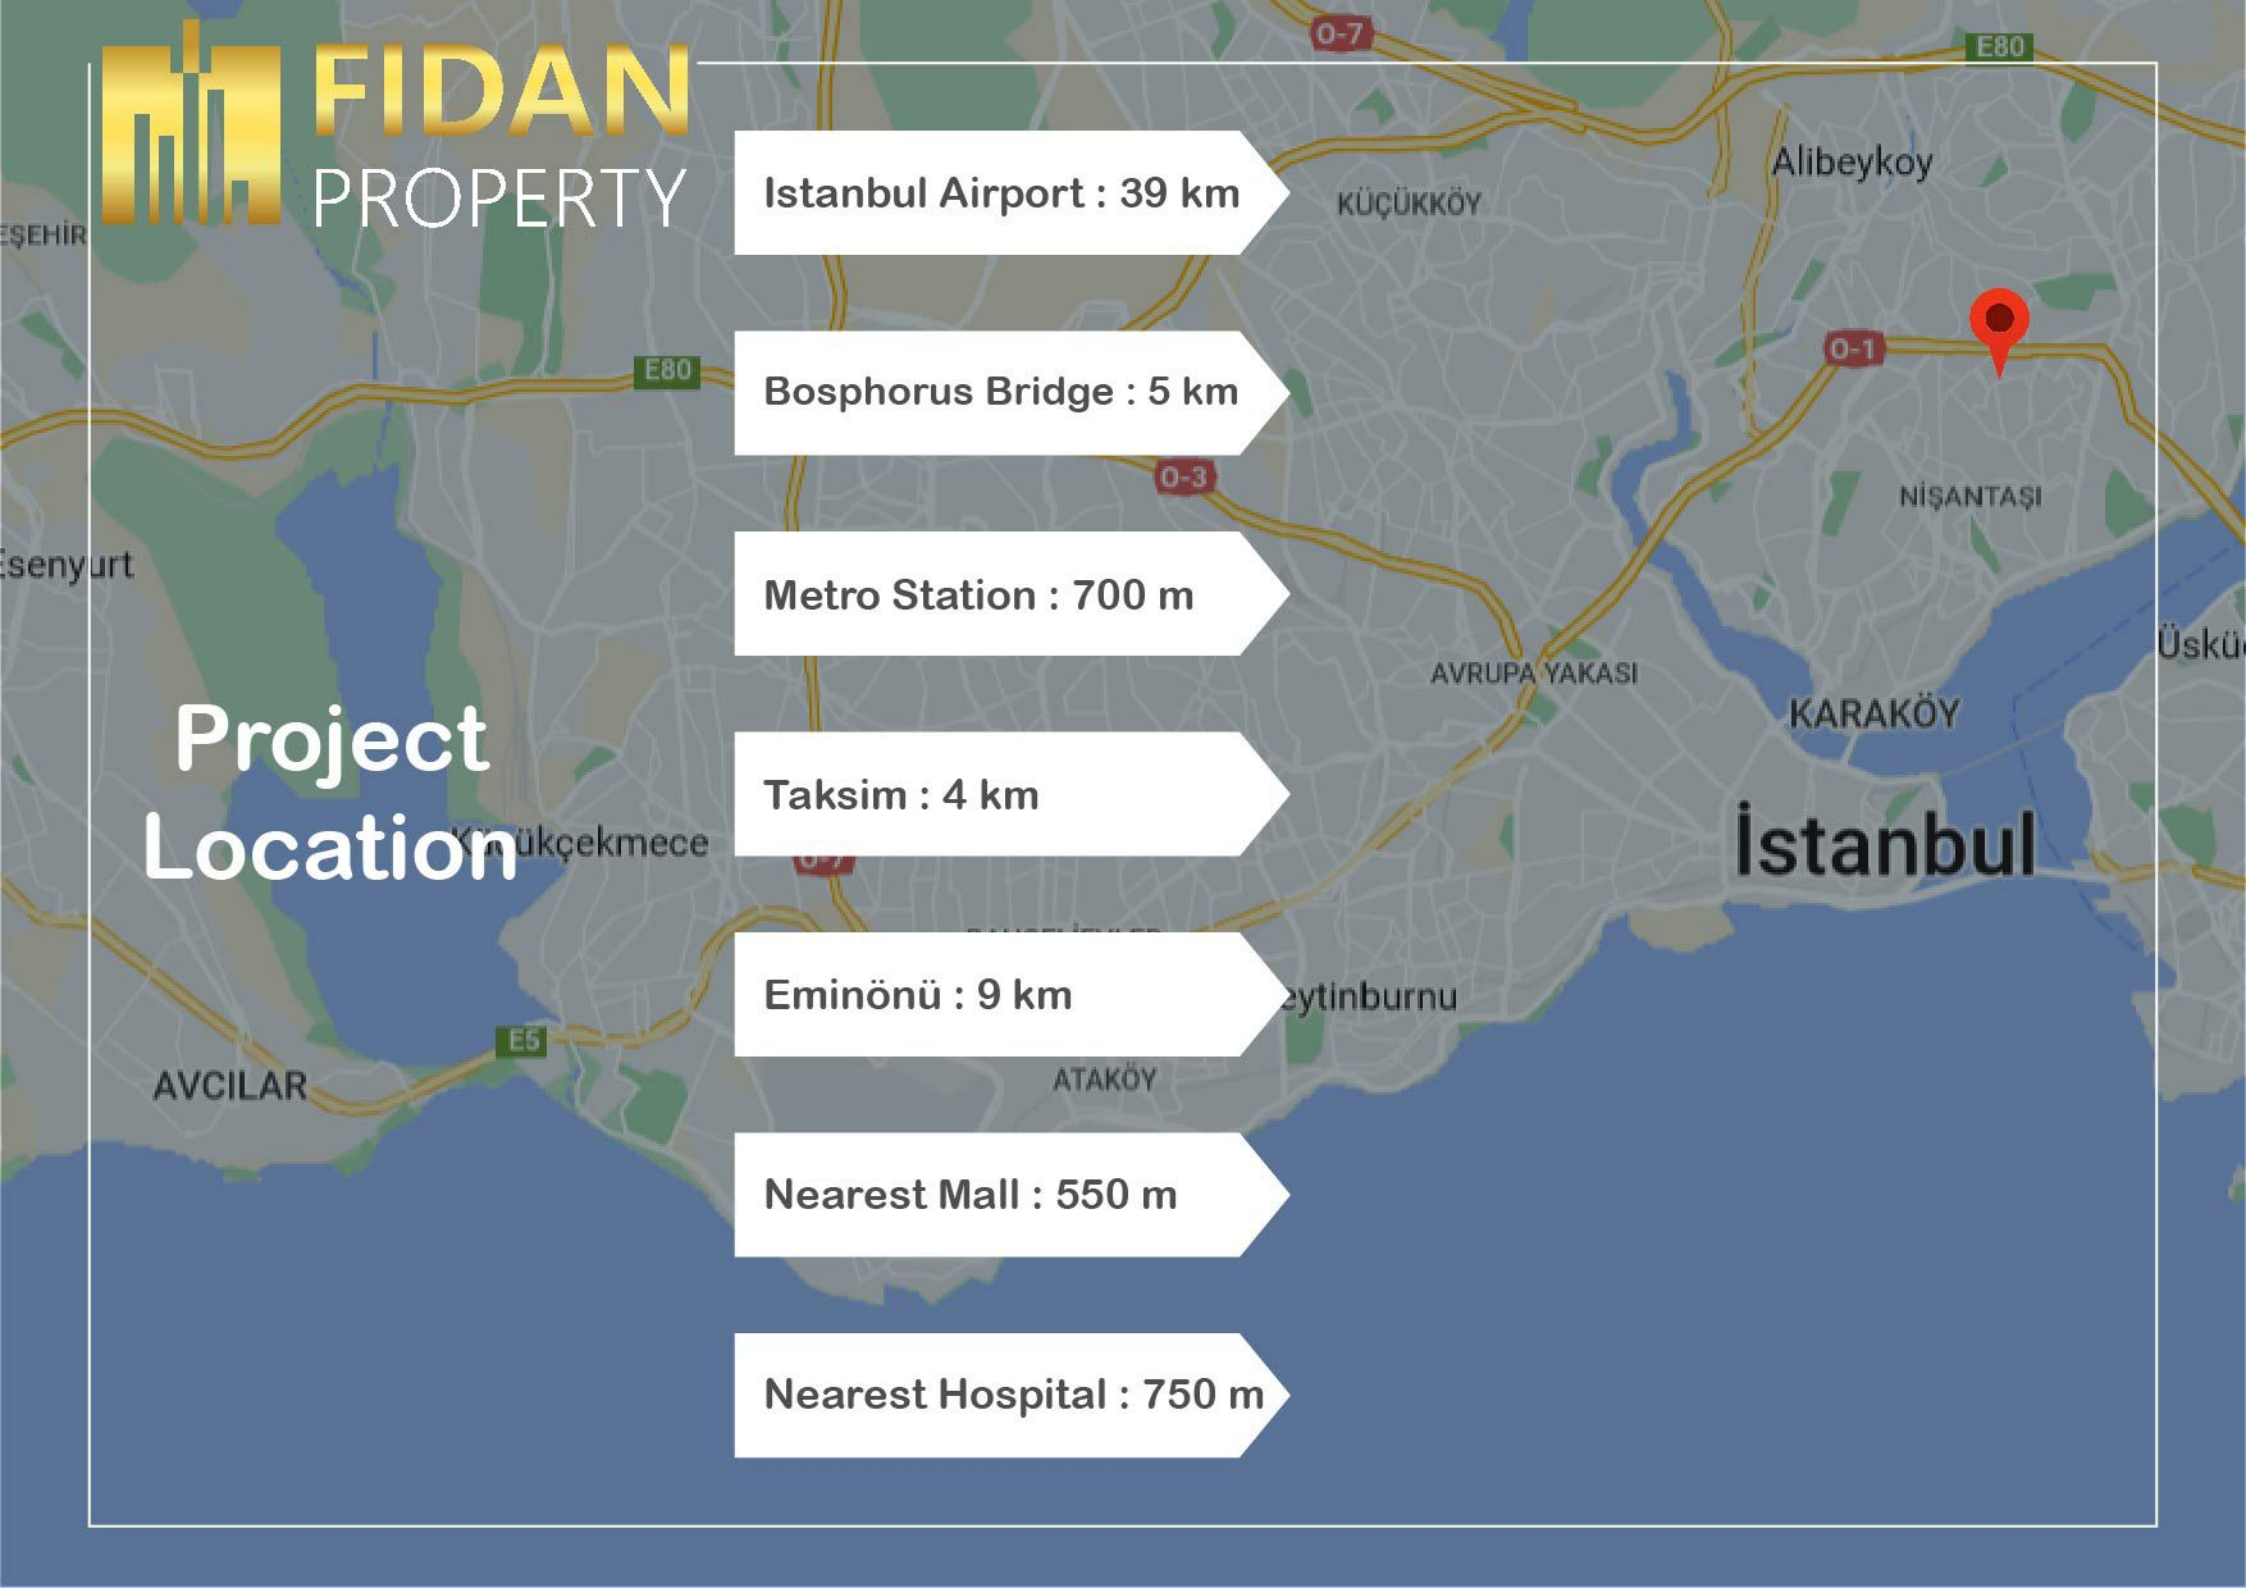

Istanbul Airport : 39 km

Bosphorus Bridge : 5 km

Metro Station : 700 m

Taksim : 4 km

Eminönü : 9 km

Nearest Mall : 550 m

Nearest Hospital : 750 m

 +90 552 866 55 57