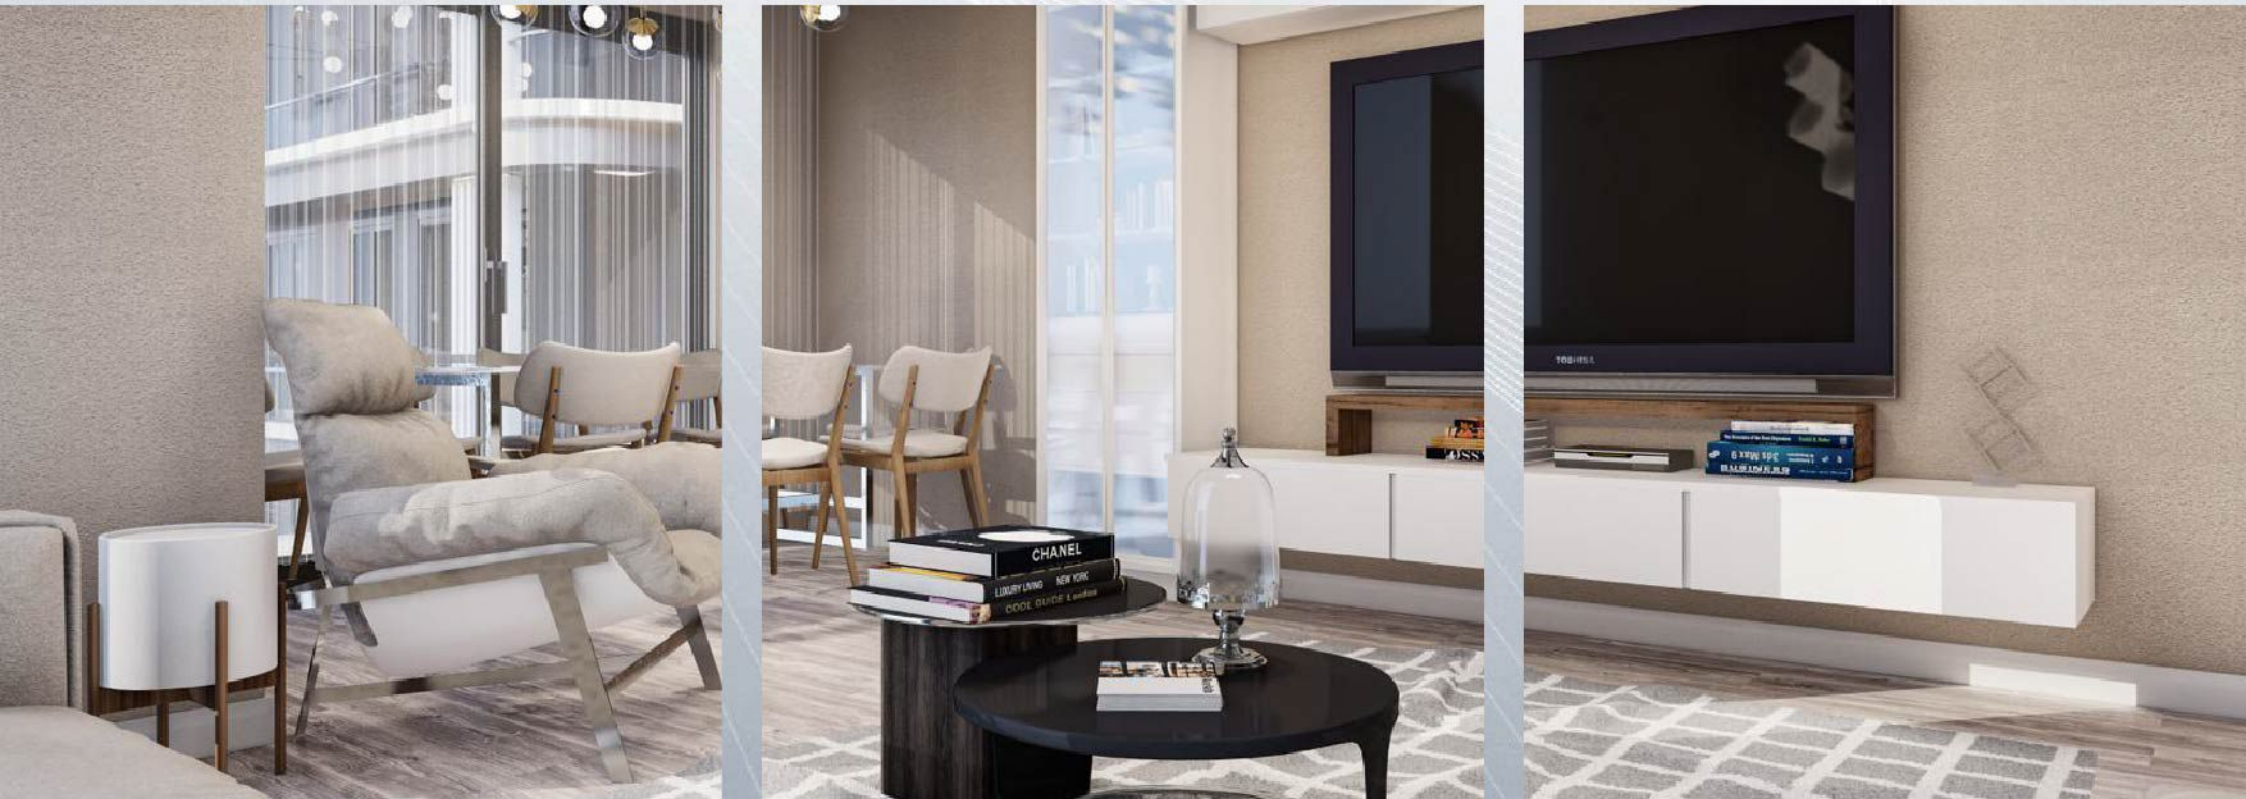

Price list & Payment method

5+1

165 m2

877.800 - 916.300 $

7+1

255 m2

1.356.600 $

Shops

160 - 275 m2

1.045.333 - 1.866.667 $

Cash & Installment Options