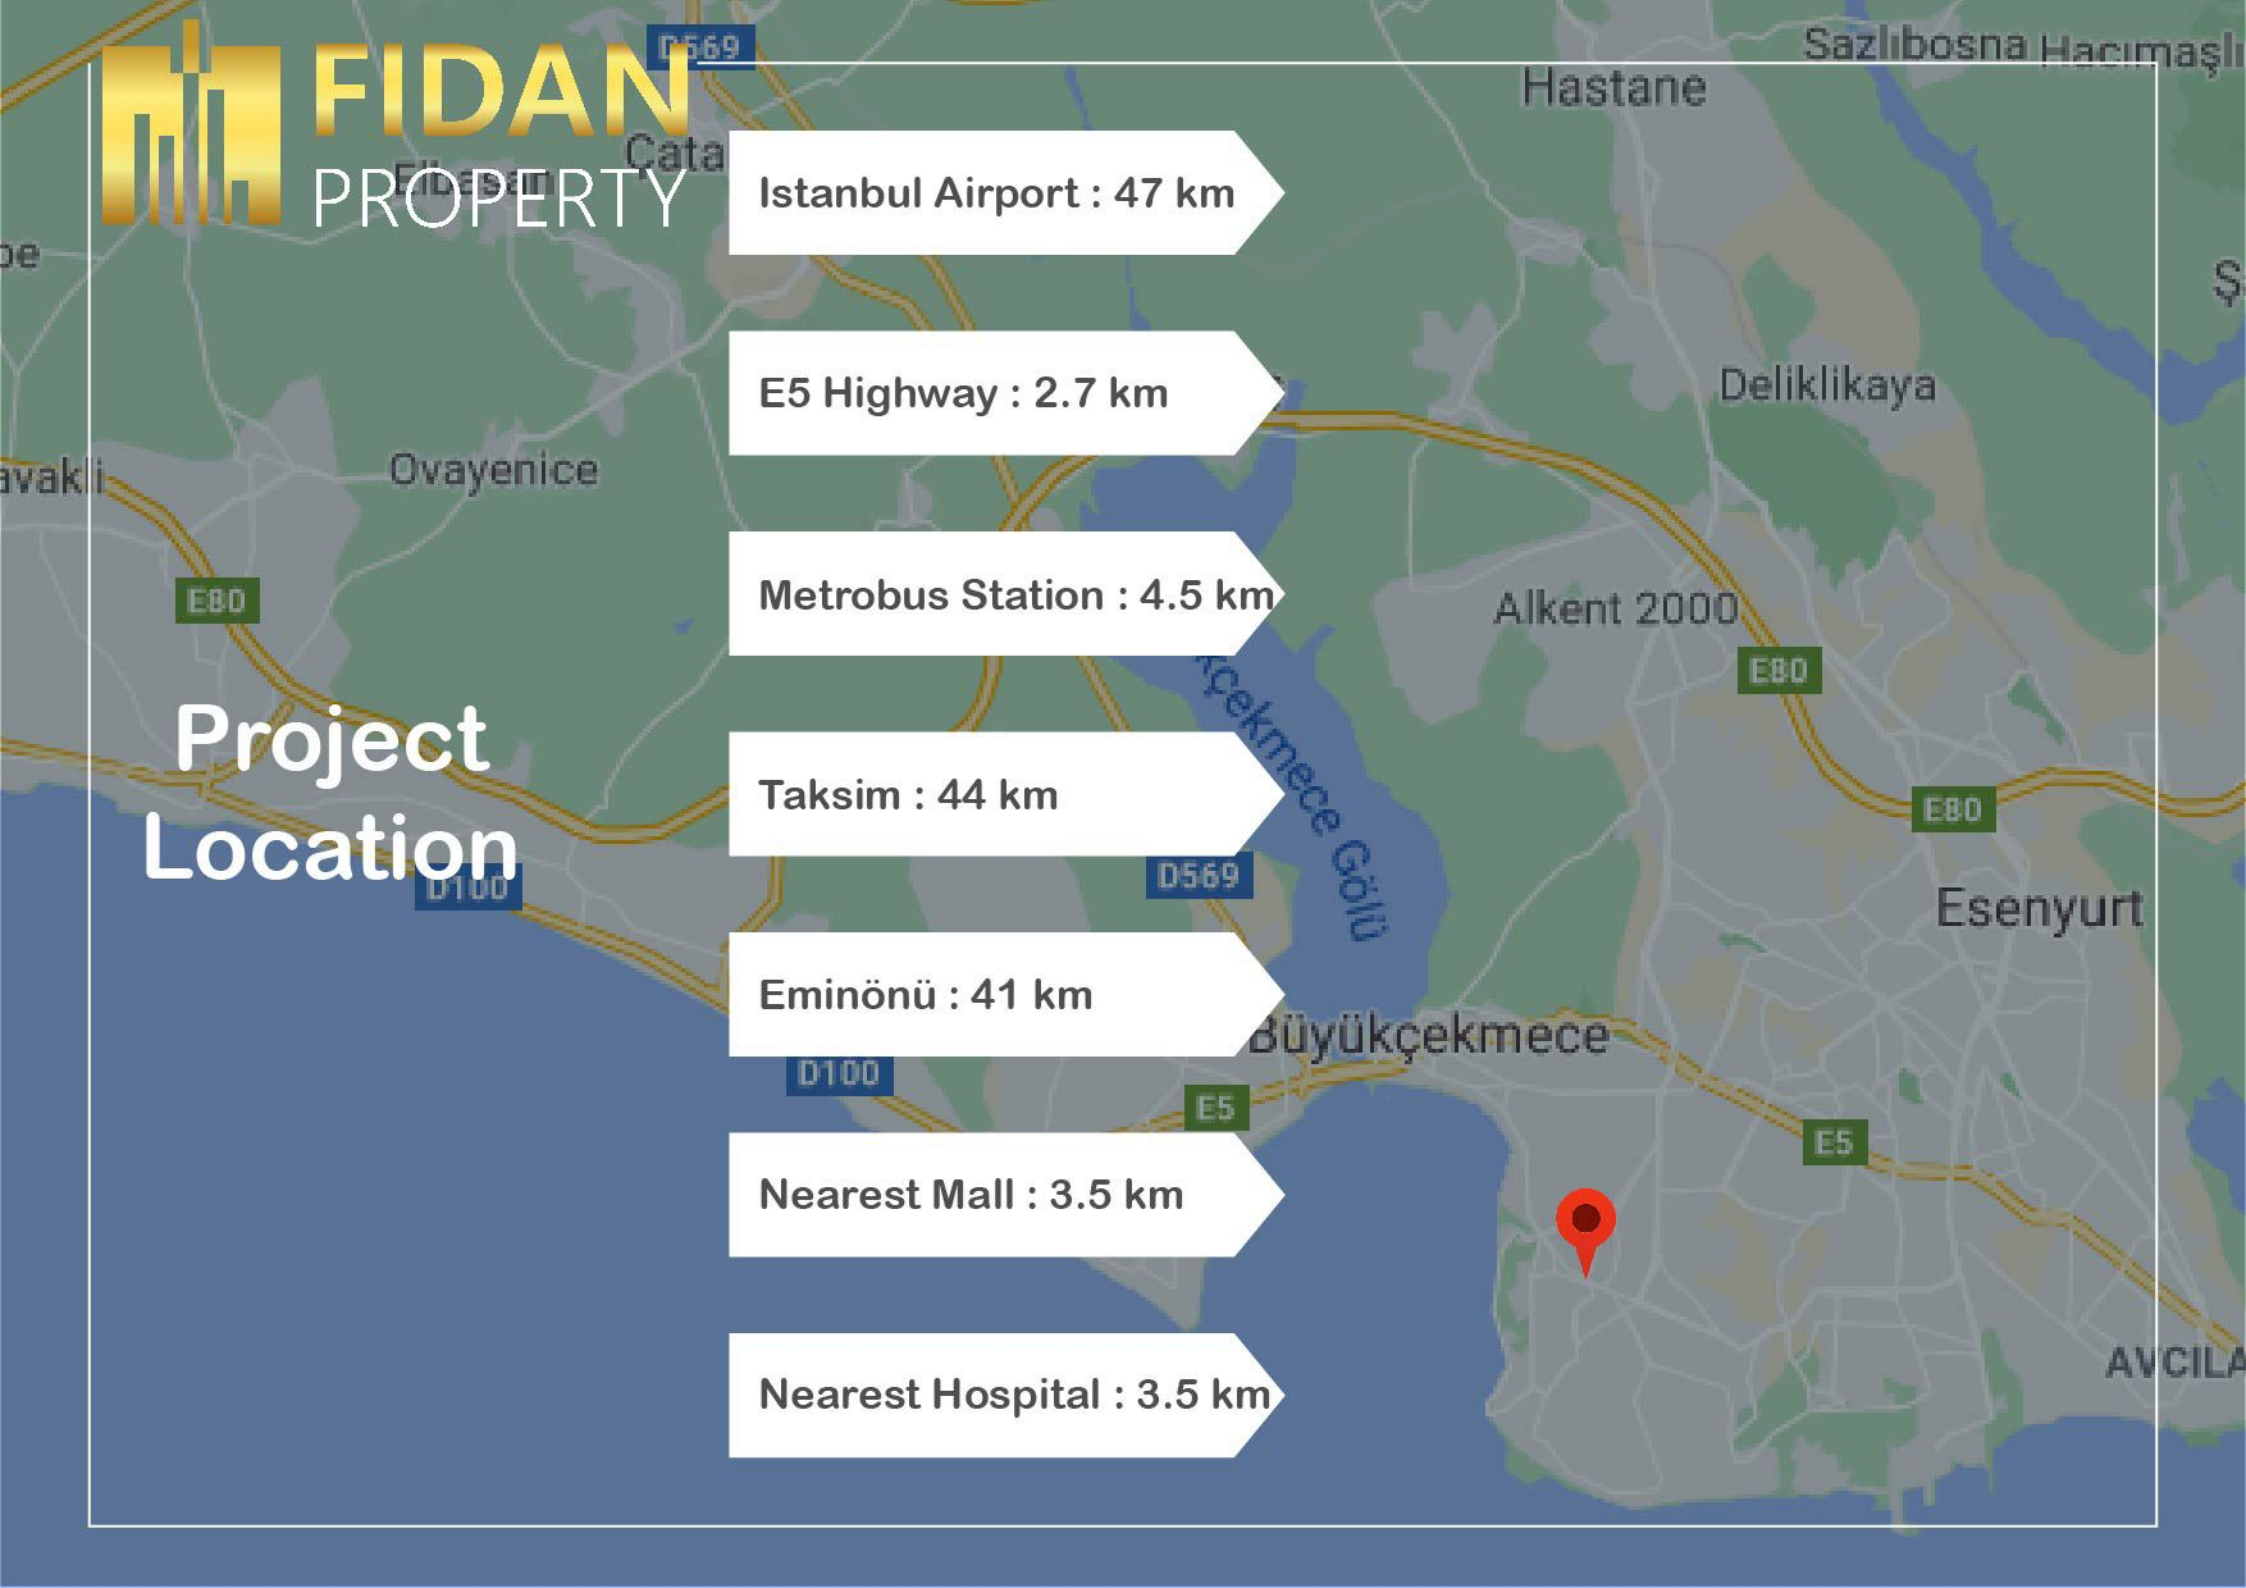

FIDAN
PROPERTY

FI 752

General Information

Location İstanbul – Beylikdüzü

Apartment type 2+1 - 3+1 - 4+1 - 4+2 - 5+1 - 5+2

Price Starting from 240.000 \$

Area 90 – 323 m2

Distance to Taksim 48 Minutes

Turkish Bath

Sauna

GYM

Parking

Security System

FIDAN
PROPERTY

Project Location

Istanbul Airport : 47 km

E5 Highway : 2.7 km

Metrobus Station : 4.5 km

Taksim : 44 km

Eminönü : 41 km

Nearest Mall : 3.5 km

Nearest Hospital : 3.5 km

 +90 552 866 55 57

 info@fidanproperty.com