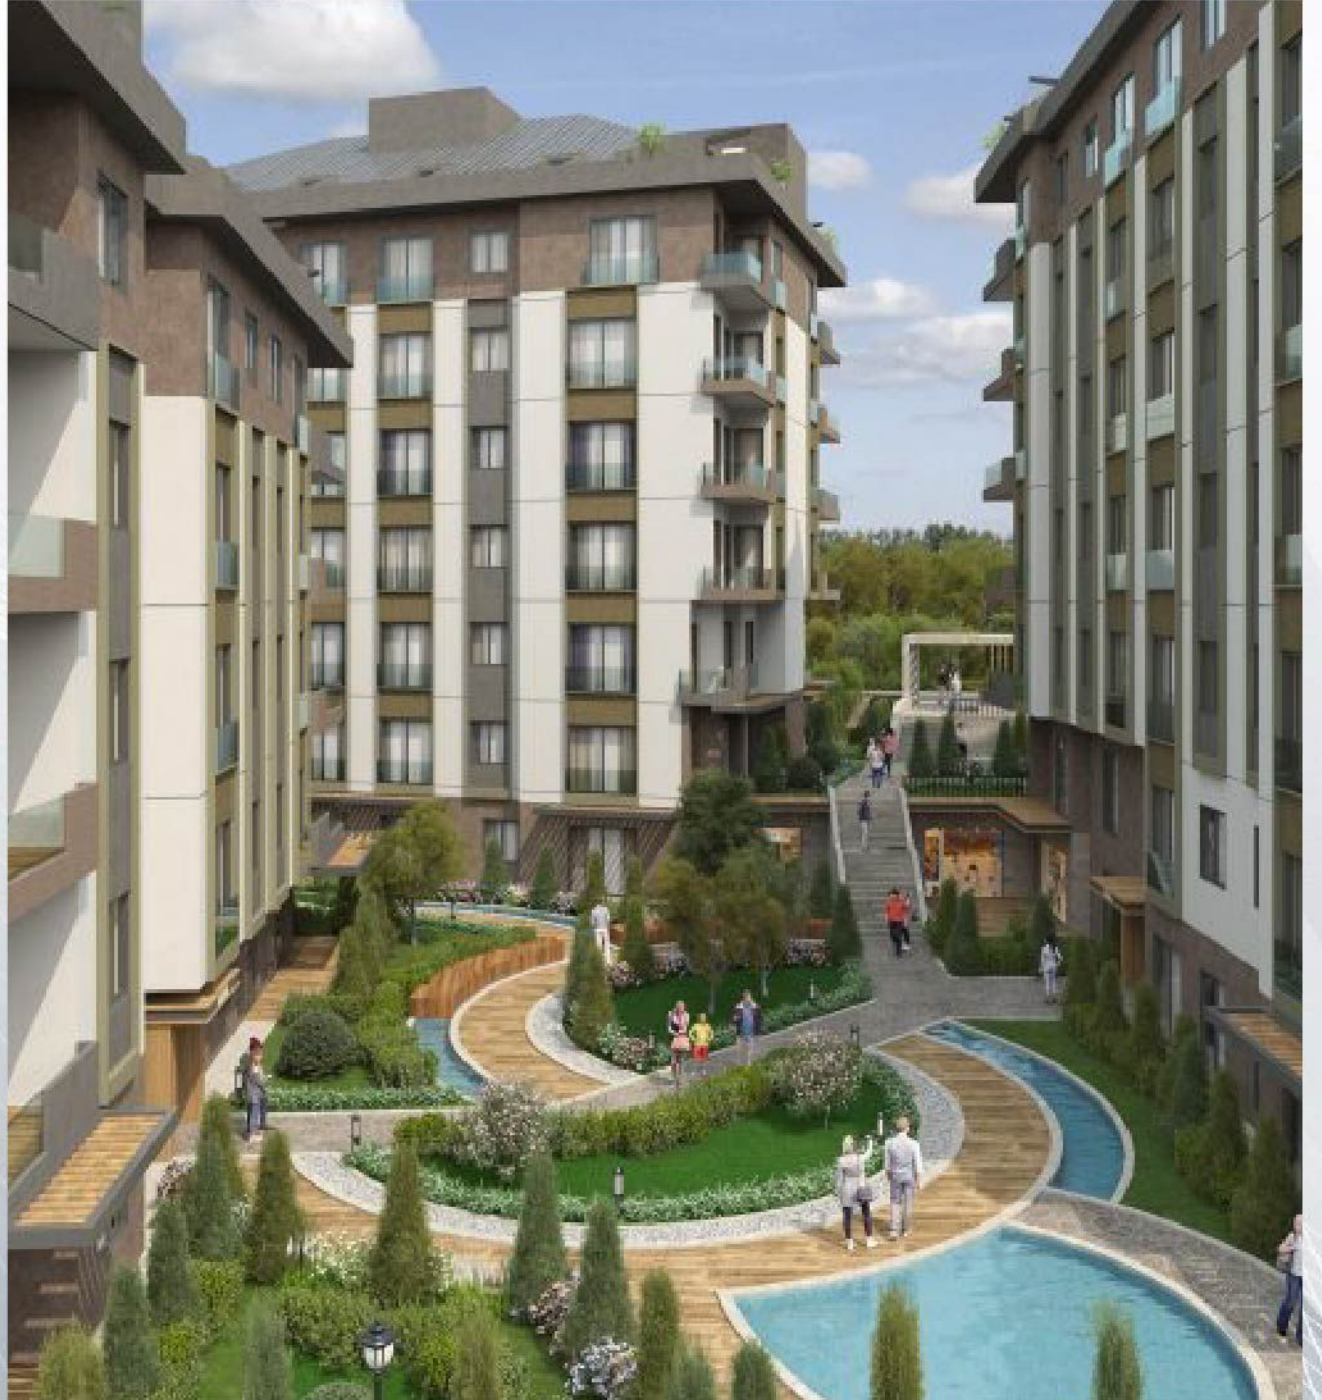

General Information

Location İstanbul – Beylikdüzü

Apartment type 2+1 - 3+1 - 4+1 - 4+2 - 5+1 - 5+2

Price Starting from 240.000 $

Area 90 – 323 m2

Distance to Taksim 48 Minutes

Distance to Istanbul Airport 48 Minutes

Distance to metrobus station 10 Minutes

Delivery date 2026