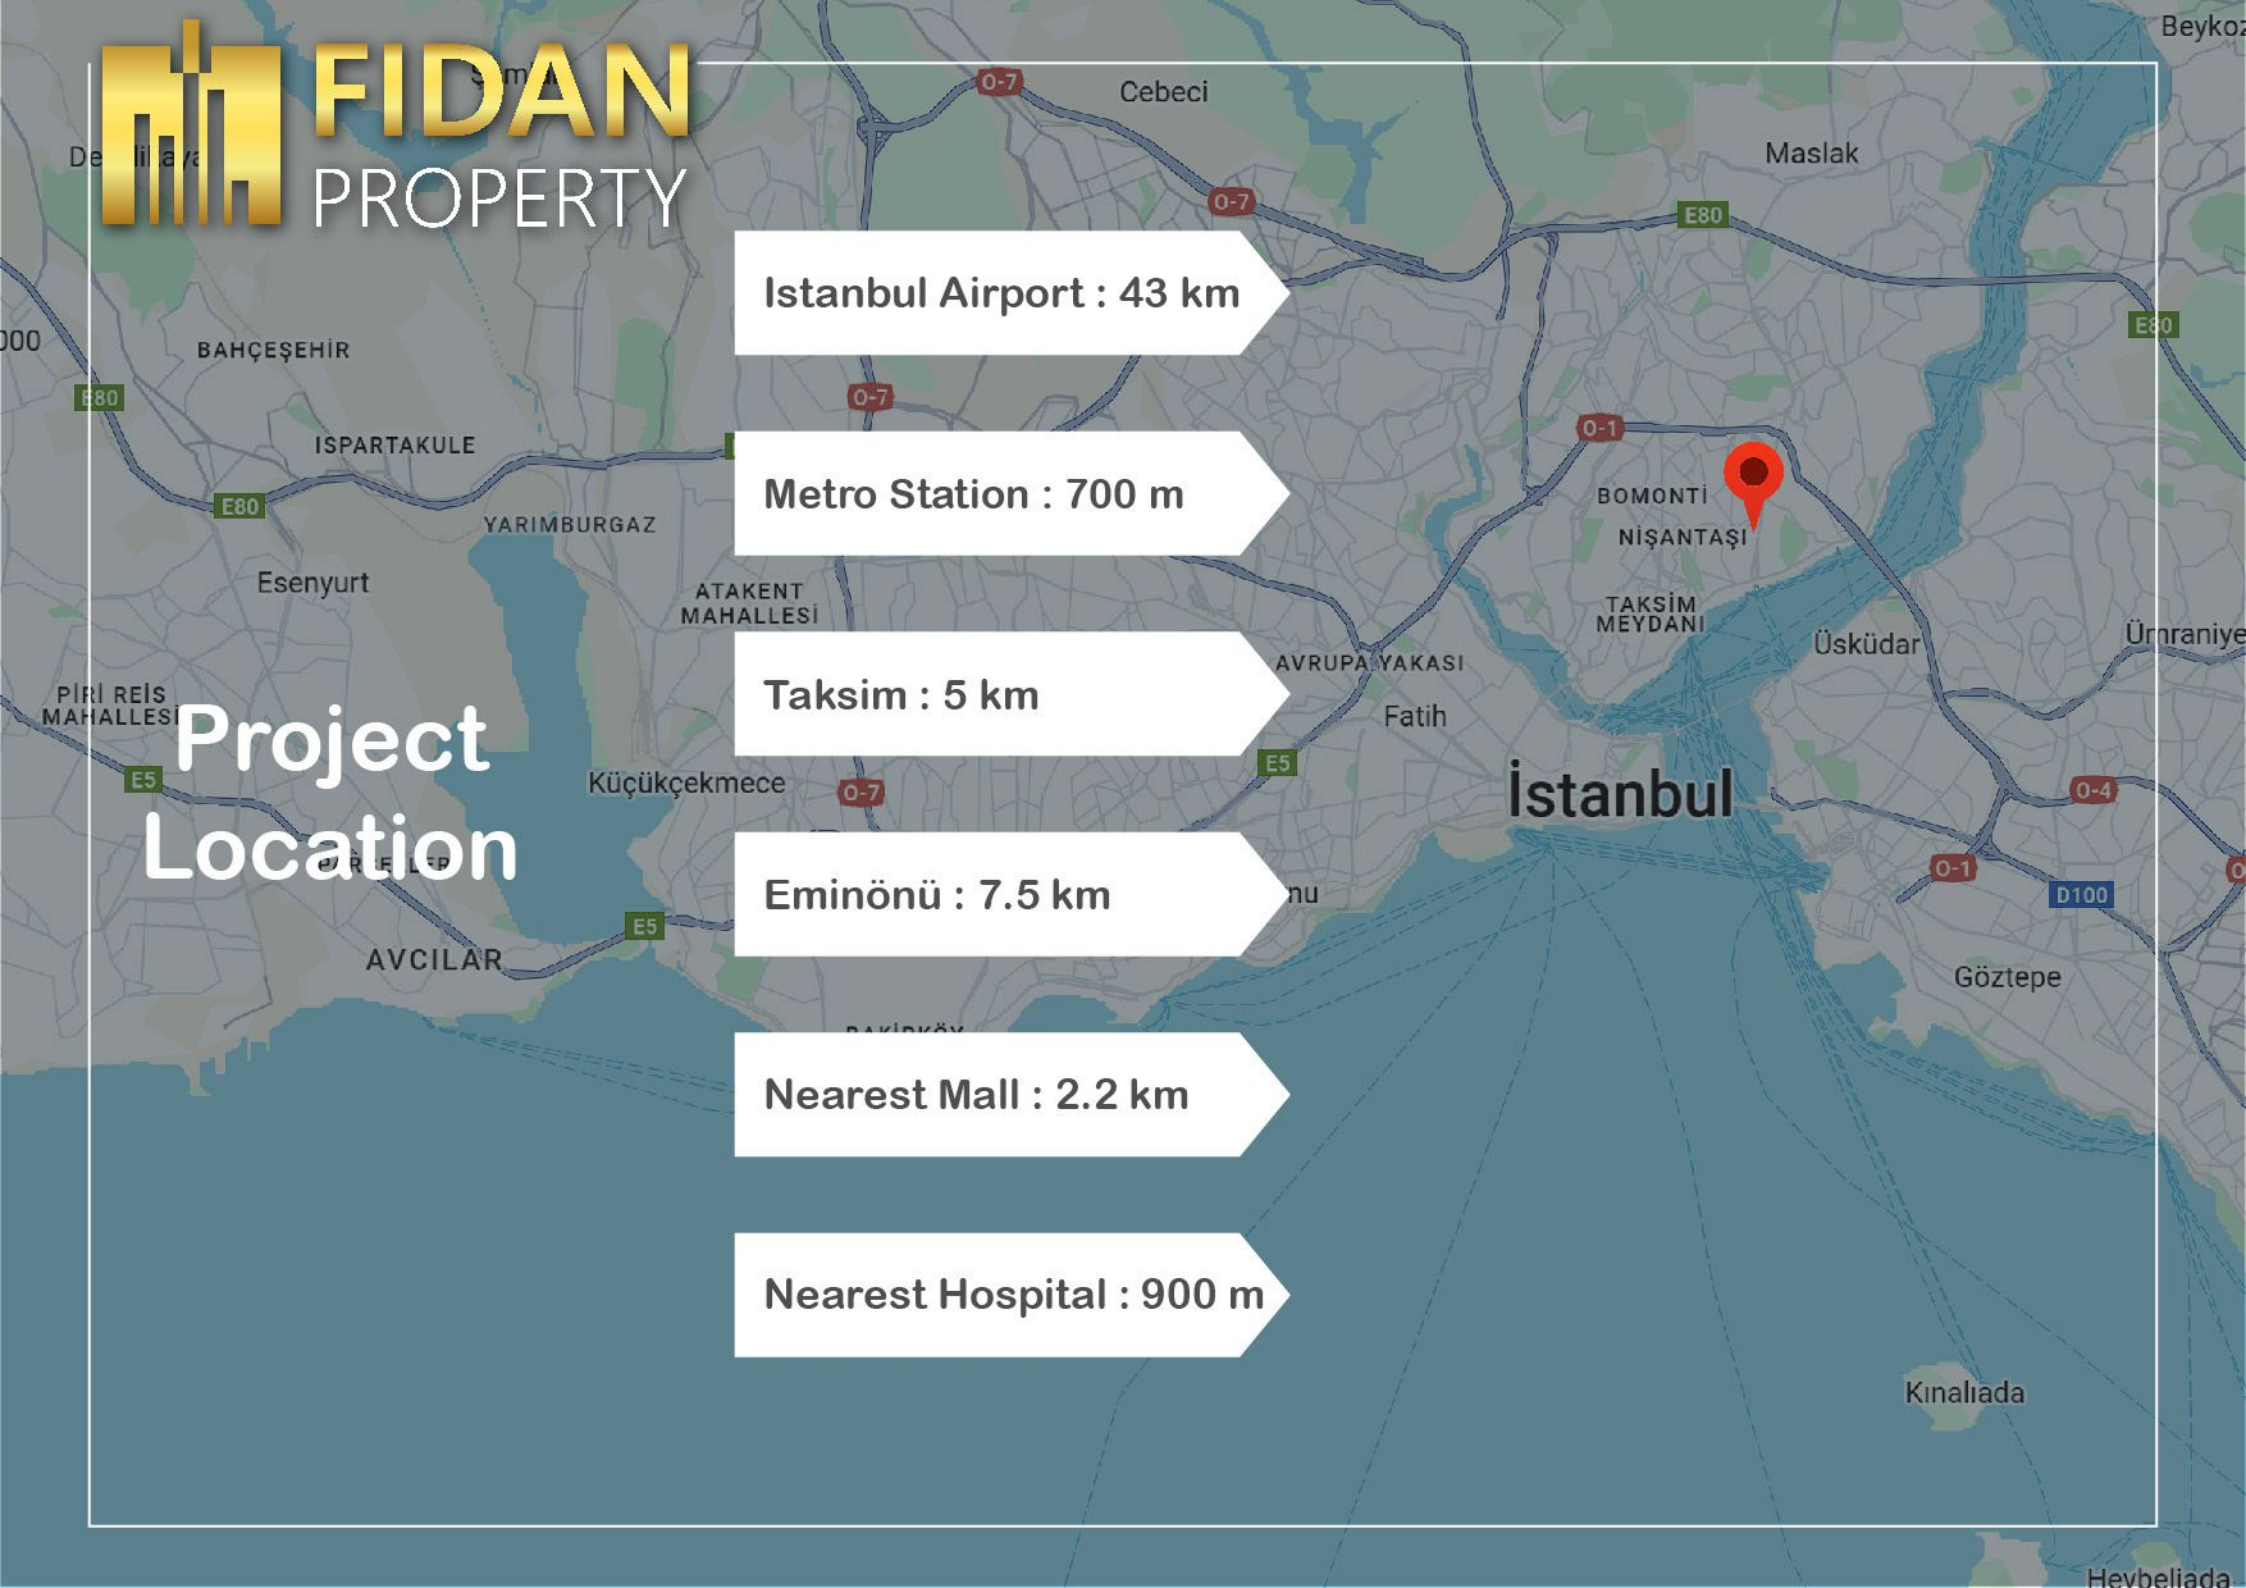

Project Location

Istanbul Airport : 43 km

Metro Station : 700 m

Taksim : 5 km

Eminönü : 7.5 km

Nearest Mall : 2.2 km

Nearest Hospital : 900 m