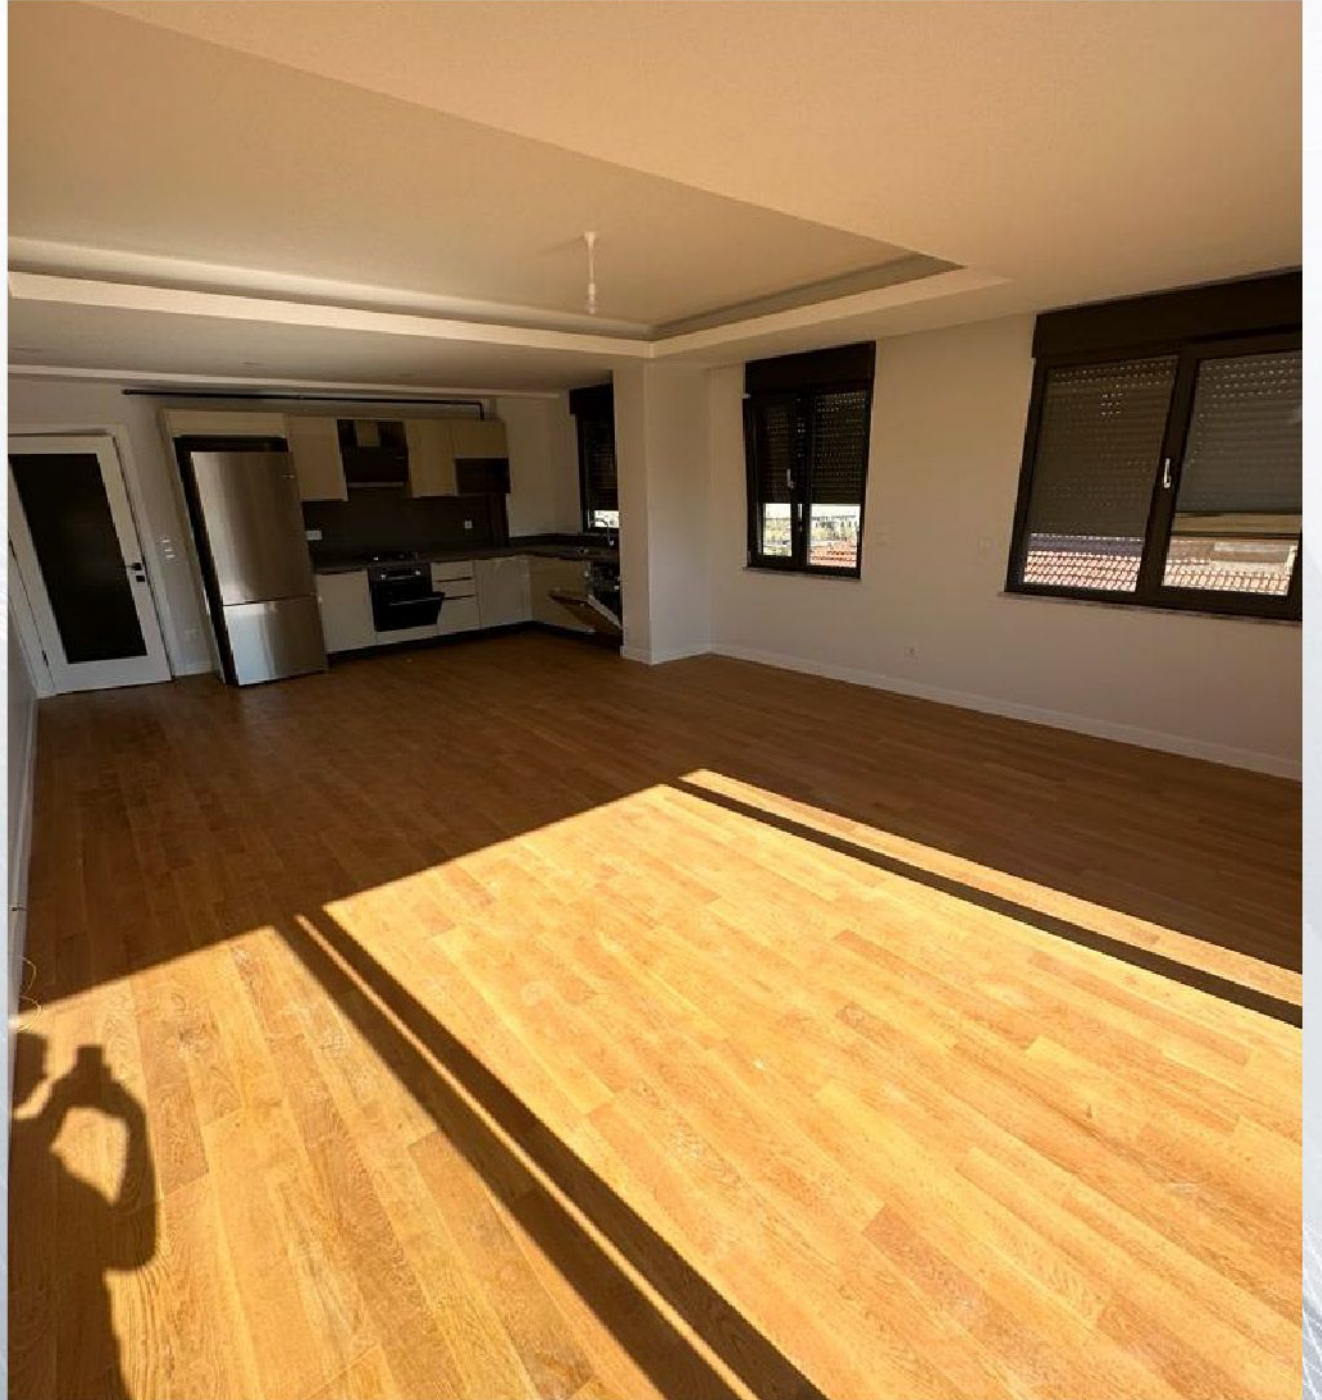

General Information

Location Istanbul - Beşiktaş

Number of apartments 3

Apartment type 3+1 Duplex

Price Starting from 660.000 $

Area 150 - 170 m2

Distance to Taksim 12 Minutes

Distance to istanbul Airport 48 Minutes

Distance to metro station 7 Minutes

Delivery date Ready