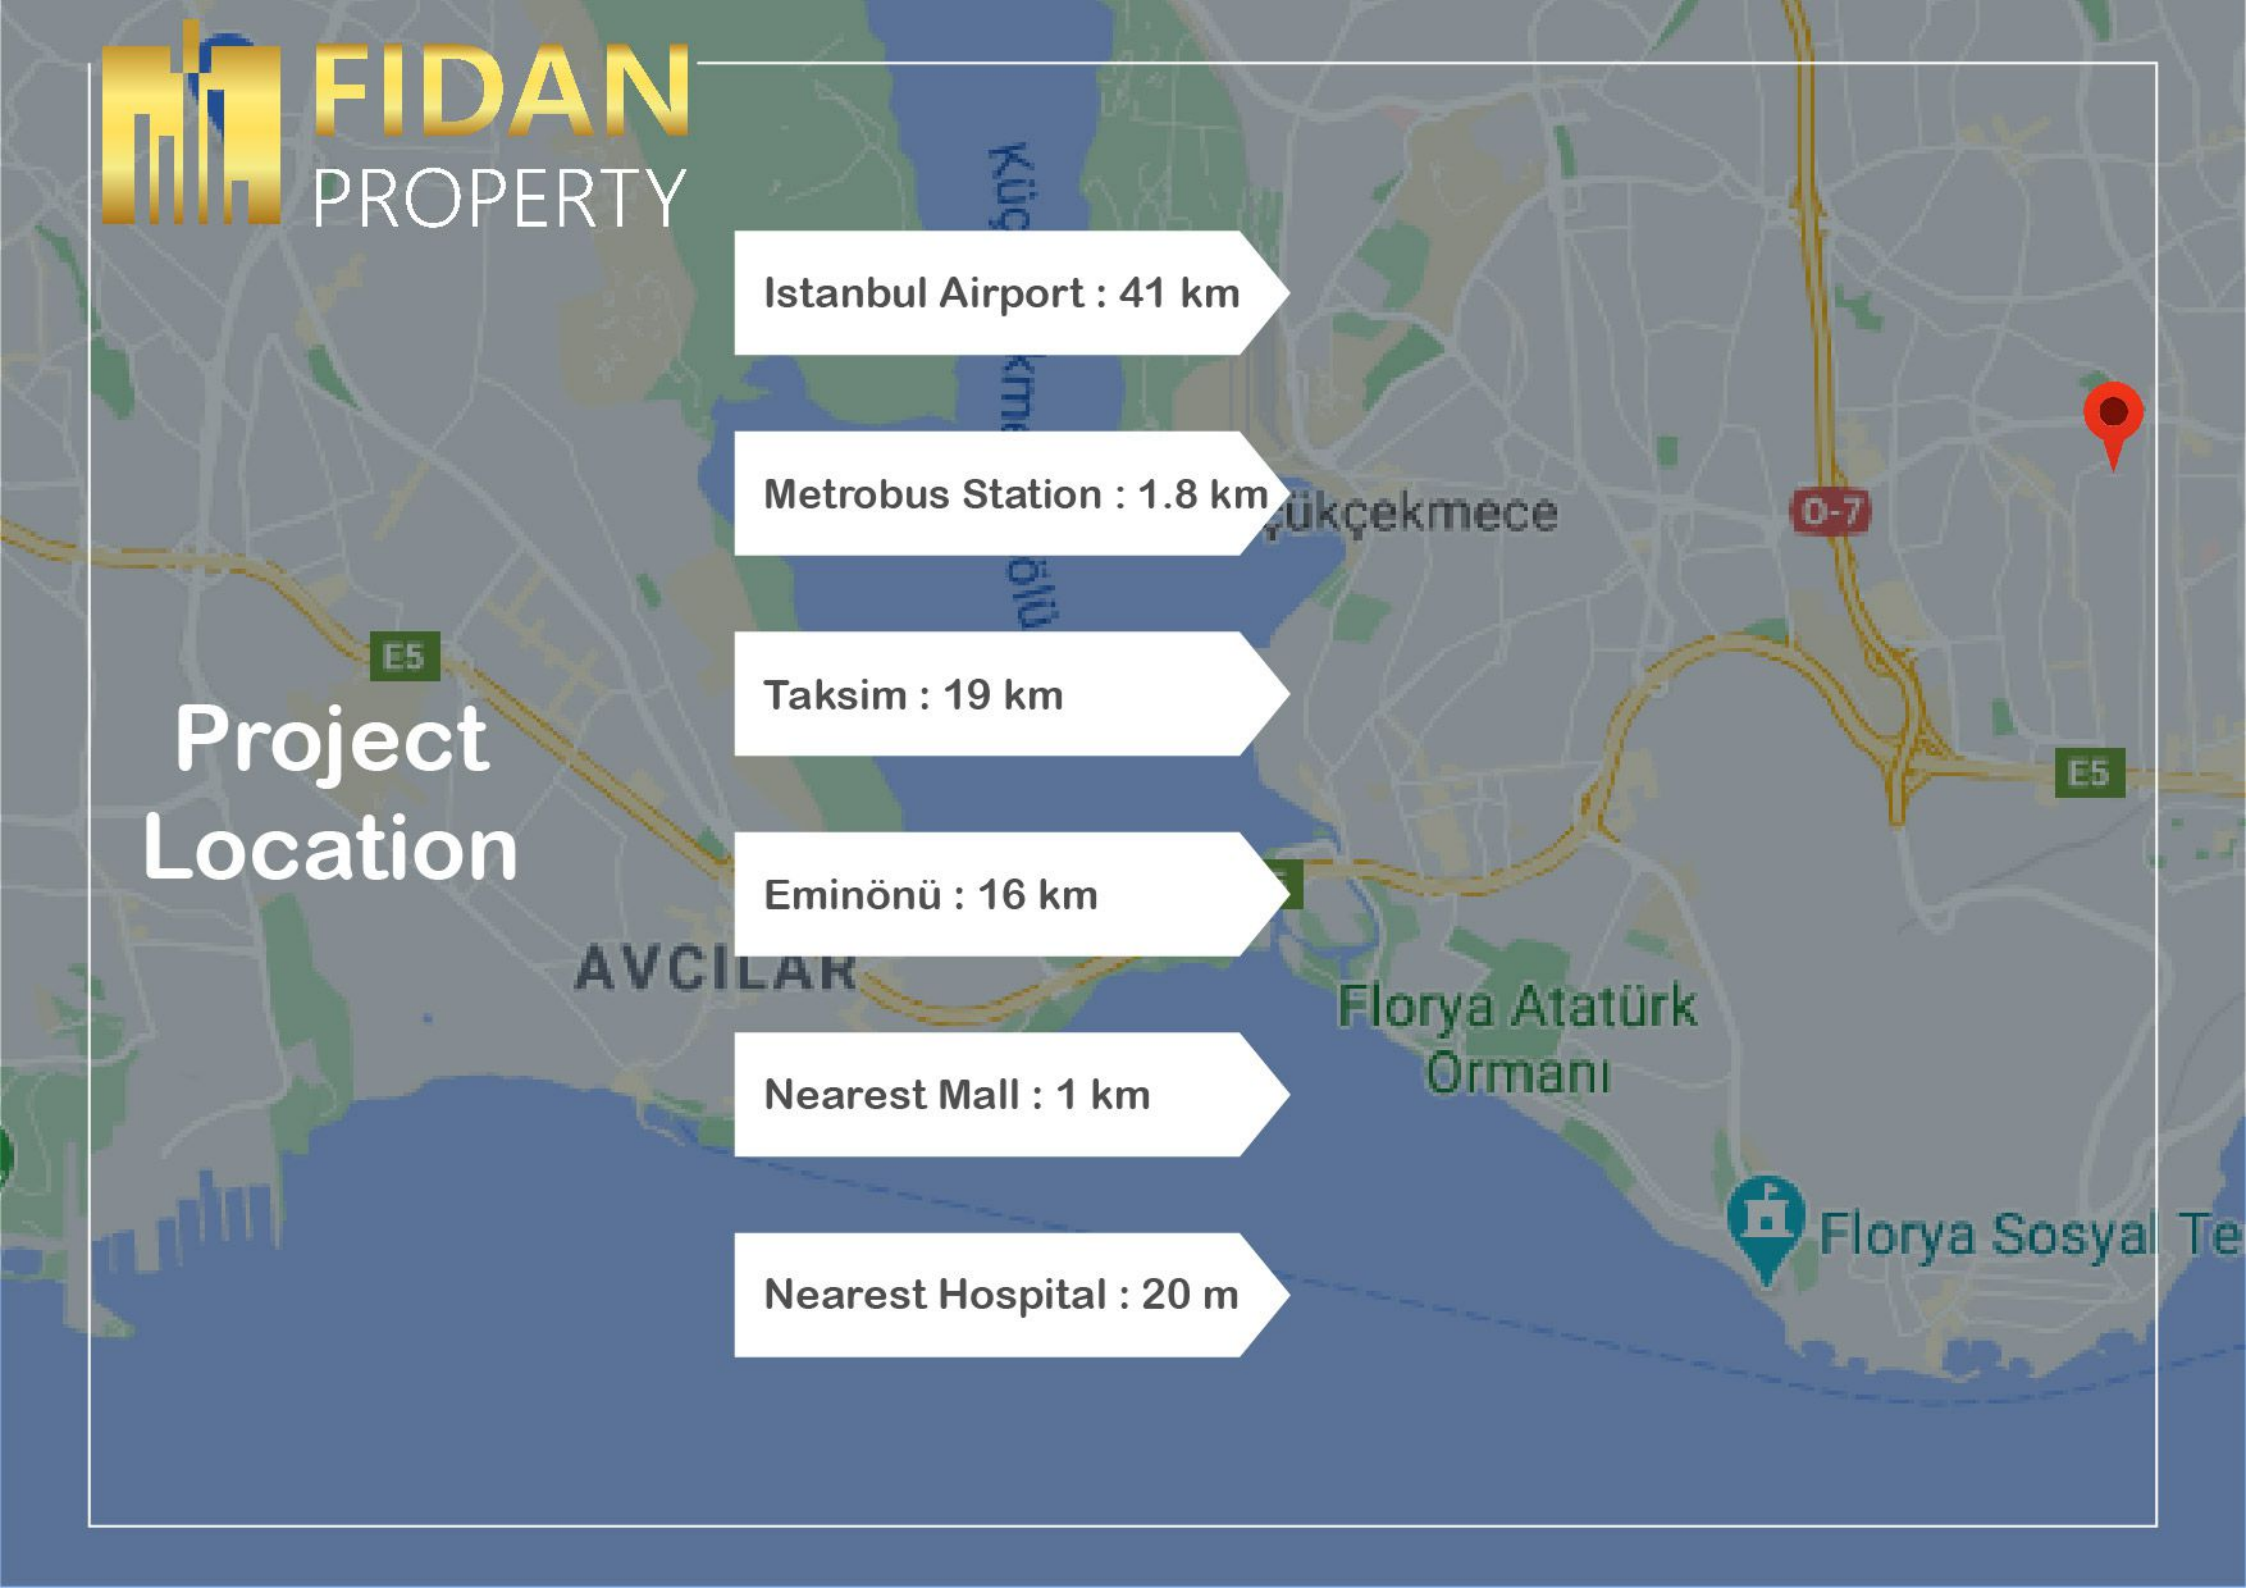

Project Location

Istanbul Airport : 41 km

Metrobus Station : 1.8 km

Taksim : 19 km

Eminönü : 16 km

Nearest Mall : 1 km

Nearest Hospital : 20 m

 +90 552 866 55 57