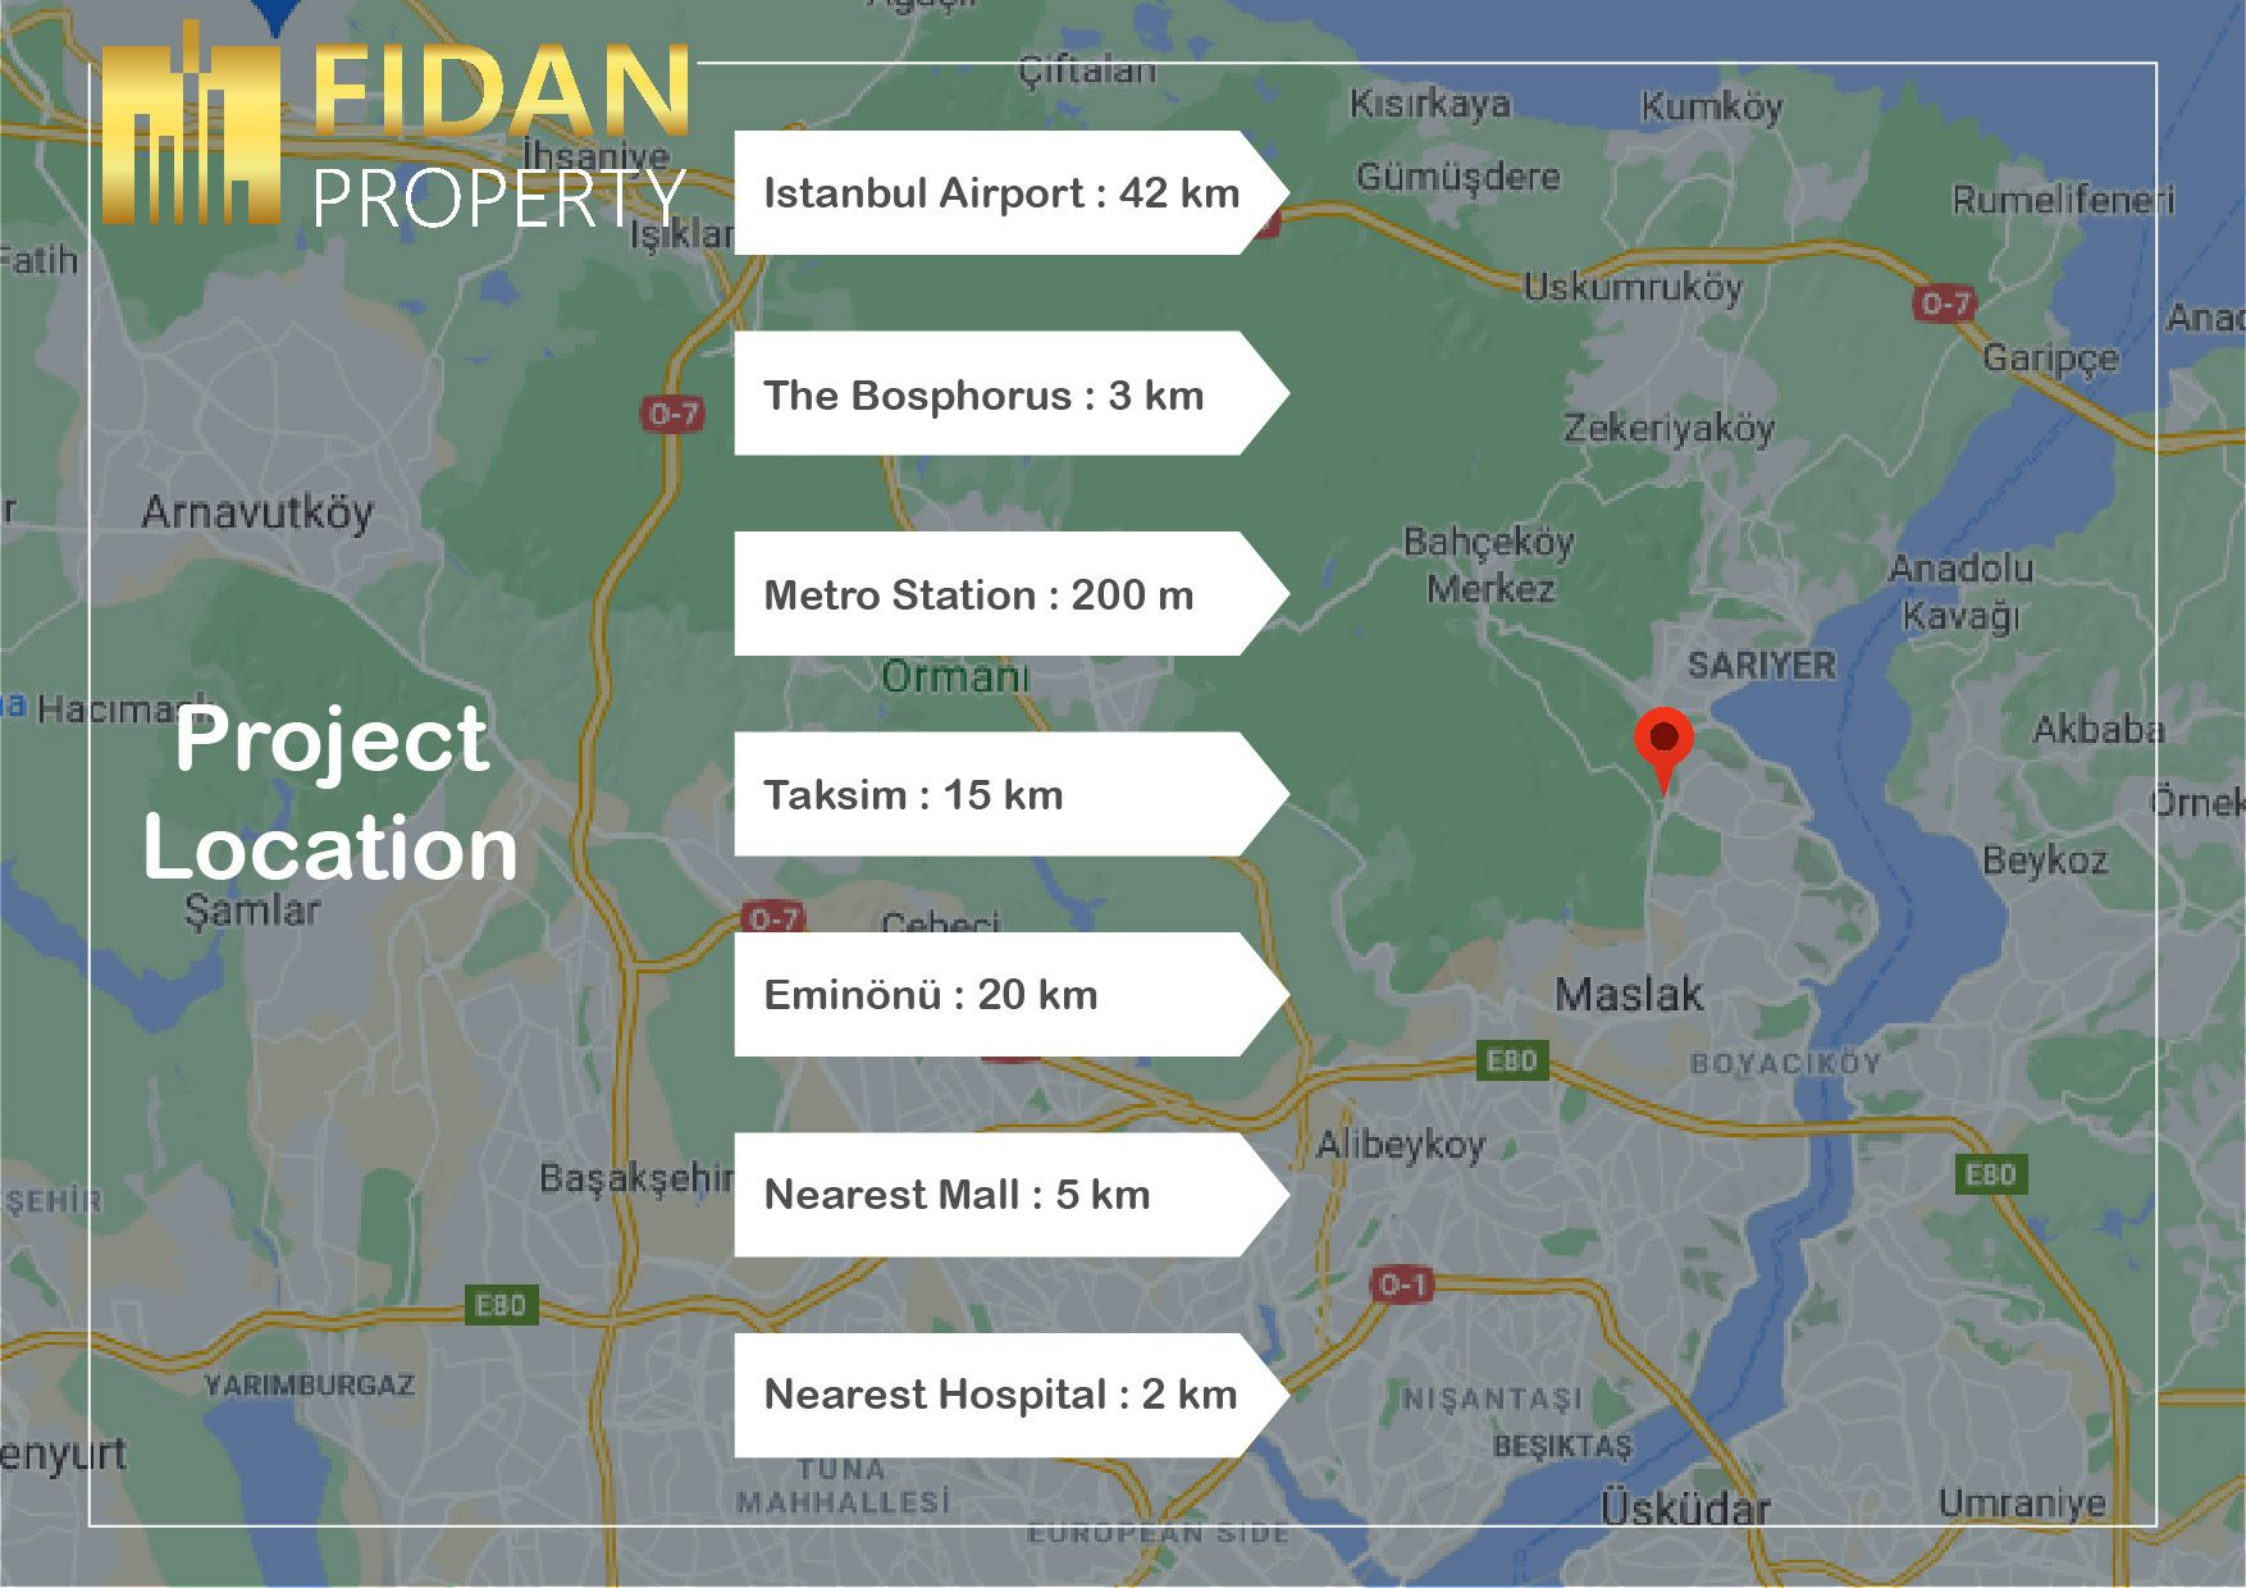

## Project Location

Istanbul Airport : 42 km

The Bosphorus : 3 km

Metro Station : 200 m

Taksim : 15 km

Eminönü : 20 km

Nearest Mall : 5 km

Nearest Hospital : 2 km