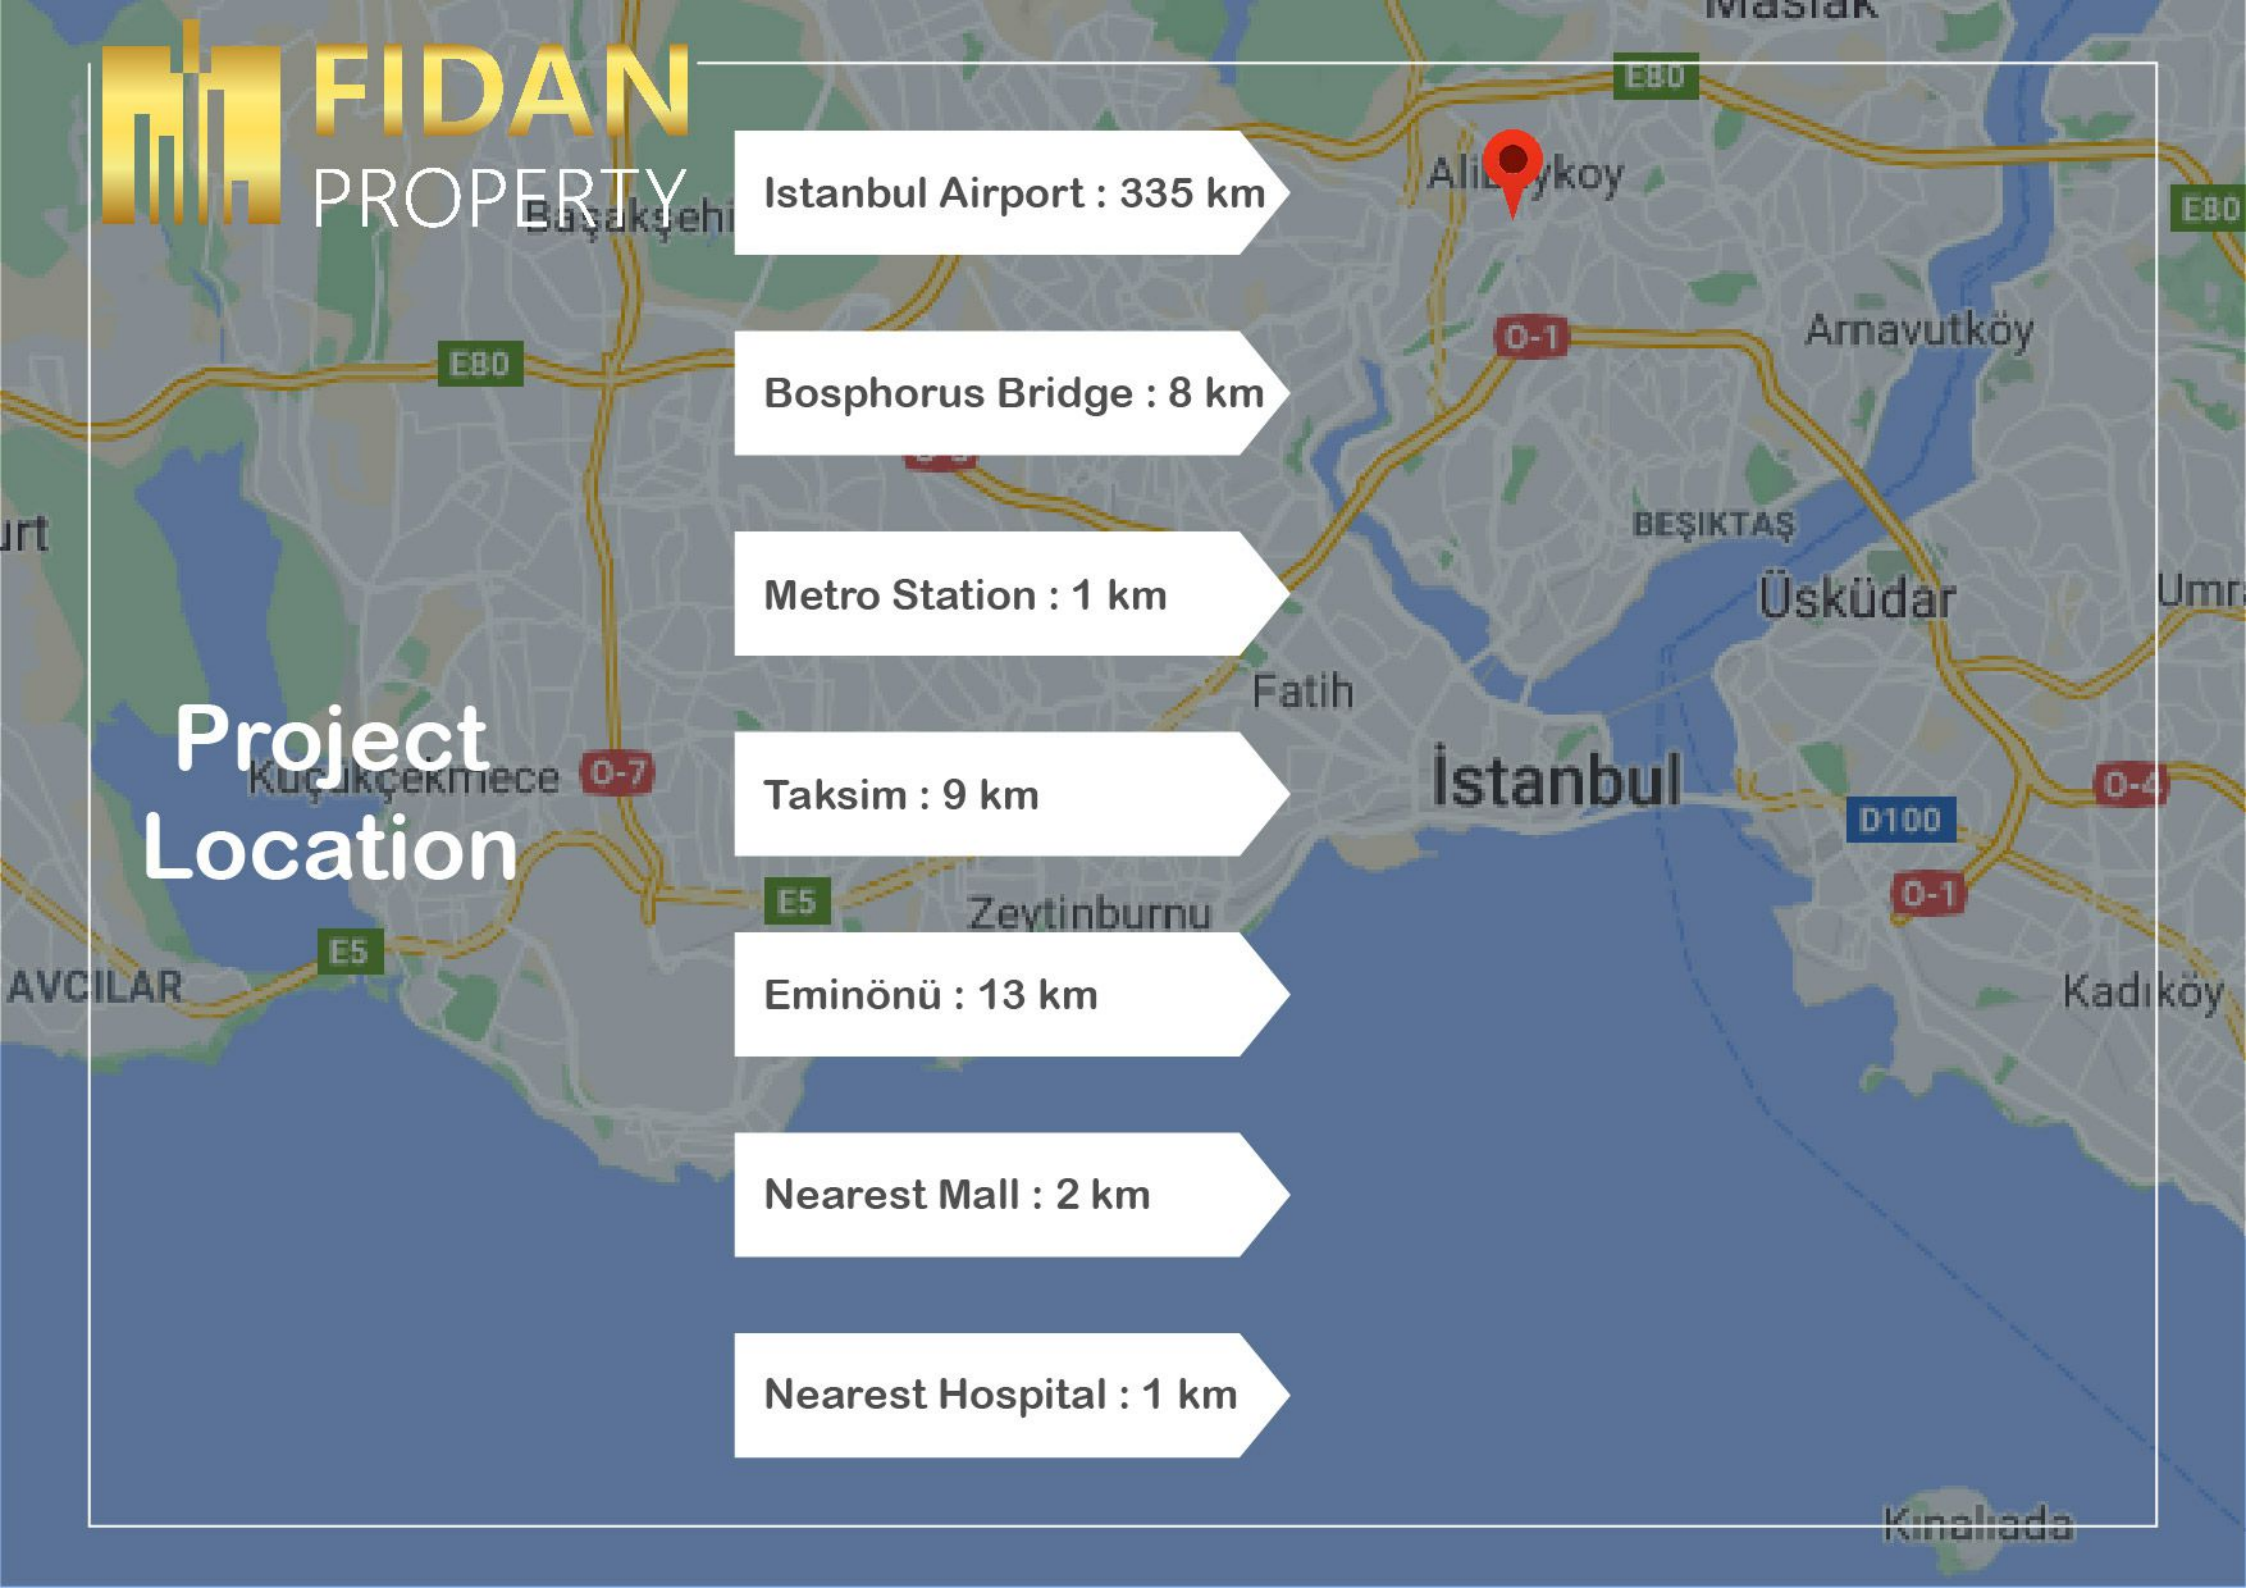

Project Location

Istanbul Airport : 335 km

Bosphorus Bridge : 8 km

Metro Station : 1 km

Taksim : 9 km

Eminönü : 13 km

Nearest Mall : 2 km

Nearest Hospital : 1 km