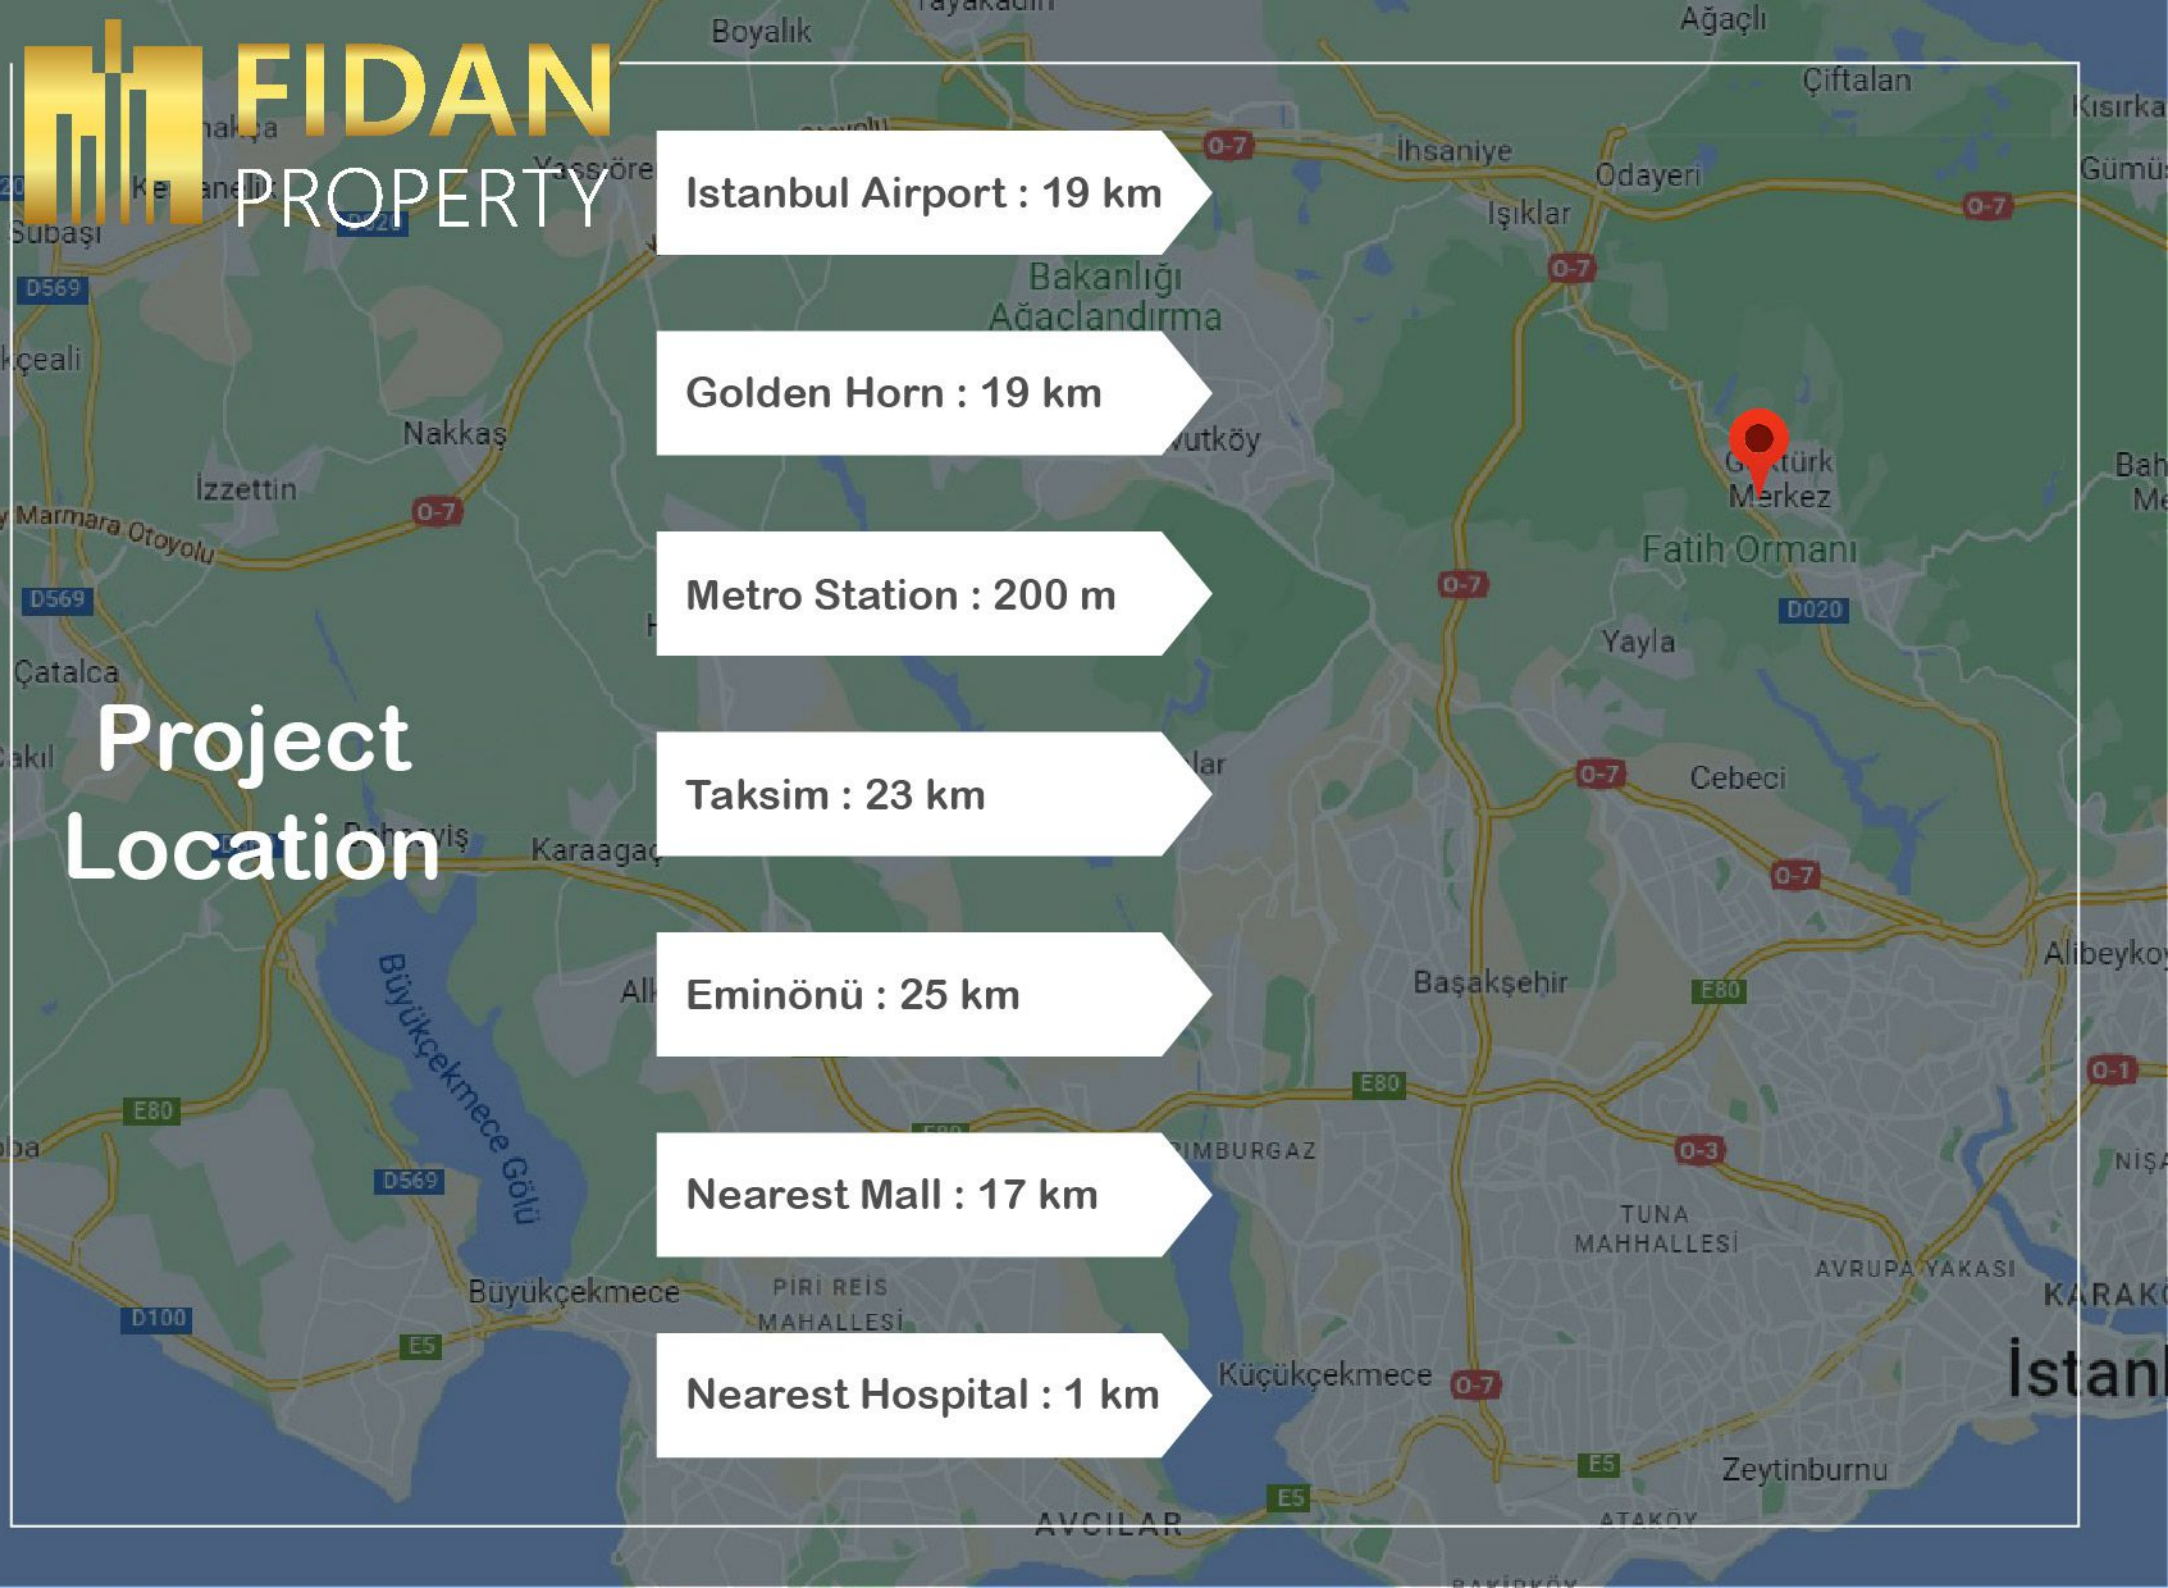

Project Location

Istanbul Airport : 19 km

Golden Horn : 19 km

Metro Station : 200 m

Taksim : 23 km

Eminönü : 25 km

Nearest Mall : 17 km

Nearest Hospital : 1 km