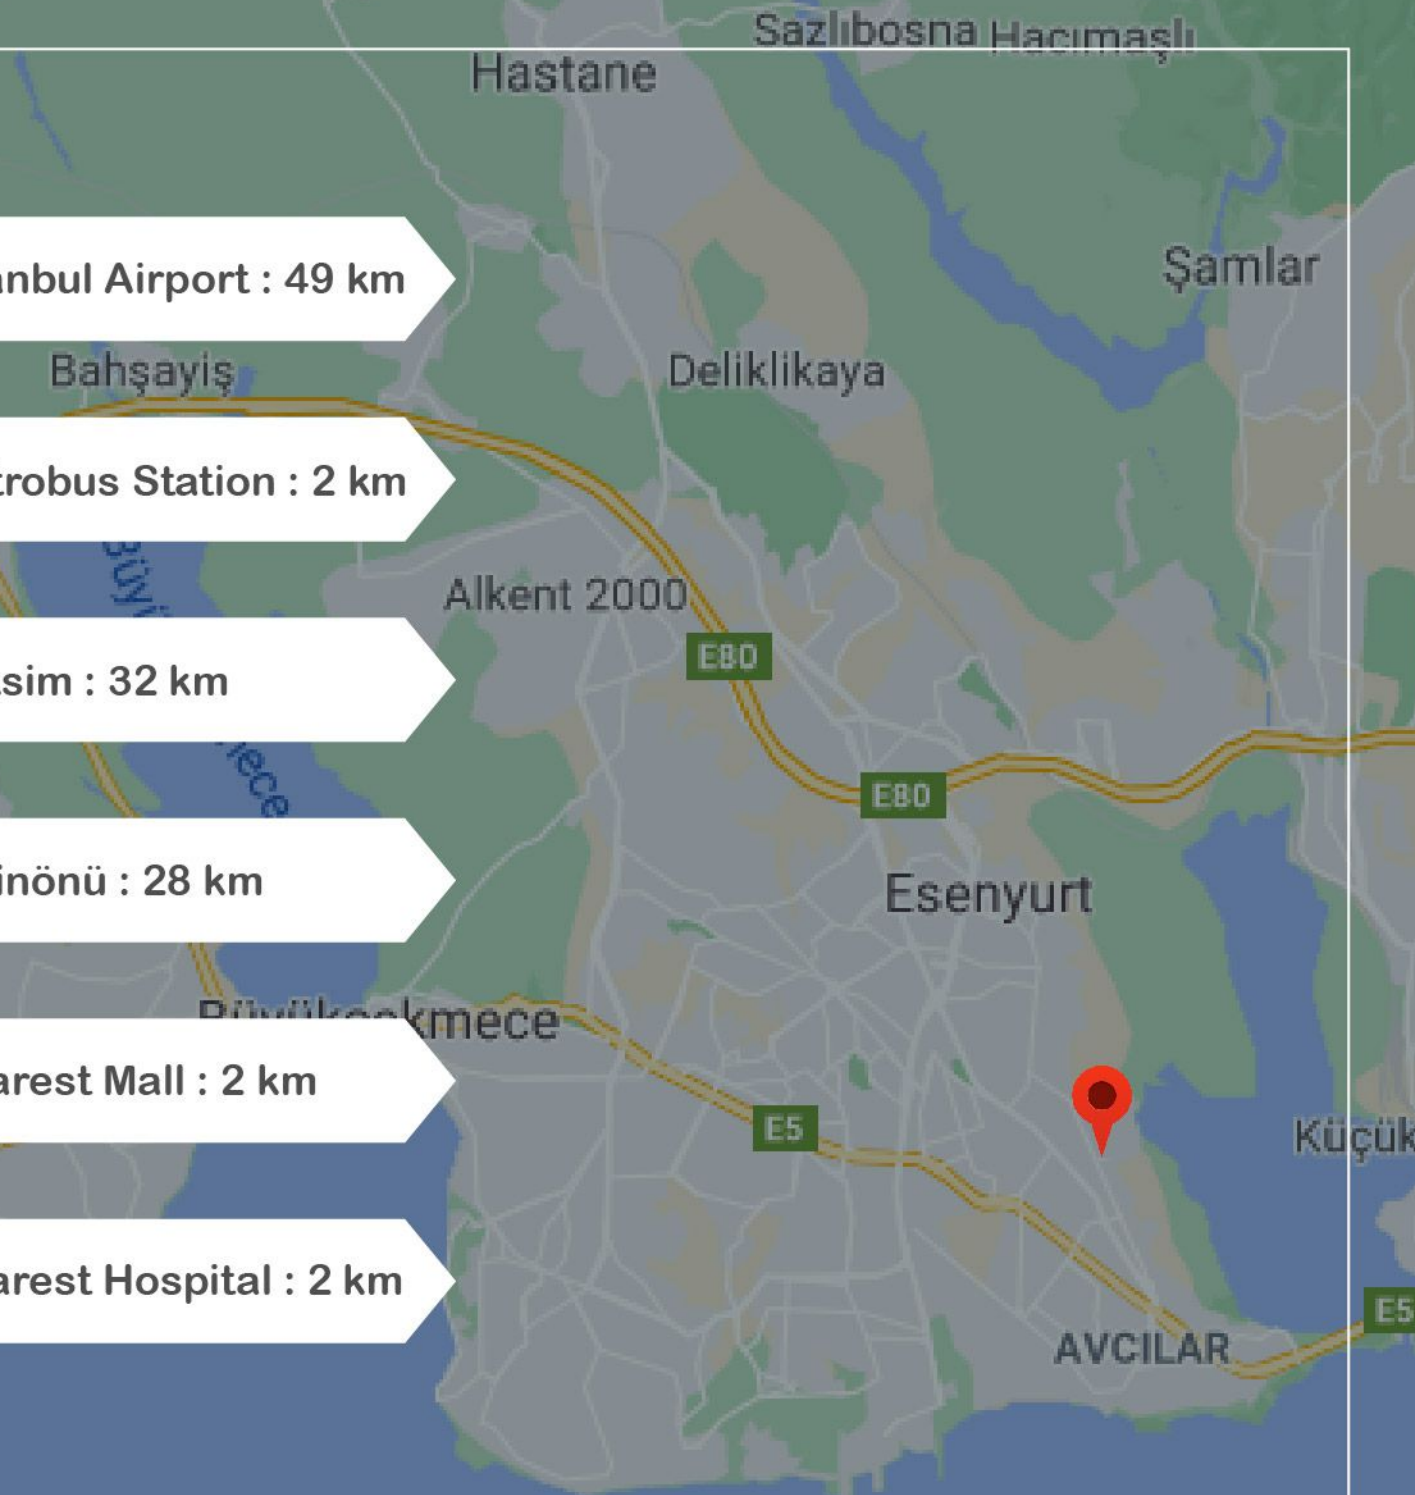

## Project Location

Istanbul Airport : 49 km

Metrobus Station : 2 km

Taksim : 32 km

Eminönü : 28 km

Nearest Mall : 2 km

Nearest Hospital : 2 km

 +90 552 866 55 57