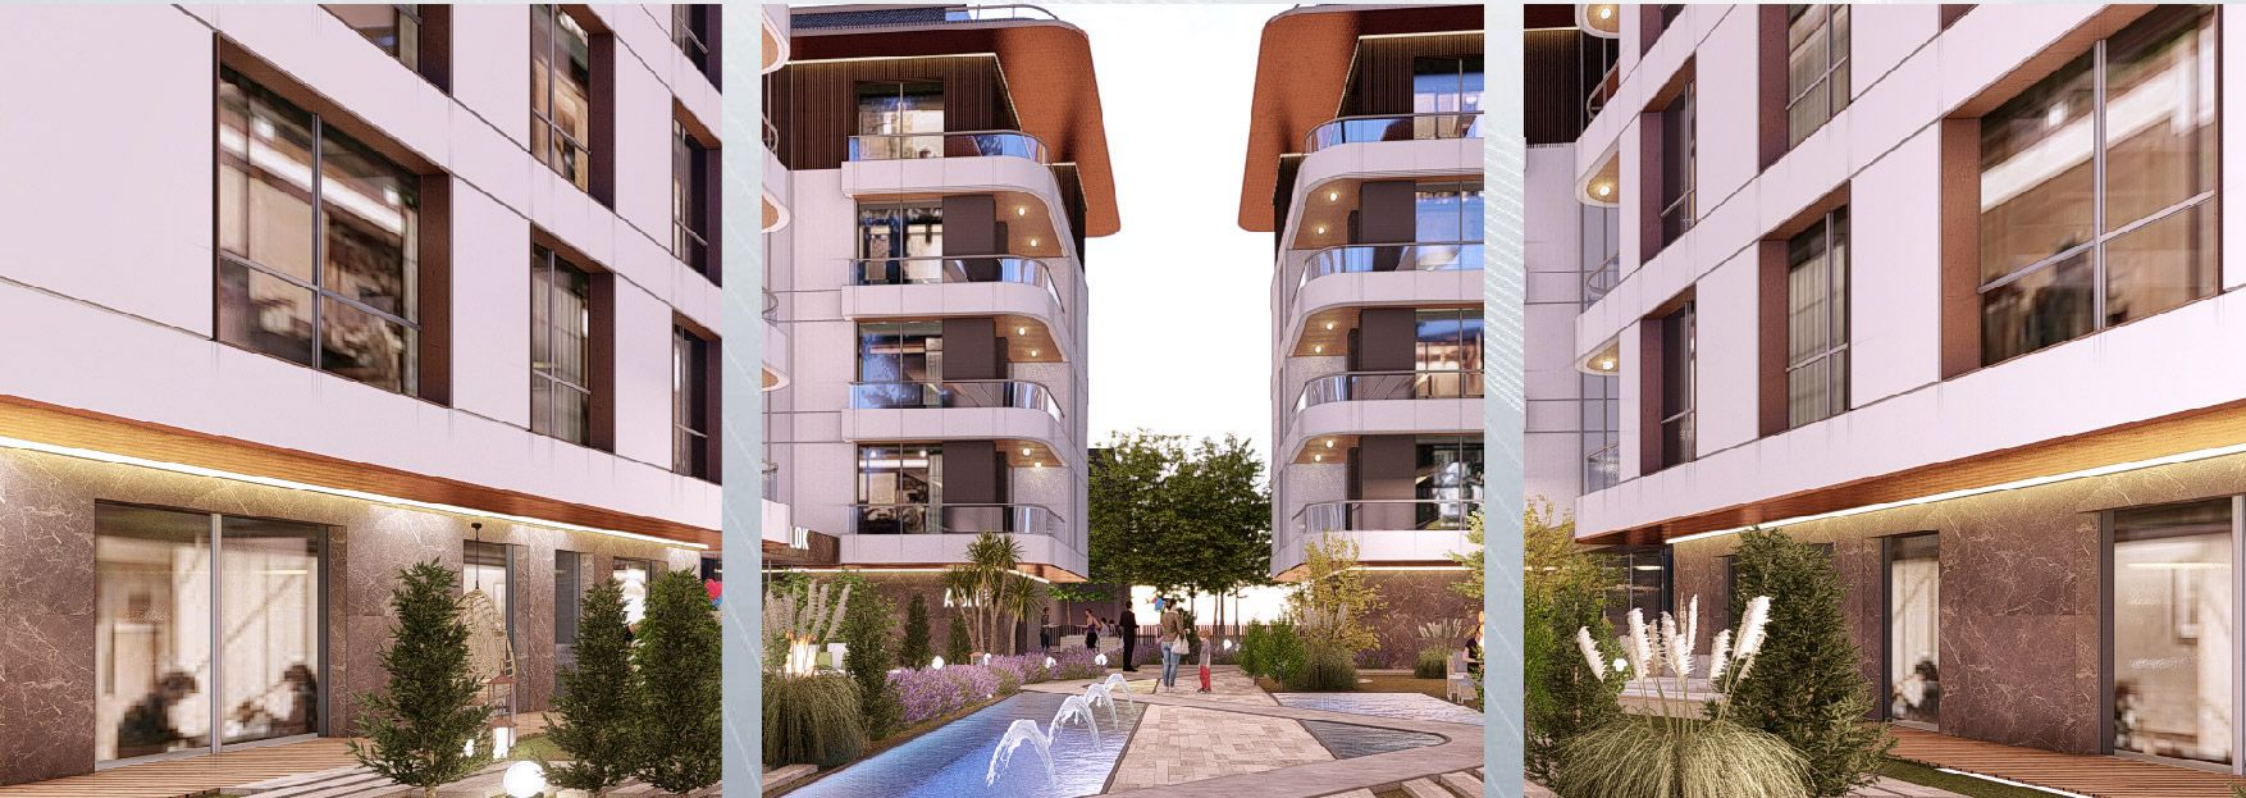

Price list & Payment method

2+1

3+1

3.5+1

4+1

182 - 208 m2

133 m2

156 m2

250 m2

19.235.000 - 21.561.000 TL

21.795.000 - 29.120.000 TL

23.650.000 - 29.250.000 TL

36.570.000 - 40.150.000 TL

Cash and Installment Option