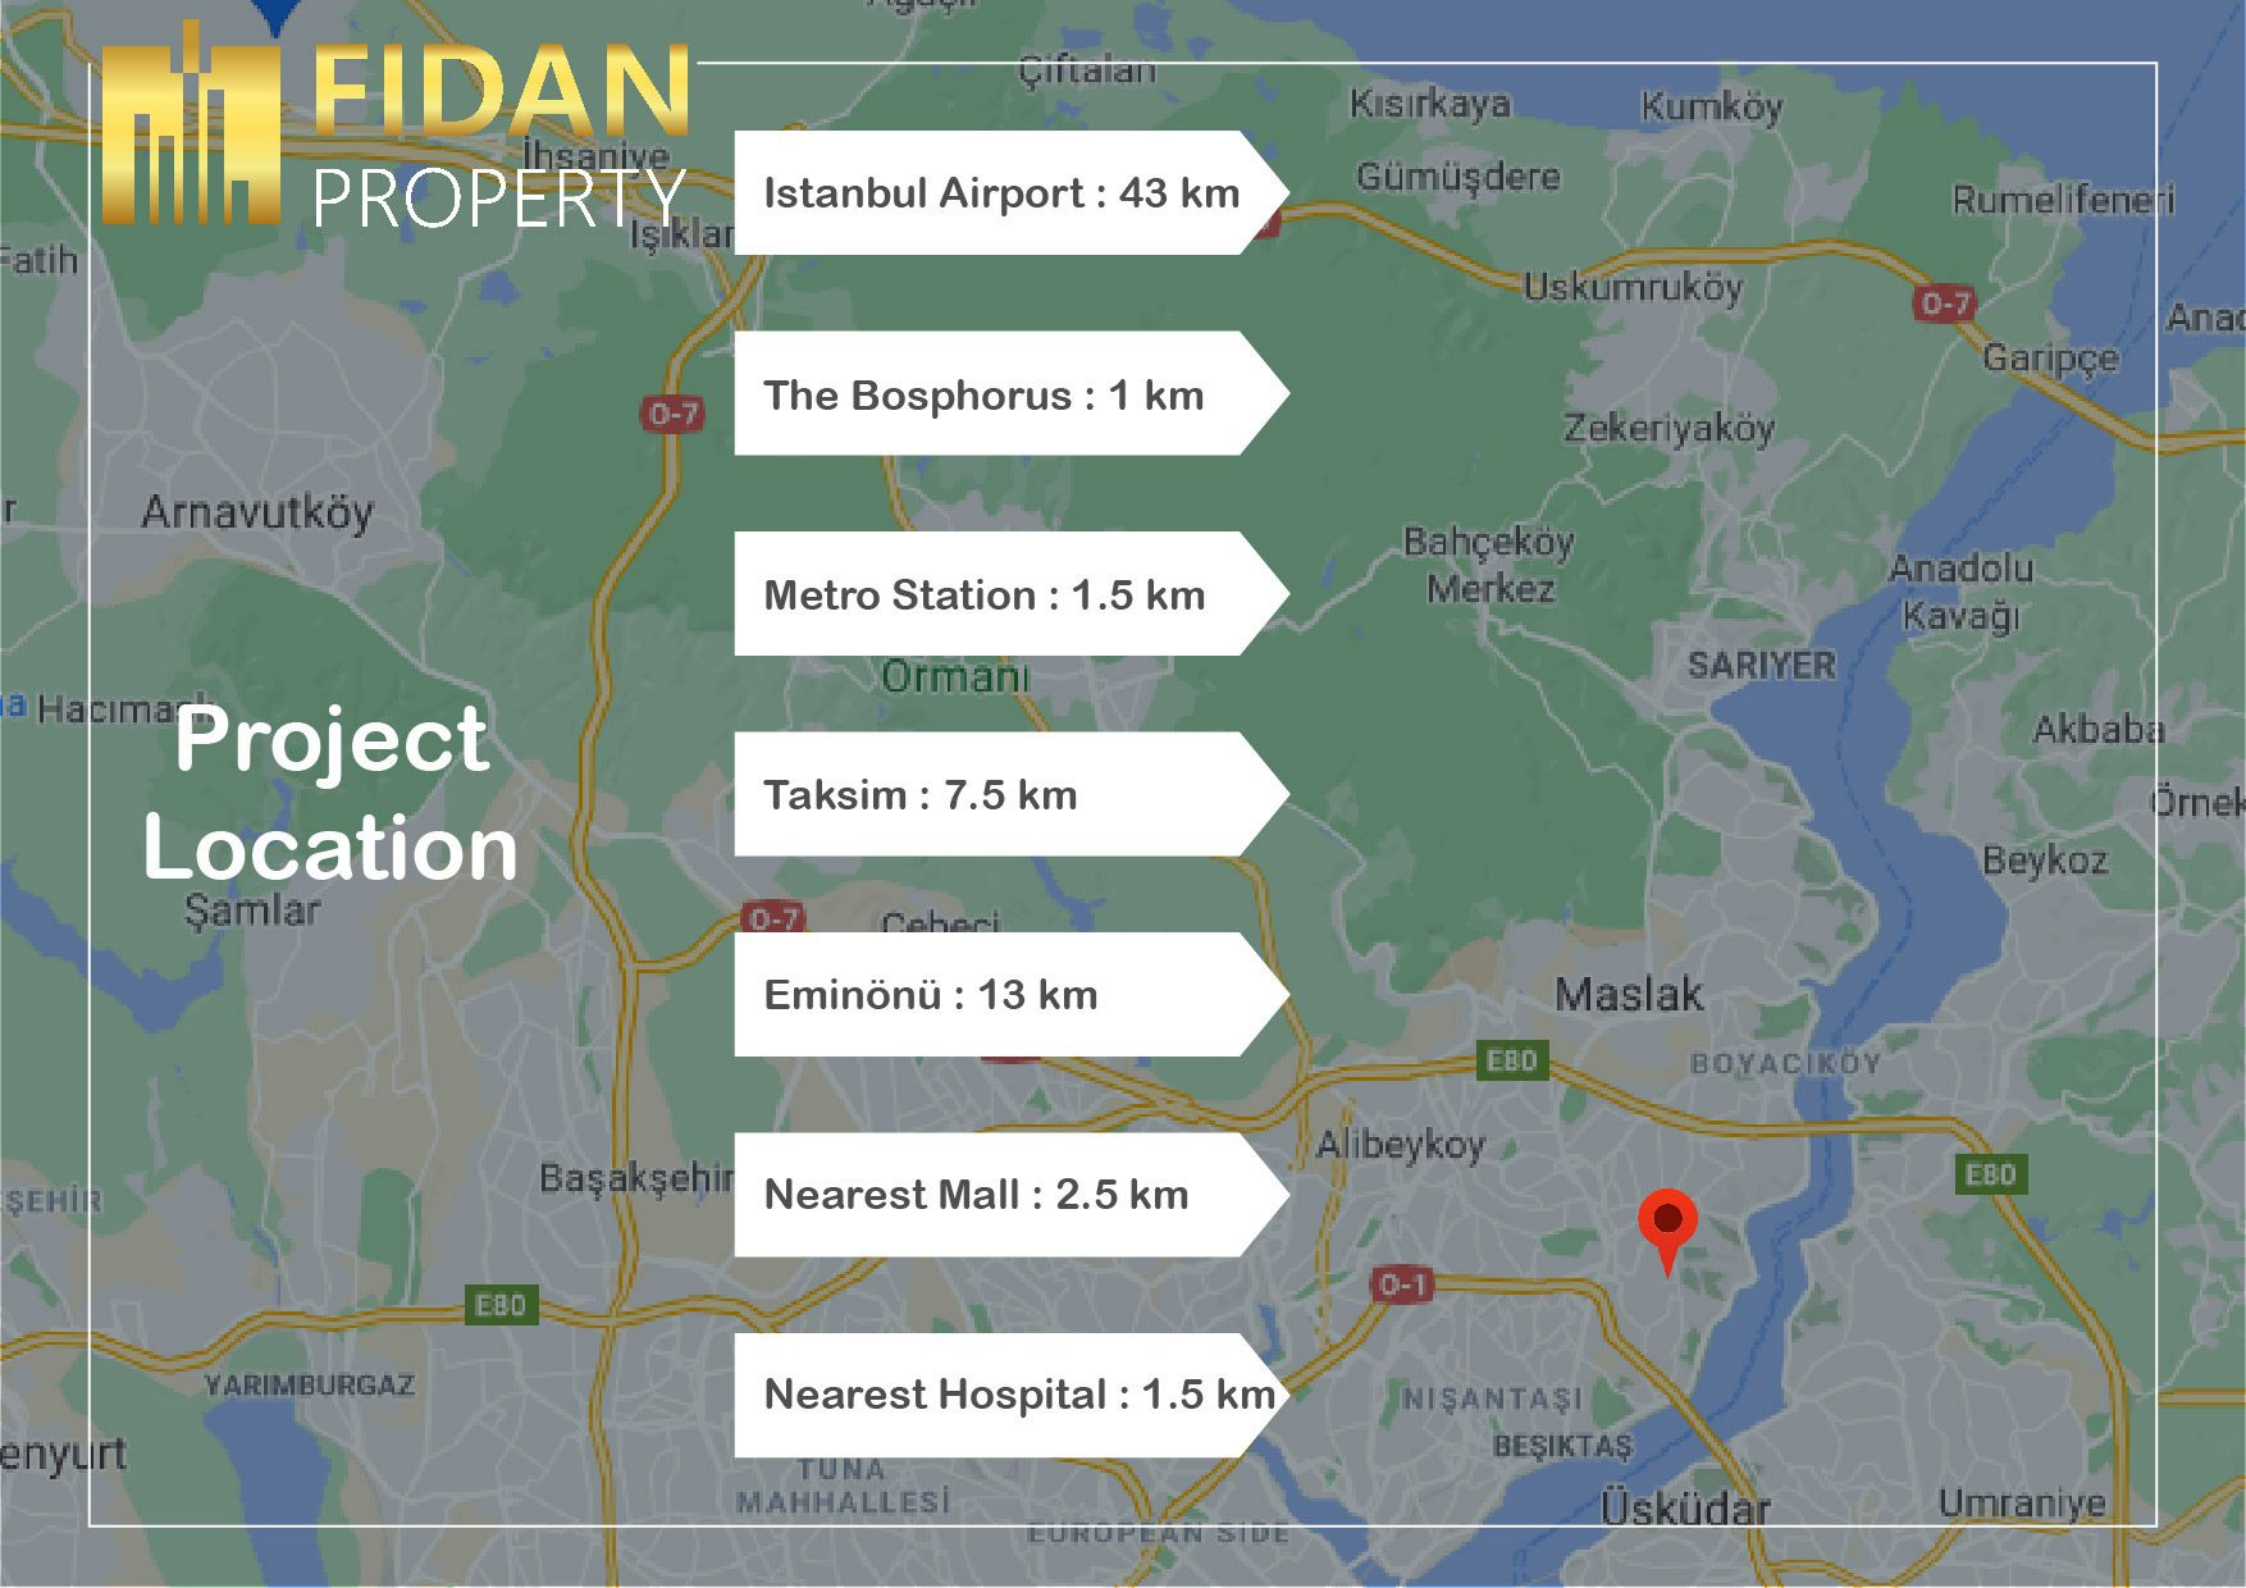

## Project Location

Istanbul Airport : 43 km

The Bosphorus : 1 km

Metro Station : 1.5 km

Taksim : 7.5 km

Eminönü : 13 km

Nearest Mall : 2.5 km

Nearest Hospital : 1.5 km