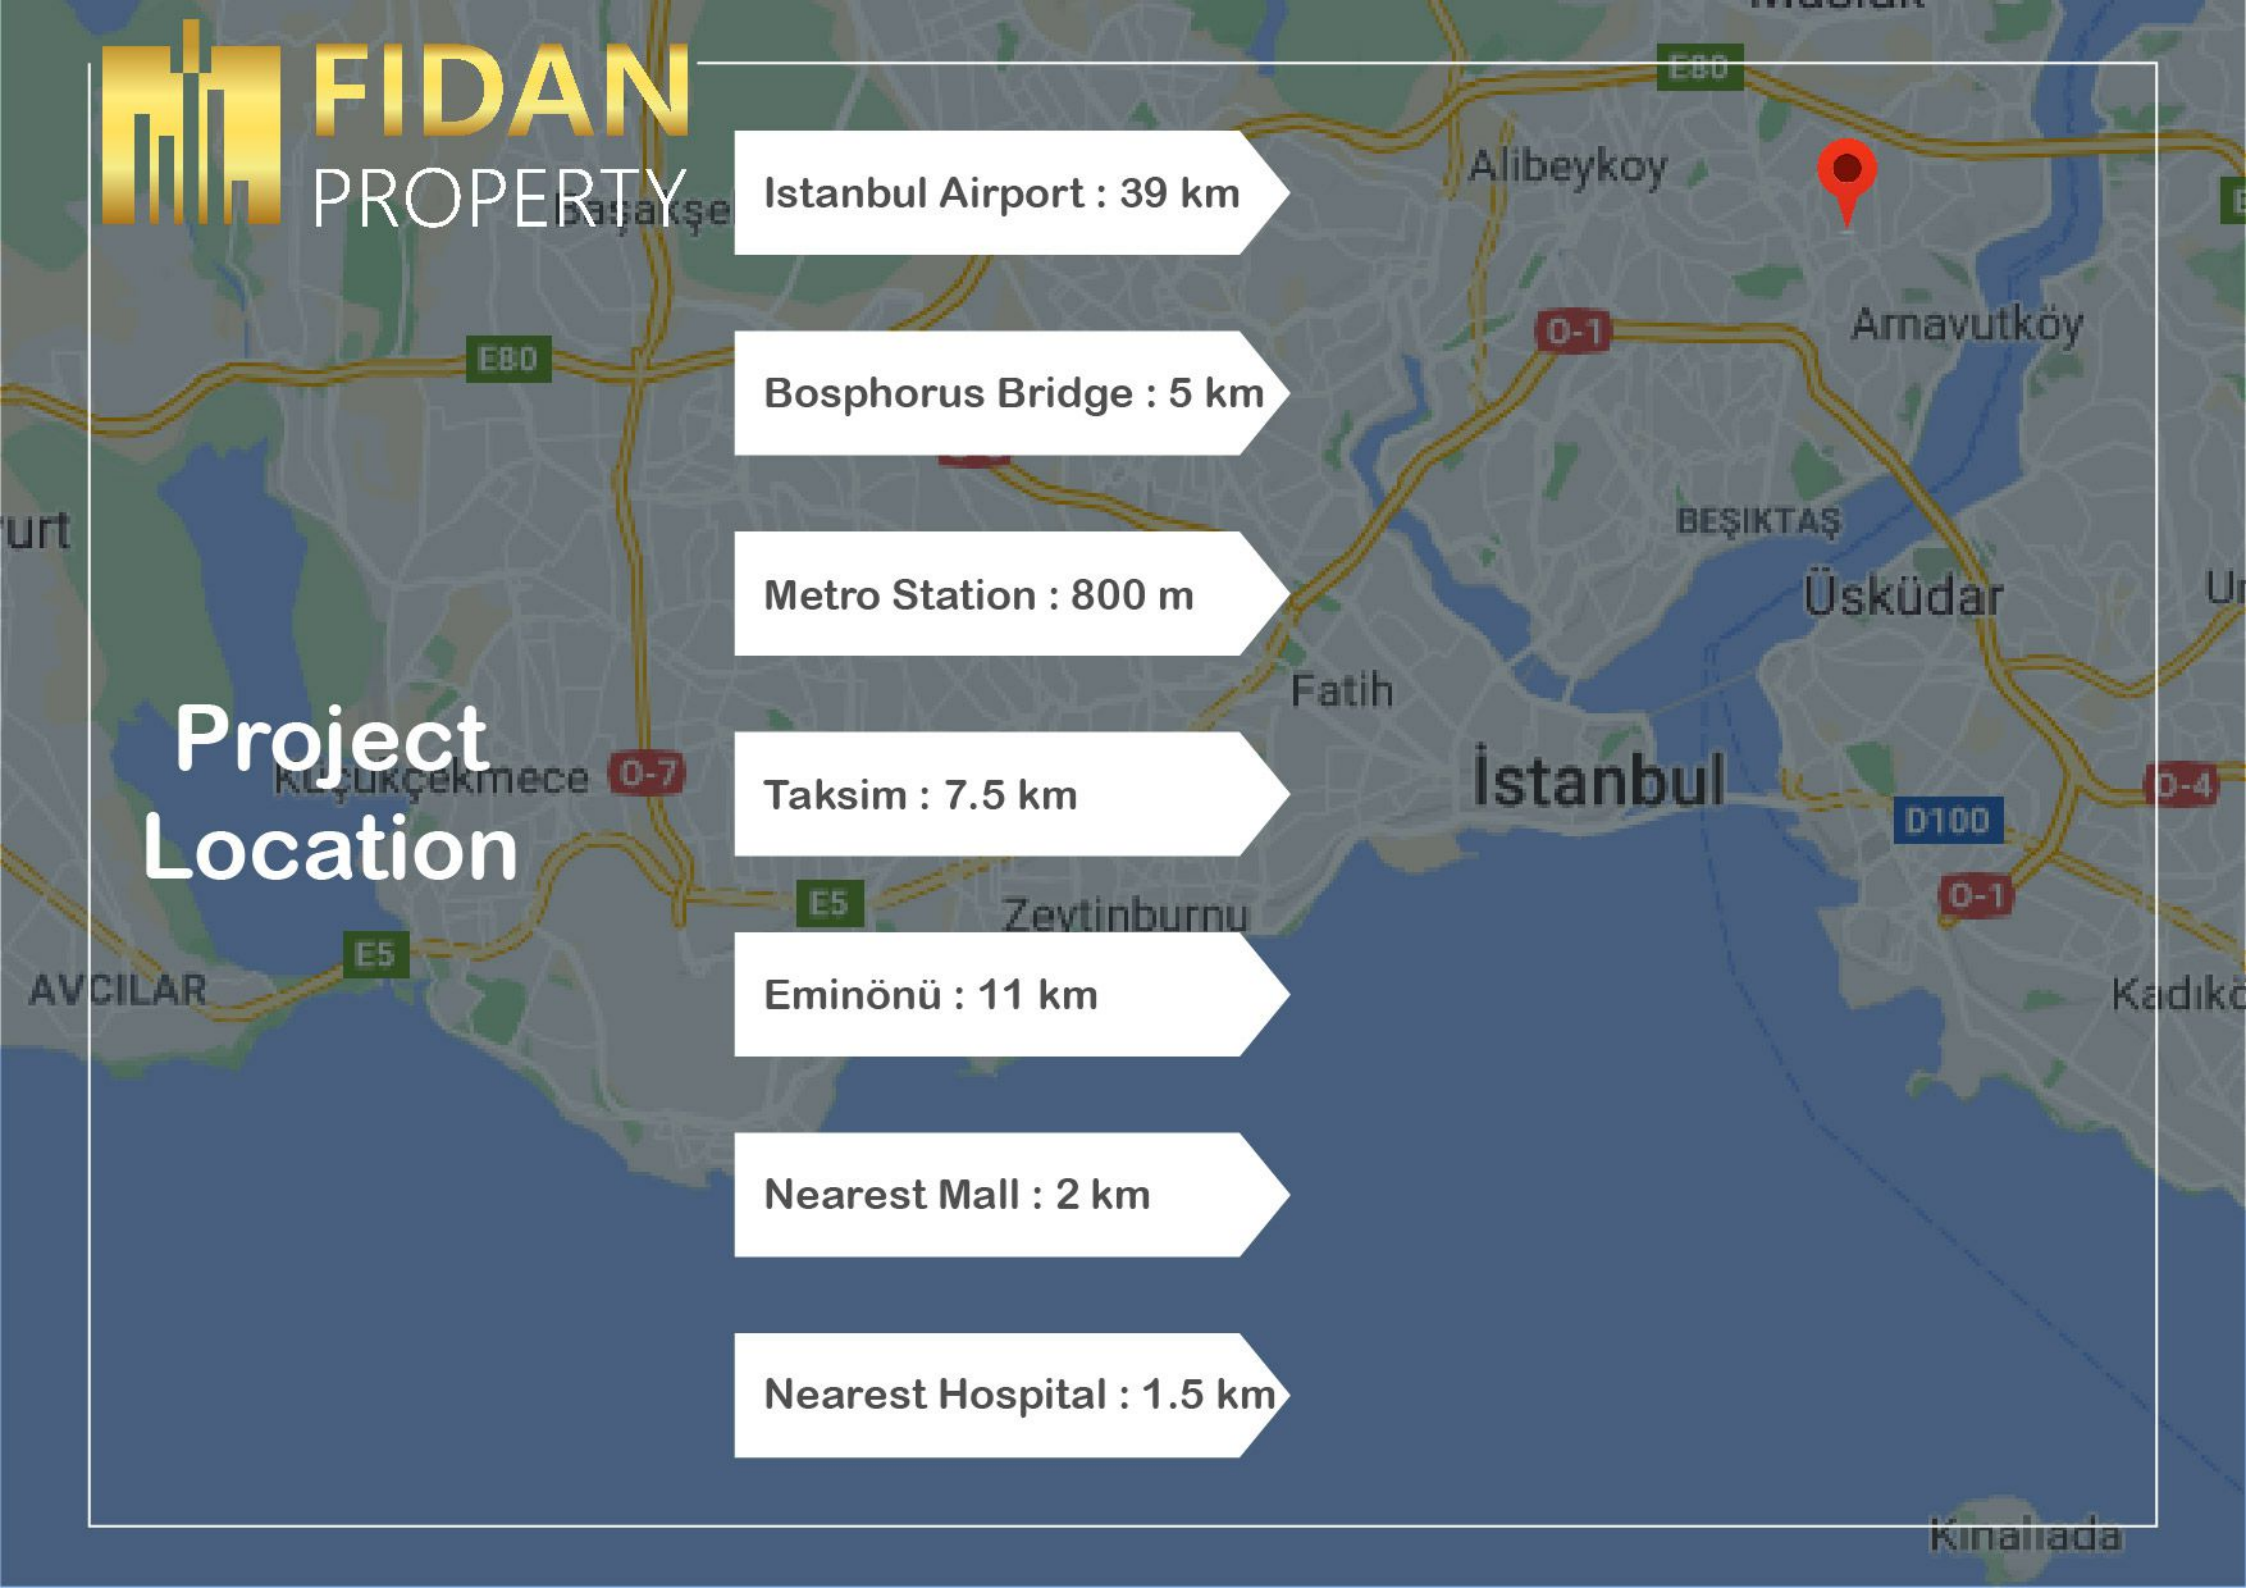

Project Location

Istanbul Airport : 39 km

Bosphorus Bridge : 5 km

Metro Station : 800 m

Taksim : 7.5 km

Eminönü : 11 km

Nearest Mall : 2 km

Nearest Hospital : 1.5 km