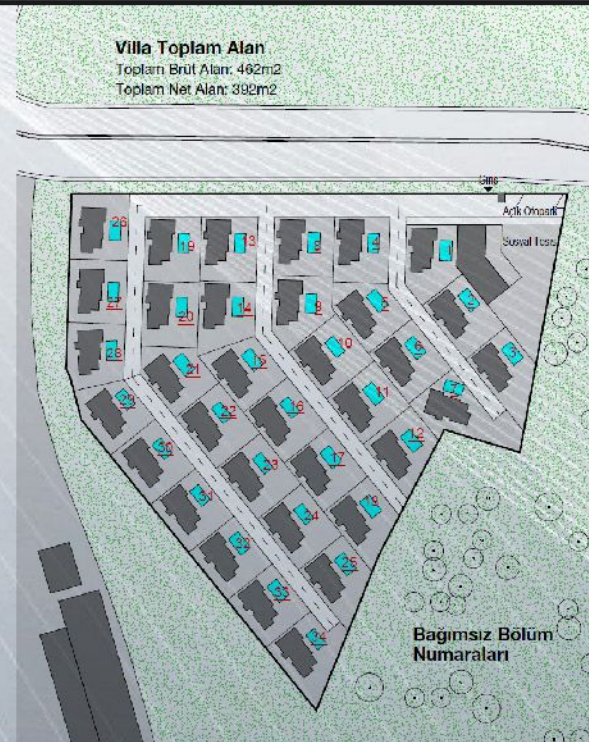

Villa Toplam Alan

Toplam Brüt Alan: 462m²
Toplam Net Alan: 392m²

The logo for FIDAN PROPERTY is located in the top left corner. It features a stylized, golden-colored icon of a building with three vertical bars of varying heights, followed by the word "FIDAN" in a large, bold, golden sans-serif font, and the word "PROPERTY" in a smaller, white sans-serif font below it.