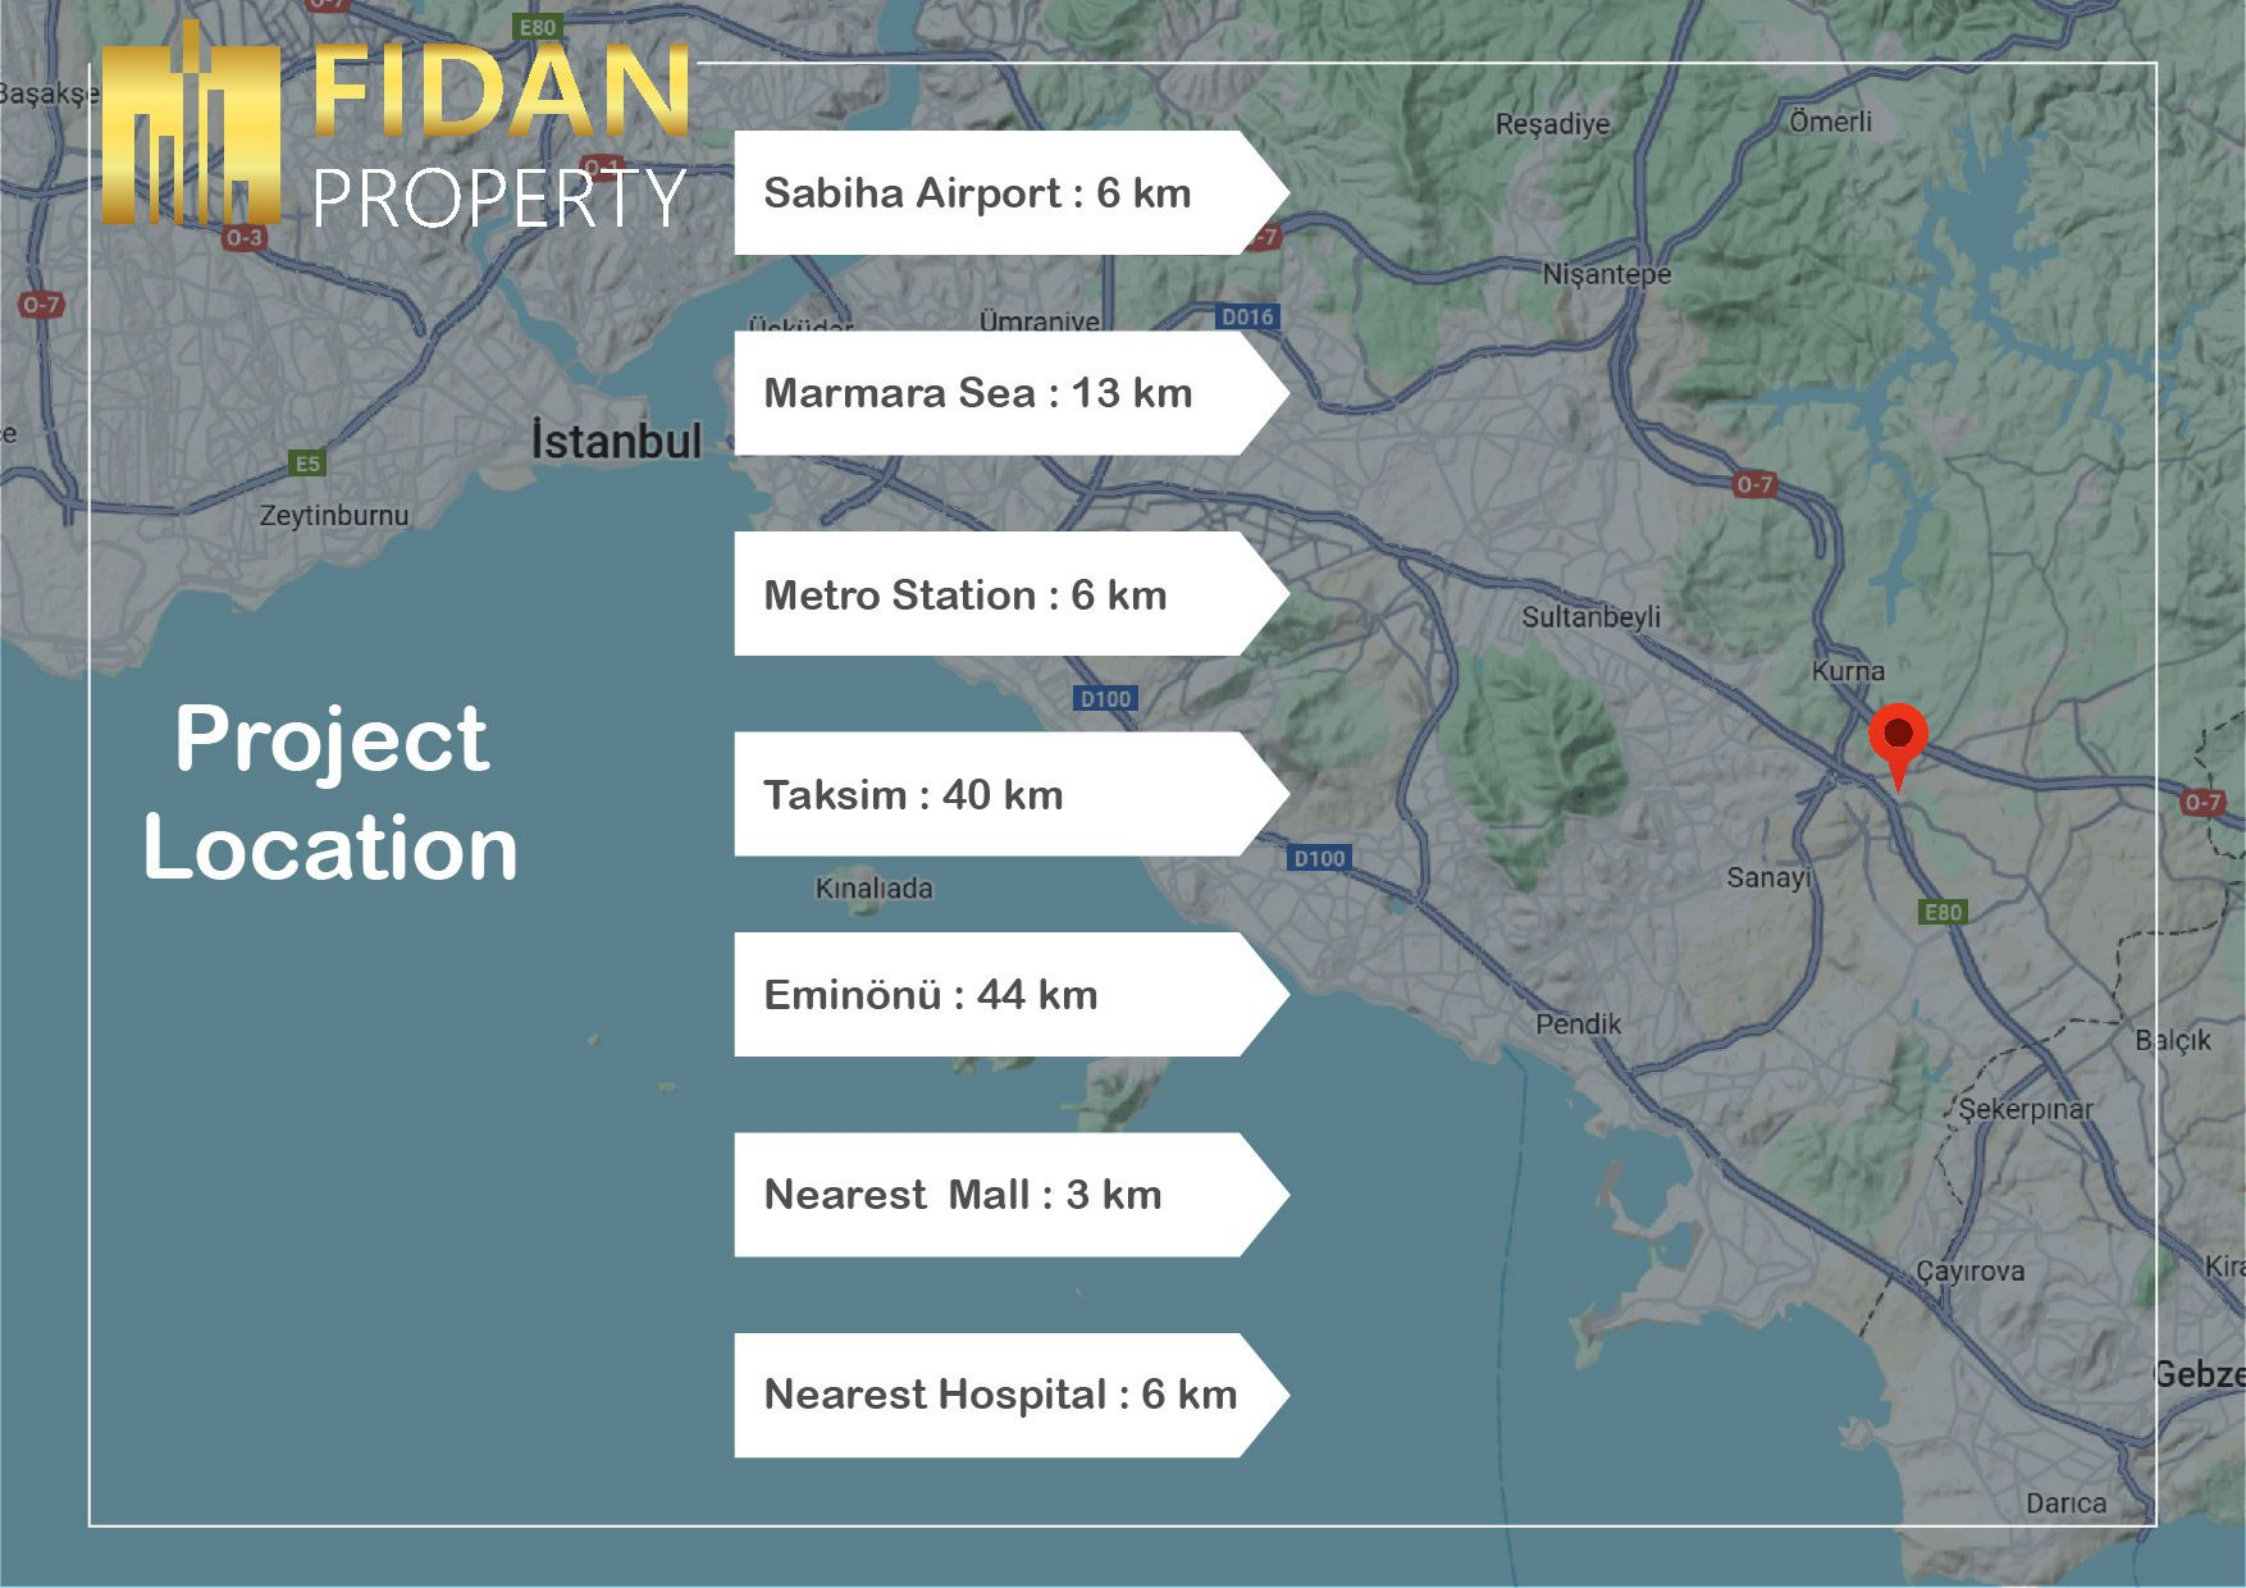

Project Location

Sabiha Airport : 6 km

Marmara Sea : 13 km

Metro Station : 6 km

Taksim : 40 km

Eminönü : 44 km

Nearest Mall : 3 km

Nearest Hospital : 6 km