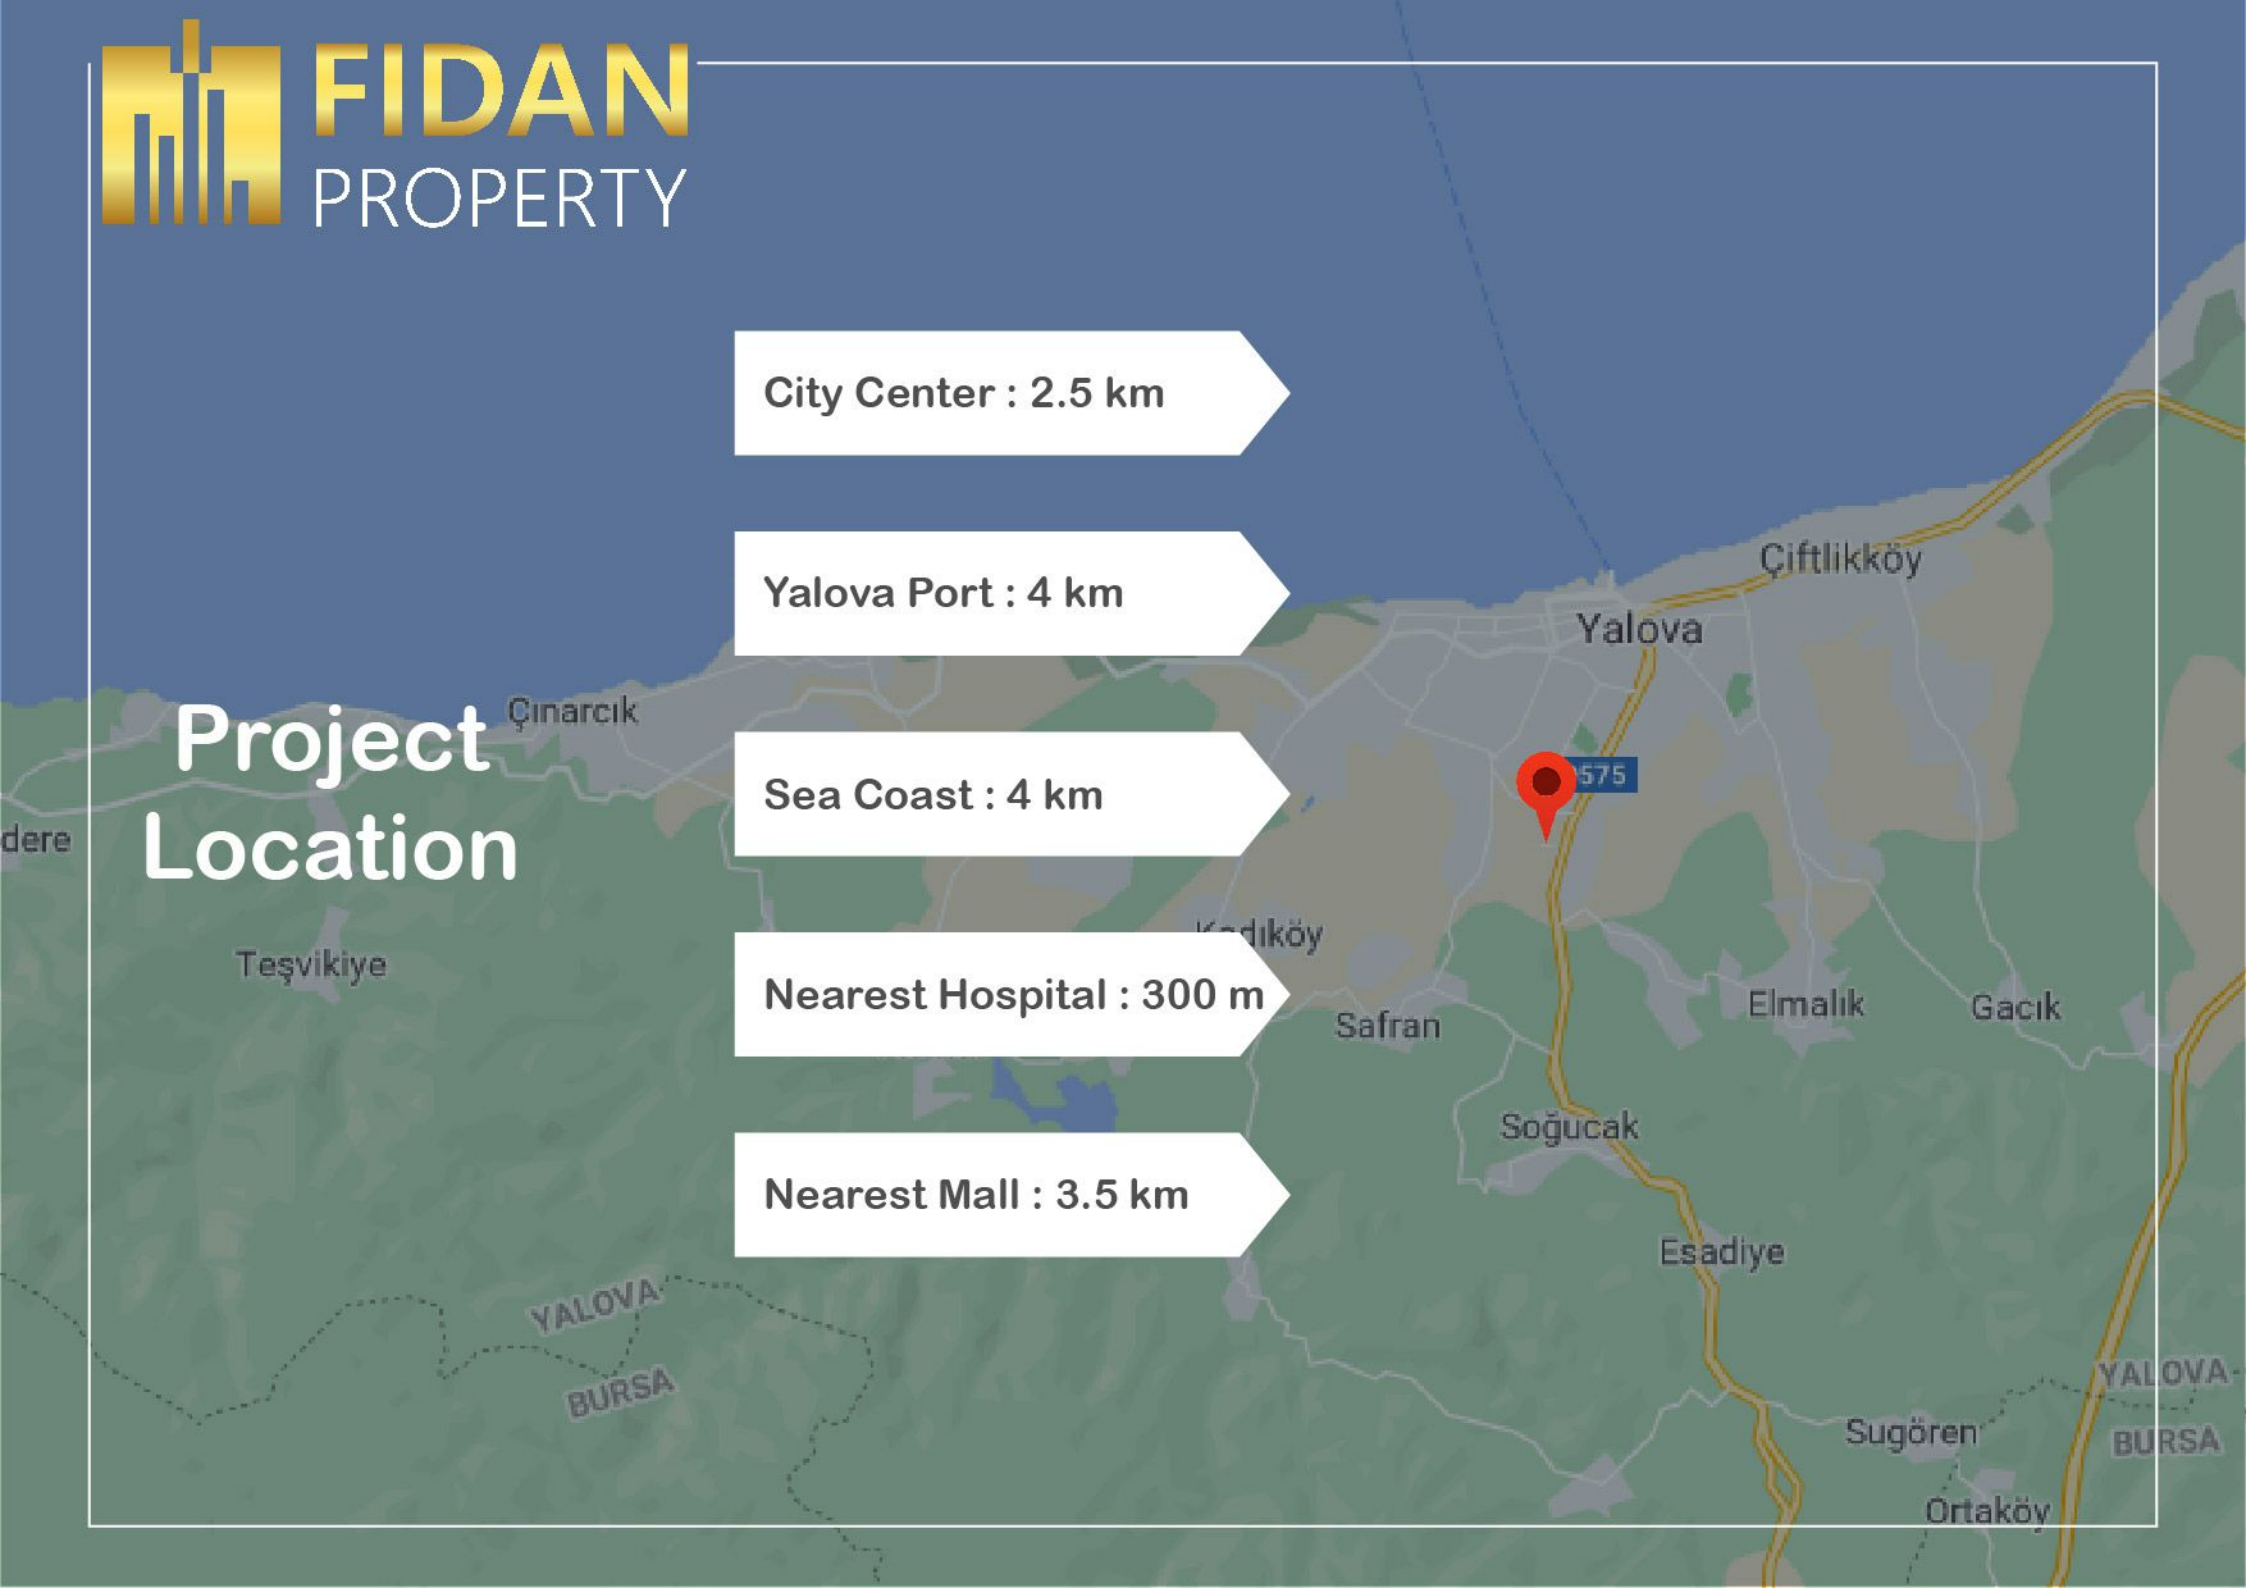

GYM

Sauna

Parking

Security System

Project Location

City Center : 2.5 km

Yalova Port : 4 km

Sea Coast : 4 km

Nearest Hospital : 300 m

Nearest Mall : 3.5 km

The logo for FIDAN PROPERTY features a stylized golden building icon on the left, composed of several vertical bars of varying heights. To the right of the icon, the word "FIDAN" is written in a large, bold, golden sans-serif font, and the word "PROPERTY" is written below it in a smaller, white sans-serif font.