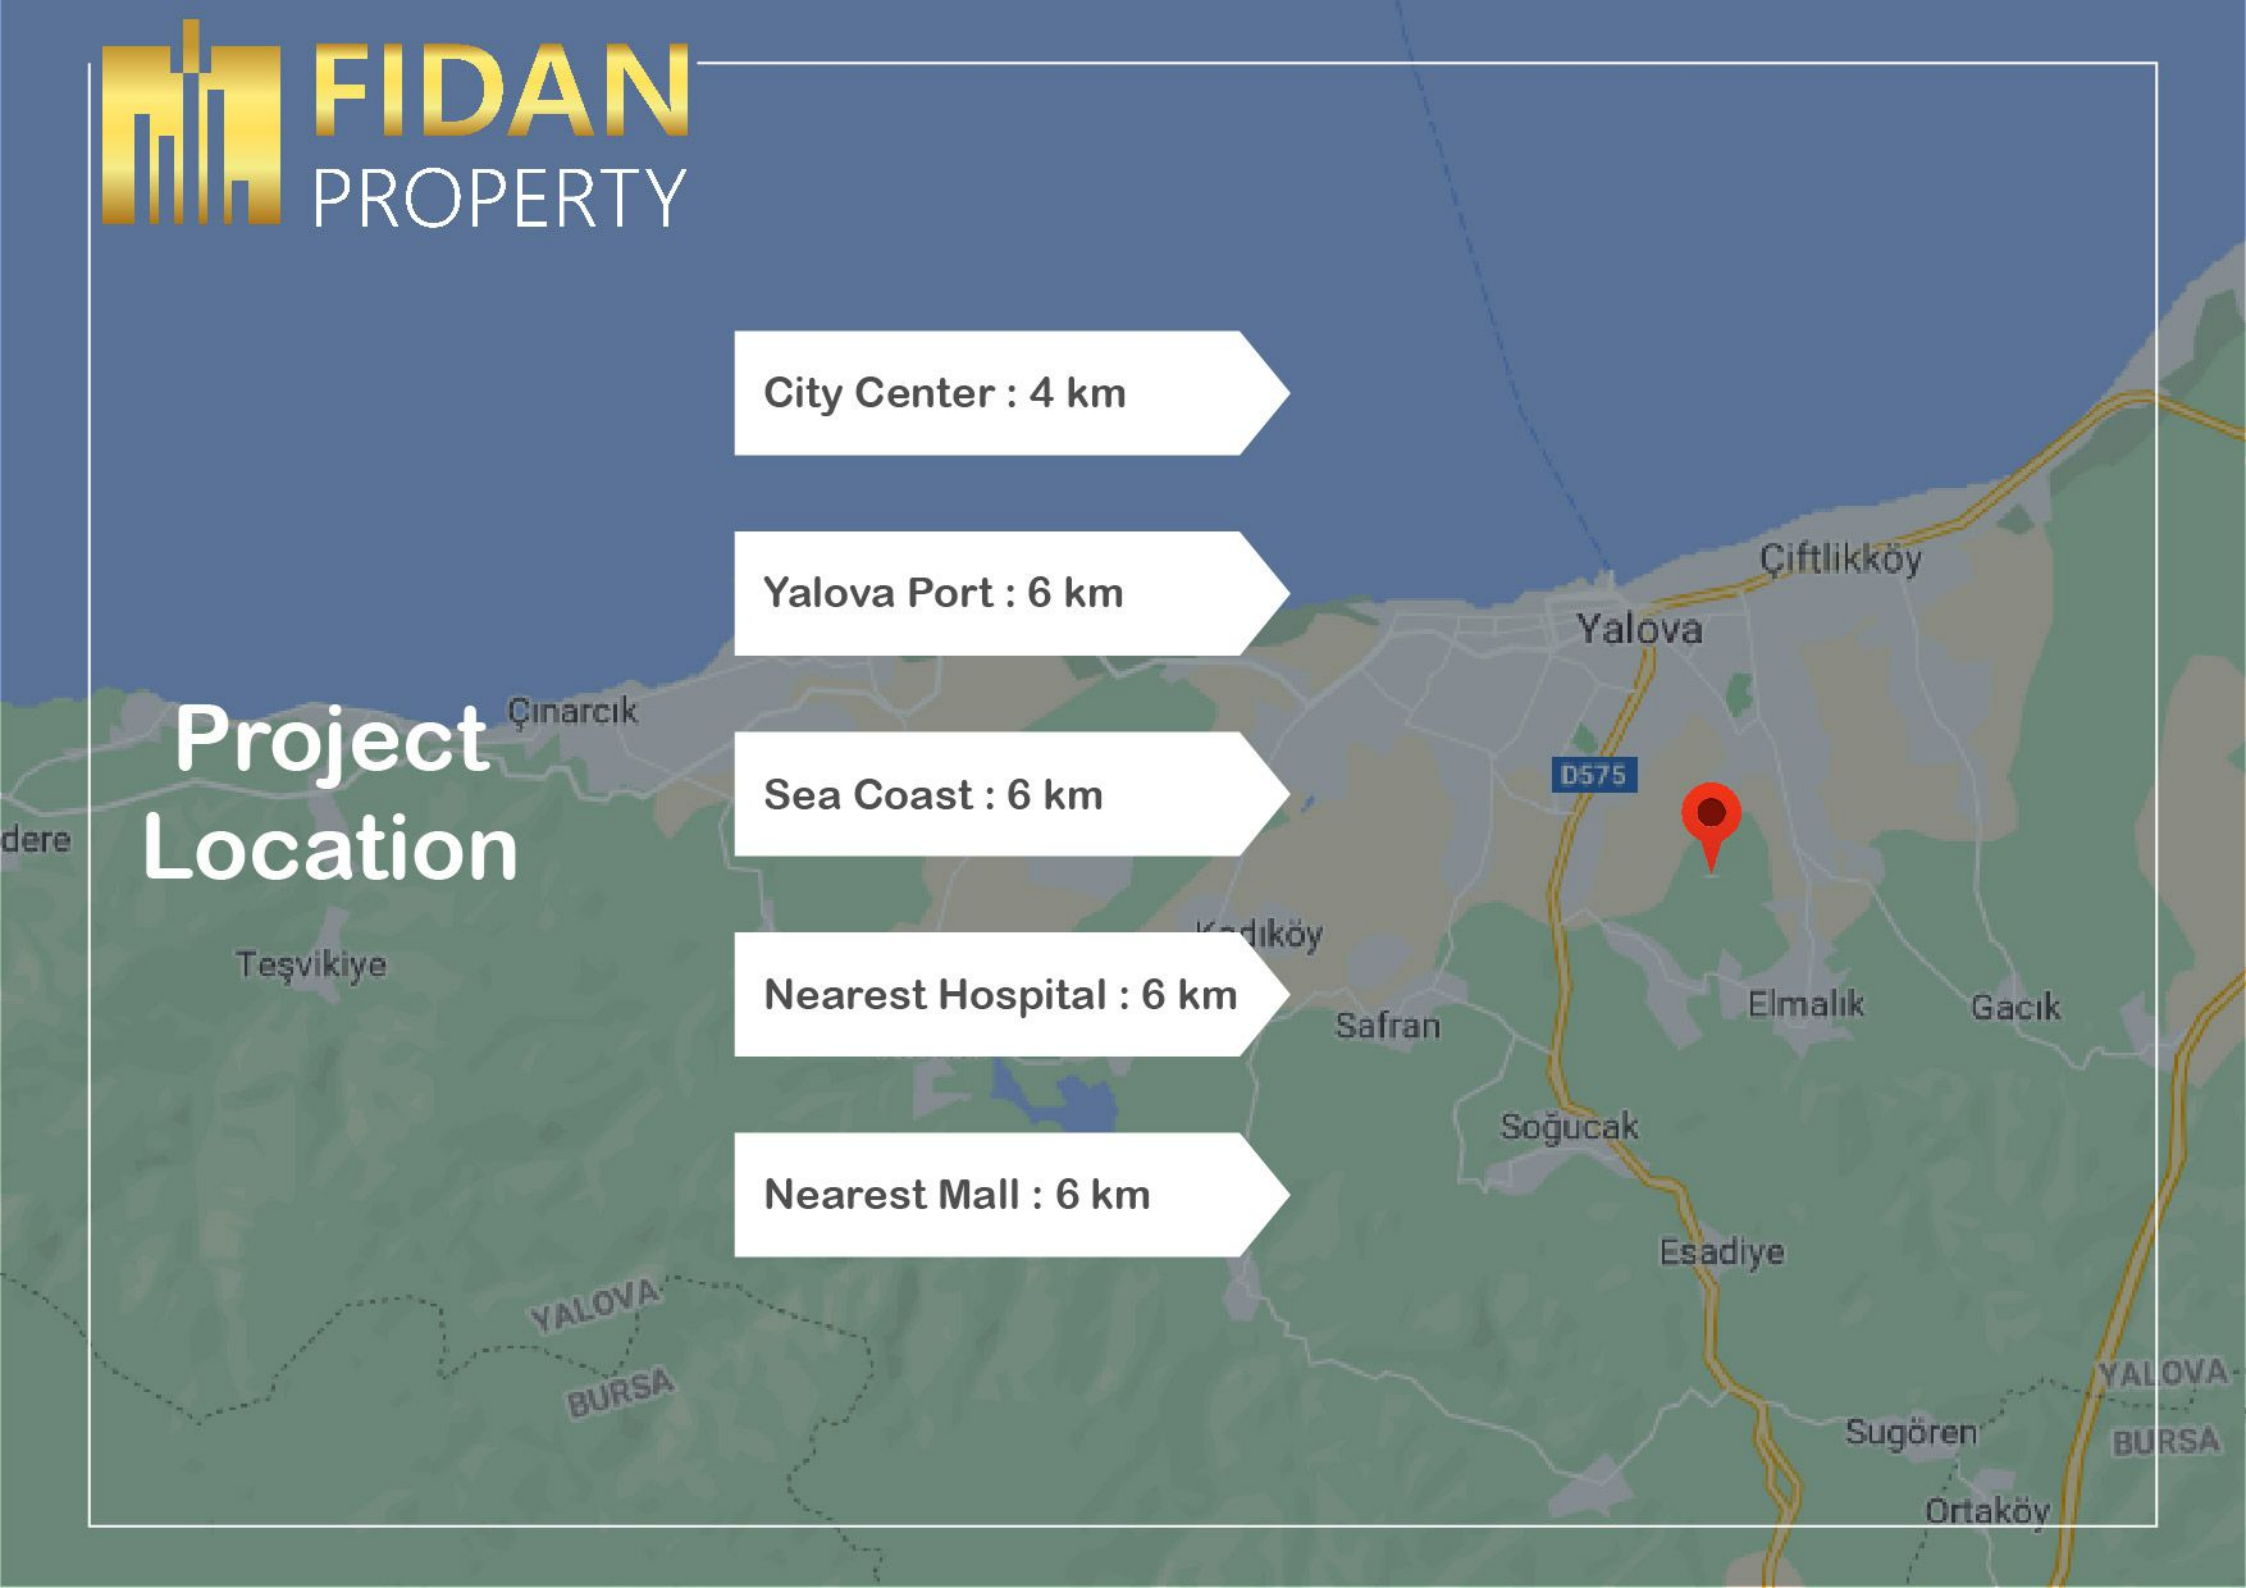

GYM

Turkish Bath

Sauna

Parking

Security System

FIDAN PROPERTY

Project Location

City Center : 4 km

Yalova Port : 6 km

Sea Coast : 6 km

Nearest Hospital : 6 km

Nearest Mall : 6 km

FIDAN
PROPERTY

The logo for FIDAN PROPERTY features a stylized golden building icon on the left, composed of several vertical bars of varying heights. To the right of the icon, the word "FIDAN" is written in a large, bold, golden sans-serif font, and the word "PROPERTY" is written below it in a smaller, white sans-serif font.