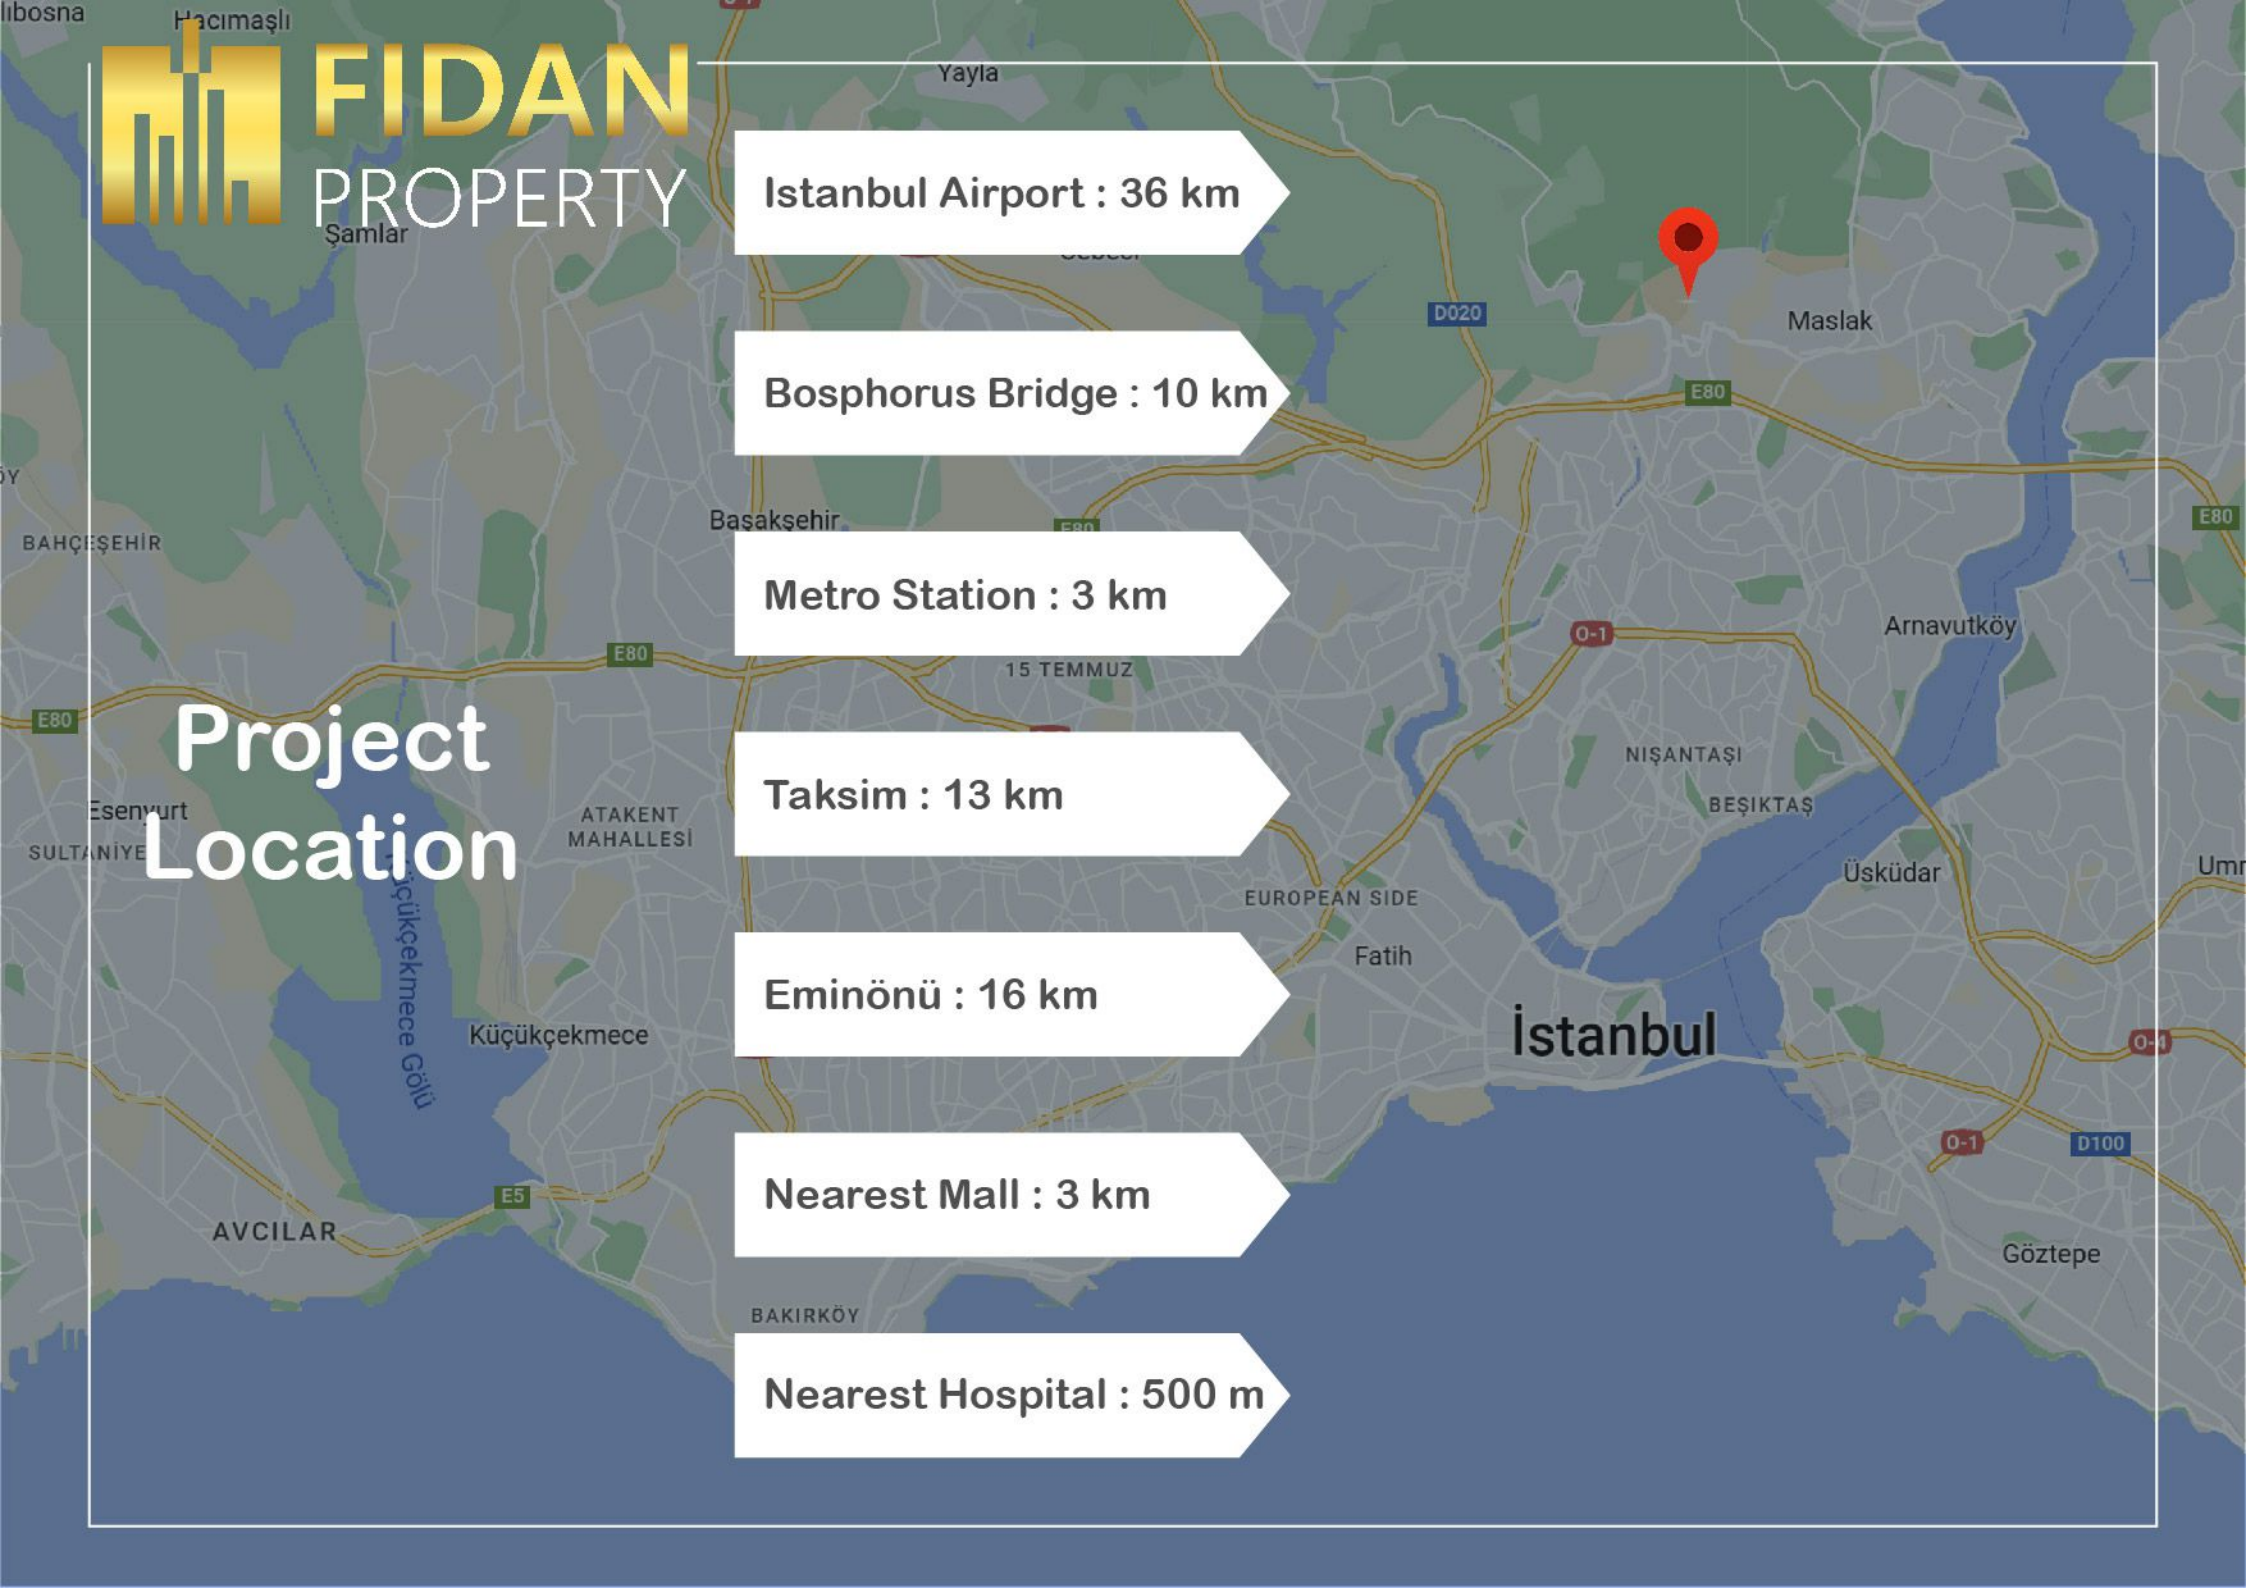

GYM

Sport Courts

Parking

Security System

Istanbul Airport : 36 km

Bosphorus Bridge : 10 km

Metro Station : 3 km

Taksim : 13 km

Eminönü : 16 km

Nearest Mall : 3 km

Nearest Hospital : 500 m

Project Location

FIDAN
PROPERTY

 +90 552 866 55 57

 info@fidanproperty.com

 www.fidanproperty.com