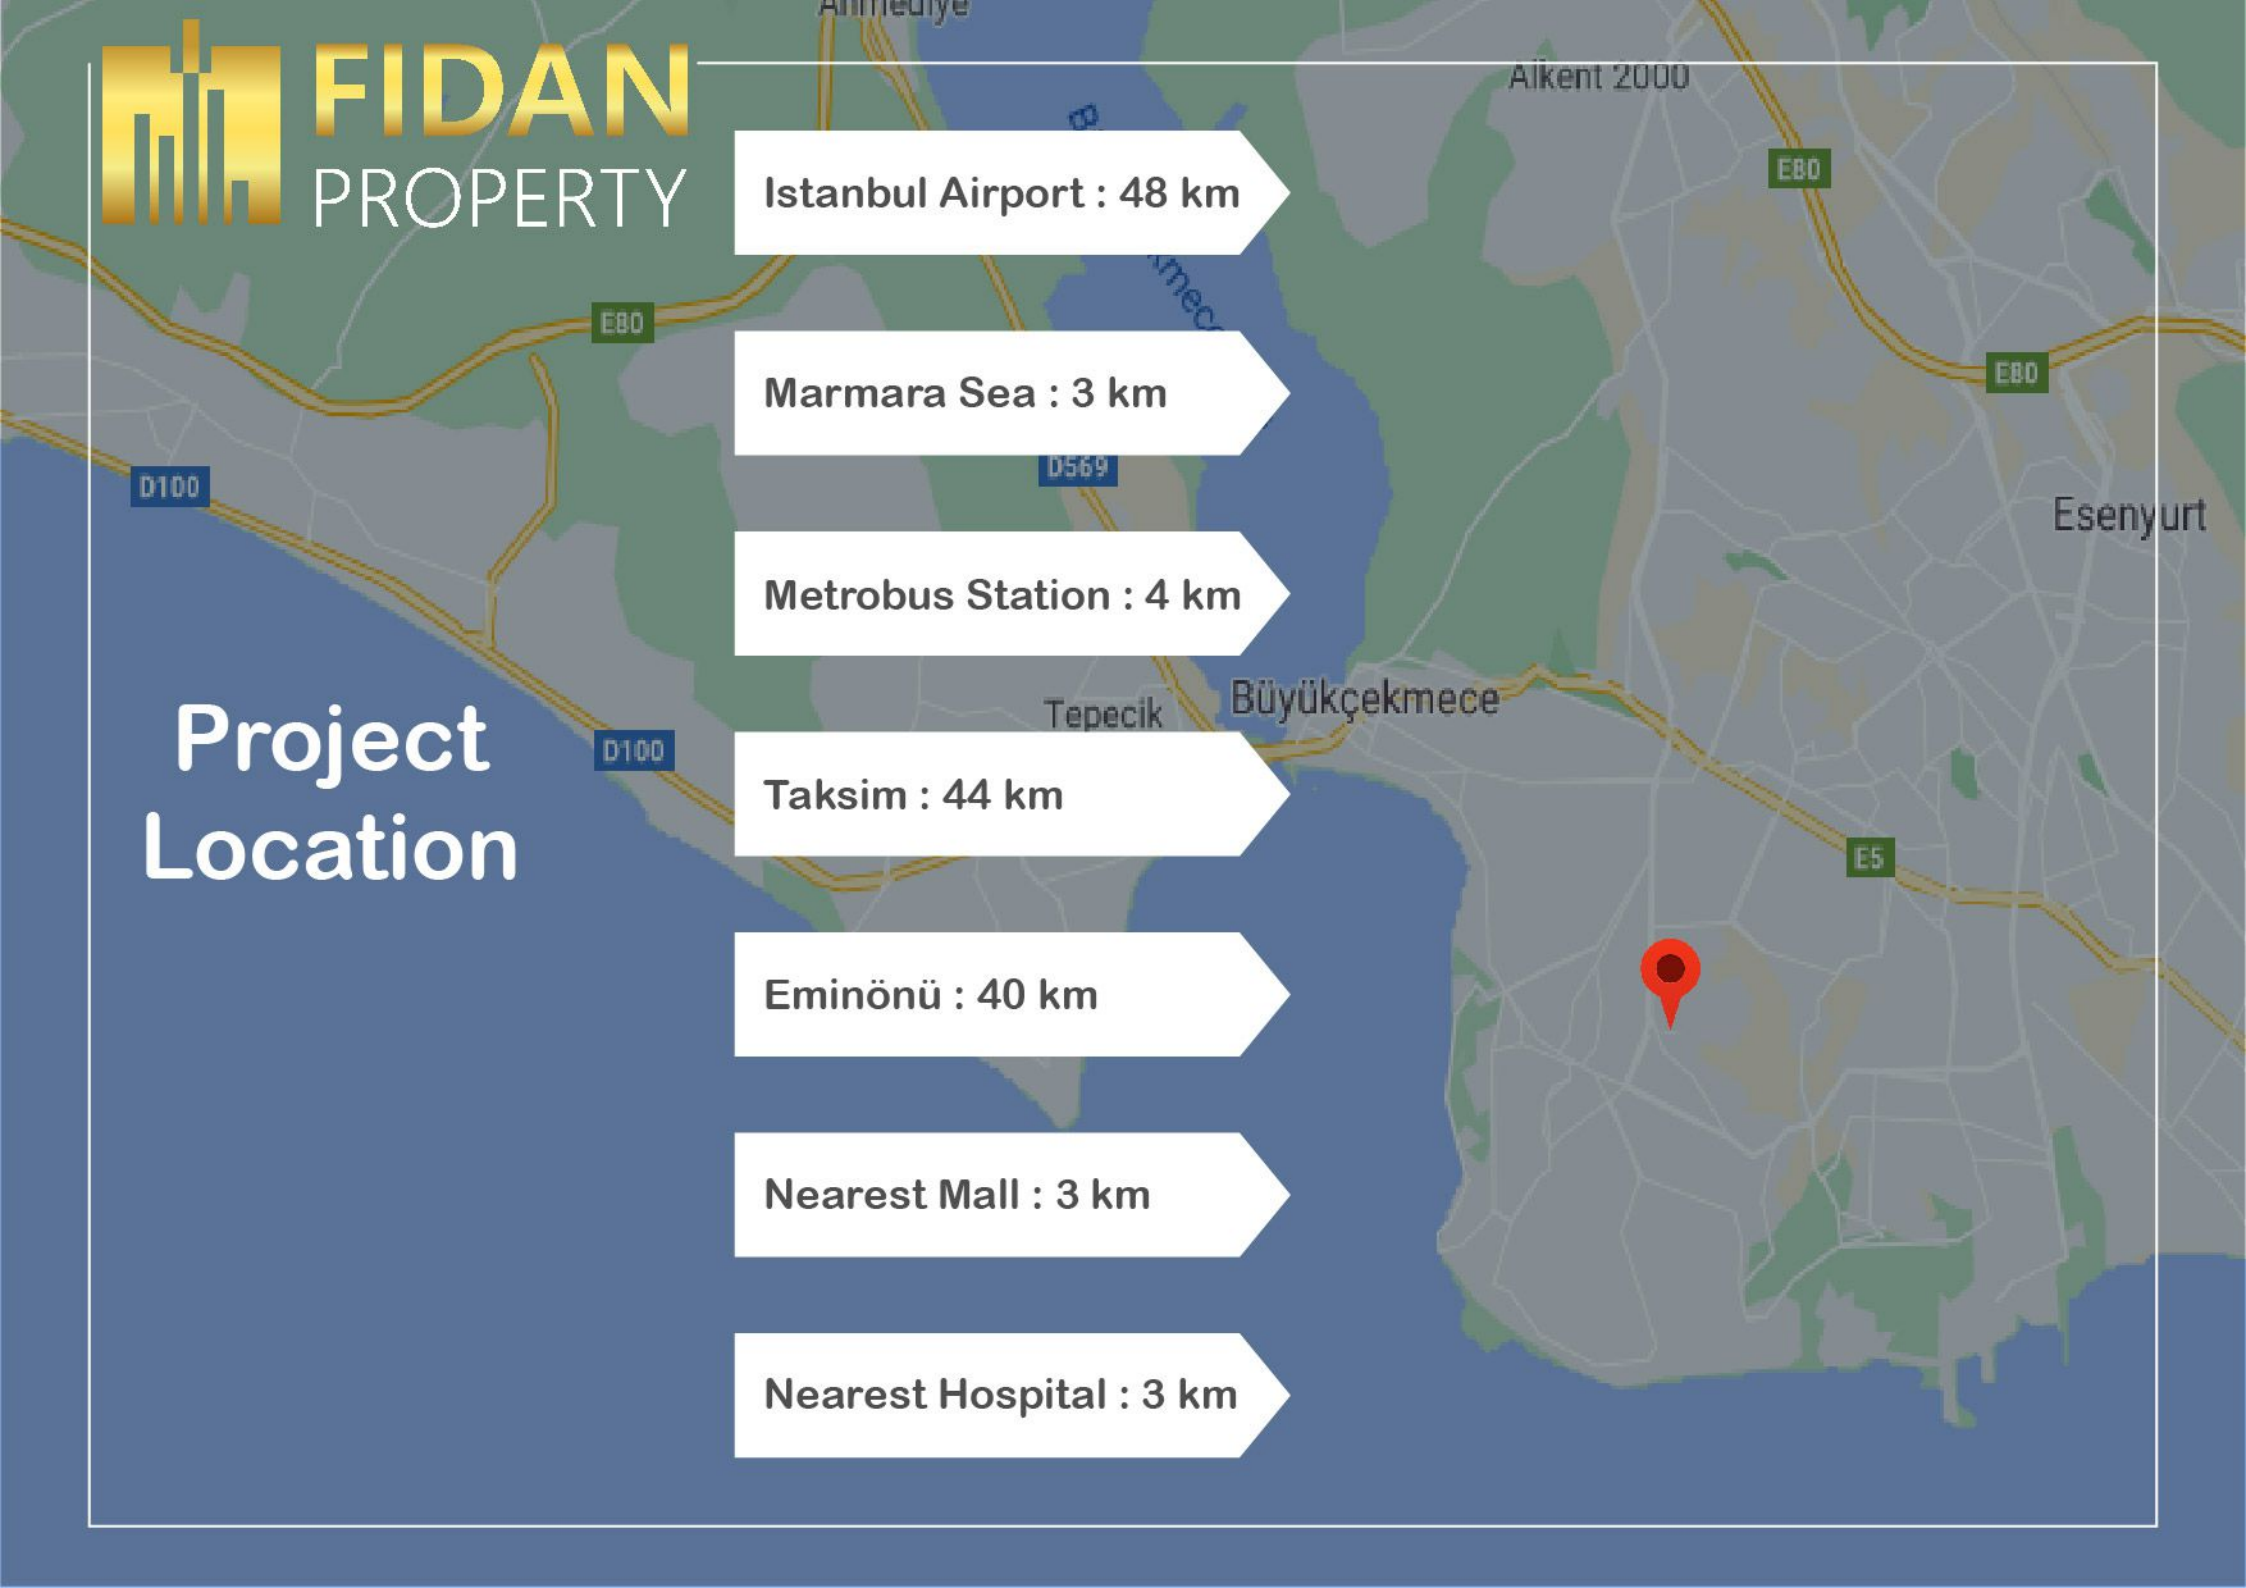

Gym

Parking

Security System

FIDAN
PROPERTY

Project Location

Istanbul Airport : 48 km

Marmara Sea : 3 km

Metrobus Station : 4 km

Taksim : 44 km

Eminönü : 40 km

Nearest Mall : 3 km

Nearest Hospital : 3 km

 +90 552 866 55 57

 info@fidanproperty.com

 www.fidanproperty.com