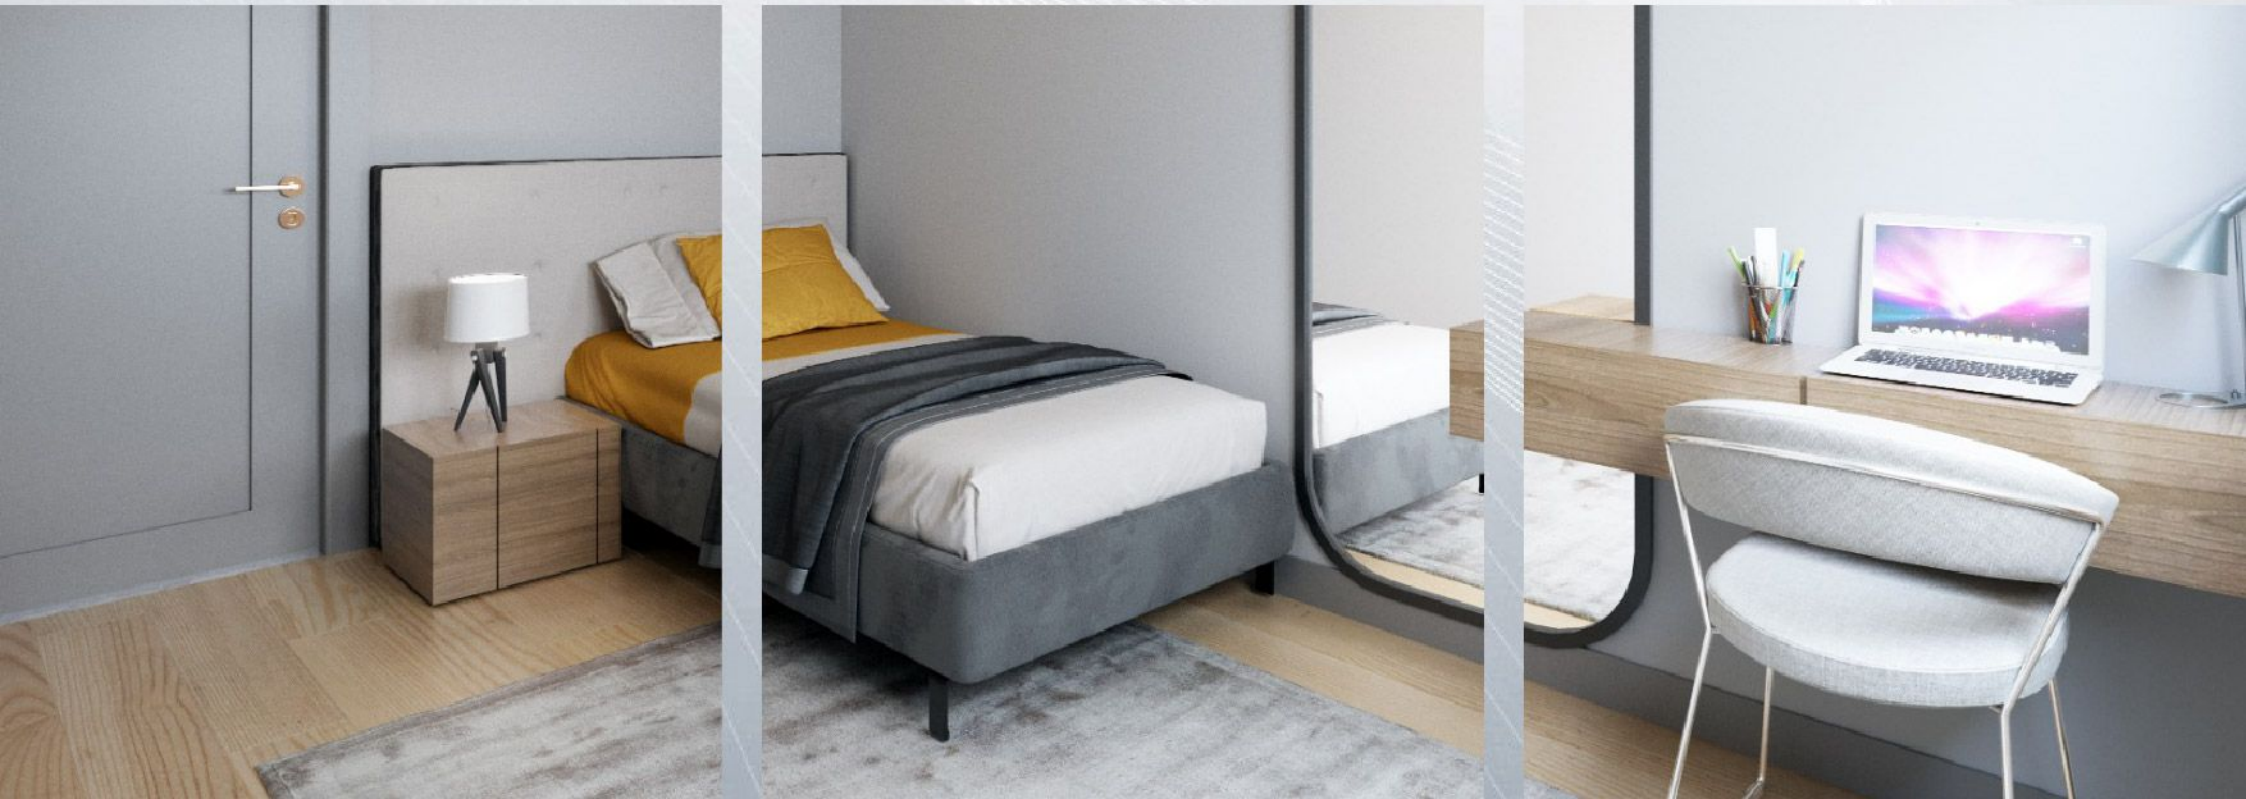

Price list & Payment method

1+1

65 - 95 m2

229.167 - 263.889 $

2+1

115 - 175 m2

250.000 - 402.778 $

3+1

170 - 175 m2

451.389 - 506.944 $

40 % Down Payment 36 Months Installment