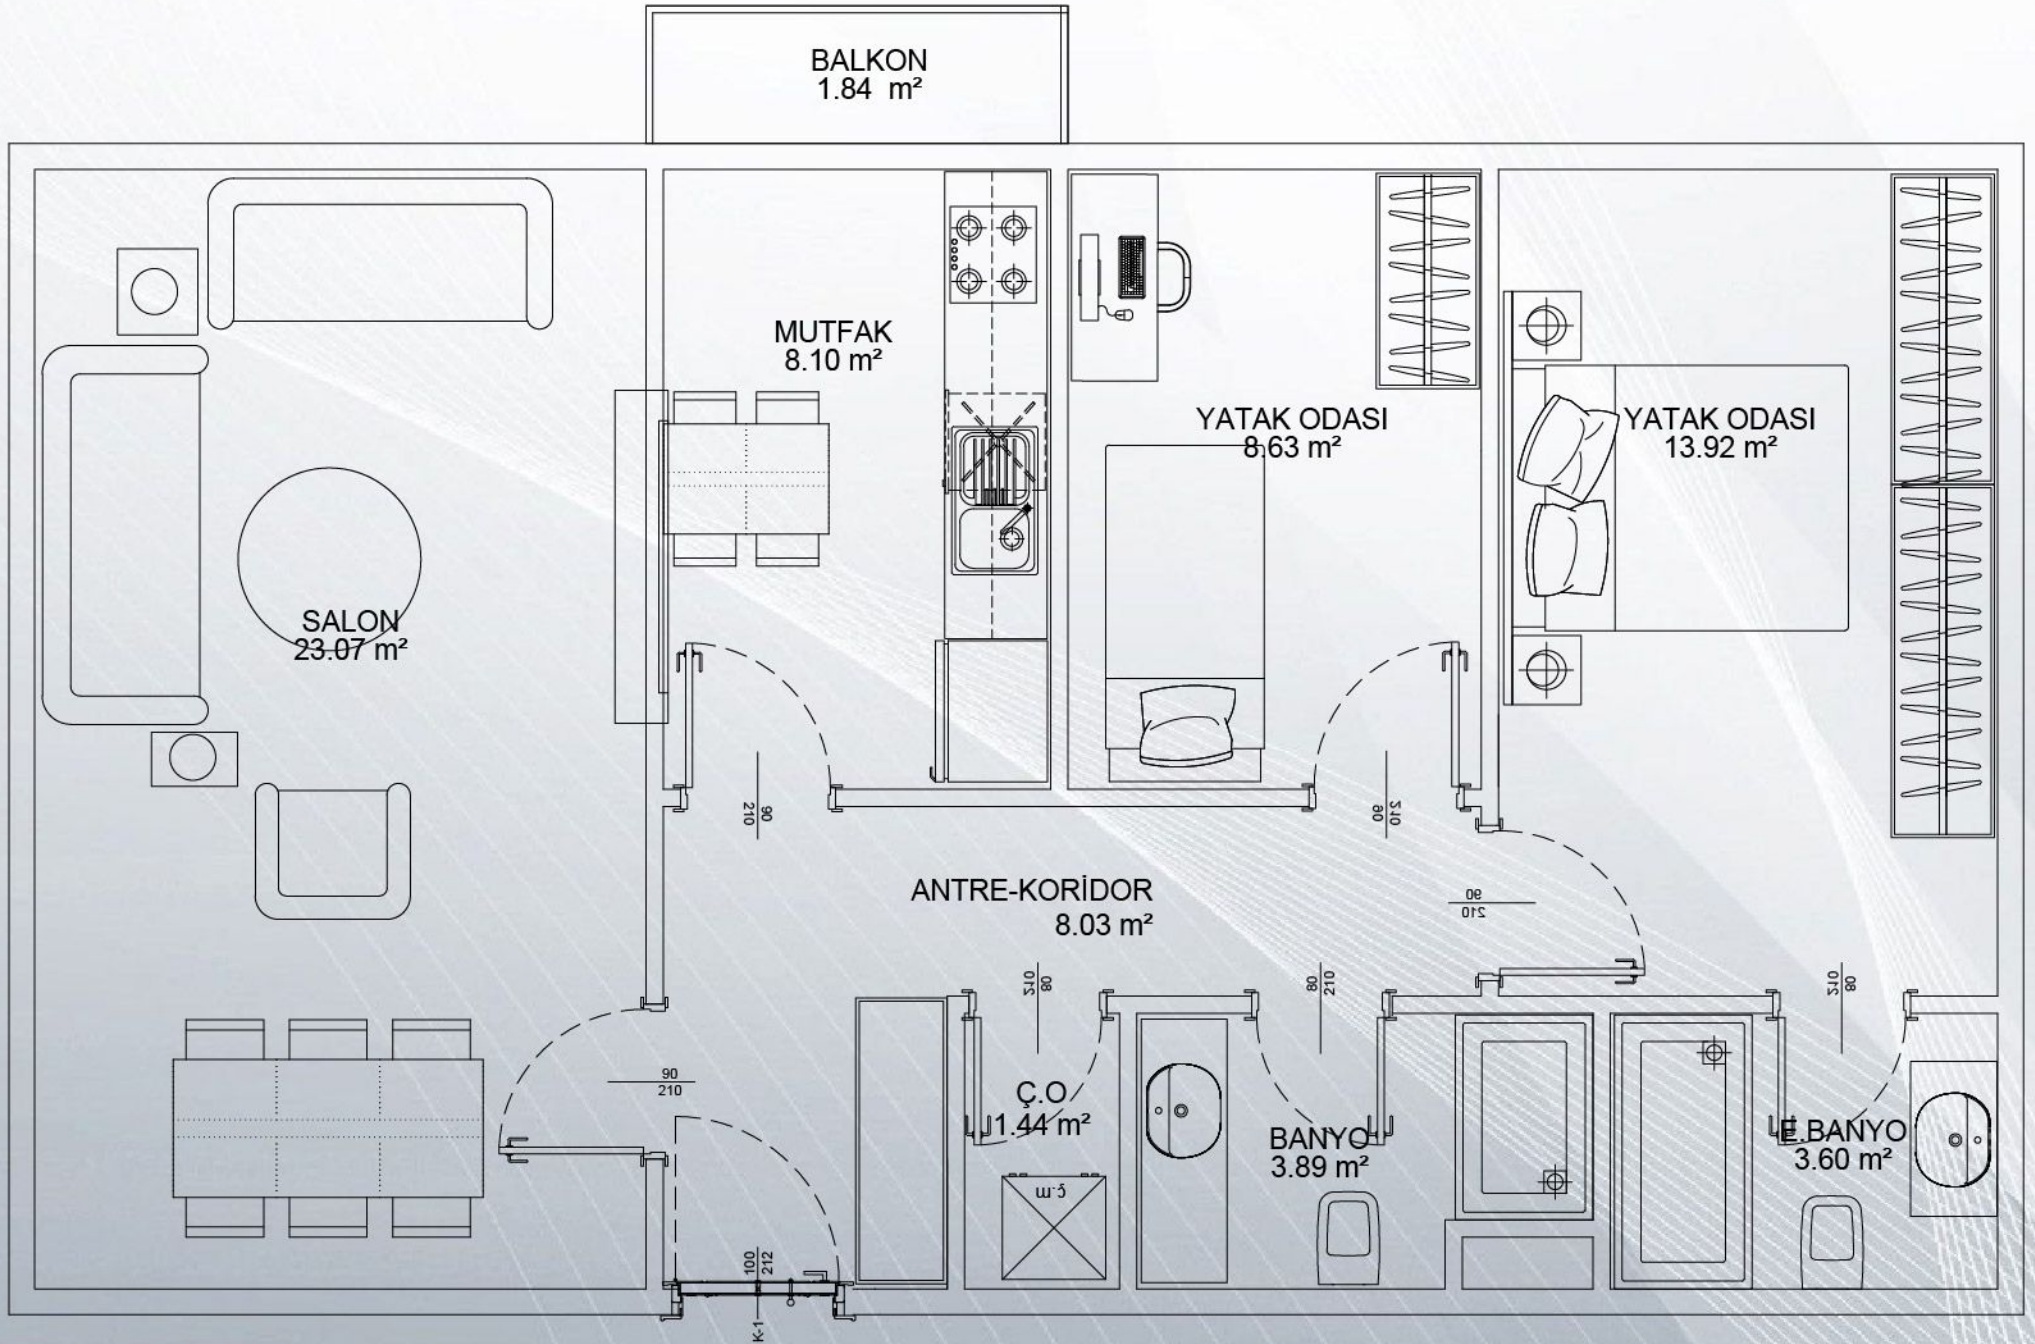

2+1

115 - 175 m2

250.000 - 402.778 \$

3+1

170 - 175 m2

451.389 - 506.944 \$

40 % Down Payment 36 Months Installment

BALKON
2.59 m²

YATAK ODASI
11.12 m²

SALON+MUTFAK
22.02 m²

BANYO
3.65 m²

FIDAN PROPERTY

Social Facilities

Swimming Pool

GYM

Sauna