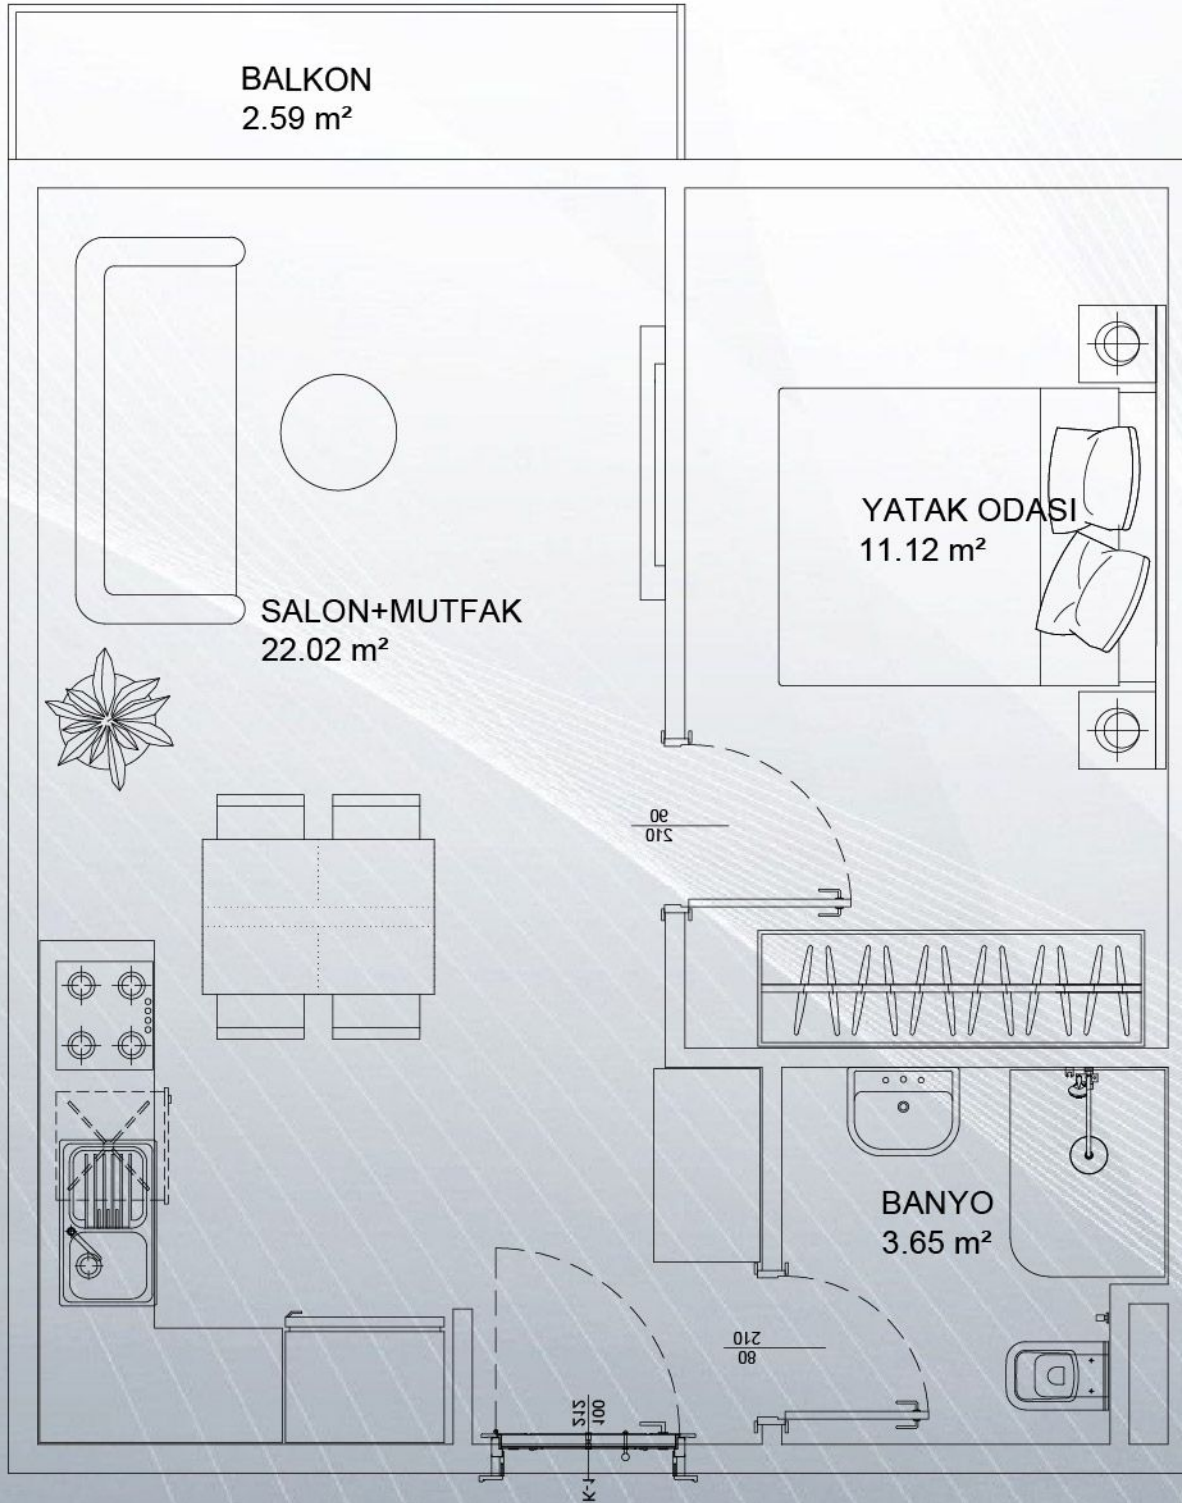

2+1

115 - 175 m2

250.000 - 402.778 \$

3+1

170 - 175 m2

451.389 - 506.944 \$

40 % Down Payment 36 Months Installment

BALKON
2.59 m²

YATAK ODASI
11.12 m²

SALON+MUTFAK
22.02 m²

BANYO
3.65 m²

FIDAN PROPERTY

Social Facilities

Swimming Pool

GYM

Sauna