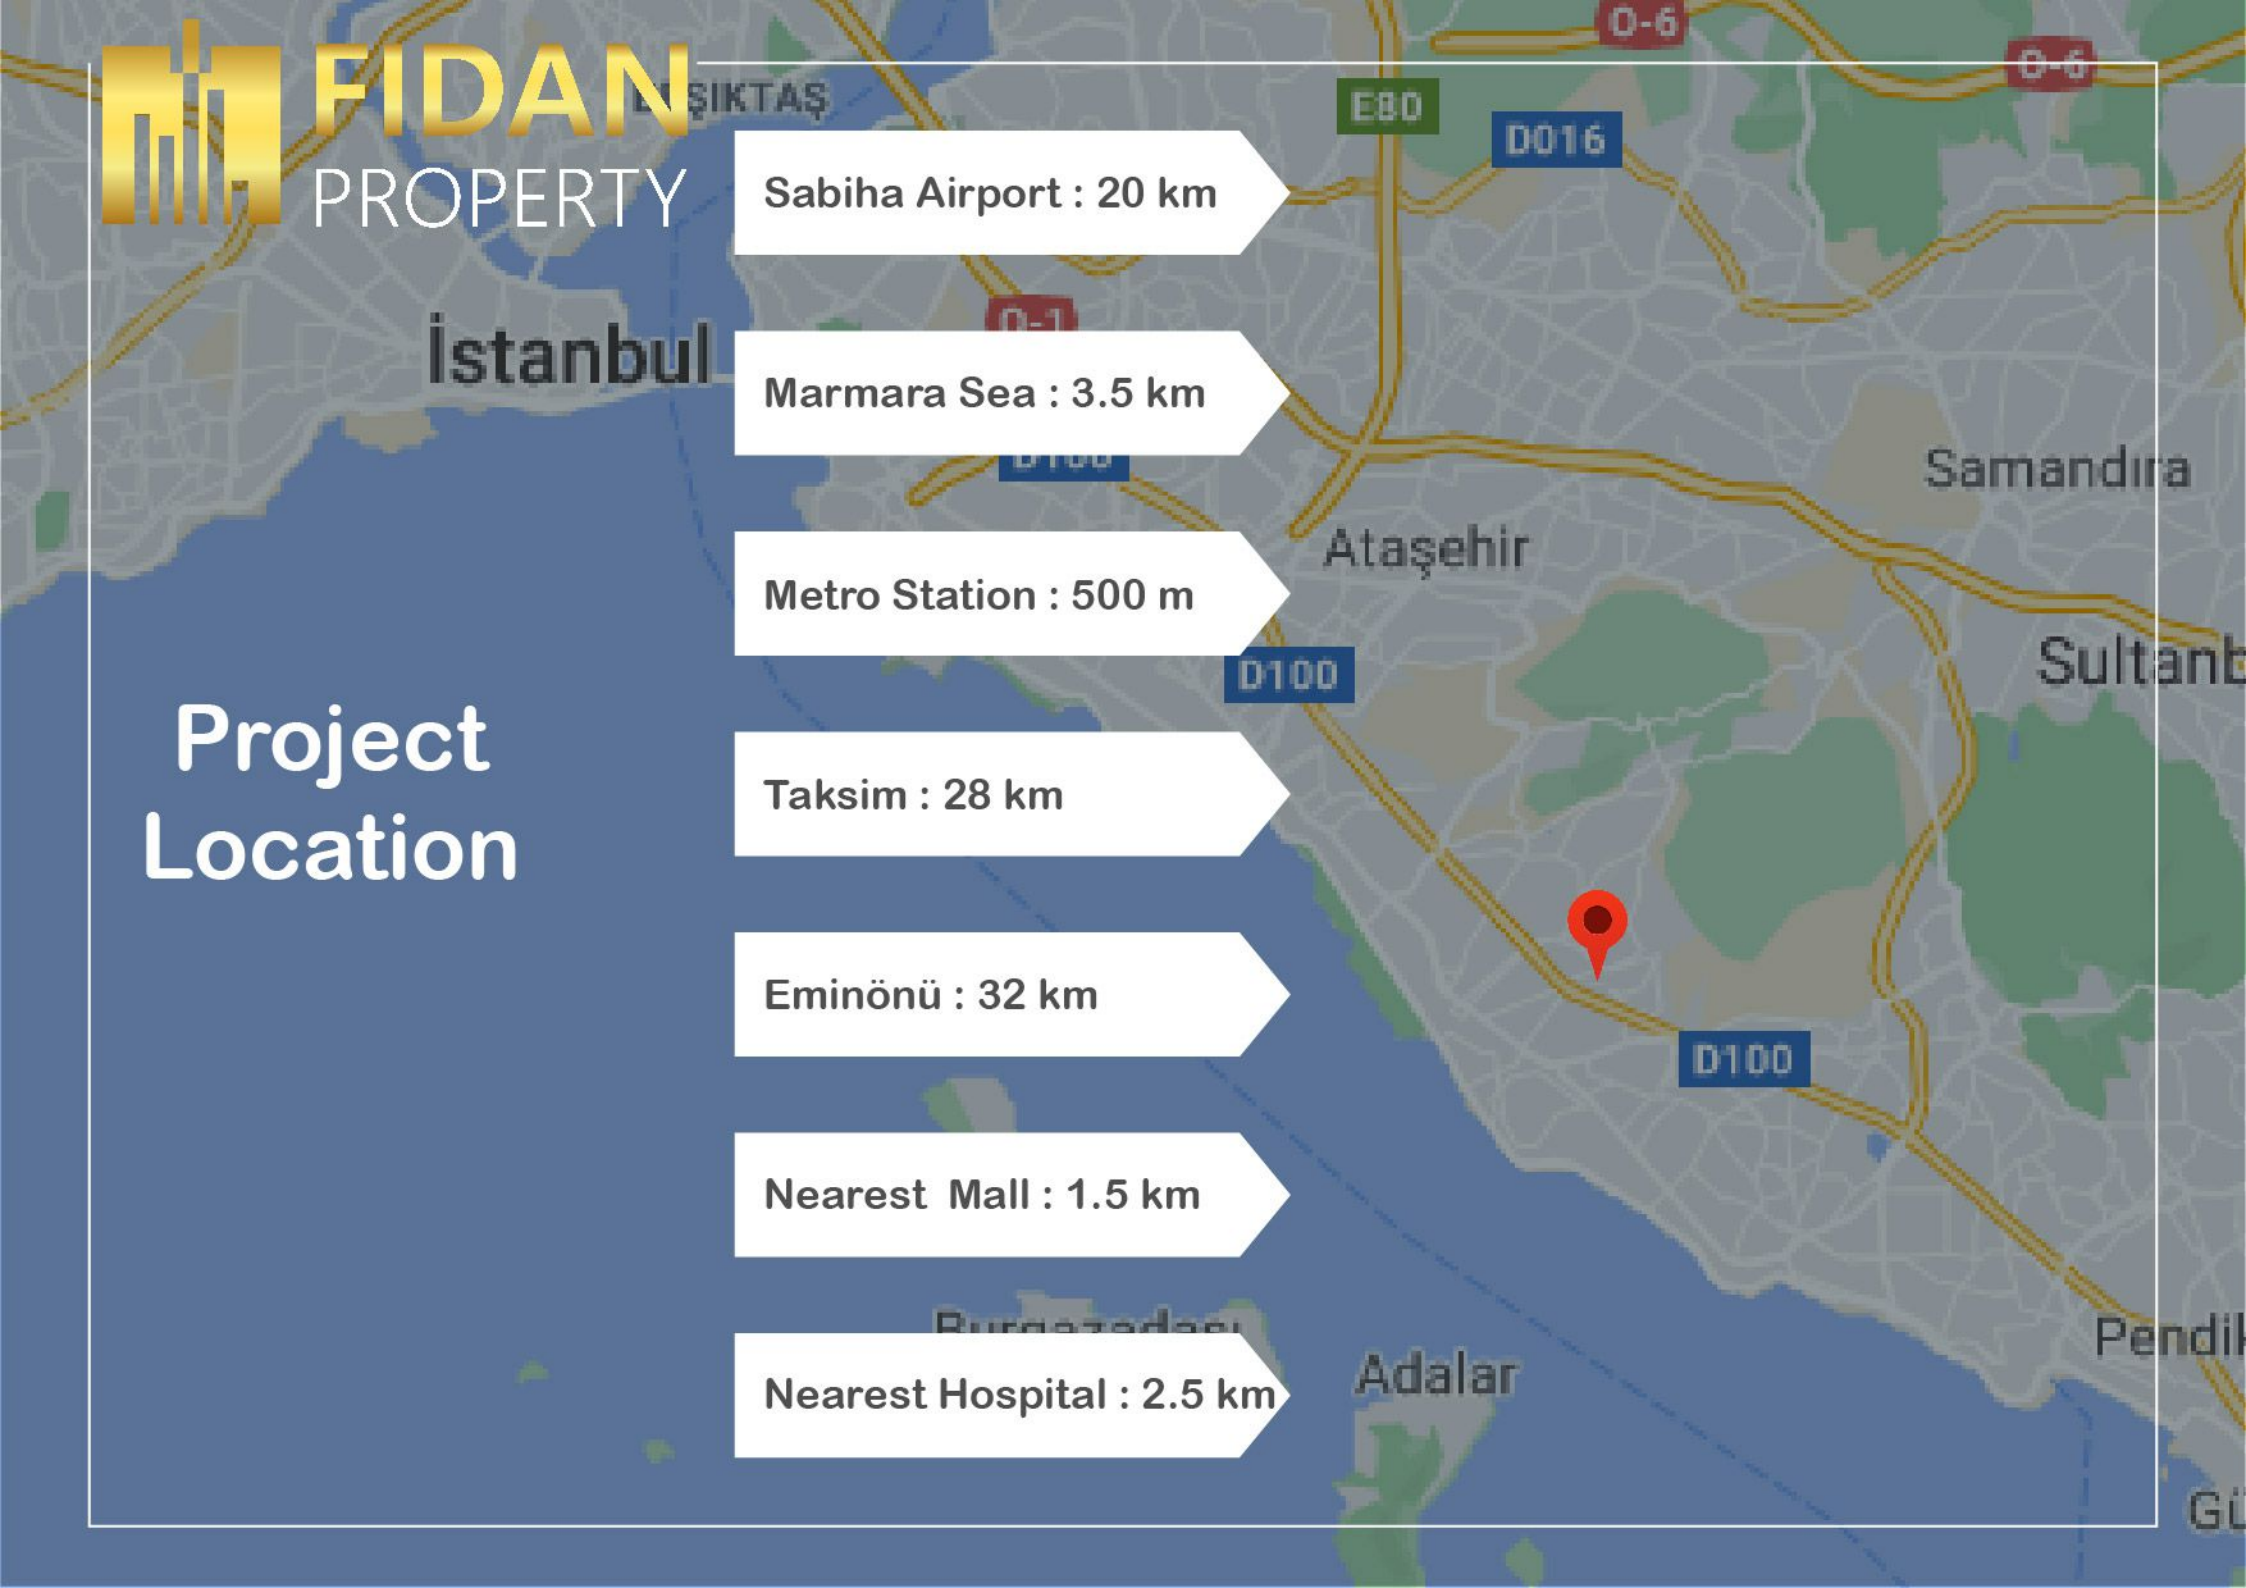

## Project Location

Sabiha Airport : 20 km

Marmara Sea : 3.5 km

Metro Station : 500 m

Taksim : 28 km

Eminönü : 32 km

Nearest Mall : 1.5 km

Nearest Hospital : 2.5 km