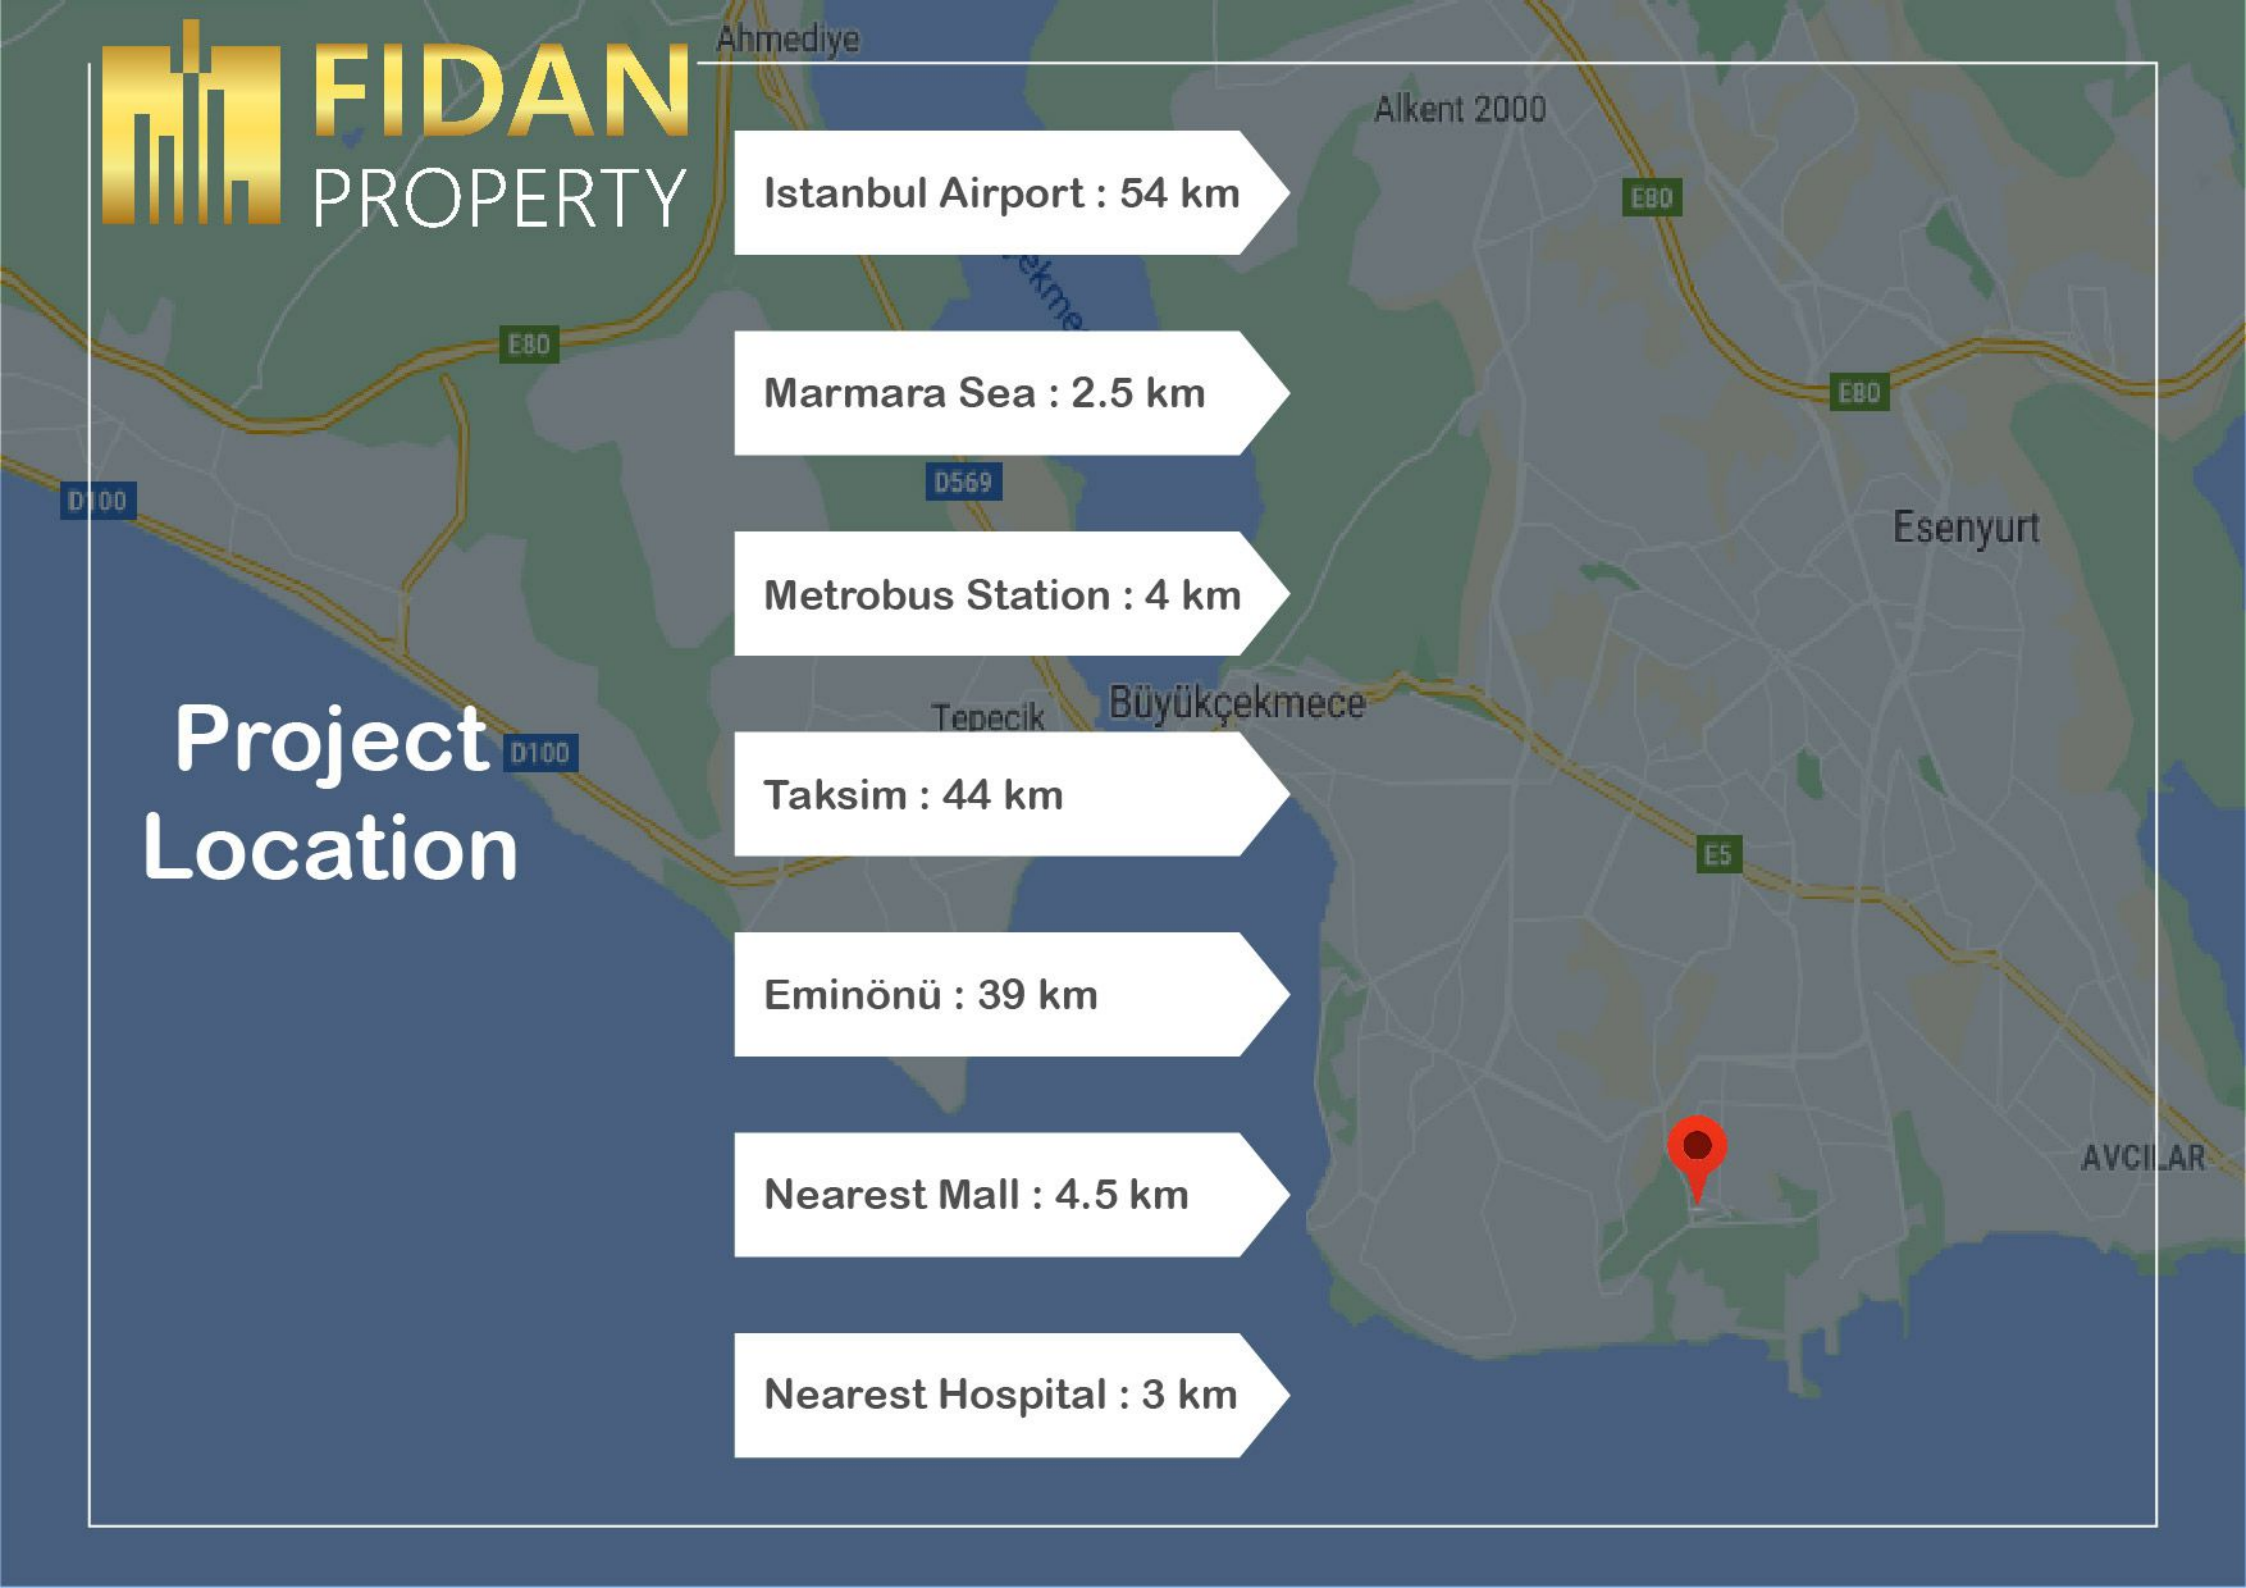

Security System

FIDAN
PROPERTY

Istanbul Airport : 54 km

Marmara Sea : 2.5 km

Metrobus Station : 4 km

Taksim : 44 km

Eminönü : 39 km

Nearest Mall : 4.5 km

Nearest Hospital : 3 km

Project Location

FIDAN PROPERTY

 +90 552 866 55 57

 info@fidanproperty.com

 www.fidanproperty.com