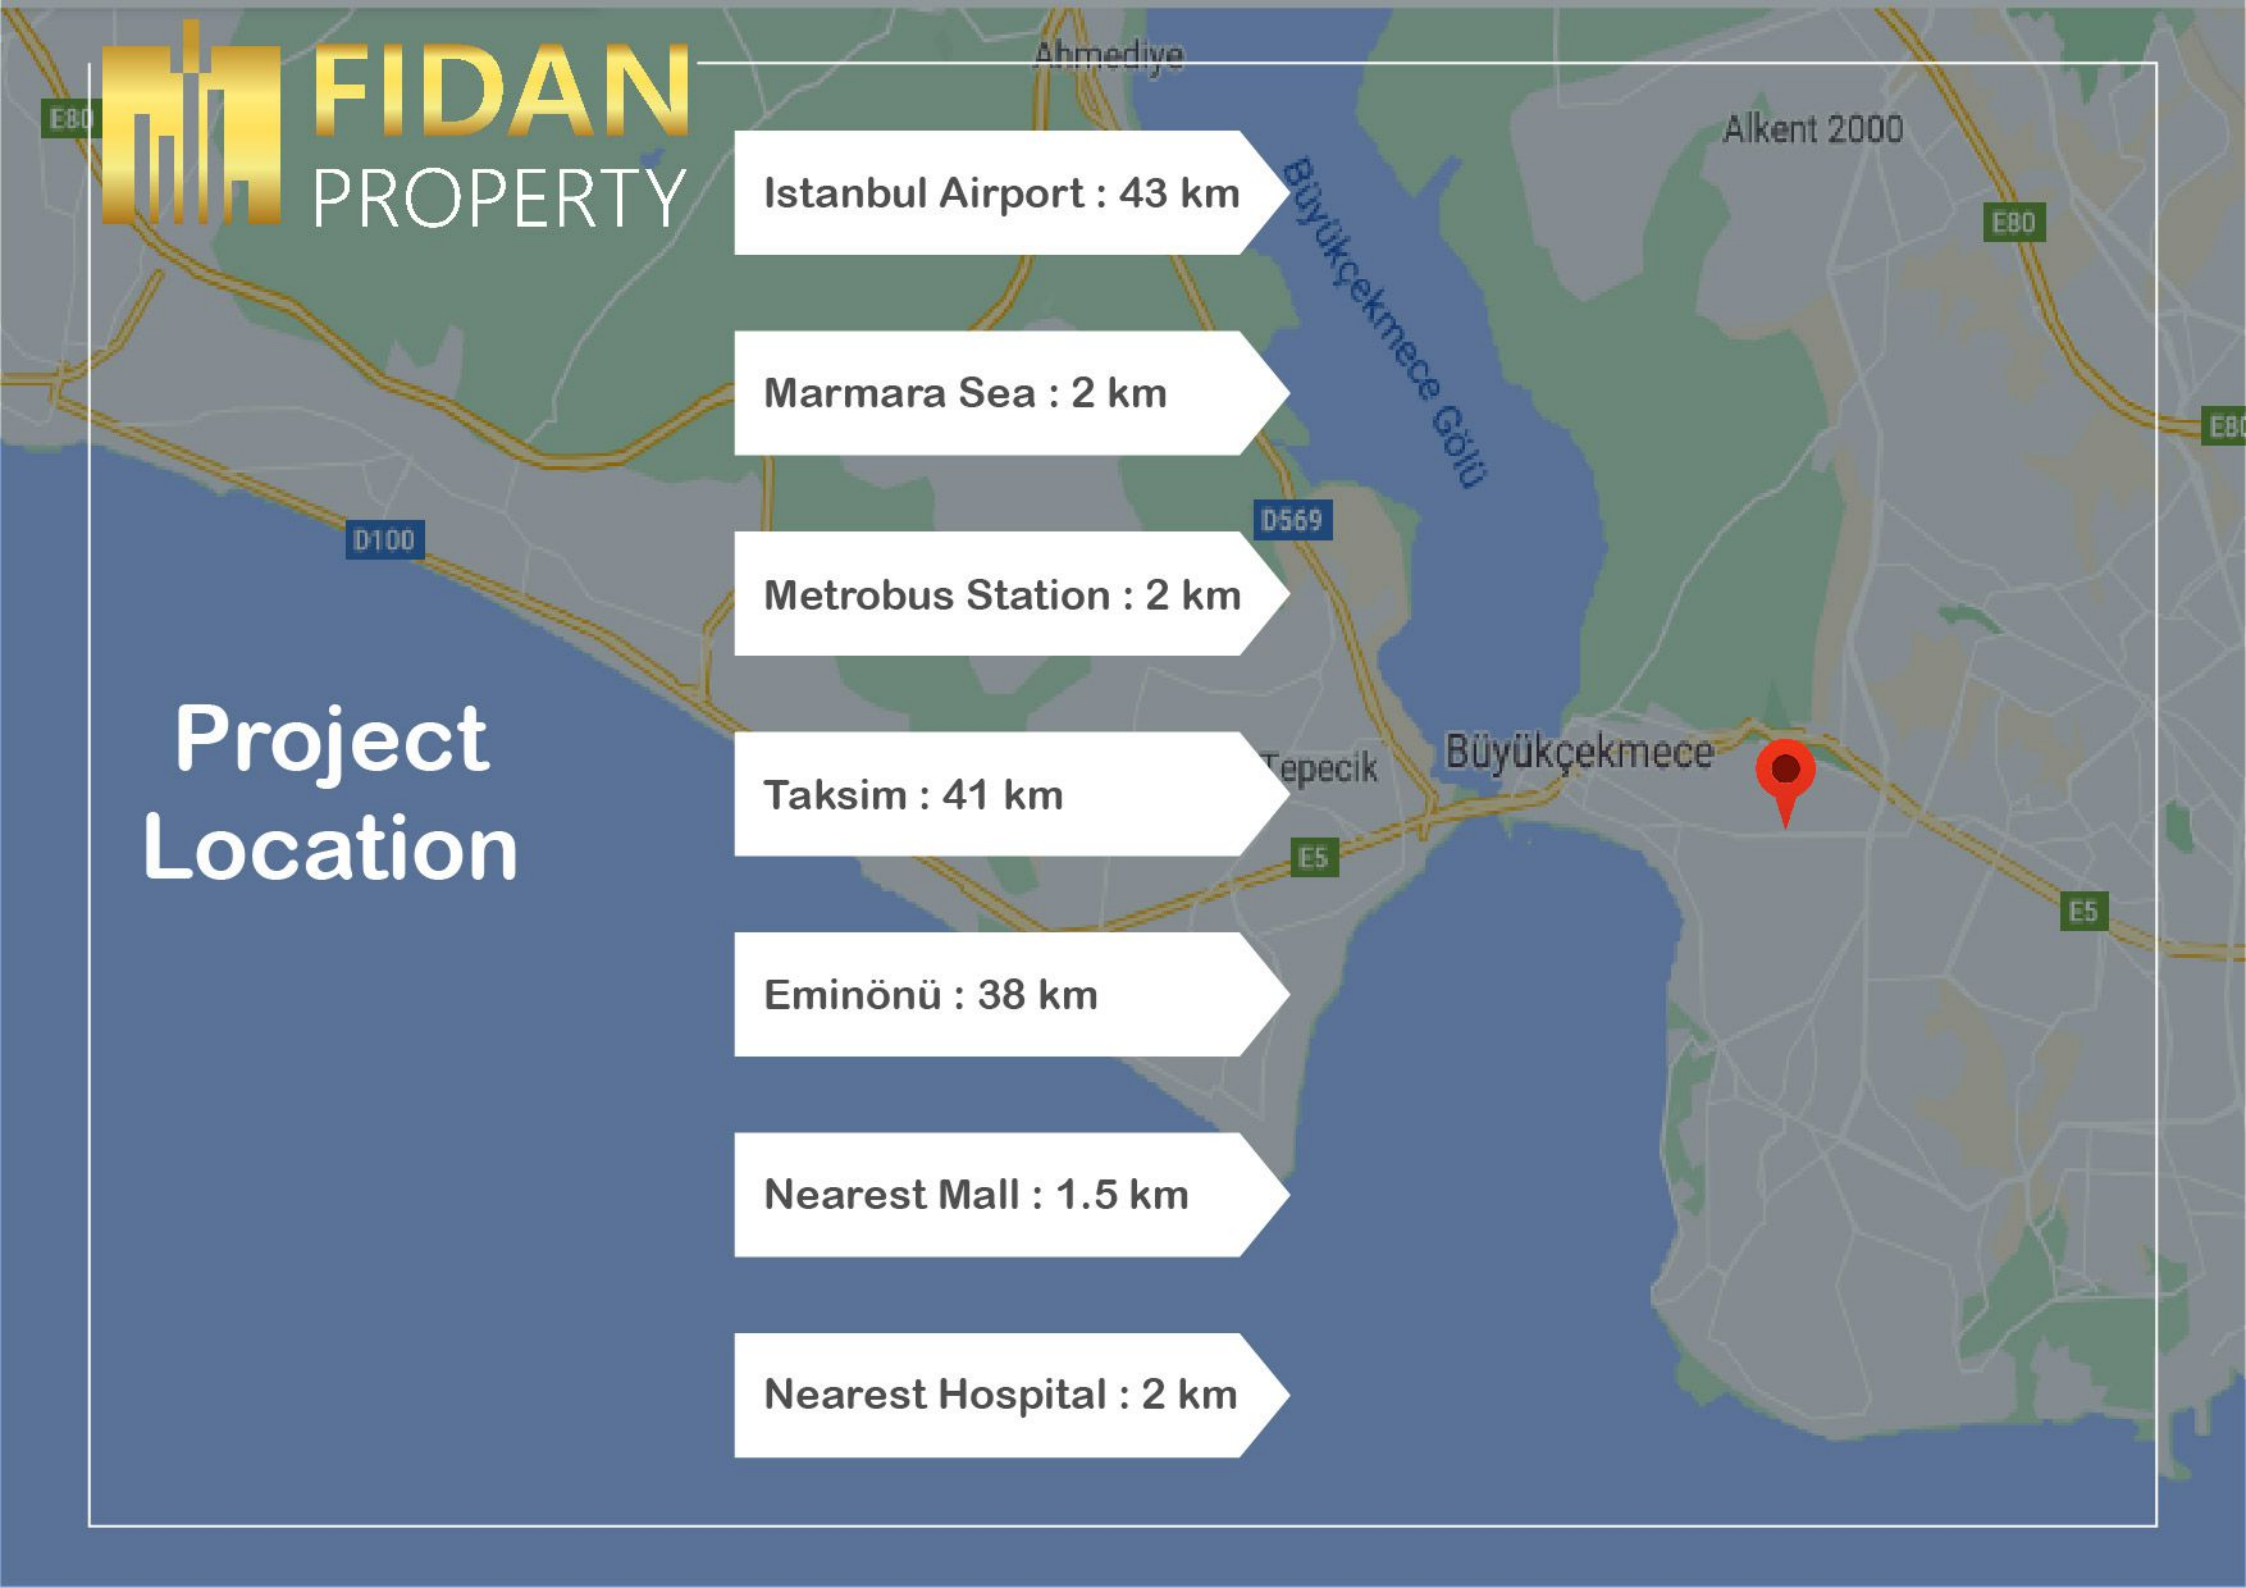

Project Location

Istanbul Airport : 43 km

Marmara Sea : 2 km

Metrobus Station : 2 km

Taksim : 41 km

Eminönü : 38 km

Nearest Mall : 1.5 km

Nearest Hospital : 2 km