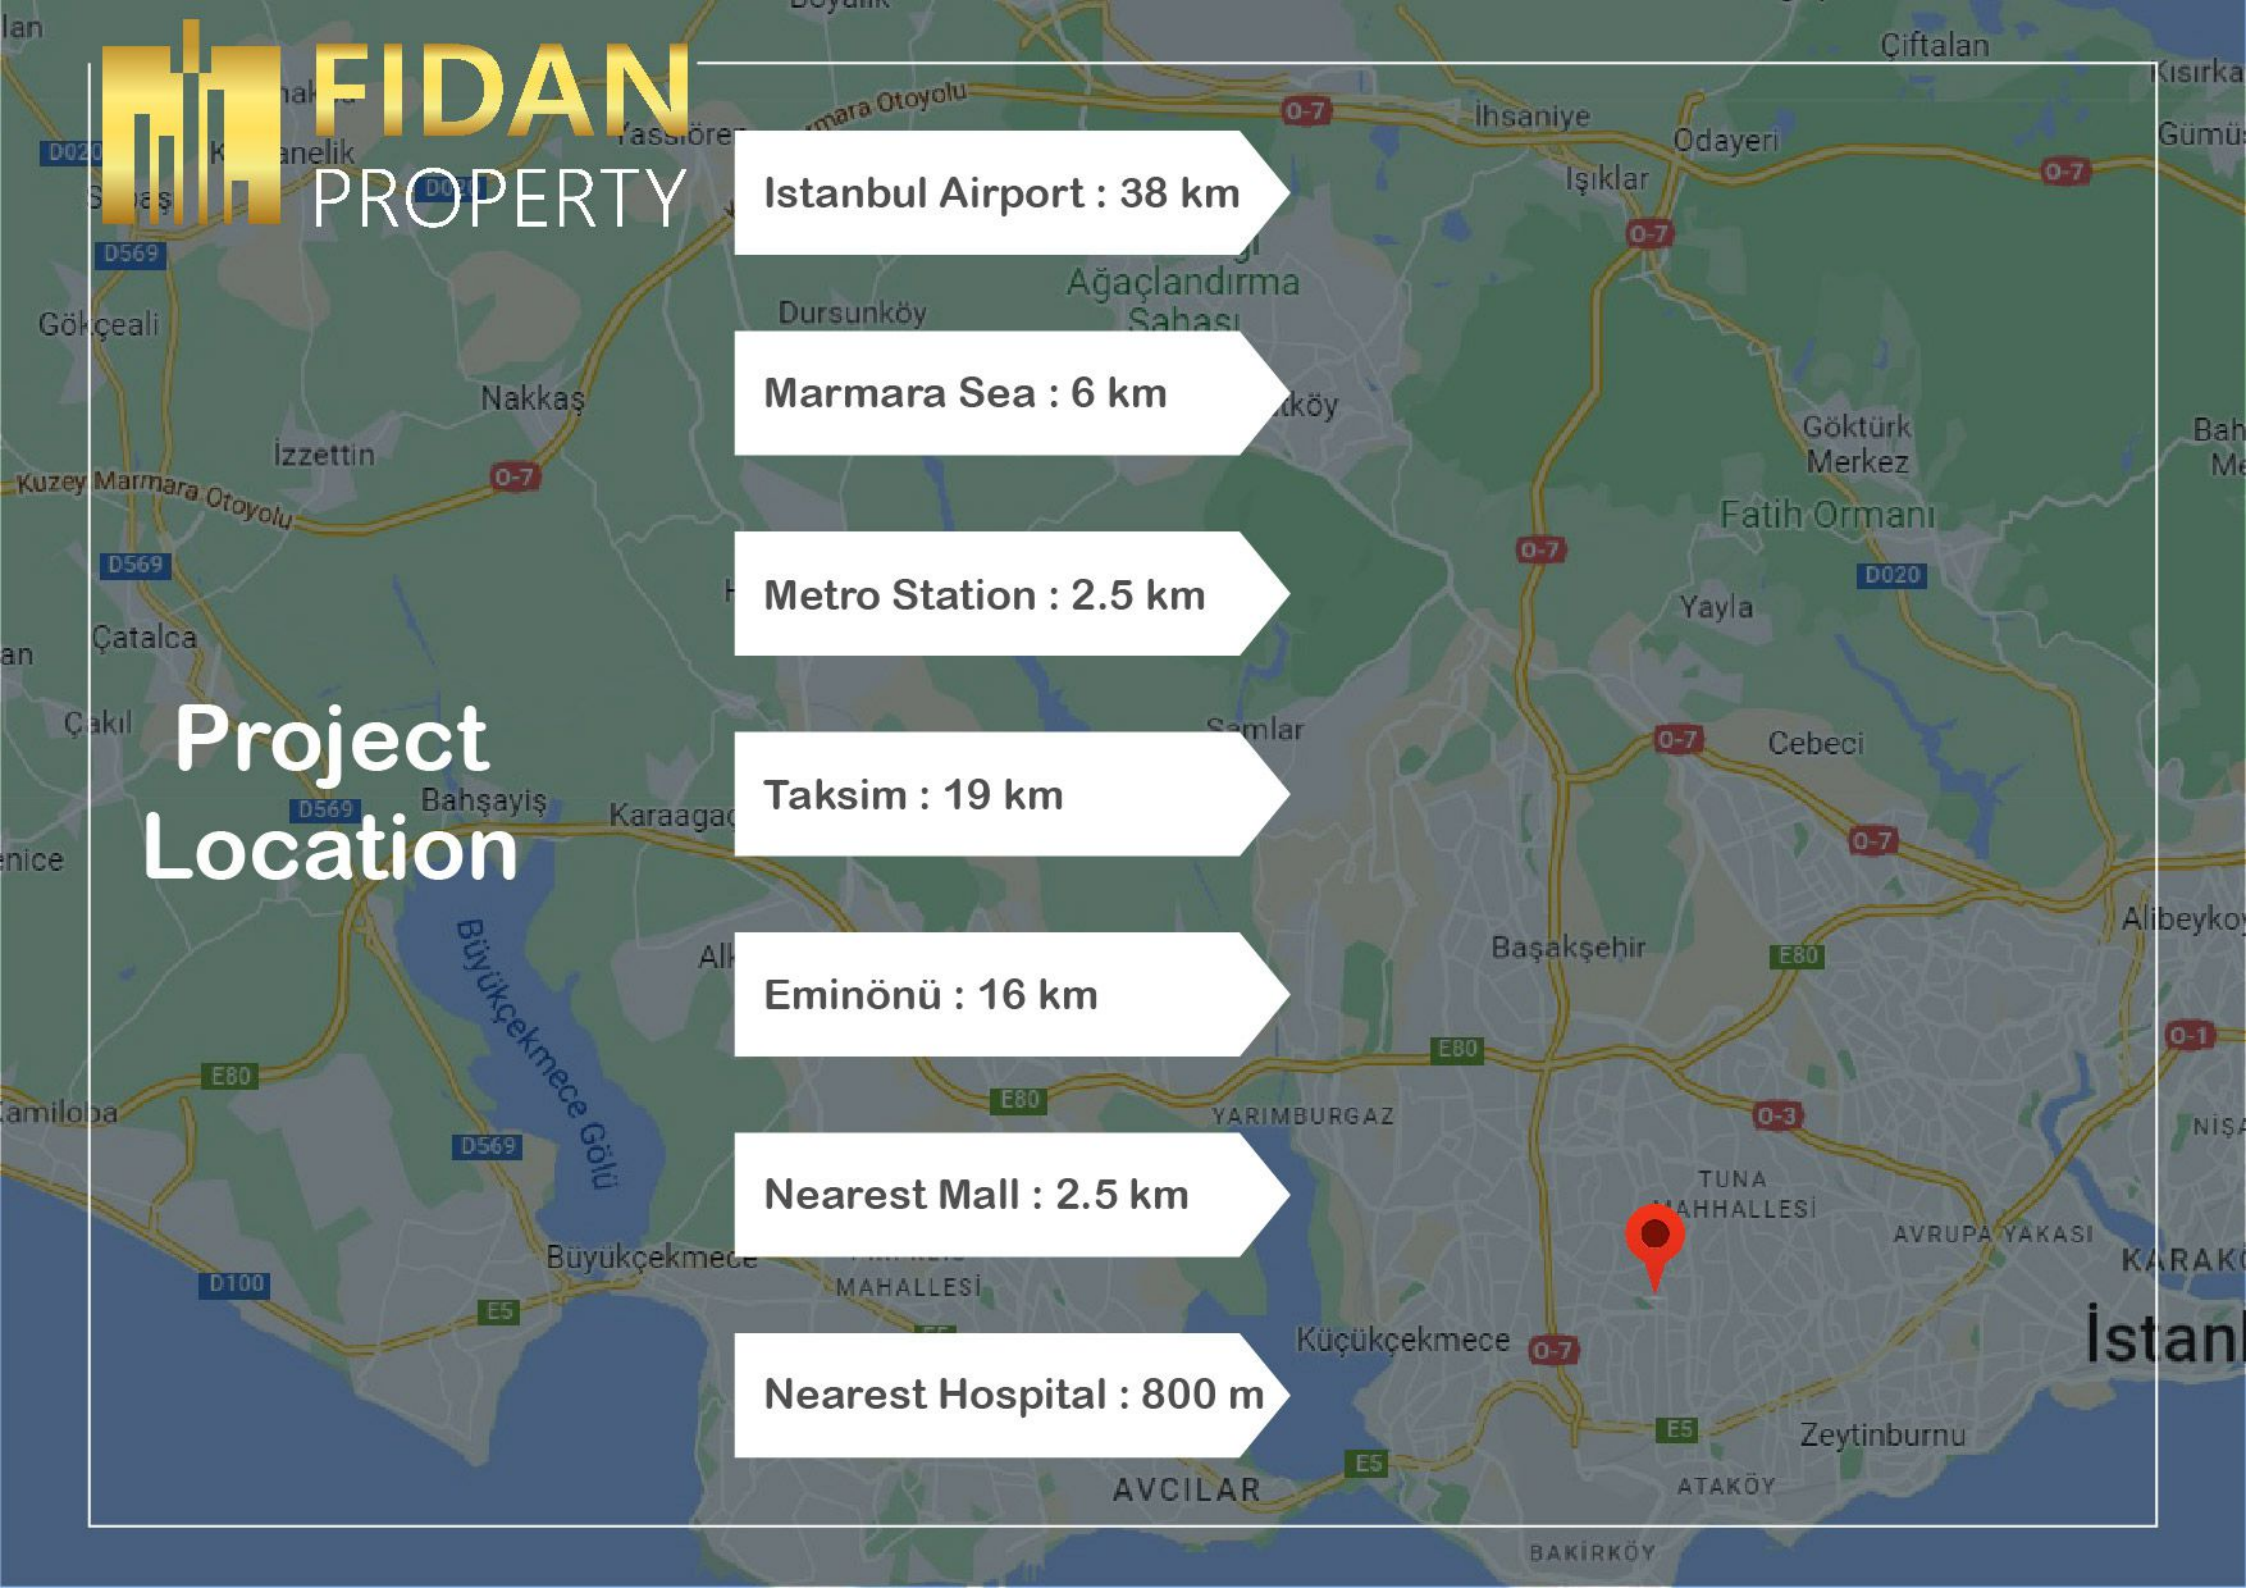

Project Location

Istanbul Airport : 38 km

Marmara Sea : 6 km

Metro Station : 2.5 km

Taksim : 19 km

Eminönü : 16 km

Nearest Mall : 2.5 km

Nearest Hospital : 800 m