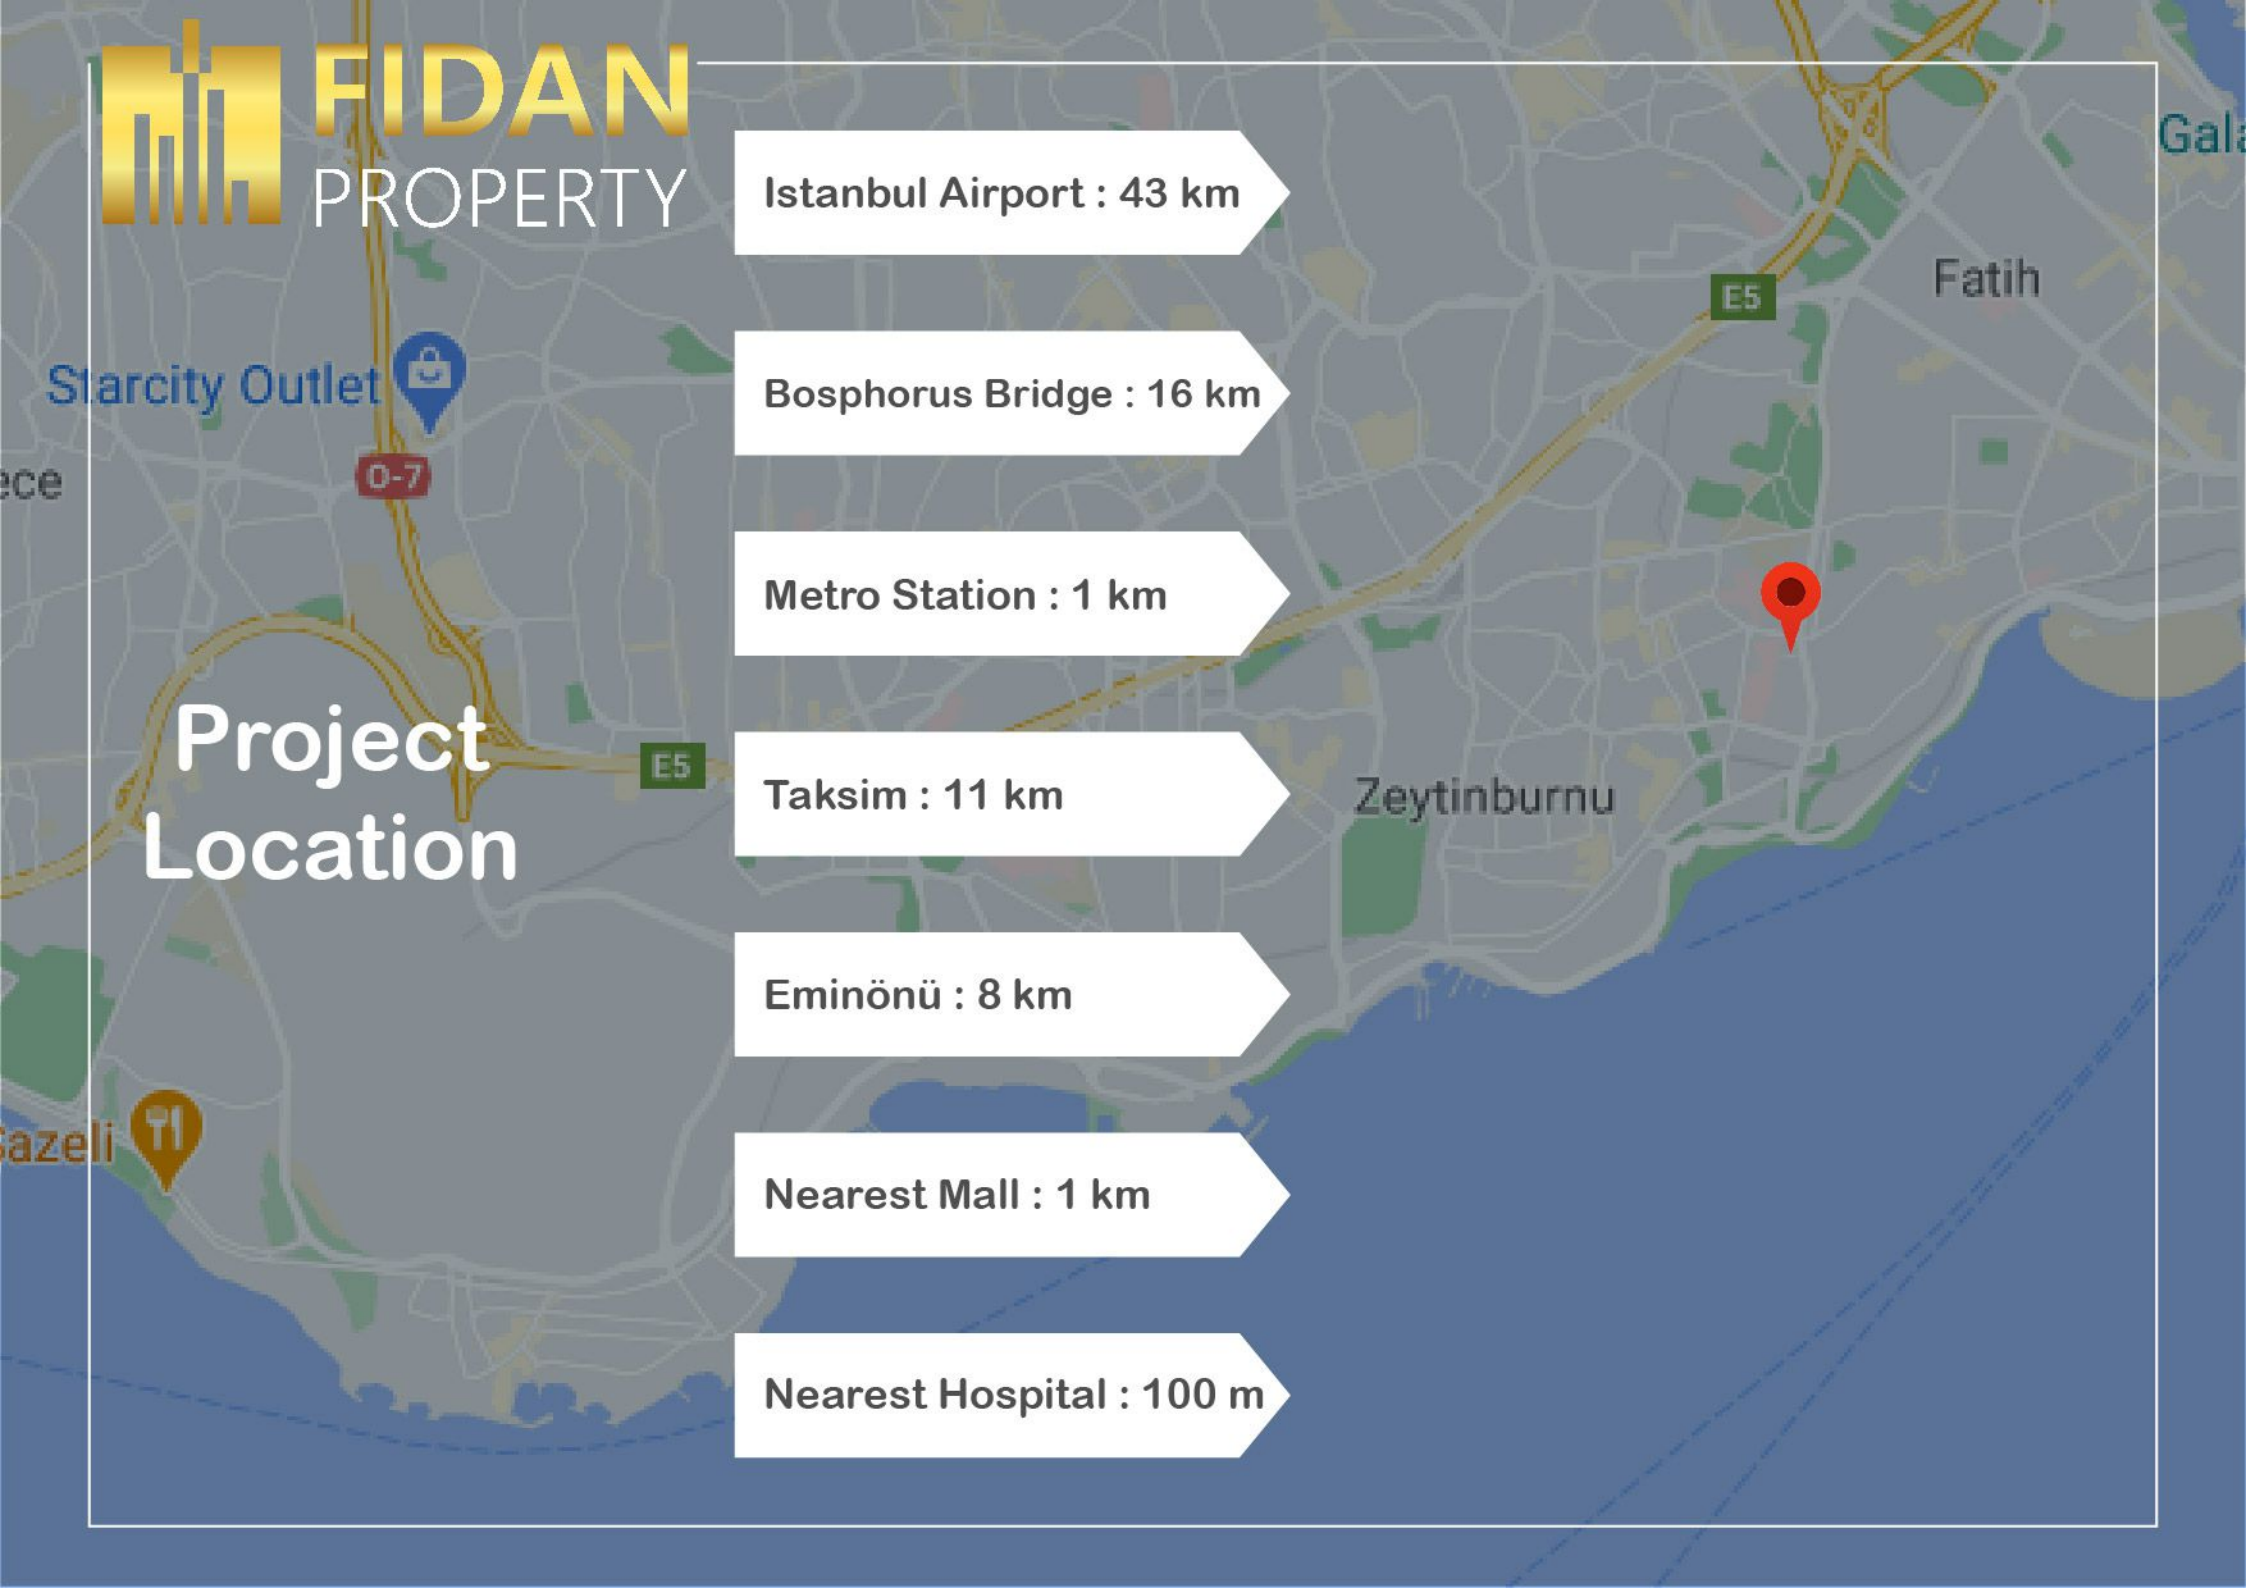

Gym

Sauna

Parking

Security System

FIDAN
PROPERTY

Istanbul Airport : 43 km

Bosphorus Bridge : 16 km

Metro Station : 1 km

Taksim : 11 km

Eminönü : 8 km

Nearest Mall : 1 km

Nearest Hospital : 100 m

**Project
Location**

 +90 552 866 55 57

 info@fidanproperty.com

 www.fidanproperty.com