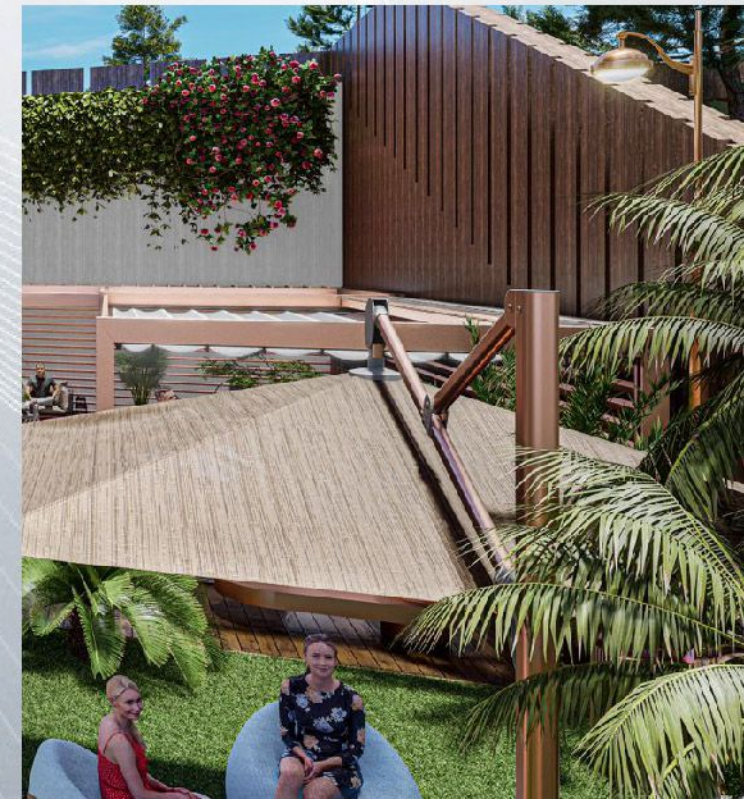

Price list & Payment method

2+1

127 m2

470.000 - 550.000 $

3+1

144 m2

513.000 - 590.000 $

50 % Down Payment 15 Months Installment