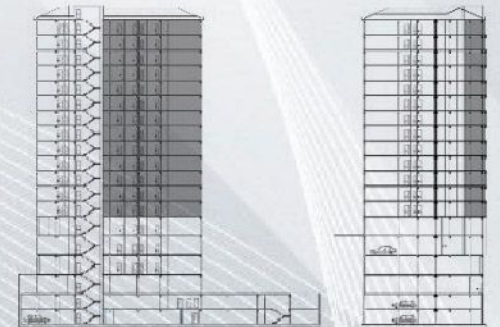

D-D KESİTİ

A-A KESİTİ