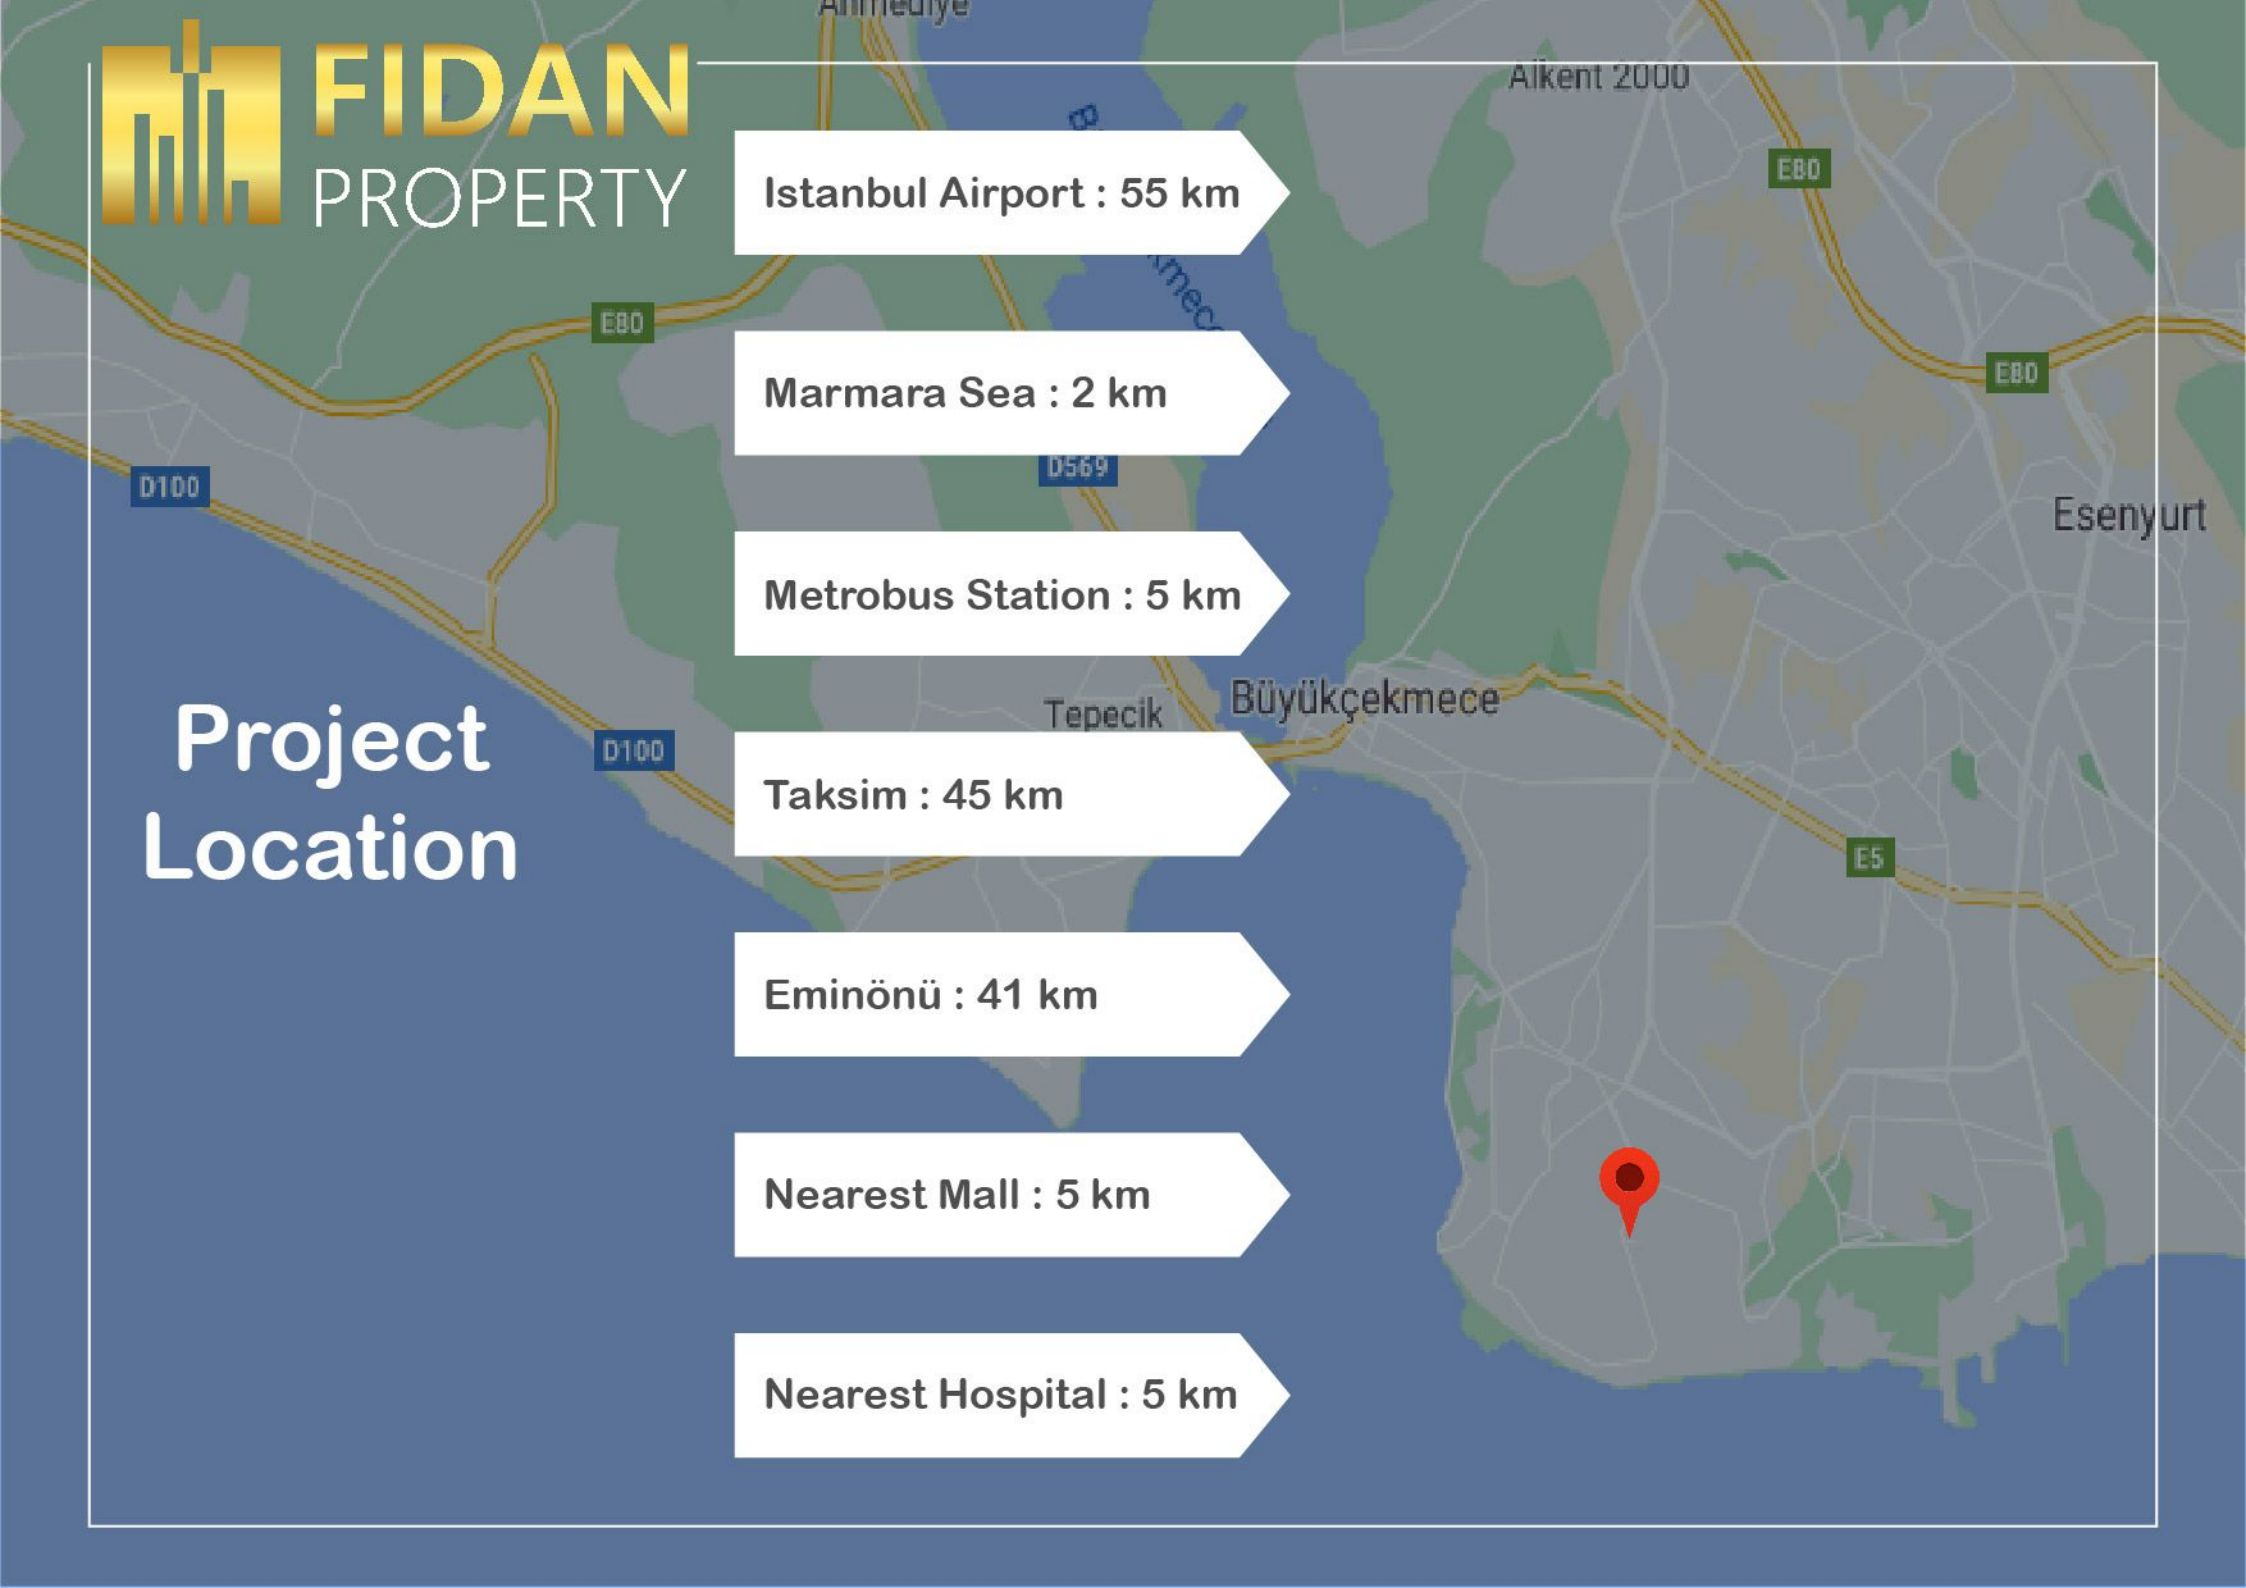

Parking

Security System

FIDAN
PROPERTY

Project Location

Istanbul Airport : 55 km

Marmara Sea : 2 km

Metrobus Station : 5 km

Taksim : 45 km

Eminönü : 41 km

Nearest Mall : 5 km

Nearest Hospital : 5 km

 +90 552 866 55 57

 info@fidanproperty.com

 www.fidanproperty.com