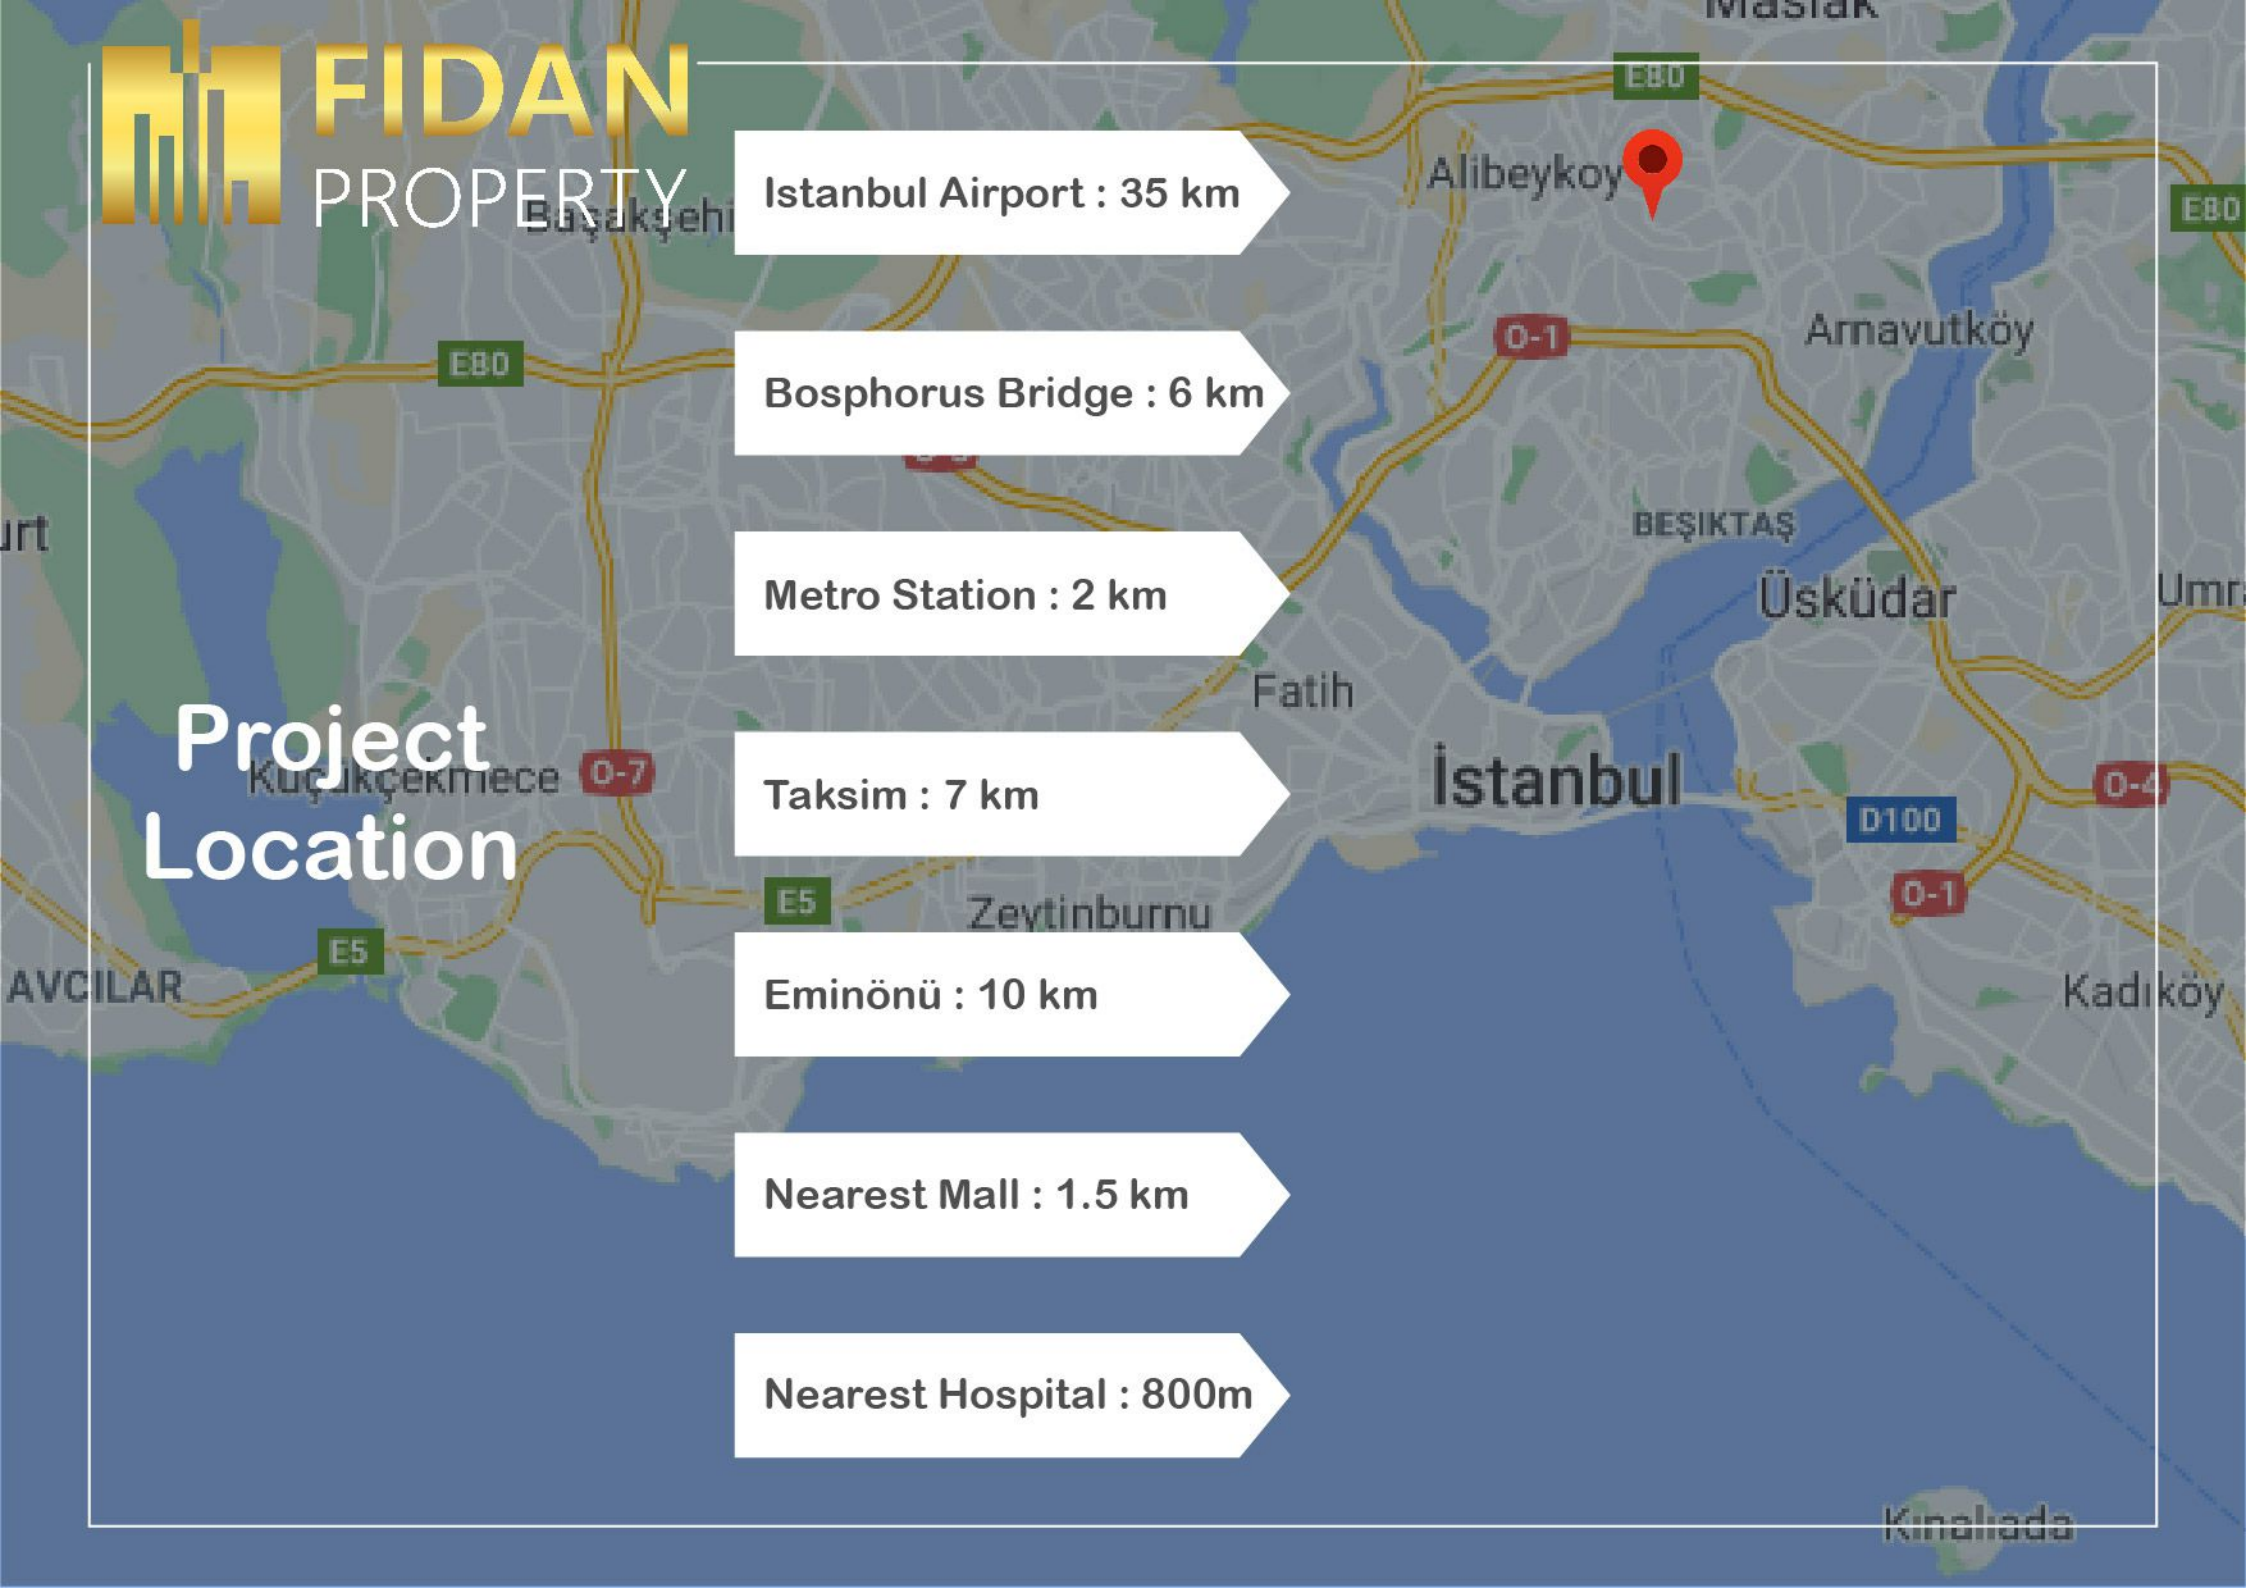

Istanbul Airport : 35 km

Bosphorus Bridge : 6 km

Metro Station : 2 km

Taksim : 7 km

Eminönü : 10 km

Nearest Mall : 1.5 km

Nearest Hospital : 800m

Project Location