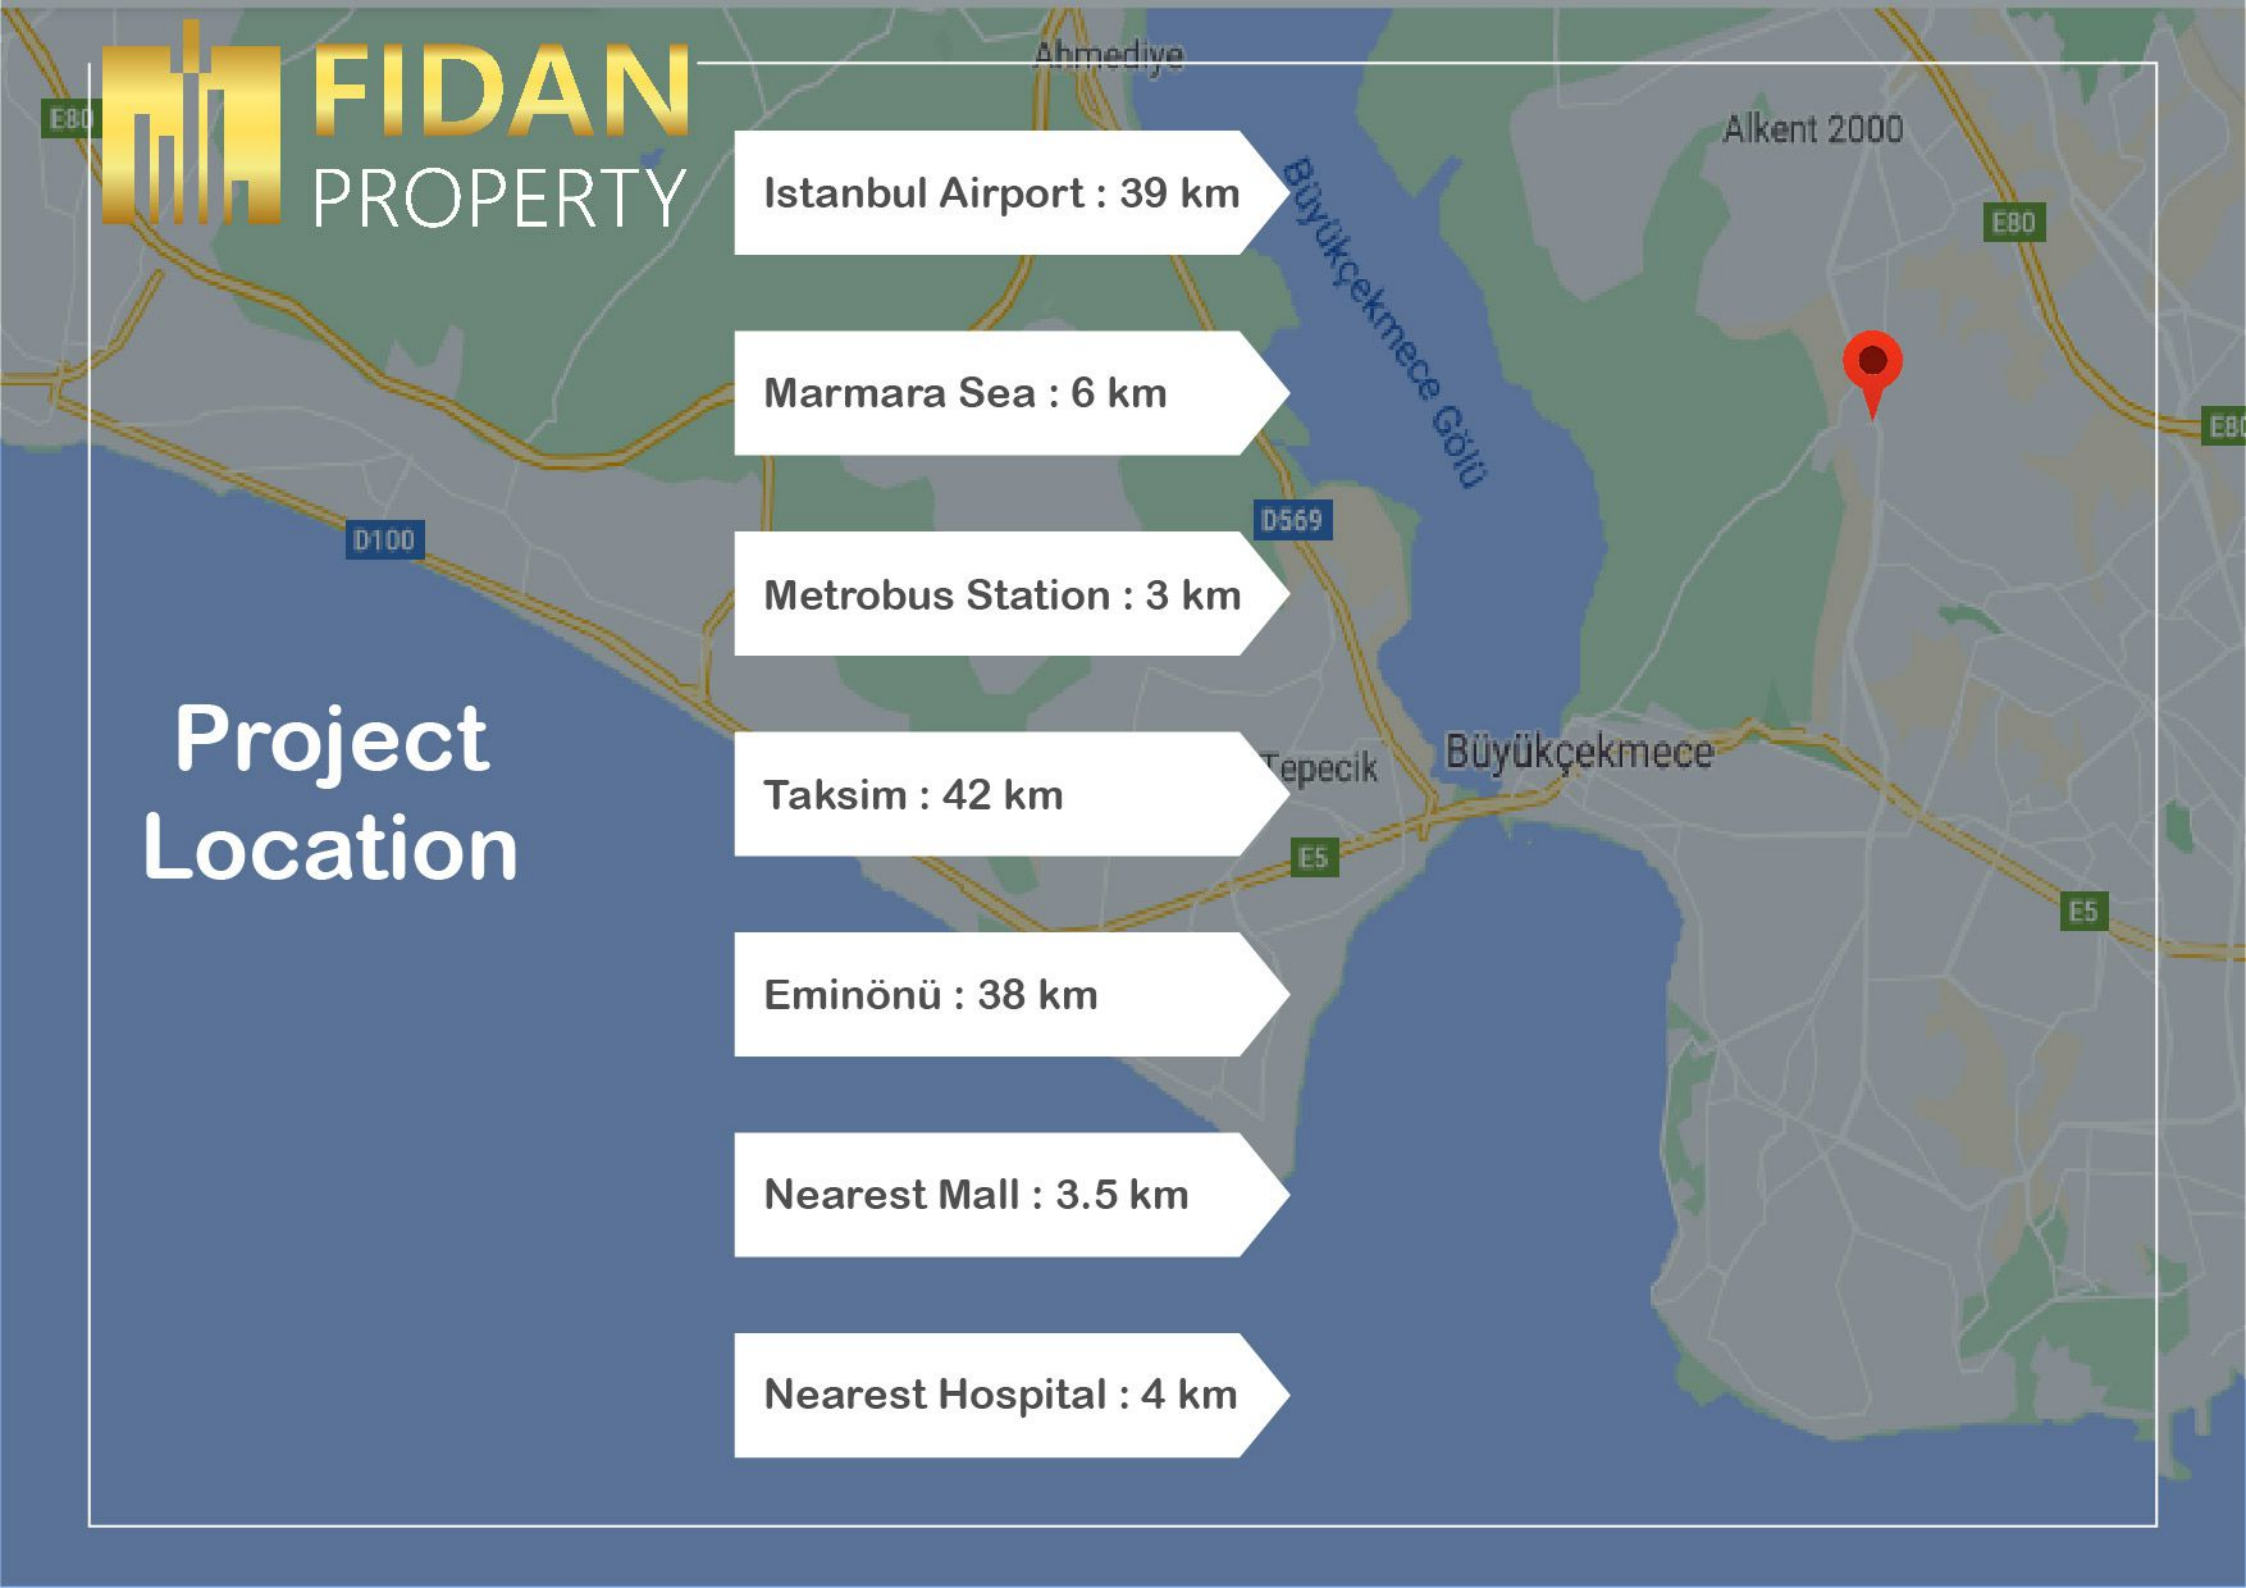

## Project Location

Istanbul Airport : 39 km

Marmara Sea : 6 km

Metrobus Station : 3 km

Taksim : 42 km

Eminönü : 38 km

Nearest Mall : 3.5 km

Nearest Hospital : 4 km