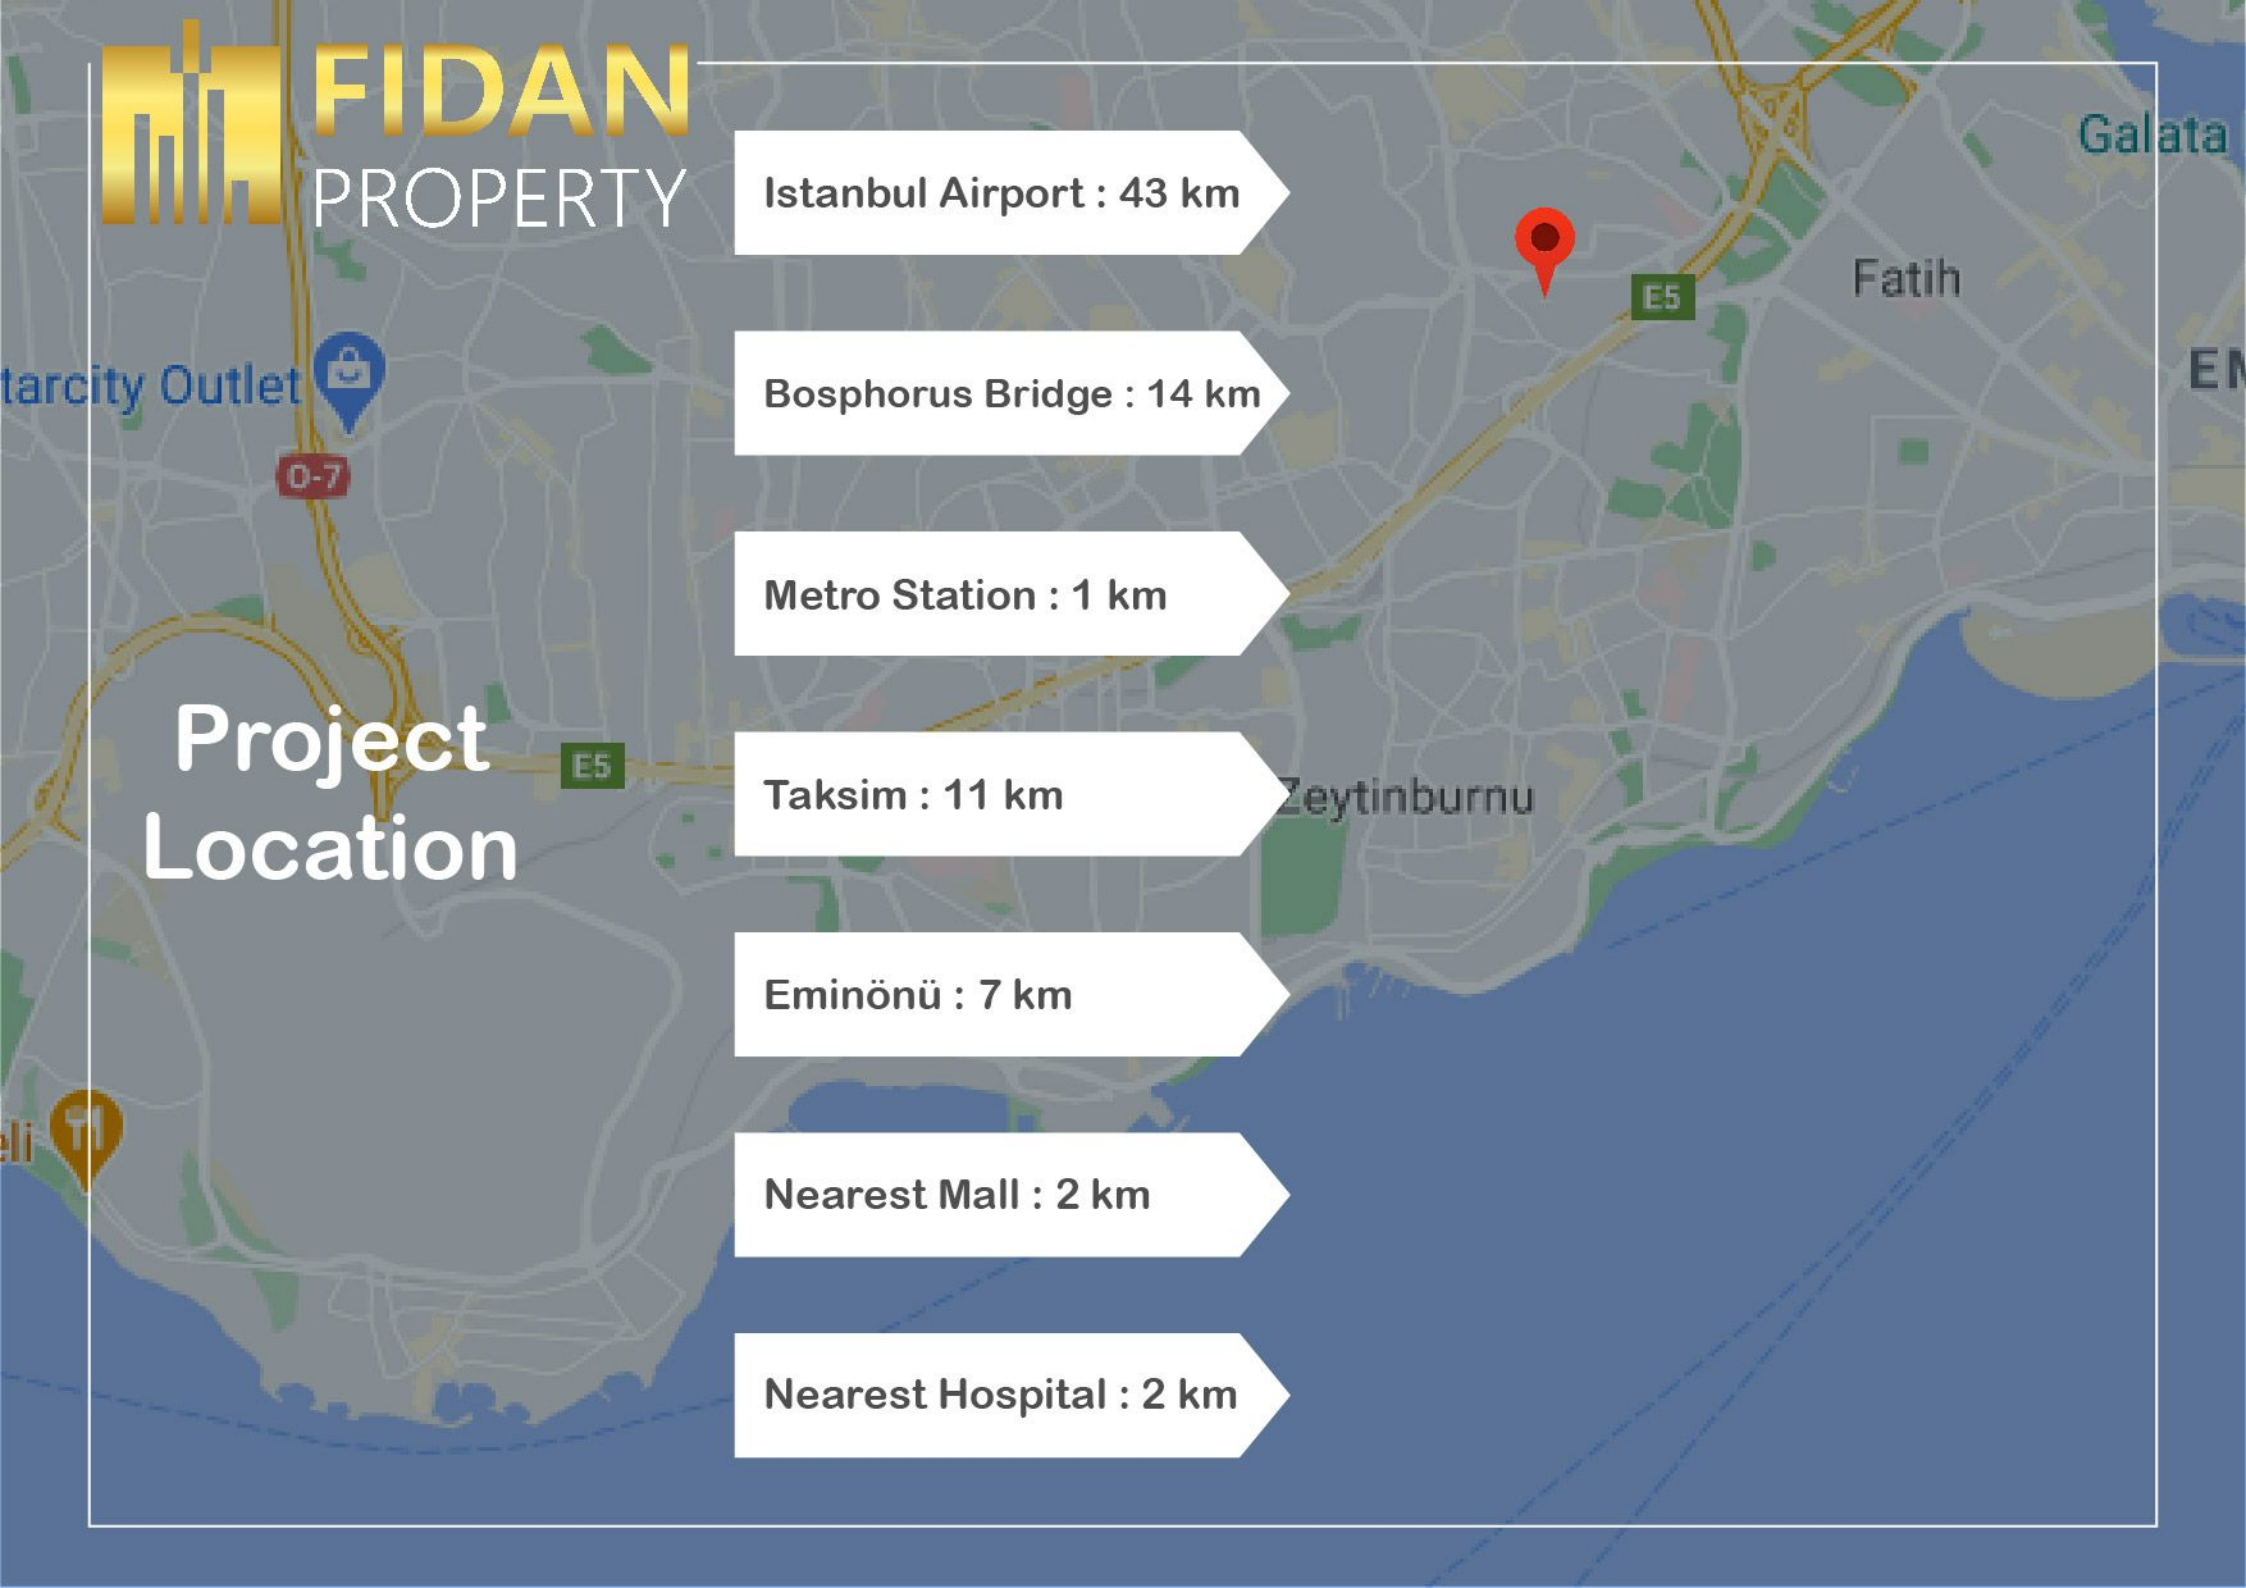

FIDAN
PROPERTY

Istanbul Airport : 43 km

Bosphorus Bridge : 14 km

Metro Station : 1 km

Taksim : 11 km

Eminönü : 7 km

Nearest Mall : 2 km

Nearest Hospital : 2 km

**Project
Location**