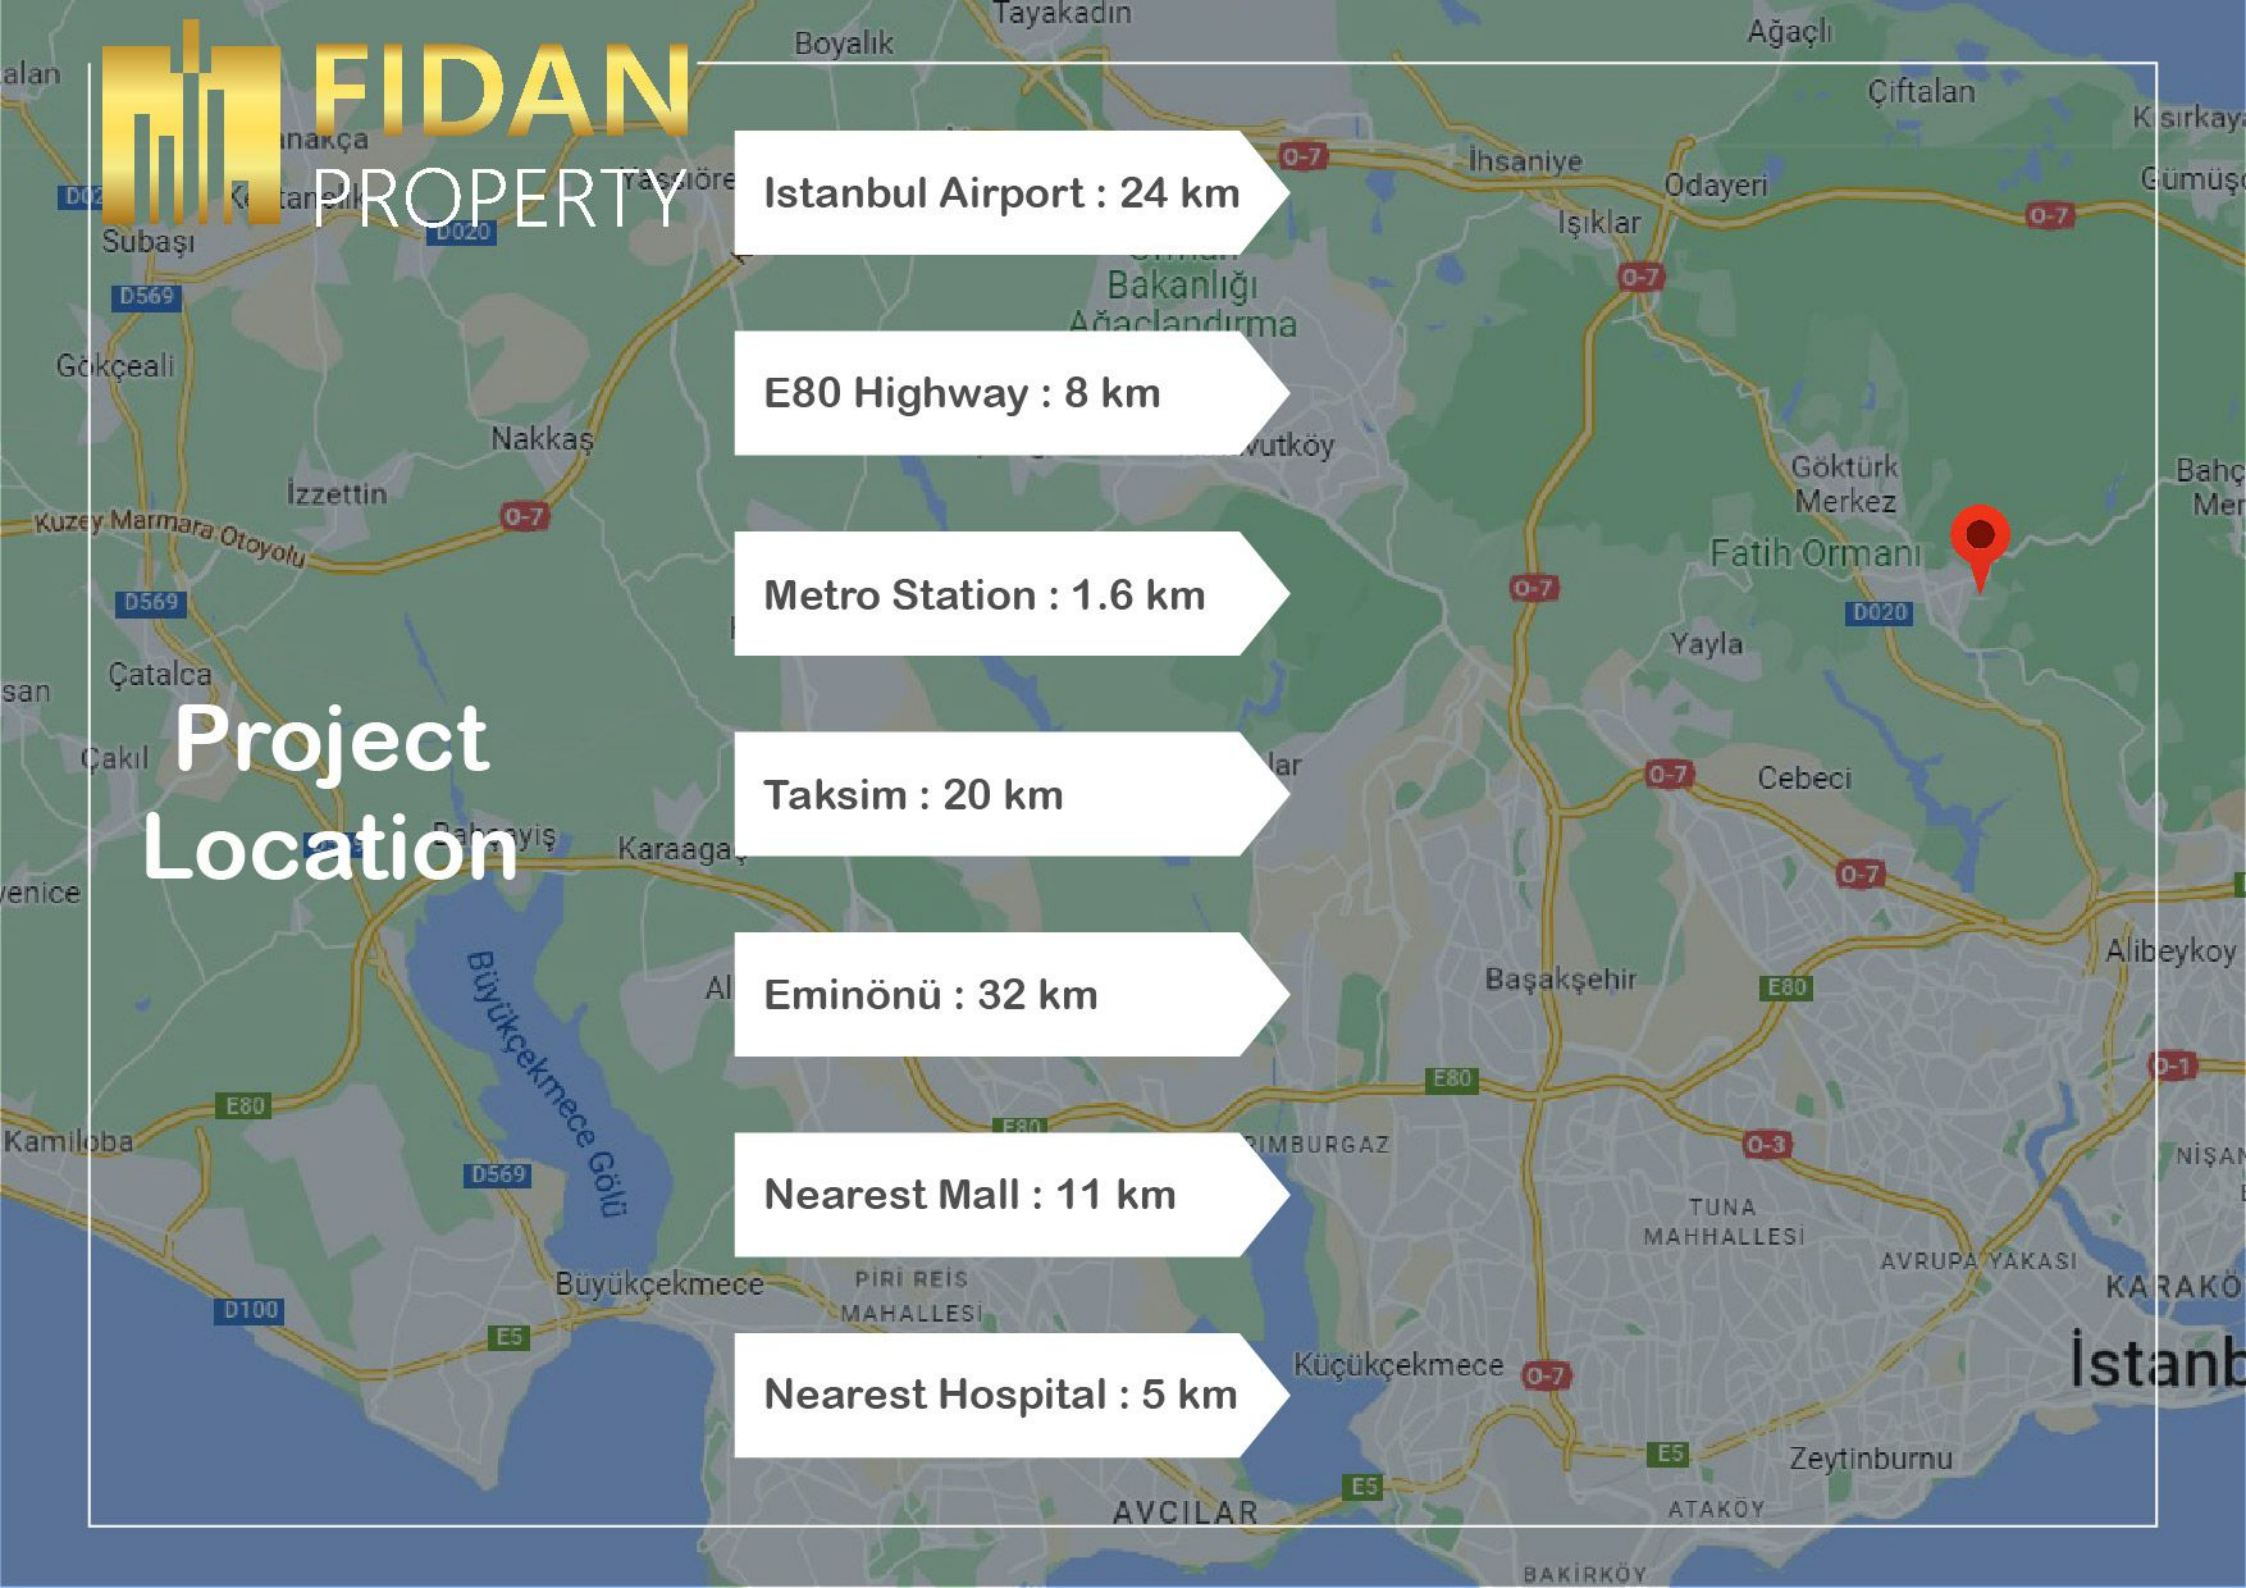

Kids Playground

Green Areas

Parking

Security System

Istanbul Airport : 24 km

E80 Highway : 8 km

Metro Station : 1.6 km

Taksim : 20 km

Eminönü : 32 km

Nearest Mall : 11 km

Nearest Hospital : 5 km

Project Location

 +90 552 866 55 57

 info@fidanproperty.com

 www.fidanproperty.com