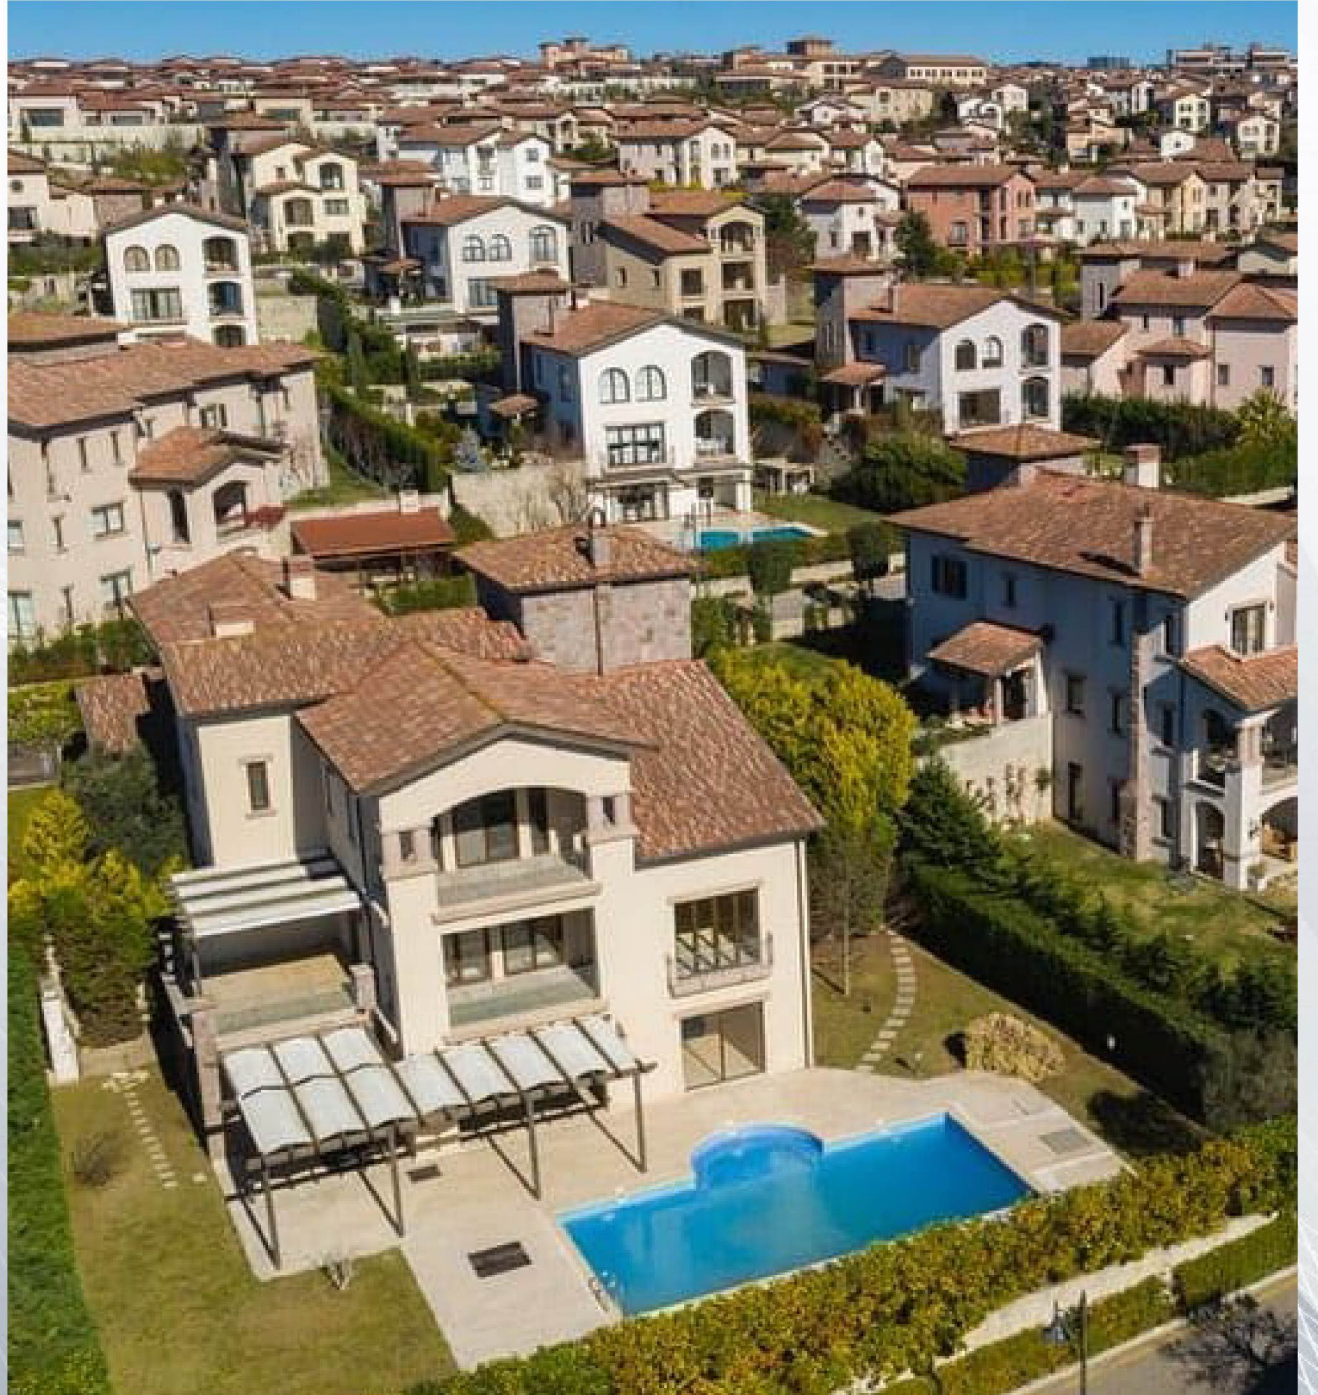

General Information

Location İstanbul – Büyükçekmece

Number of apartments 469

Apartment type Apartments - Villas

Price Starting from 14.810.000 TL

Area 286 – 530 m2

Distance to Taksim 46 Minutes

Distance to Istanbul Airport 38 Minutes

Distance to Metrobus Station 15 Minutes

Delivery date 1st Phase Is Ready
2nd Phase In 03 / 2023