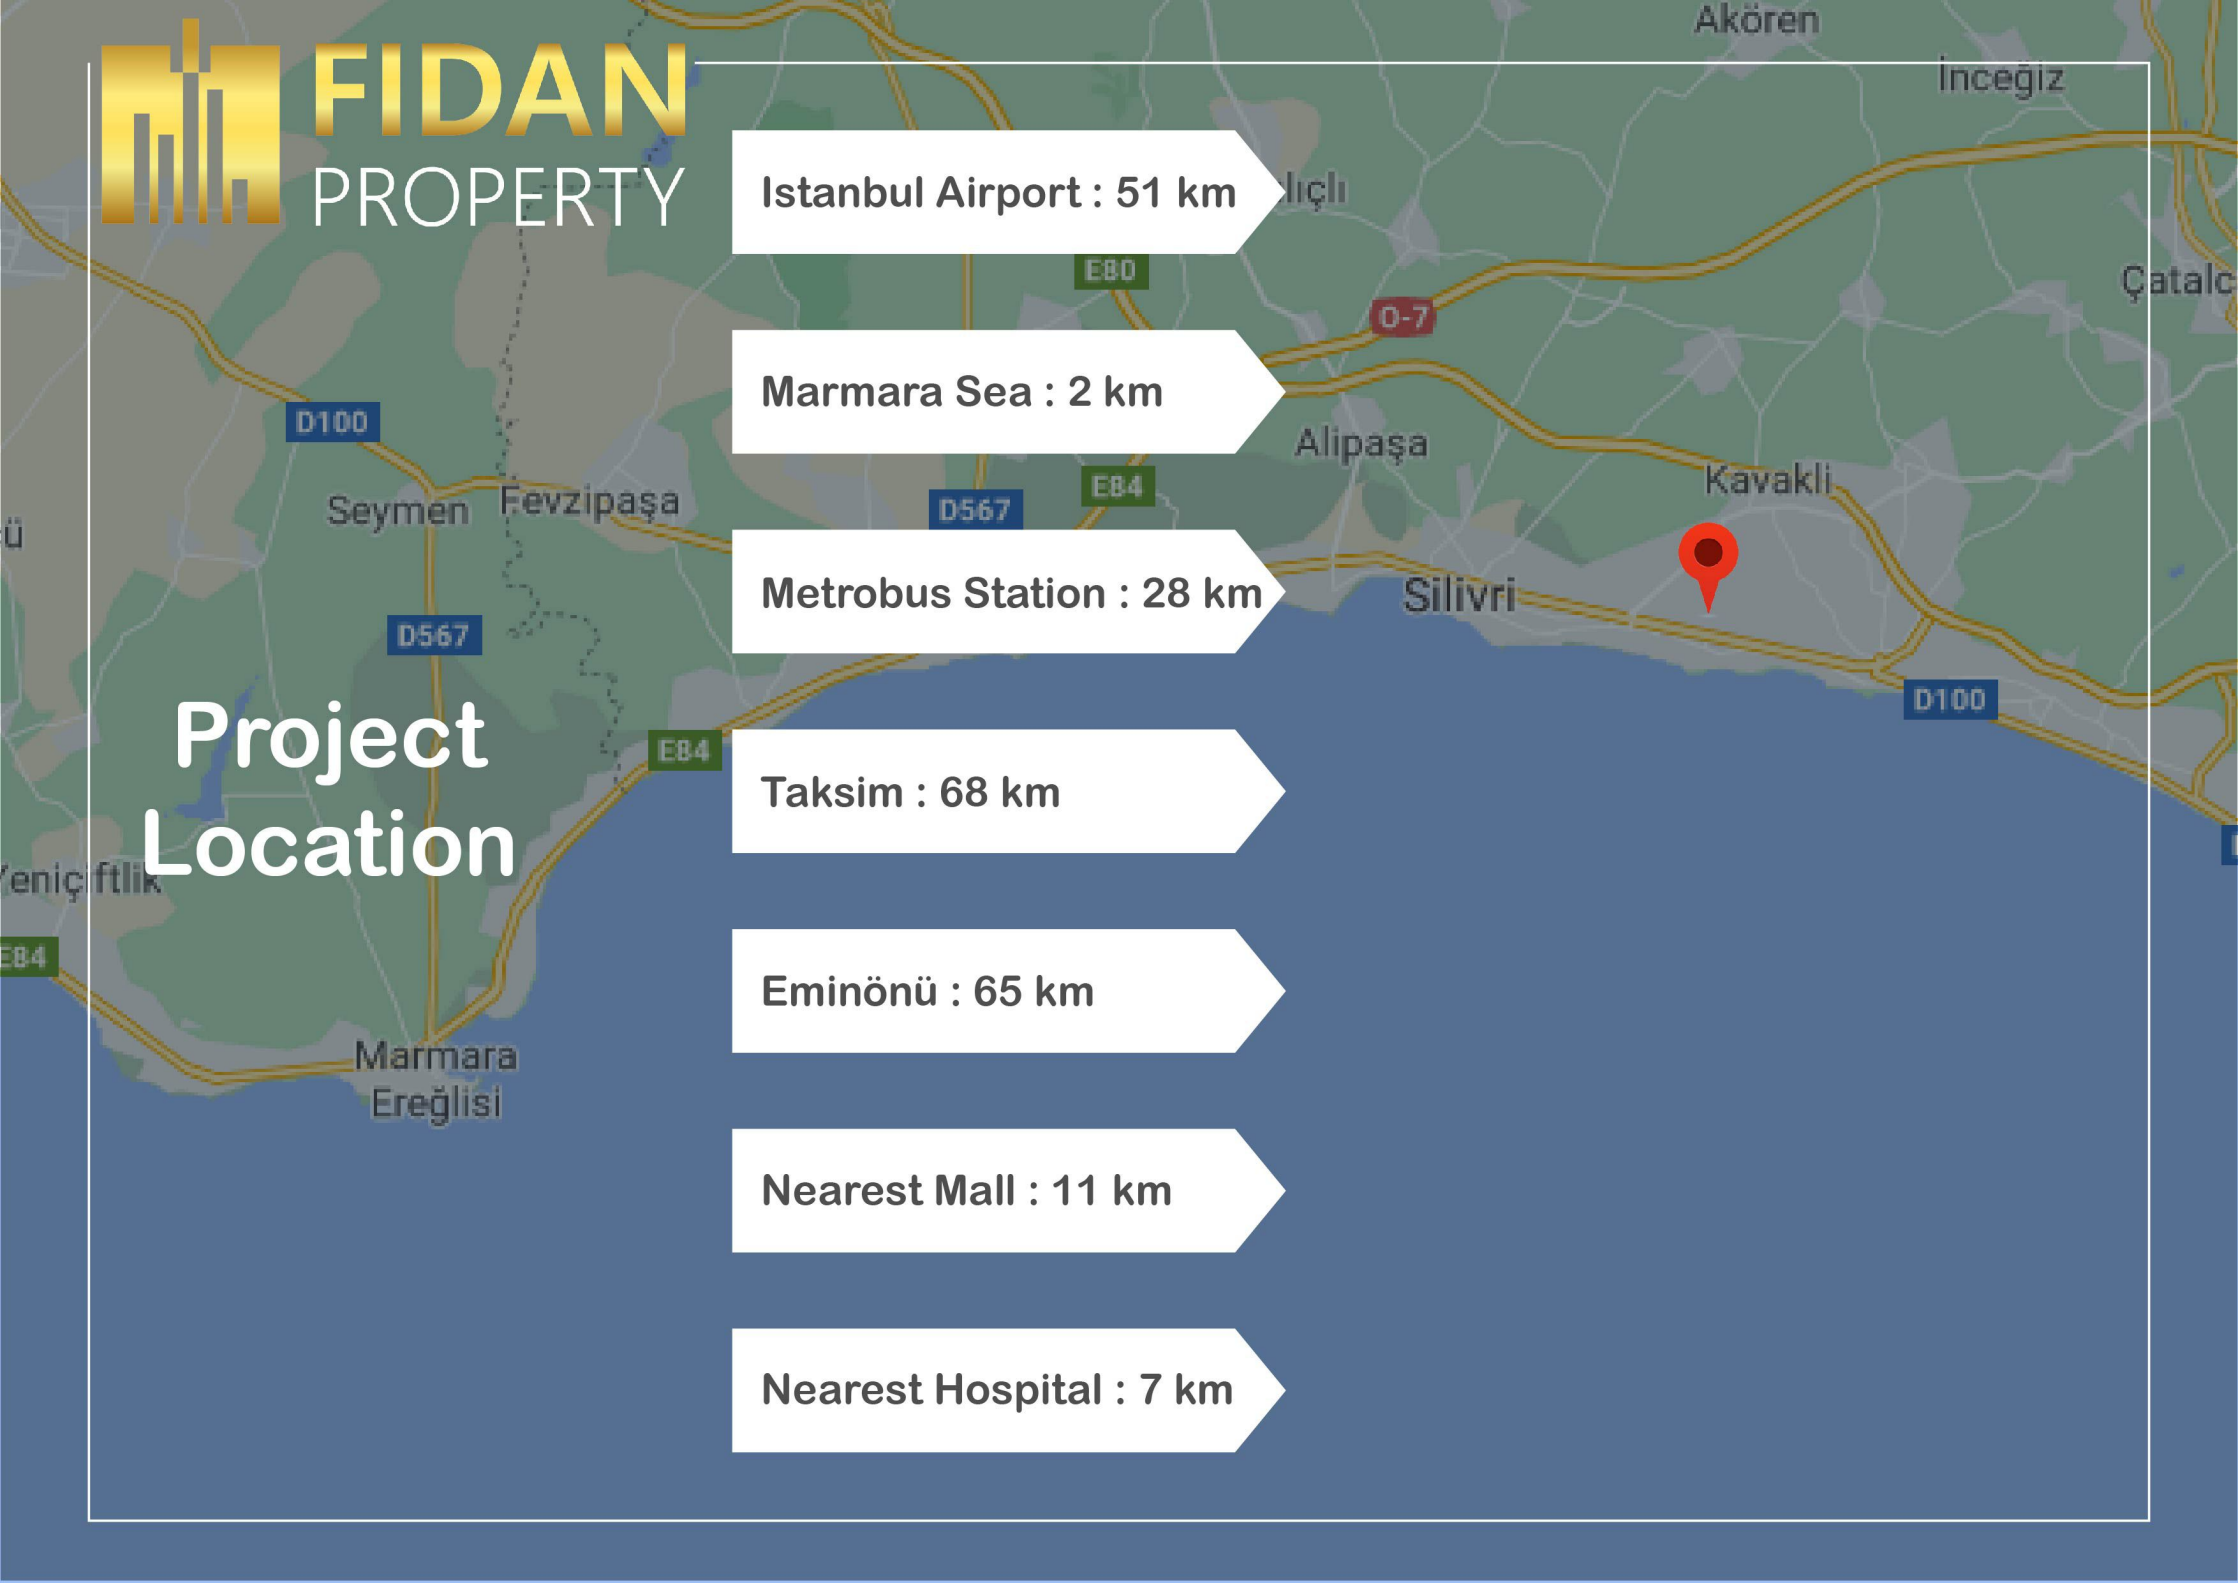

Project Location

Istanbul Airport : 51 km

Marmara Sea : 2 km

Metrobus Station : 28 km

Taksim : 68 km

Eminönü : 65 km

Nearest Mall : 11 km

Nearest Hospital : 7 km