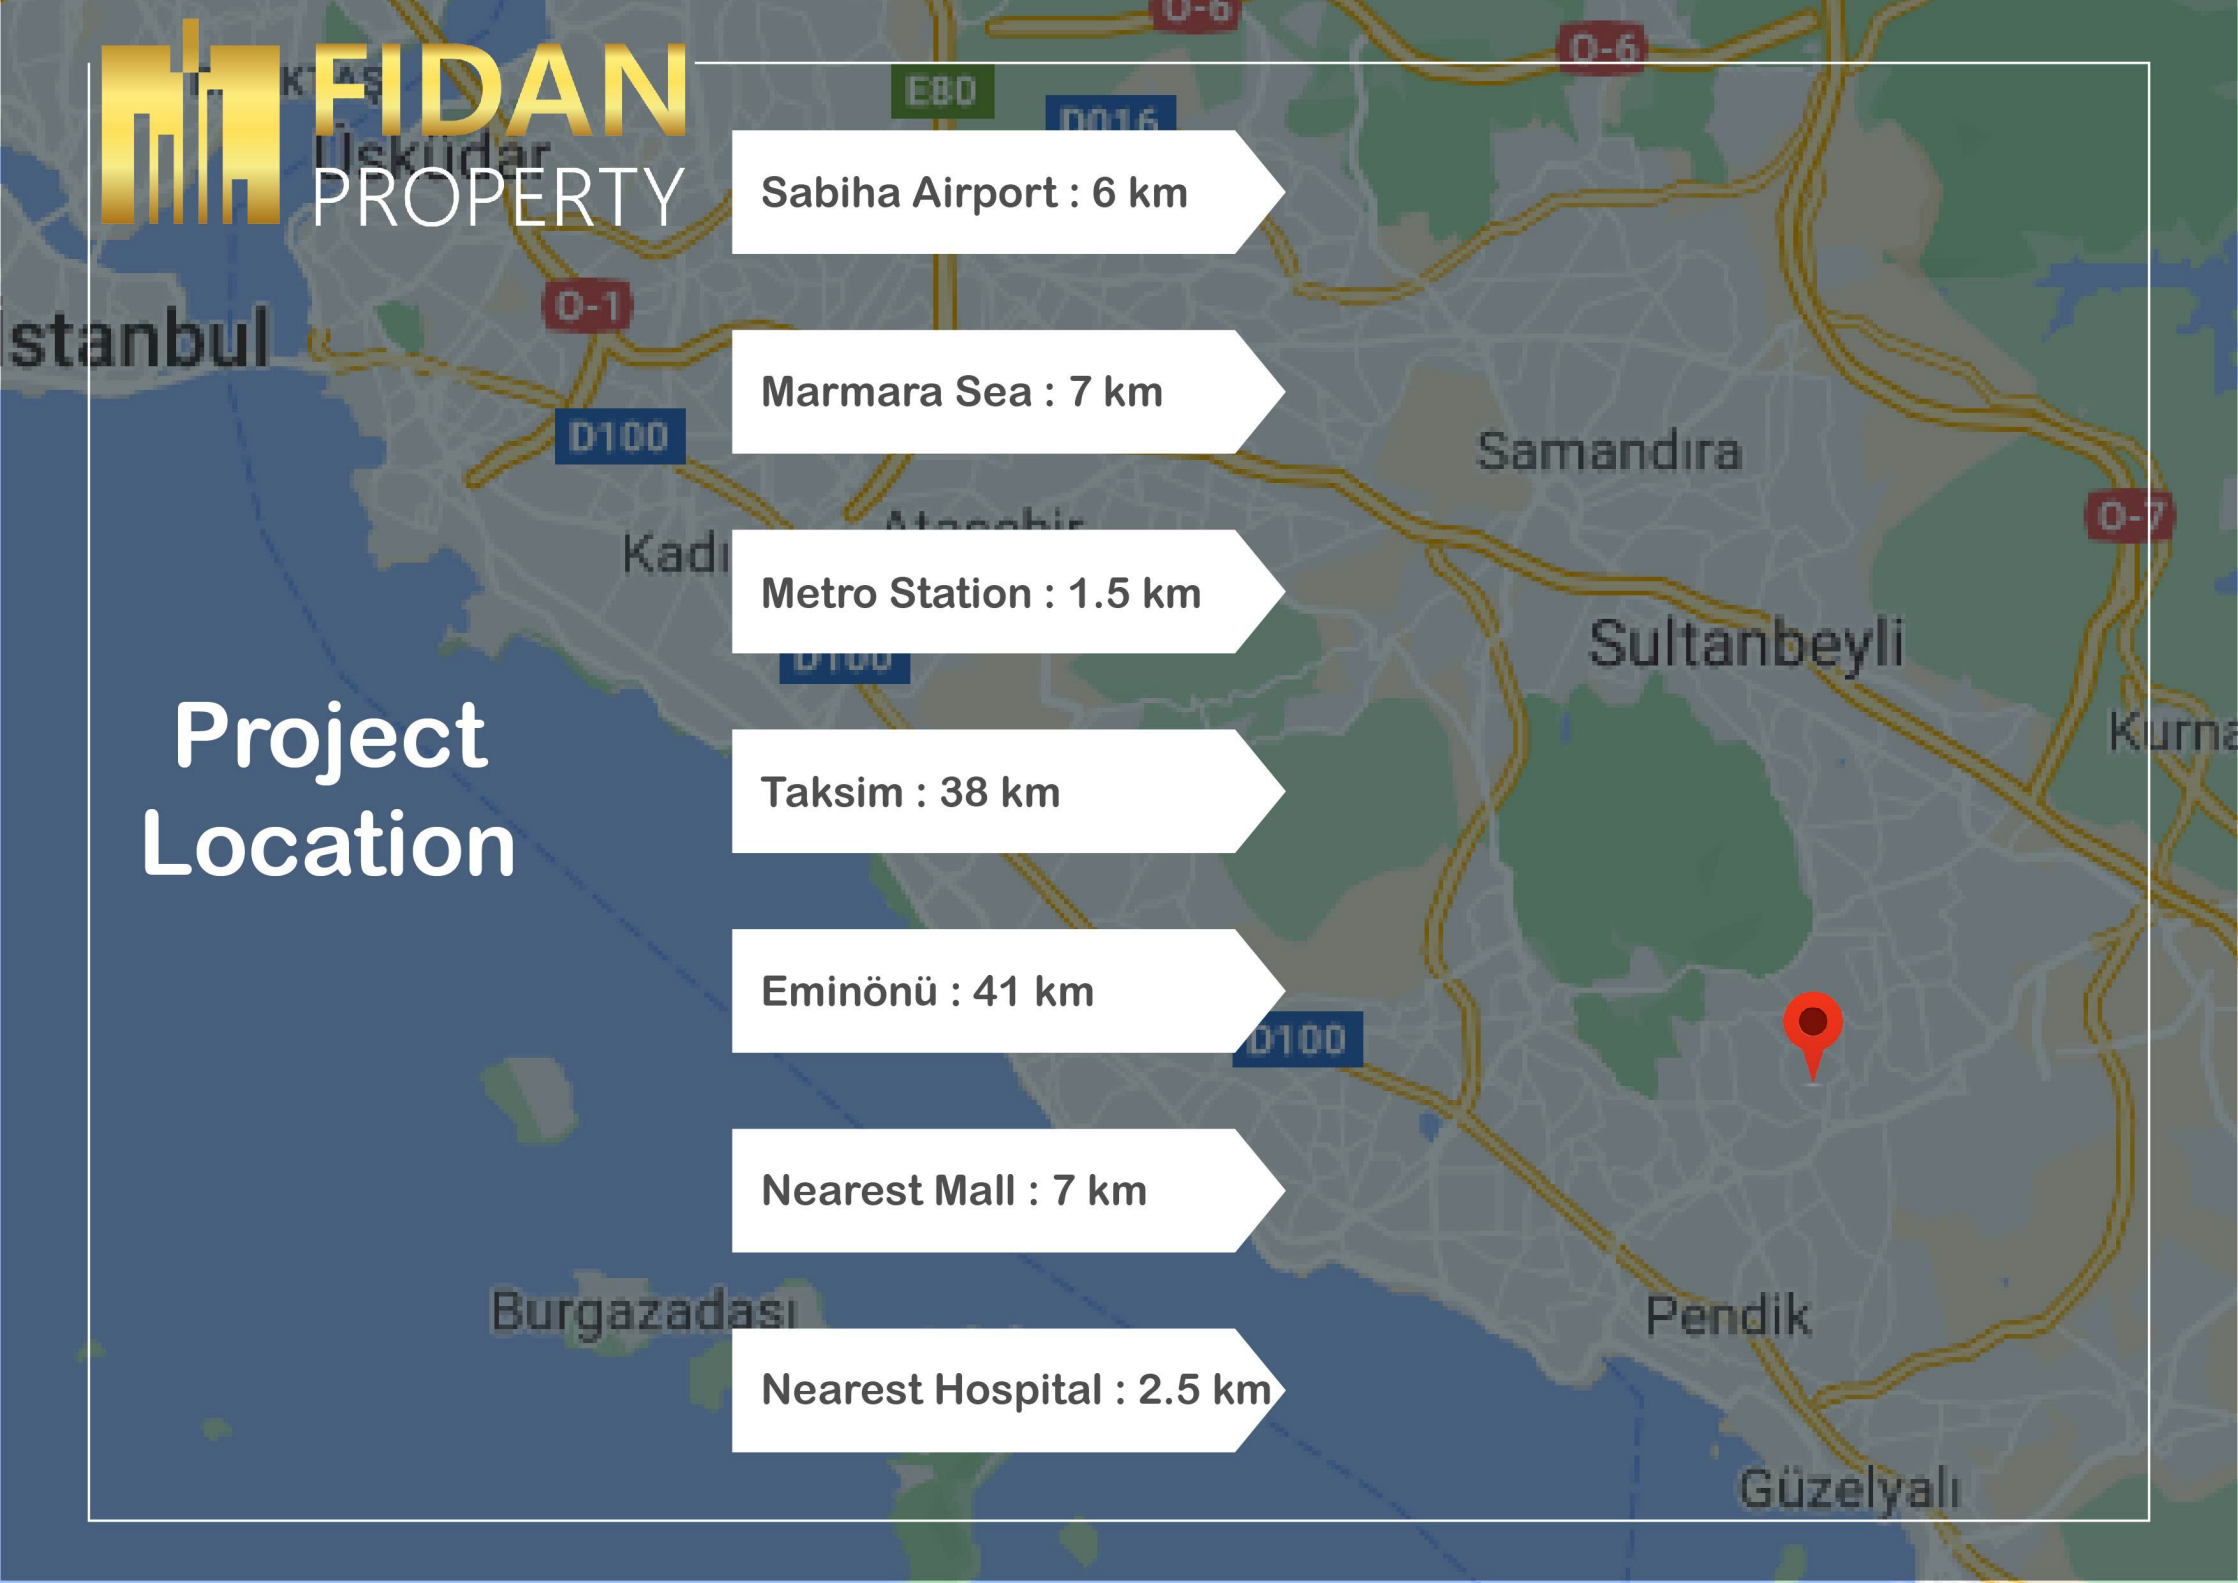

Sabiha Airport : 6 km

Marmara Sea : 7 km

Metro Station : 1.5 km

Taksim : 38 km

Eminönü : 41 km

Nearest Mall : 7 km

Nearest Hospital : 2.5 km

FIDAN PROPERTY