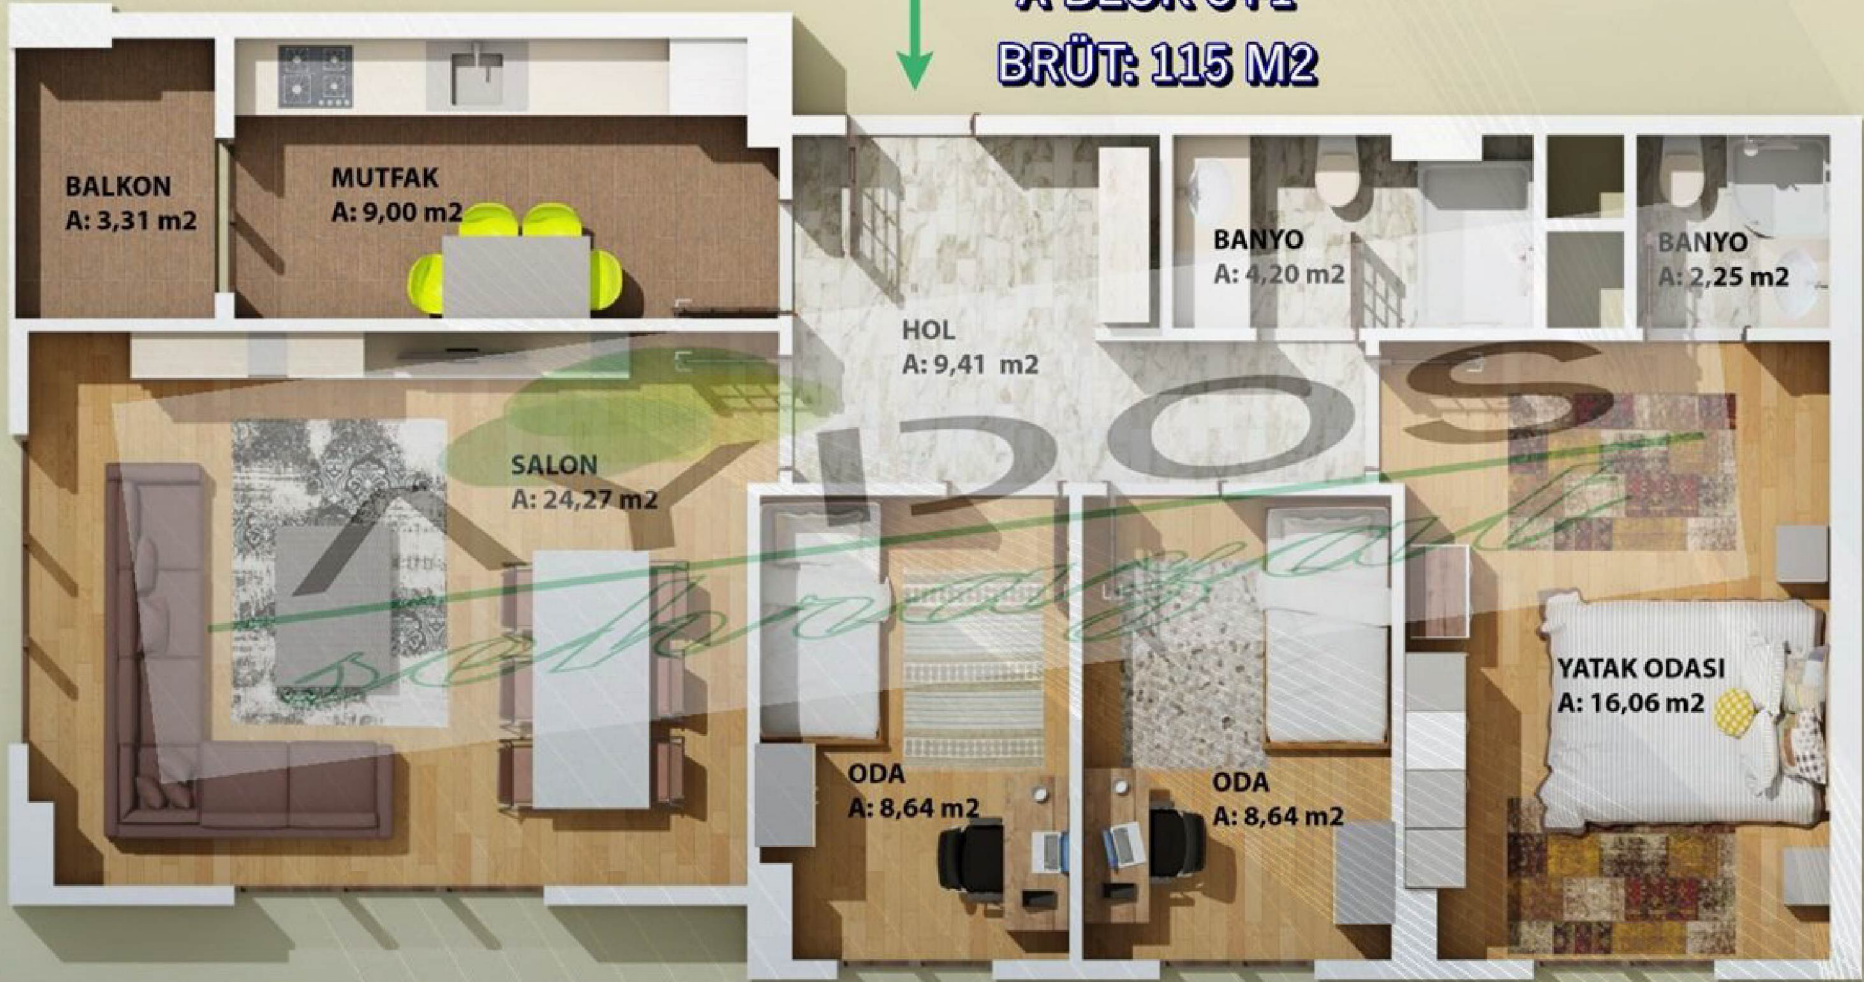

A BLOK 3+1
BRÜT: 115 M2

Social Facilities

Basketball Court

Kids Playground

Turkish Bath

Parking

Security System

Project Location