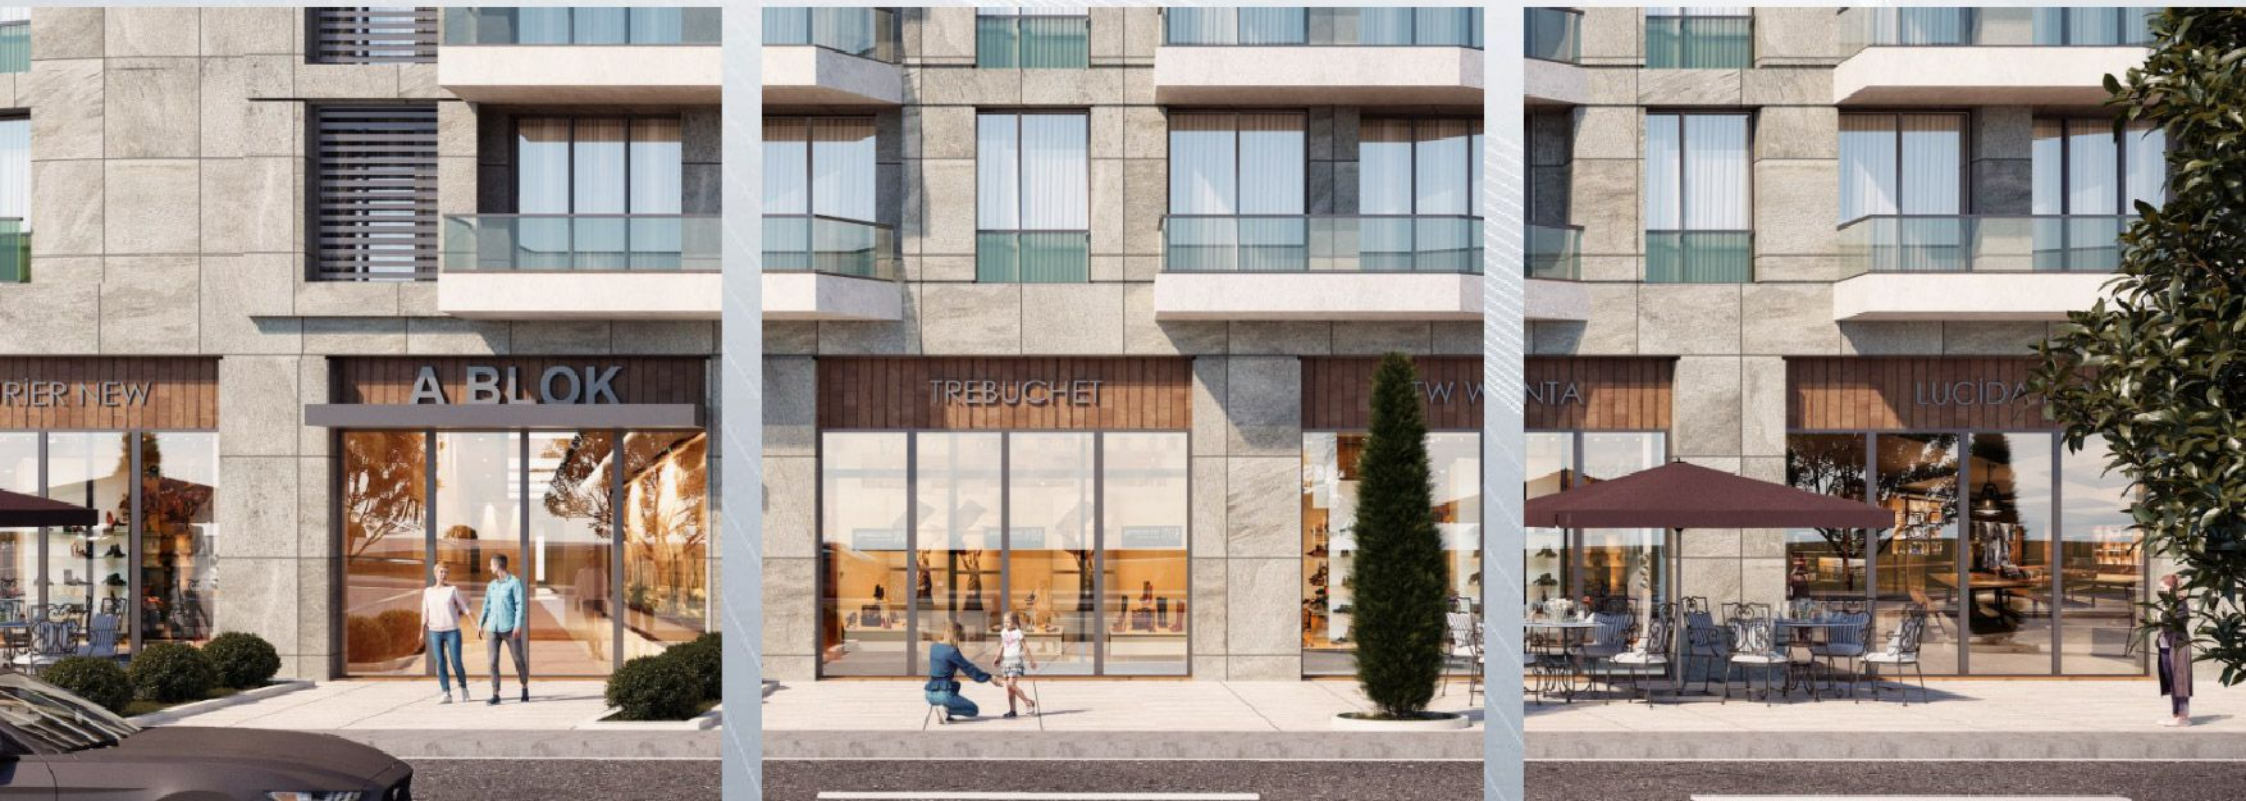

Price list & Payment method

1+1

75 - 163 m²

221.770 - 587.300 $

2+1

116 - 198 m²

370.570 - 736.860 $

3+1

143 - 241 m²

482.820 - 921.730 $

4+1

272 m²

982.200 $

50 % Down payment 24 Months installment