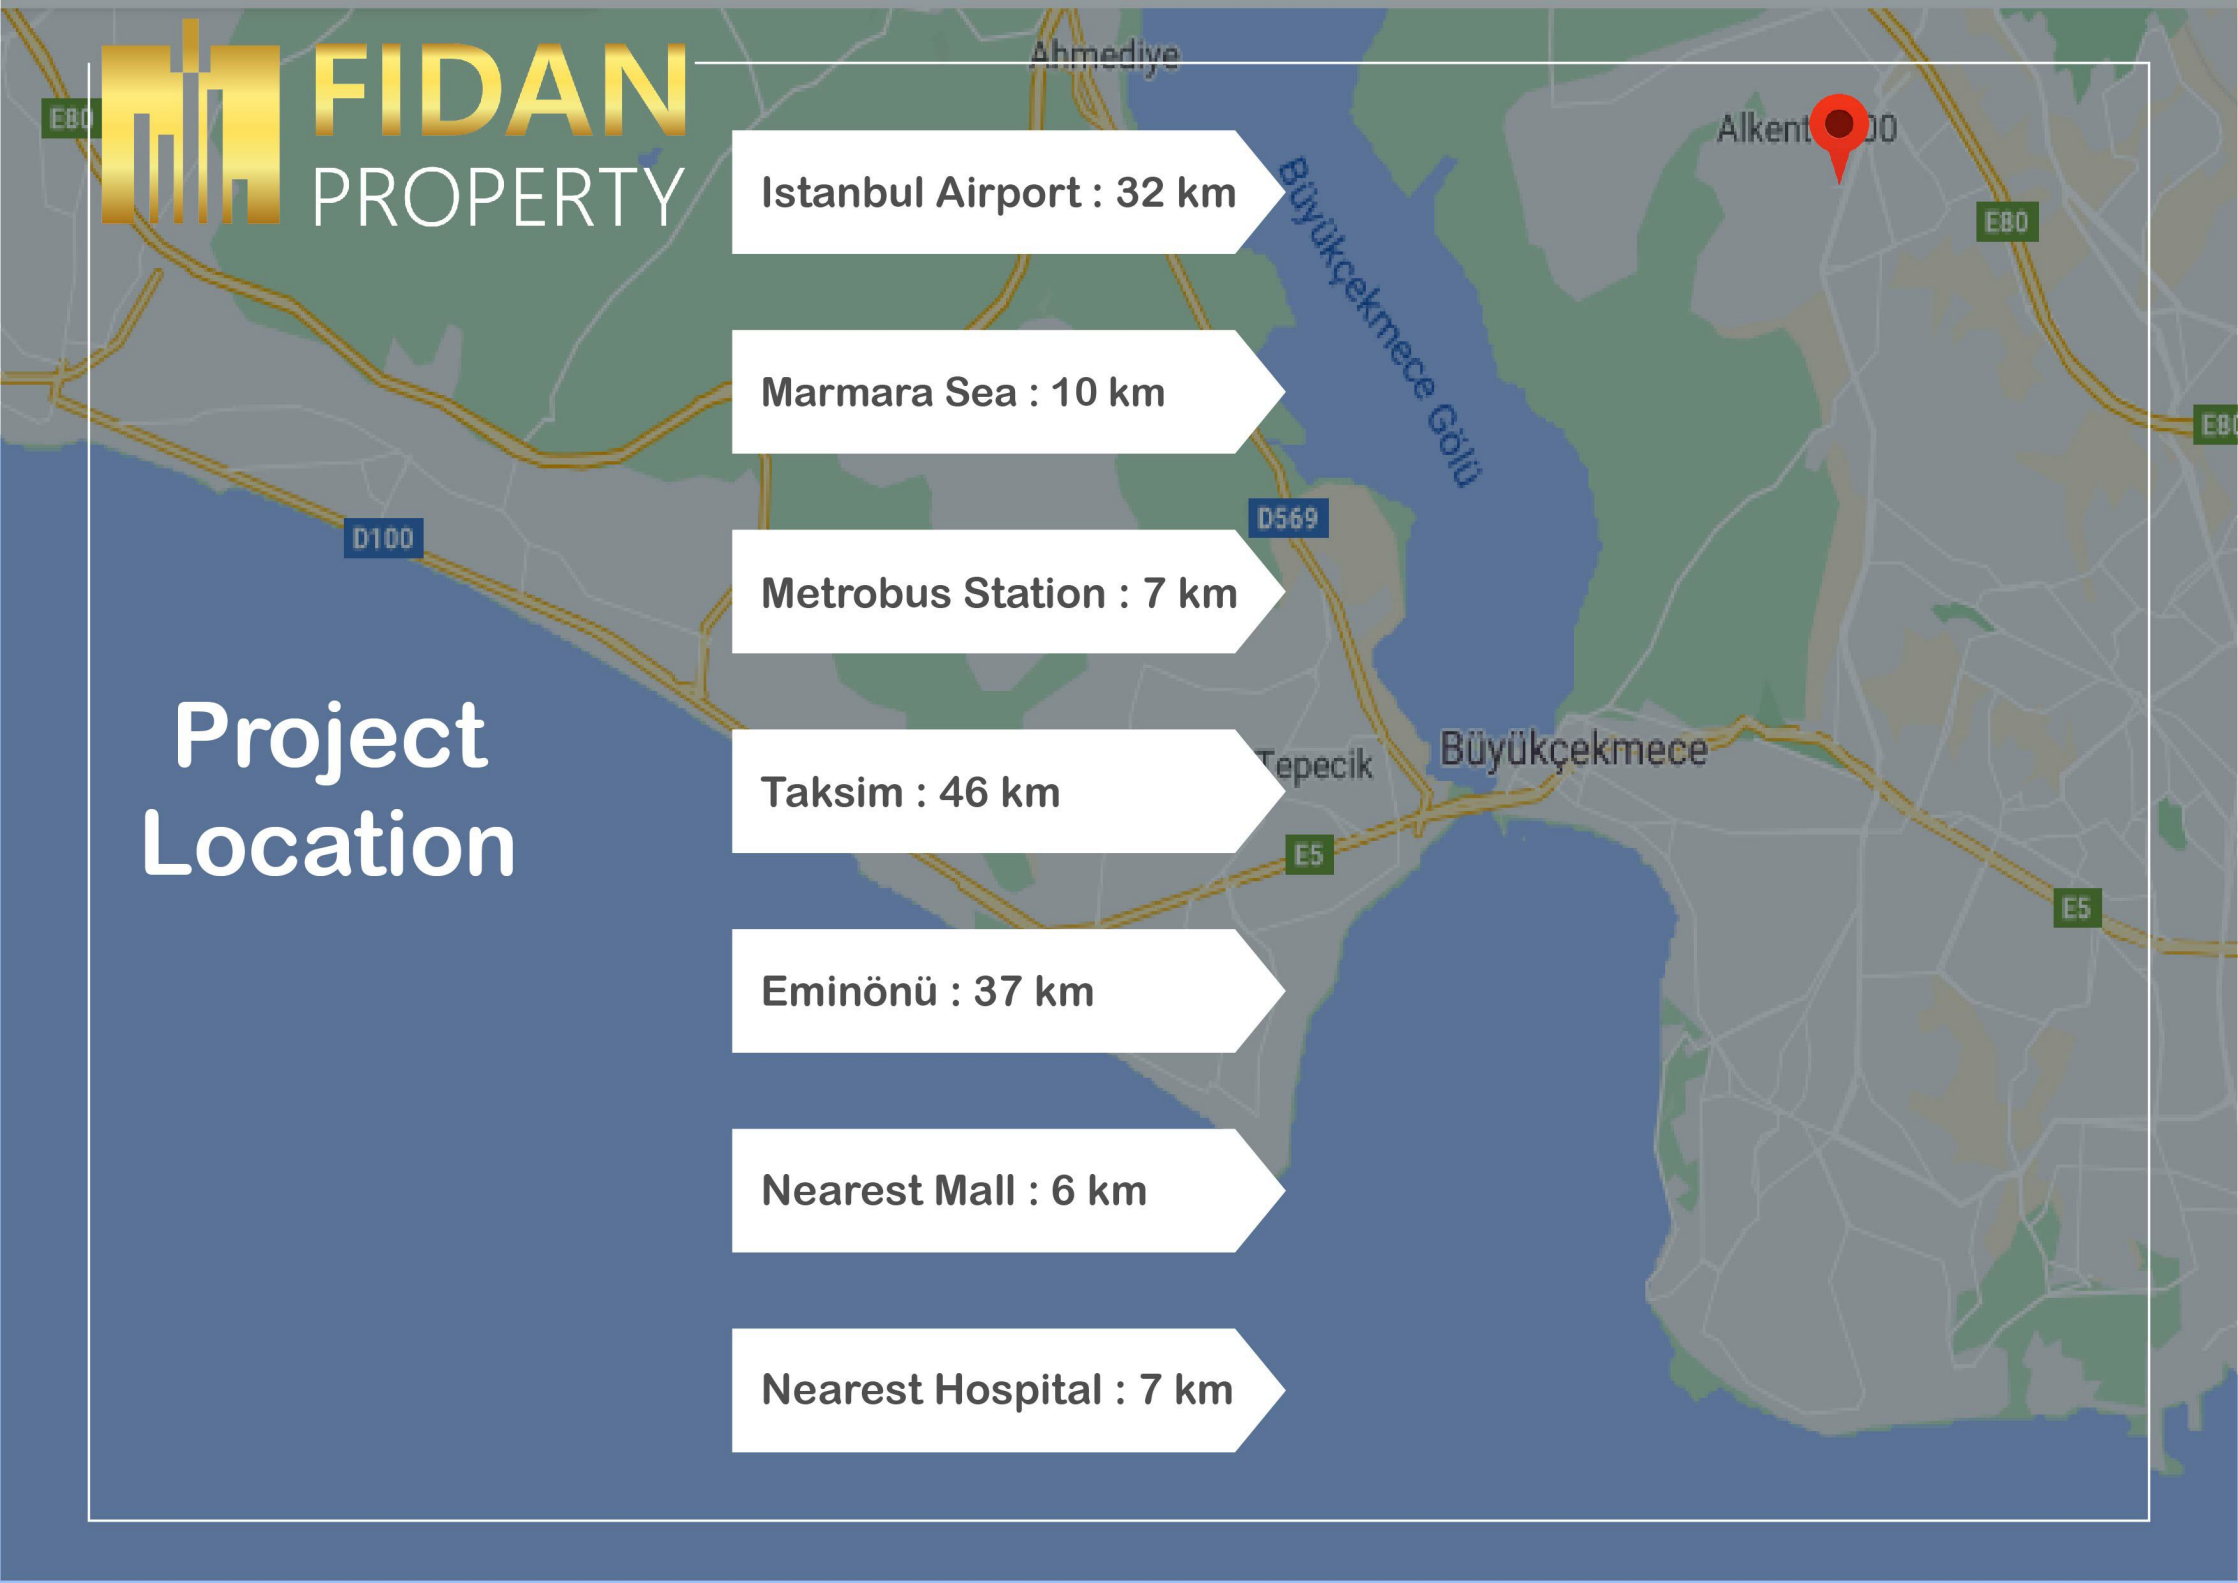

Sport Courts

Gym

Parking

Cafes

Security System

Project Location

Istanbul Airport : 32 km

Marmara Sea : 10 km

Metrobus Station : 7 km

Taksim : 46 km

Eminönü : 37 km

Nearest Mall : 6 km

Nearest Hospital : 7 km

 +90 552 866 55 57

 info@fidanproperty.com

 www.fidanproperty.com