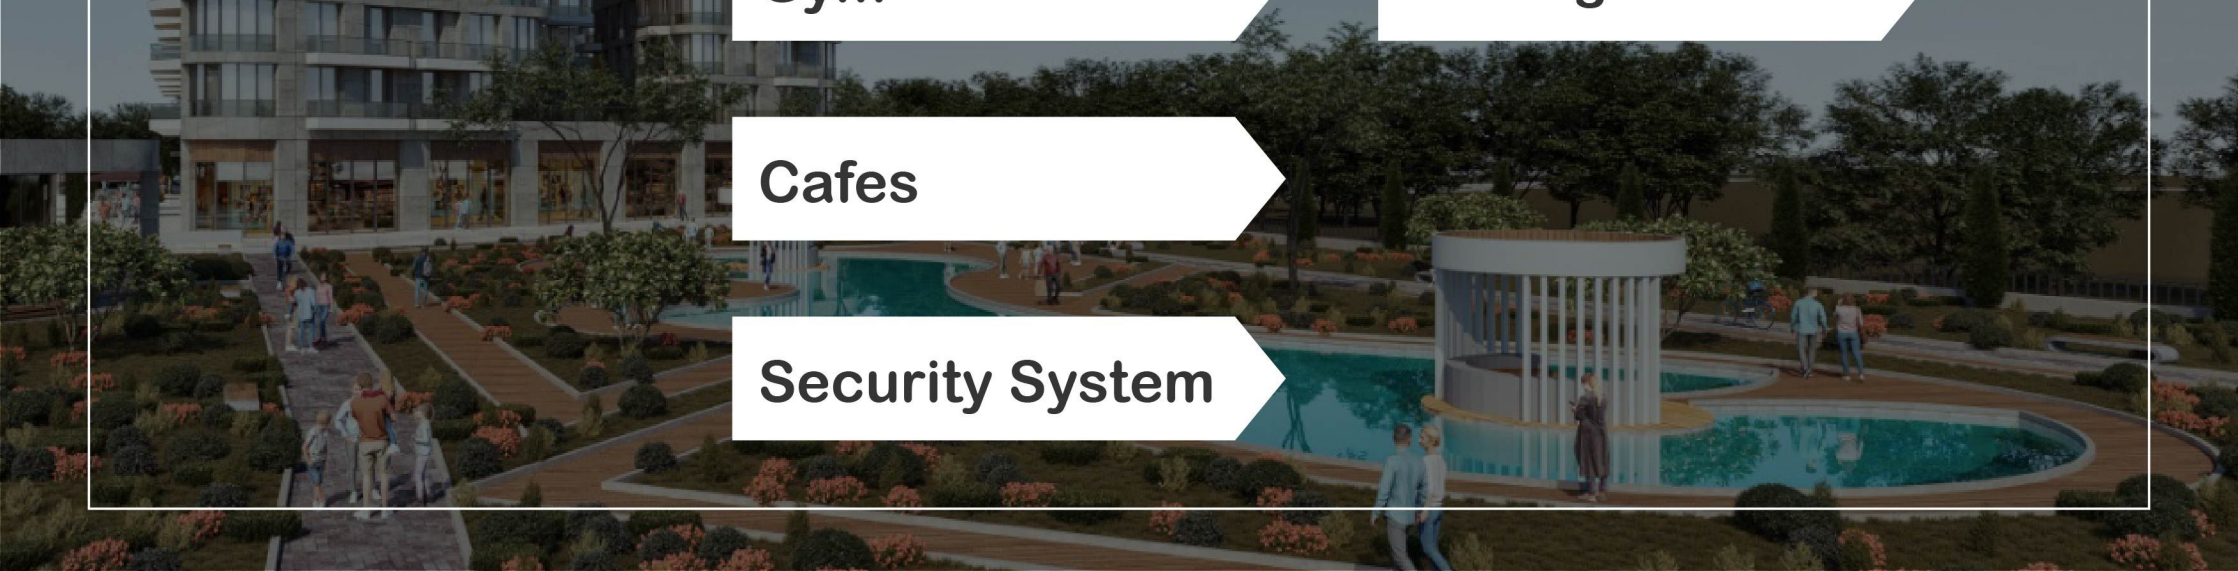

**Social
Facilities**

Kids Playground

Turkish Bath

Sauna

Green Areas

Swimming Pool

Sport Courts

Gym

Parking

Cafes

Security System