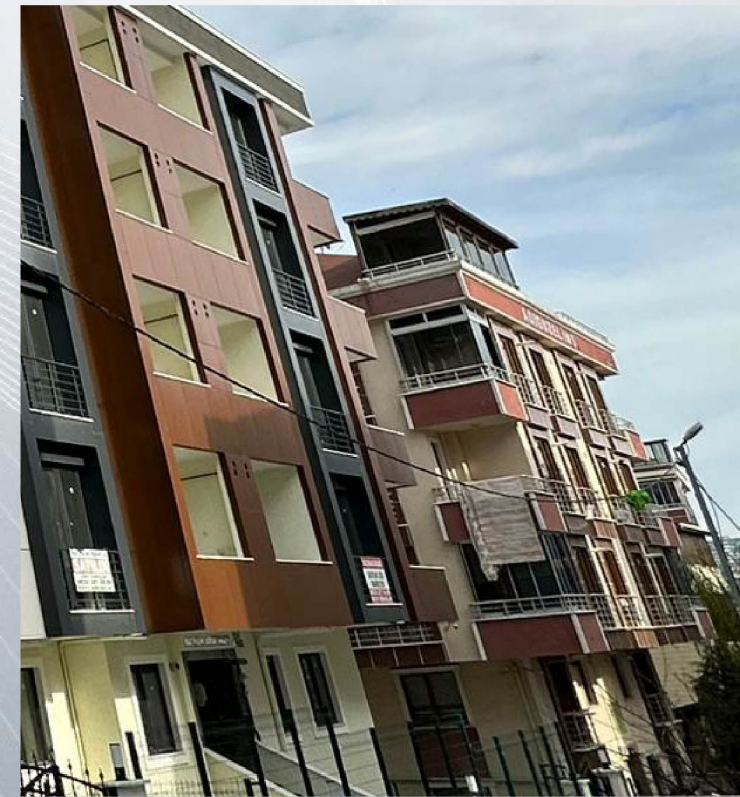

Price list & Payment method

1+1

2+1

3+1

3+2D

5+2D

70 m2

110 m2

130 m2

180 m2

230 m2

125.000 $

185.000 $

250.000 $

285.000 $

340.000 $

Cash