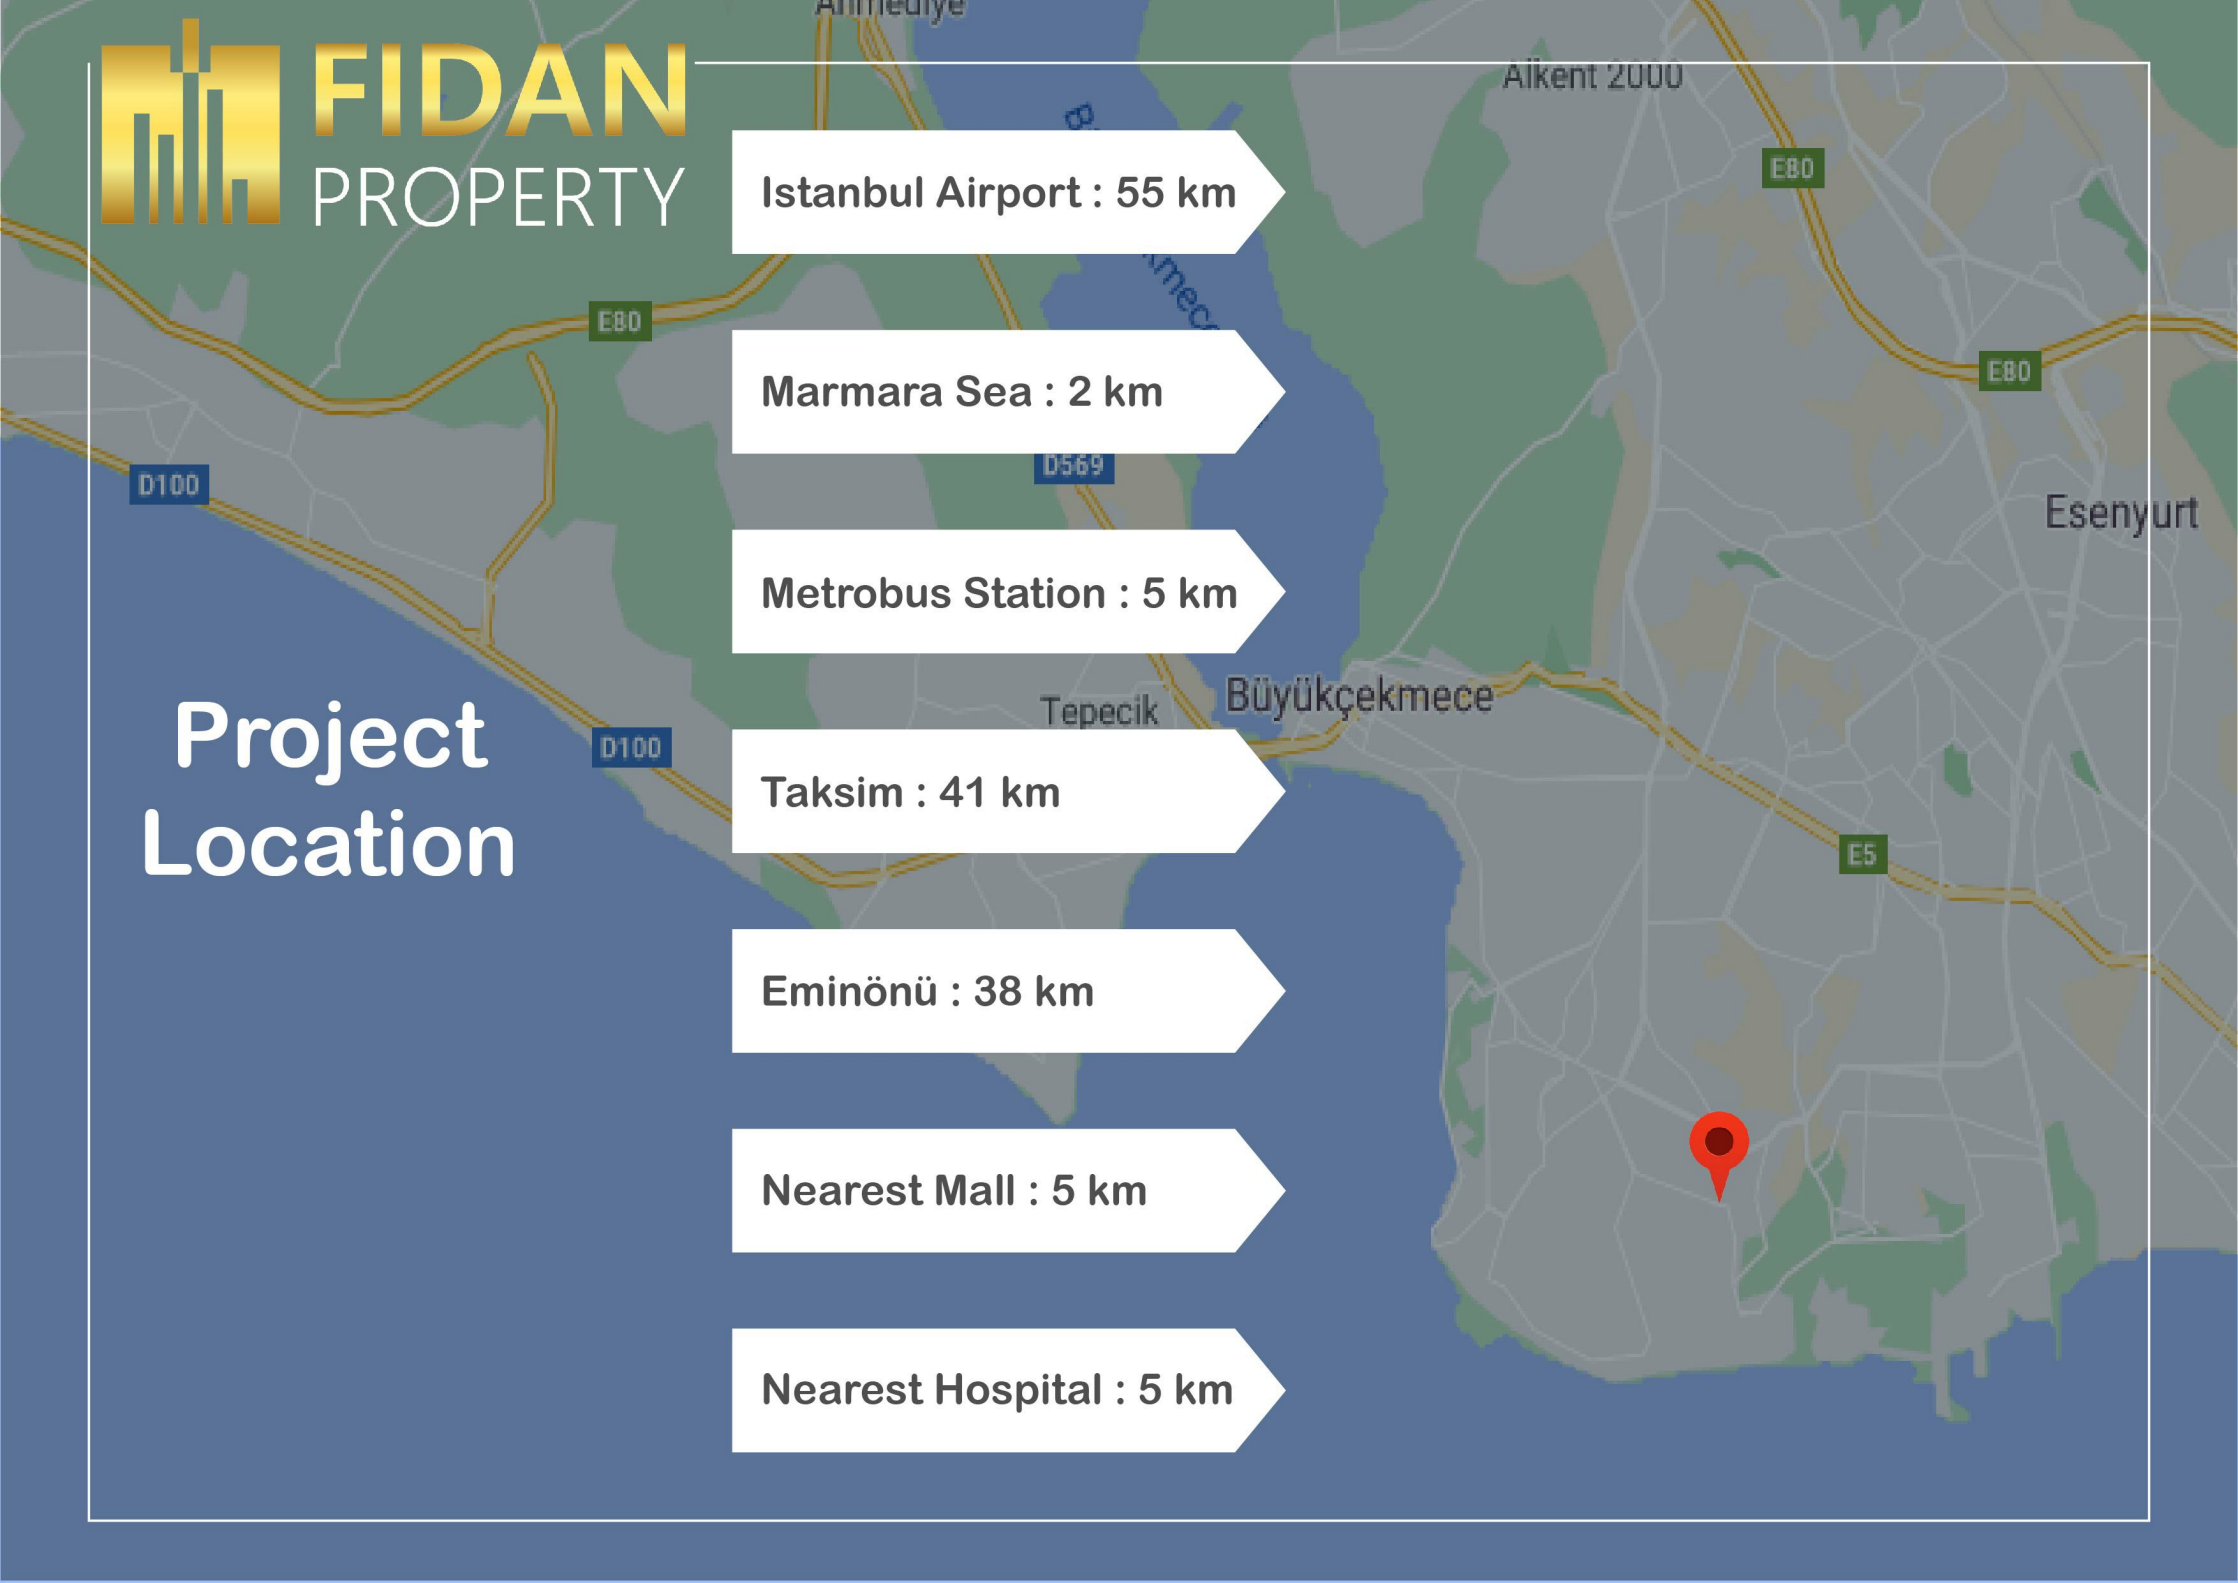

FIDAN
PROPERTY

Project Location

Istanbul Airport : 55 km

Marmara Sea : 2 km

Metrobus Station : 5 km

Taksim : 41 km

Eminönü : 38 km

Nearest Mall : 5 km

Nearest Hospital : 5 km