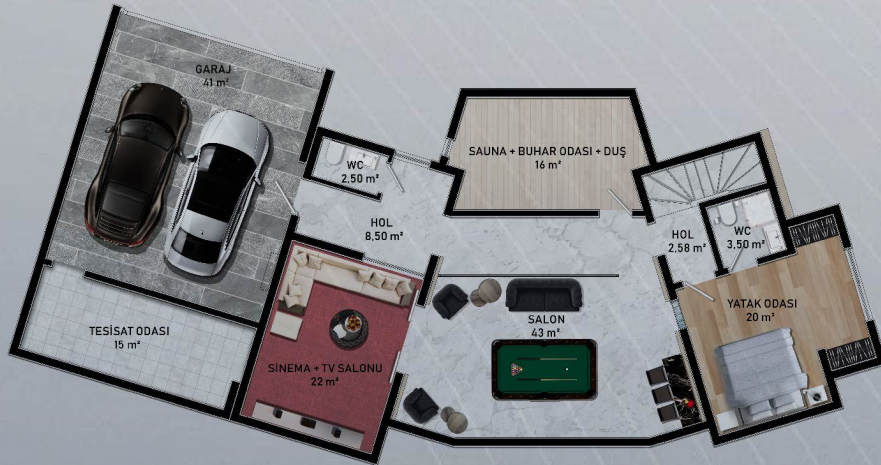

50 % Down Payment 12 Months Installment

TERAS KAT PLANI

ZEMİN KAT PLANI

BODRUM KAT PLANI

1. KAT PLANI

FIDAN
PROPERTY

Hobby Room

Swimming Pool