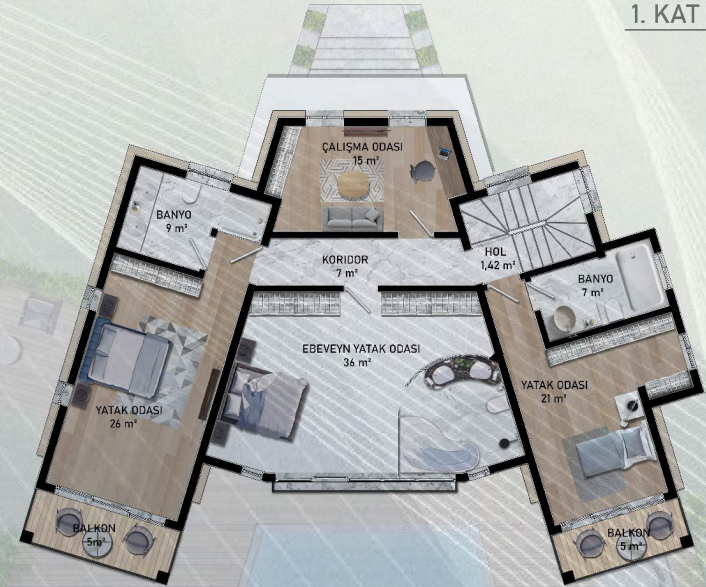

50 % Down Payment 12 Months Installment

TERAS KAT PLANI

ZEMİN KAT PLANI

BODRUM KAT PLANI

1. KAT PLANI

FIDAN
PROPERTY

Hobby Room

Swimming Pool