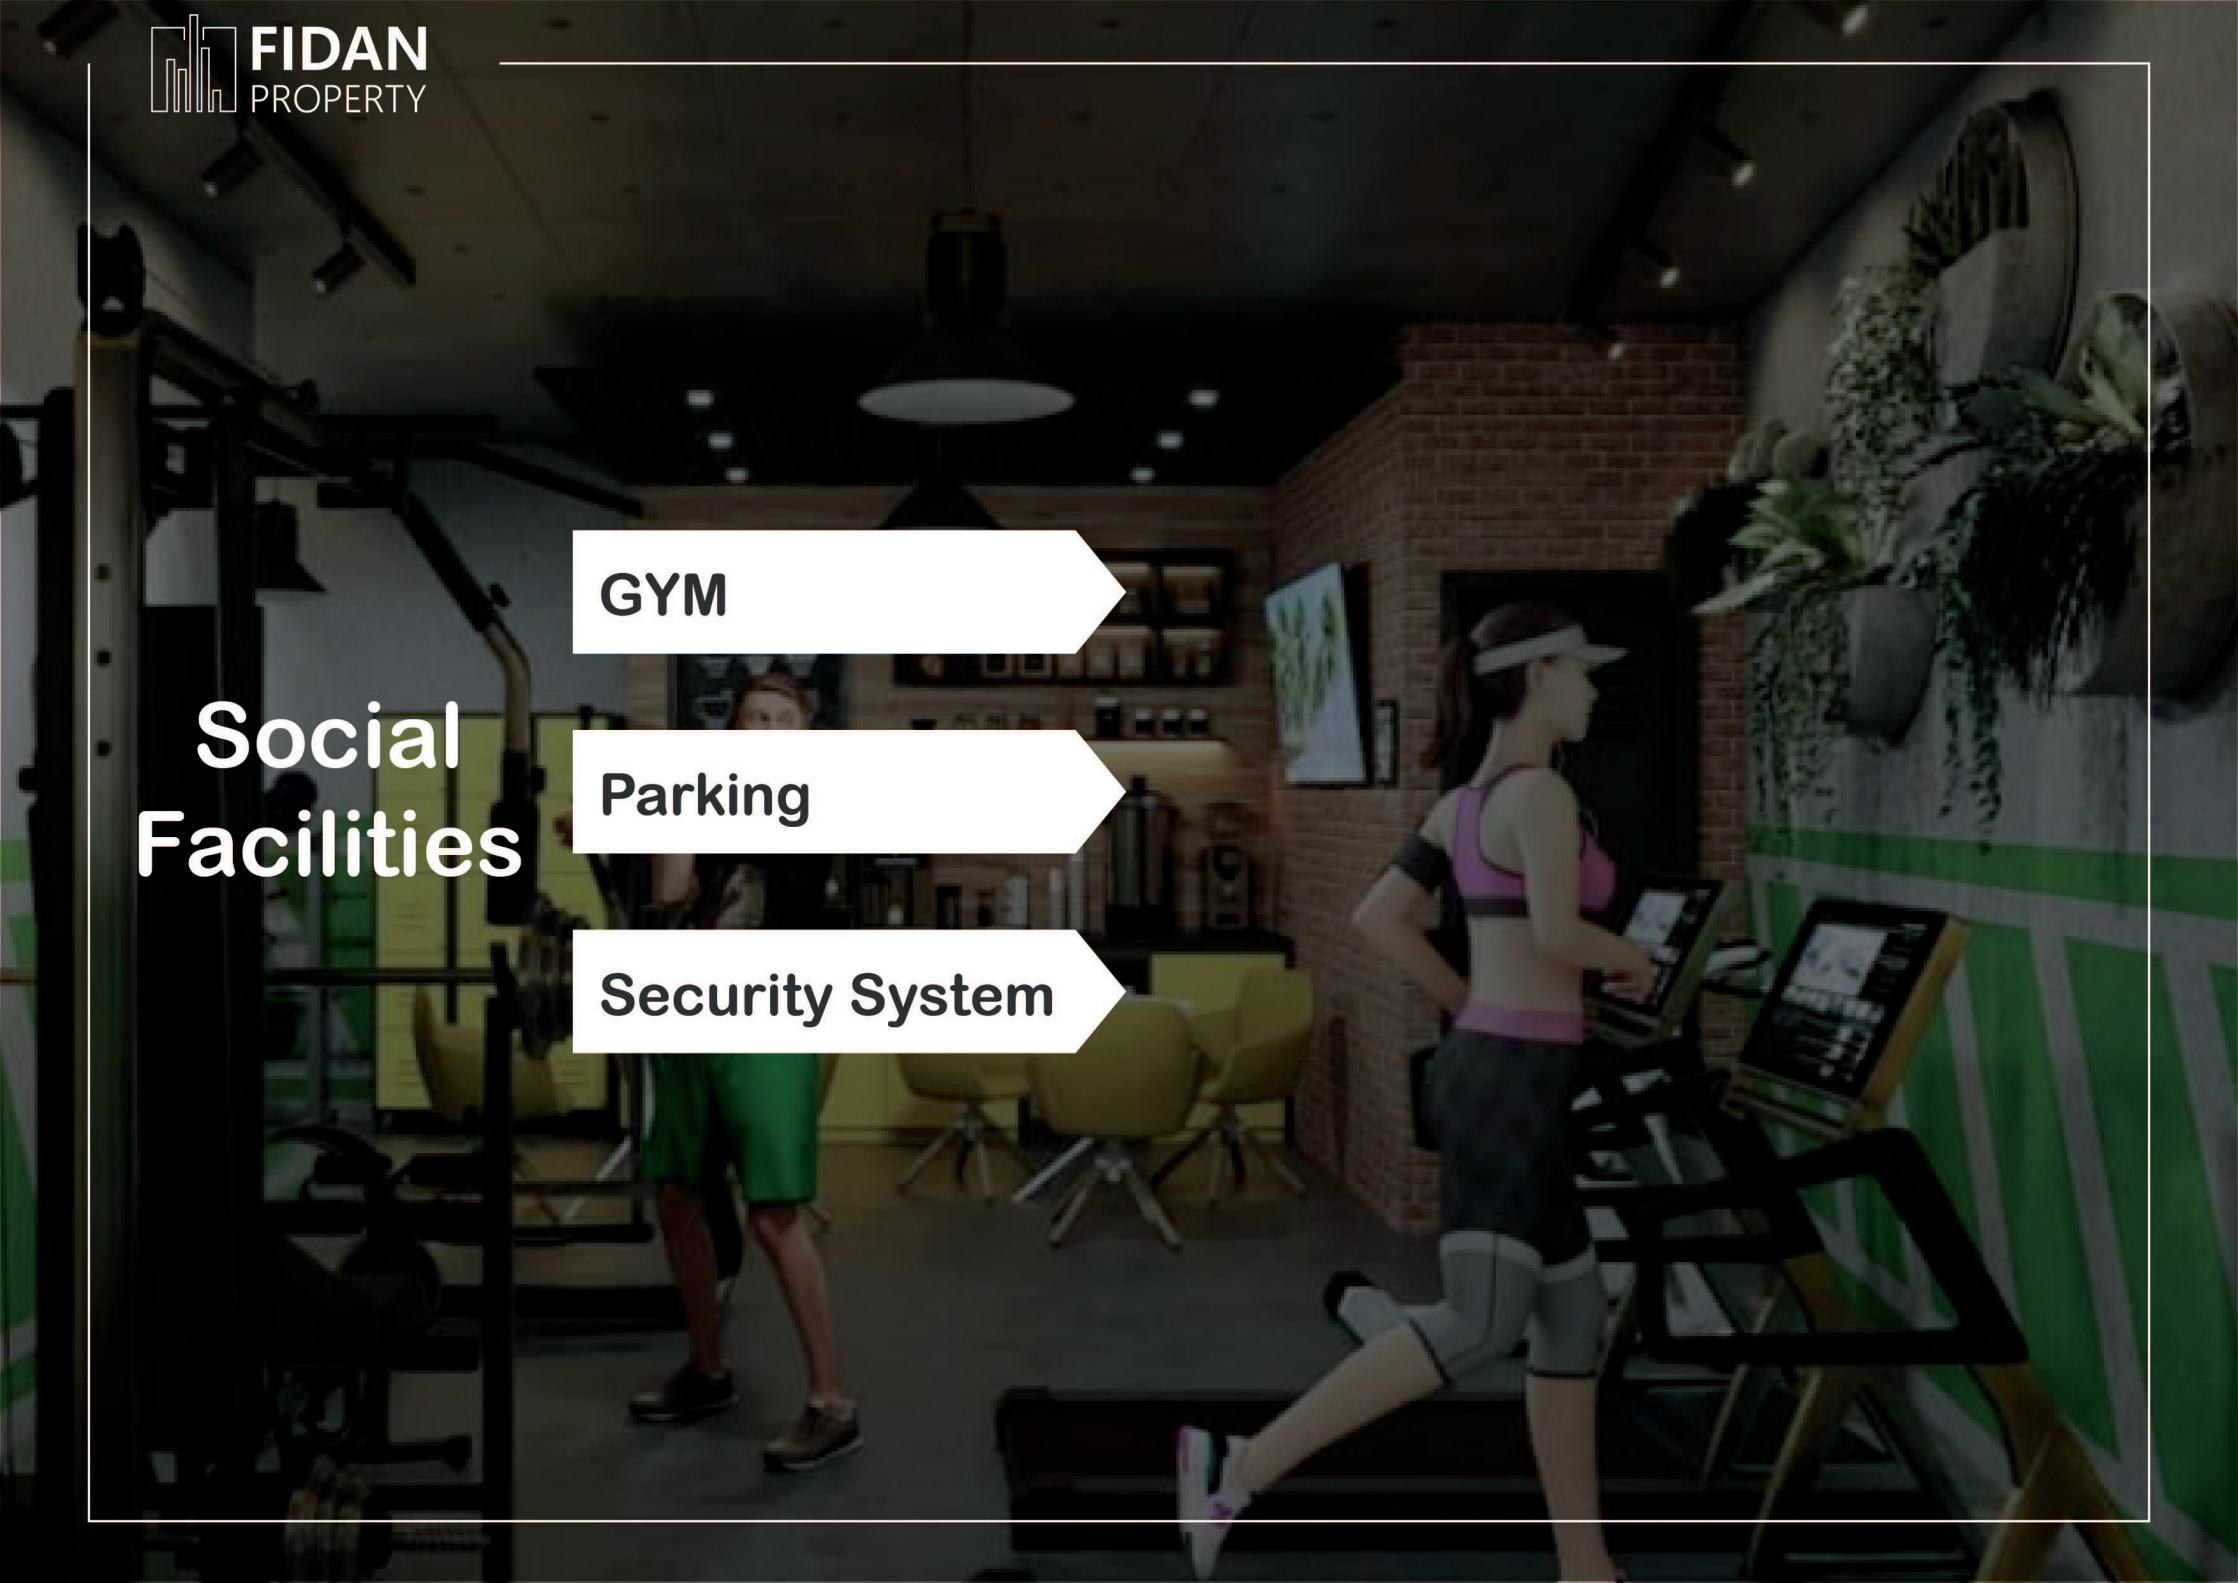

Social Facilities

GYM

Parking

Security System

D020

Istanbul Airport : 41 km

The Bosphorus: 4 km

Metro Station : 1.8 km