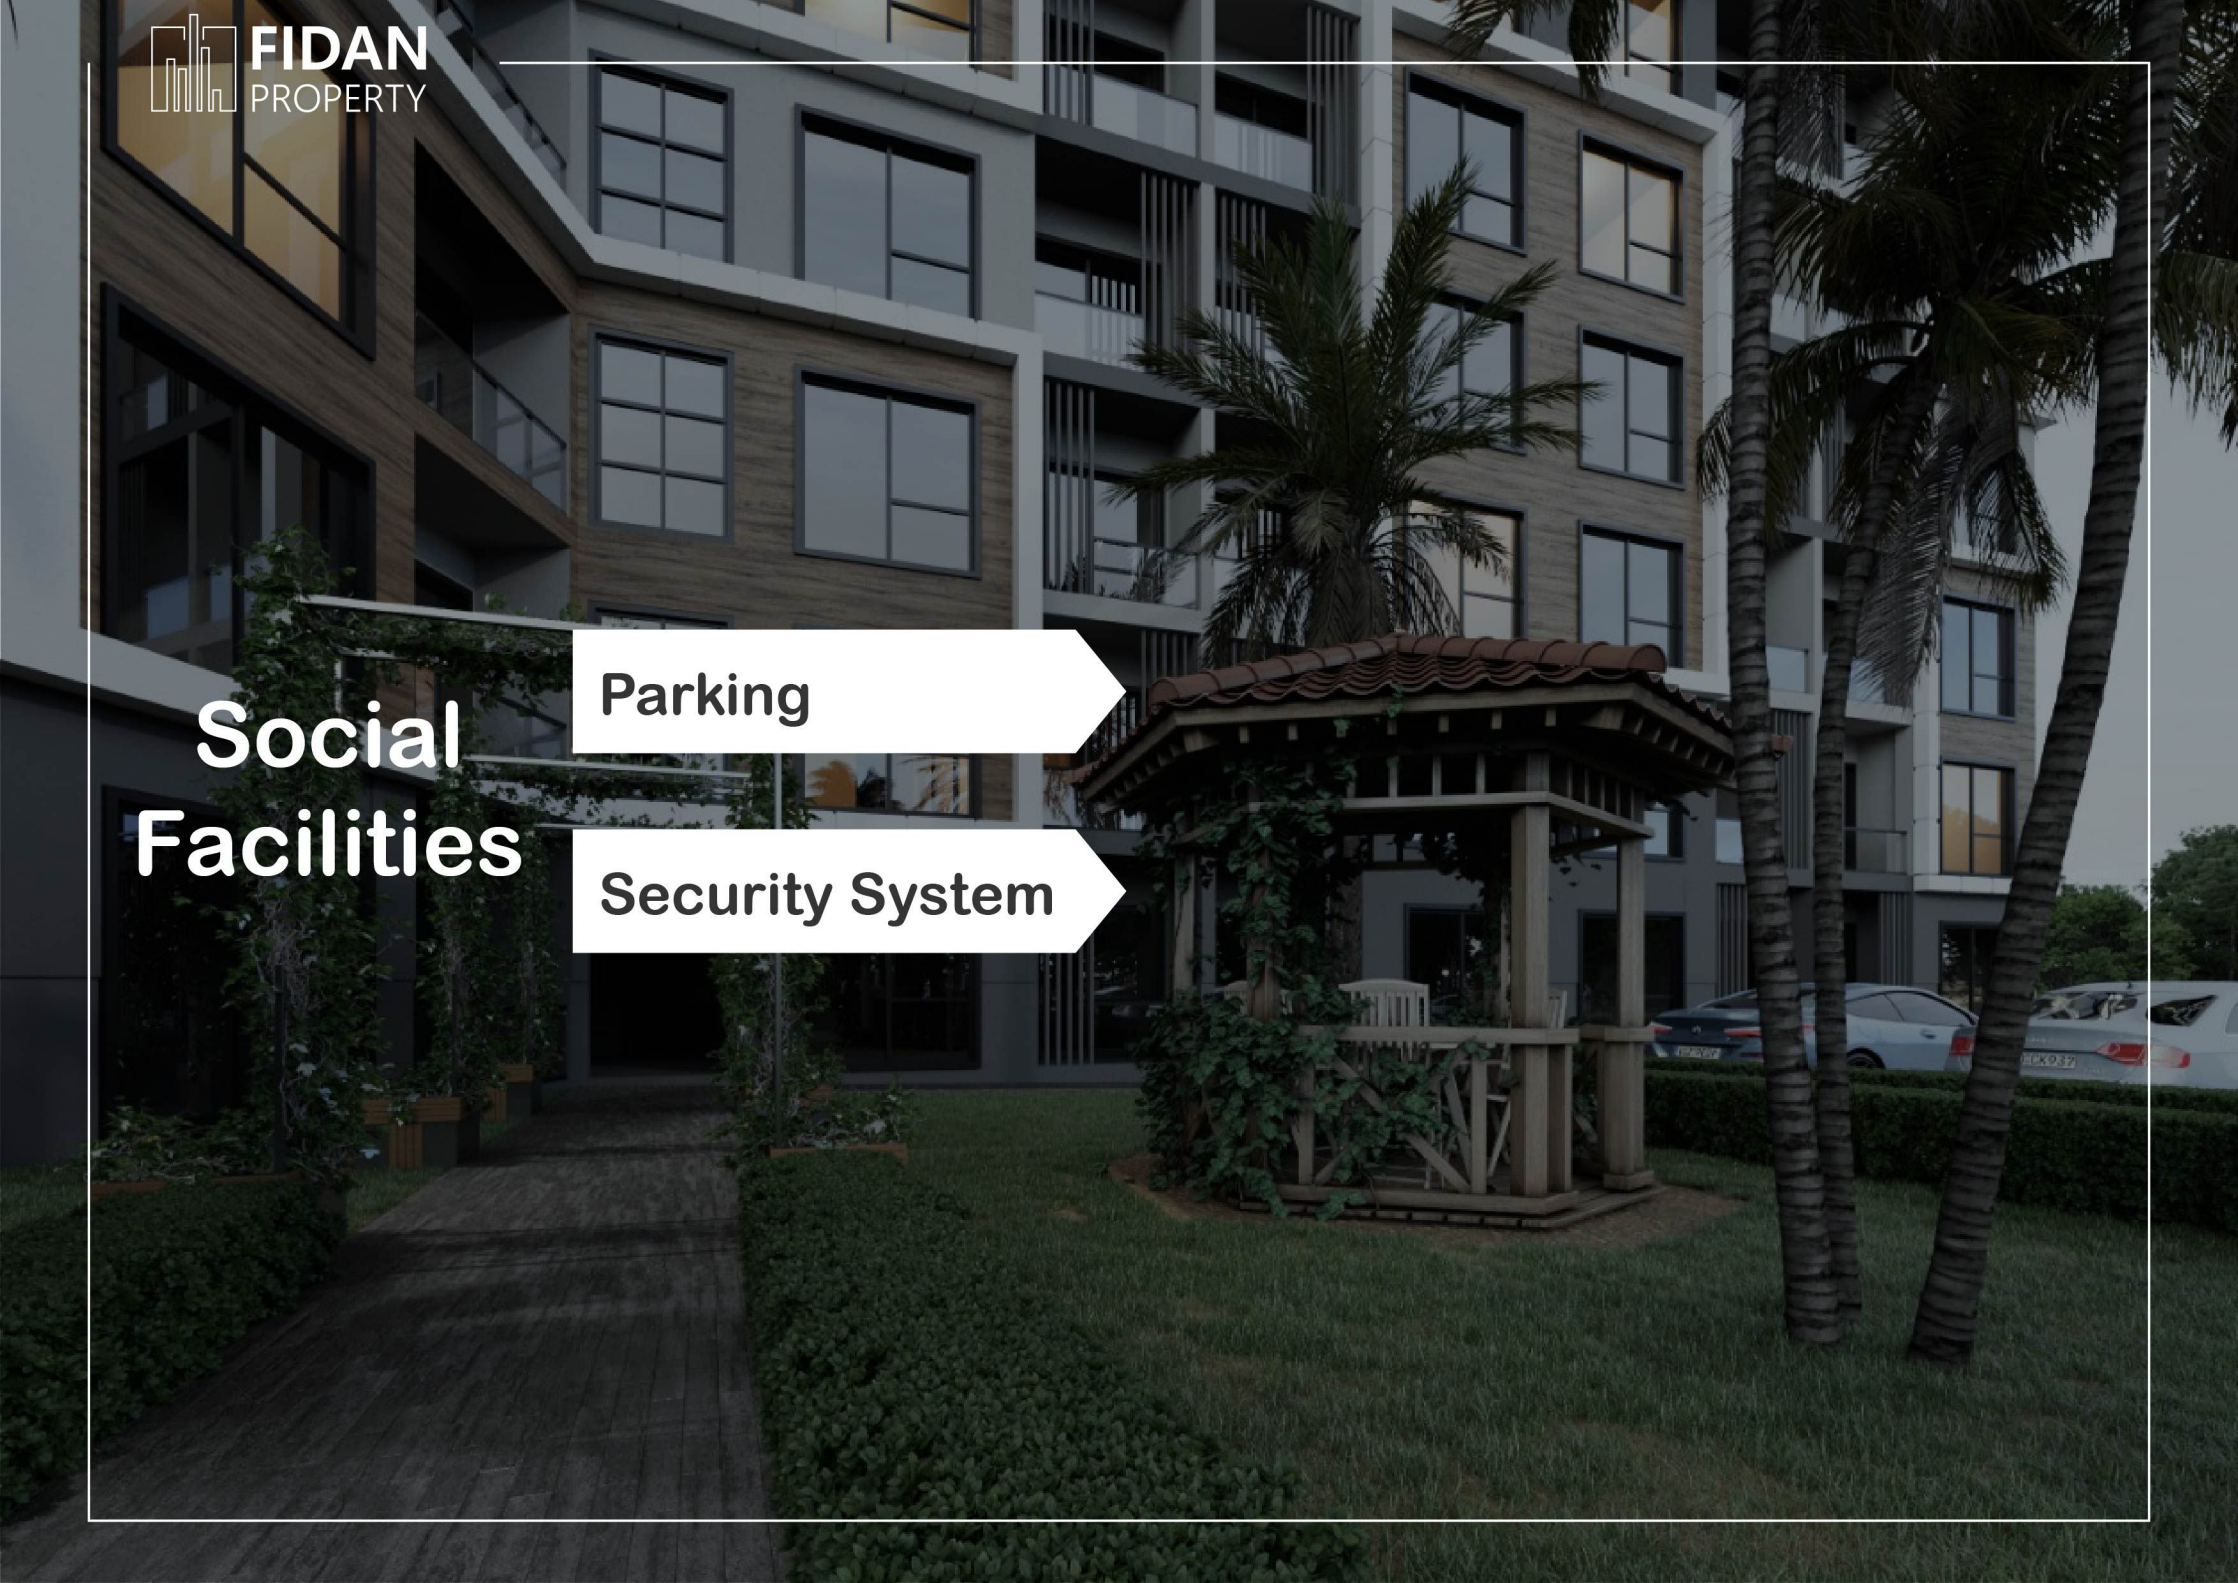

# Social Facilities

Parking

Security System

Istanbul Airport : 50 km

Marmara Sea : 2 km

Metrobus Station : 30 km

Taksim : 80 km

Eminönü : 76 km