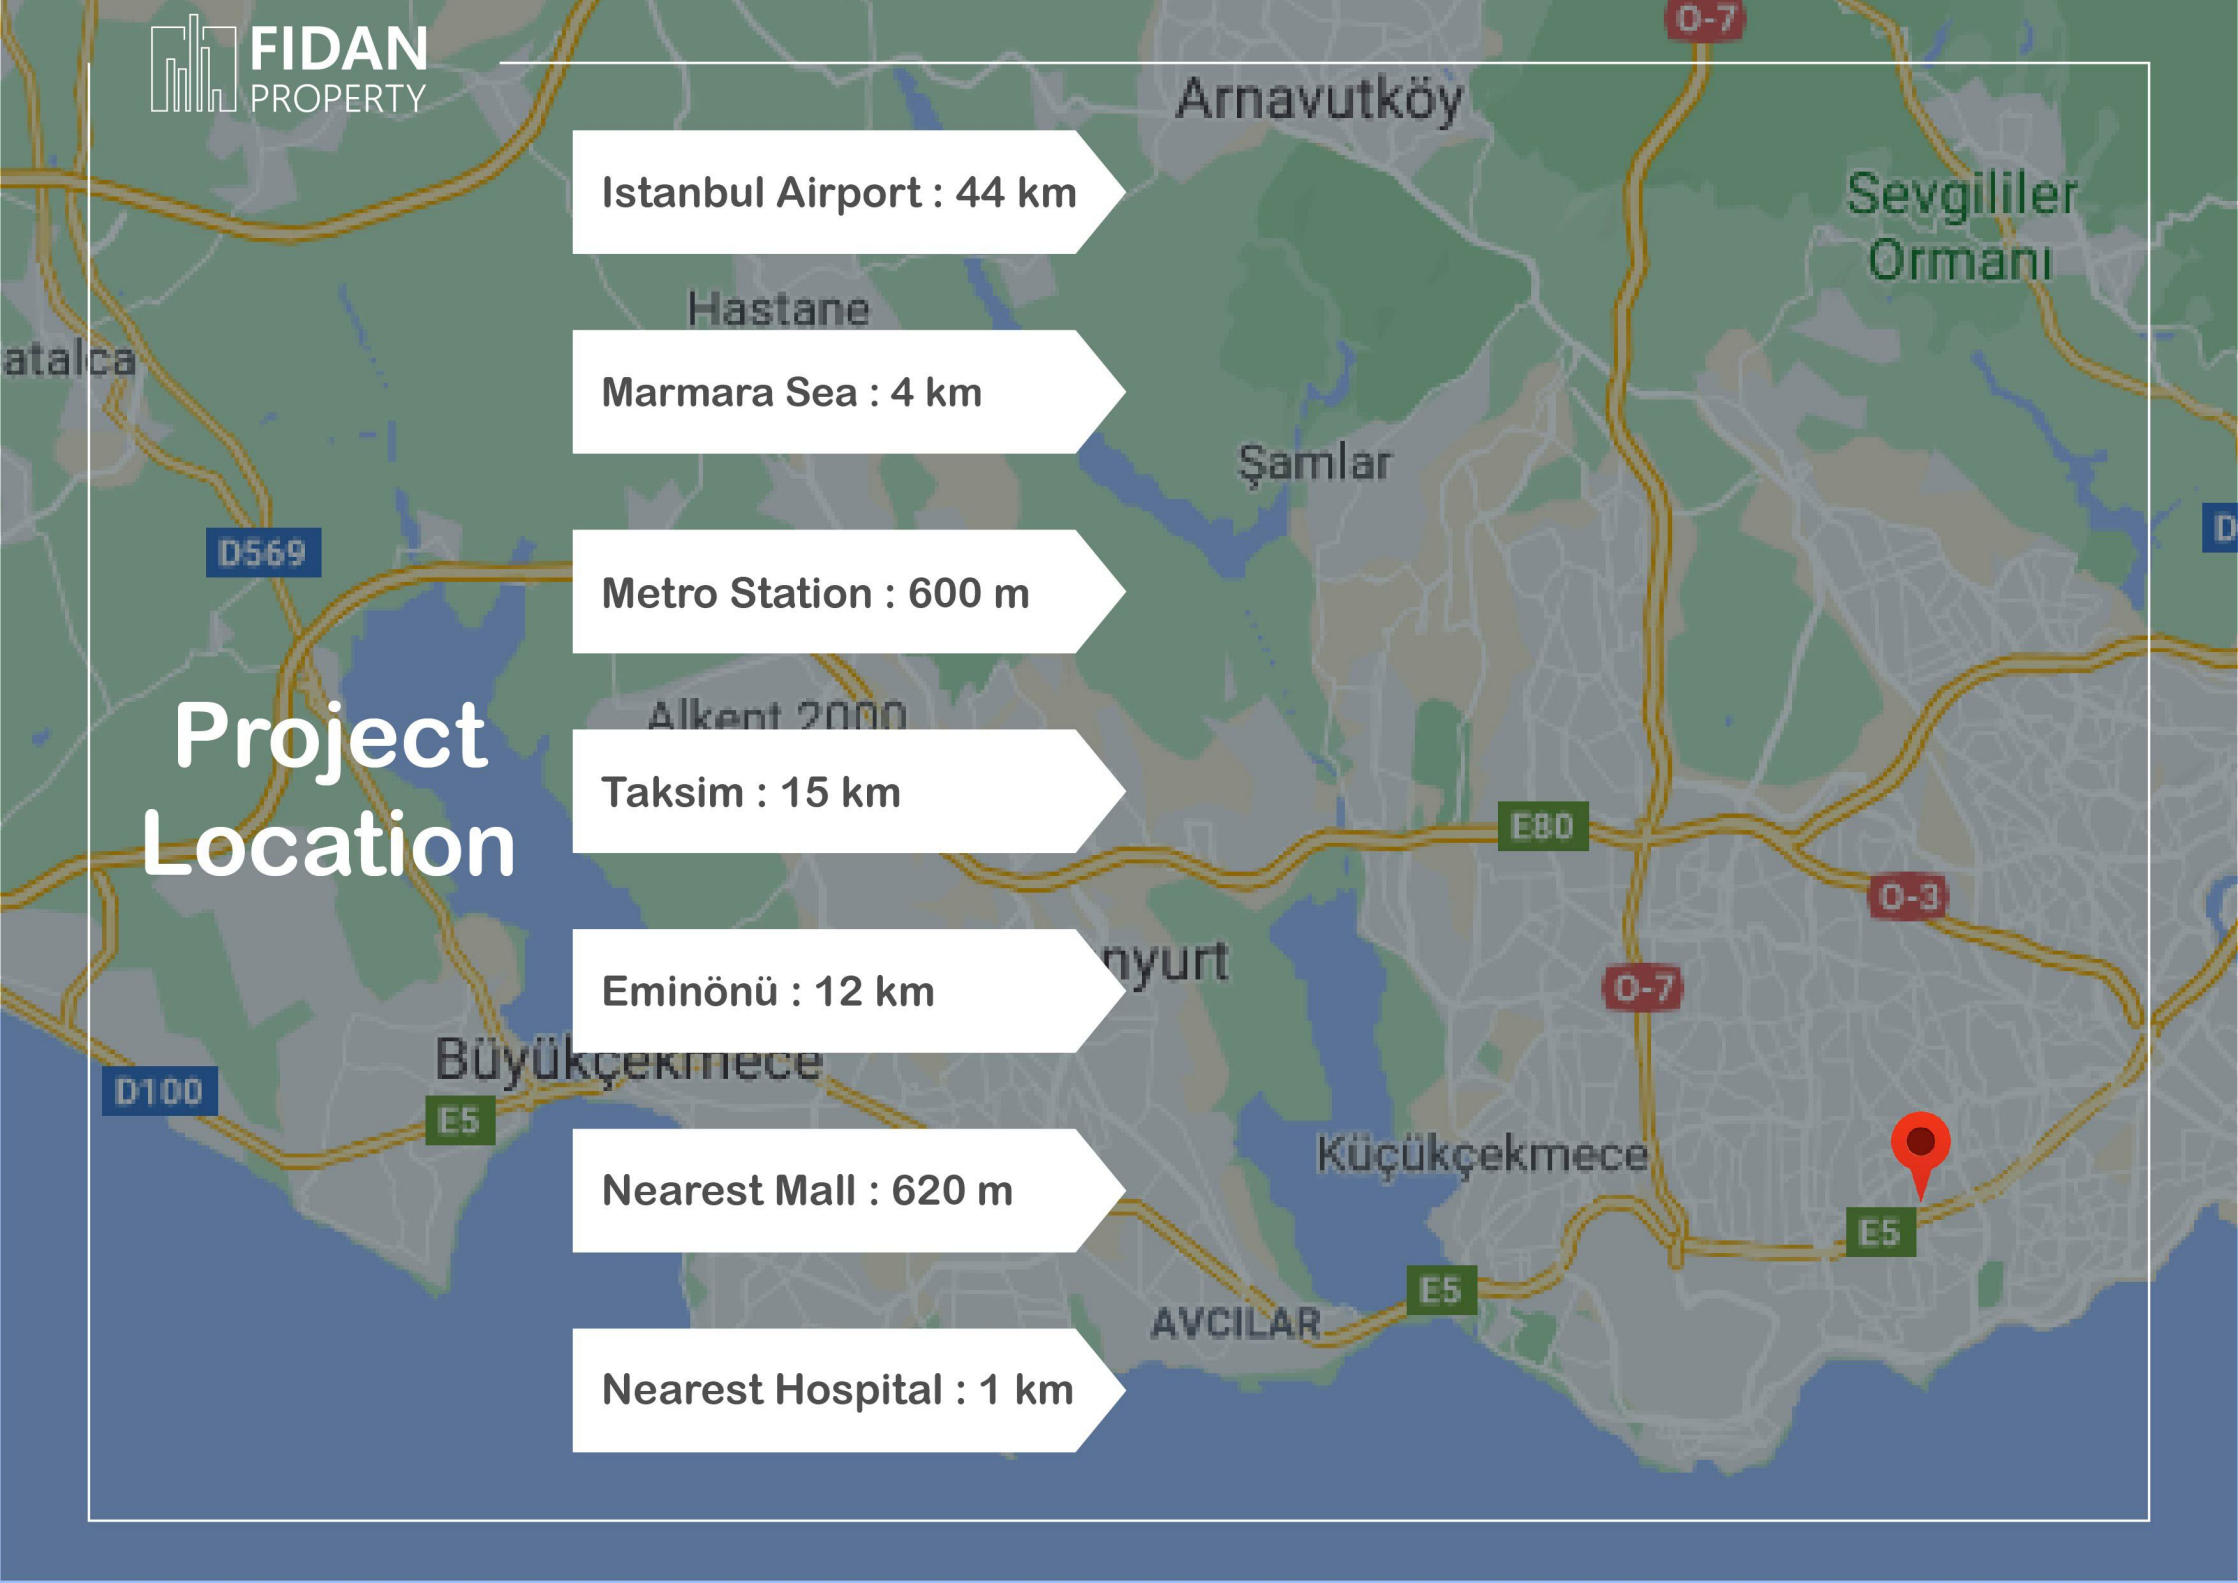

Arnavutköy

Sevgililer
Ormanı

Istanbul Airport : 44 km

Hastane

Marmara Sea : 4 km

Şamlar

Metro Station : 600 m

Taksim : 15 km

Eminönü : 12 km

Nearest Mall : 620 m

Nearest Hospital : 1 km

Project Location

D100

D569

E5

E80

E5

E5

O-7

O-3

O-7

AVCILAR

Küçükçekmece

nyurt

Alkent 2000

atalca