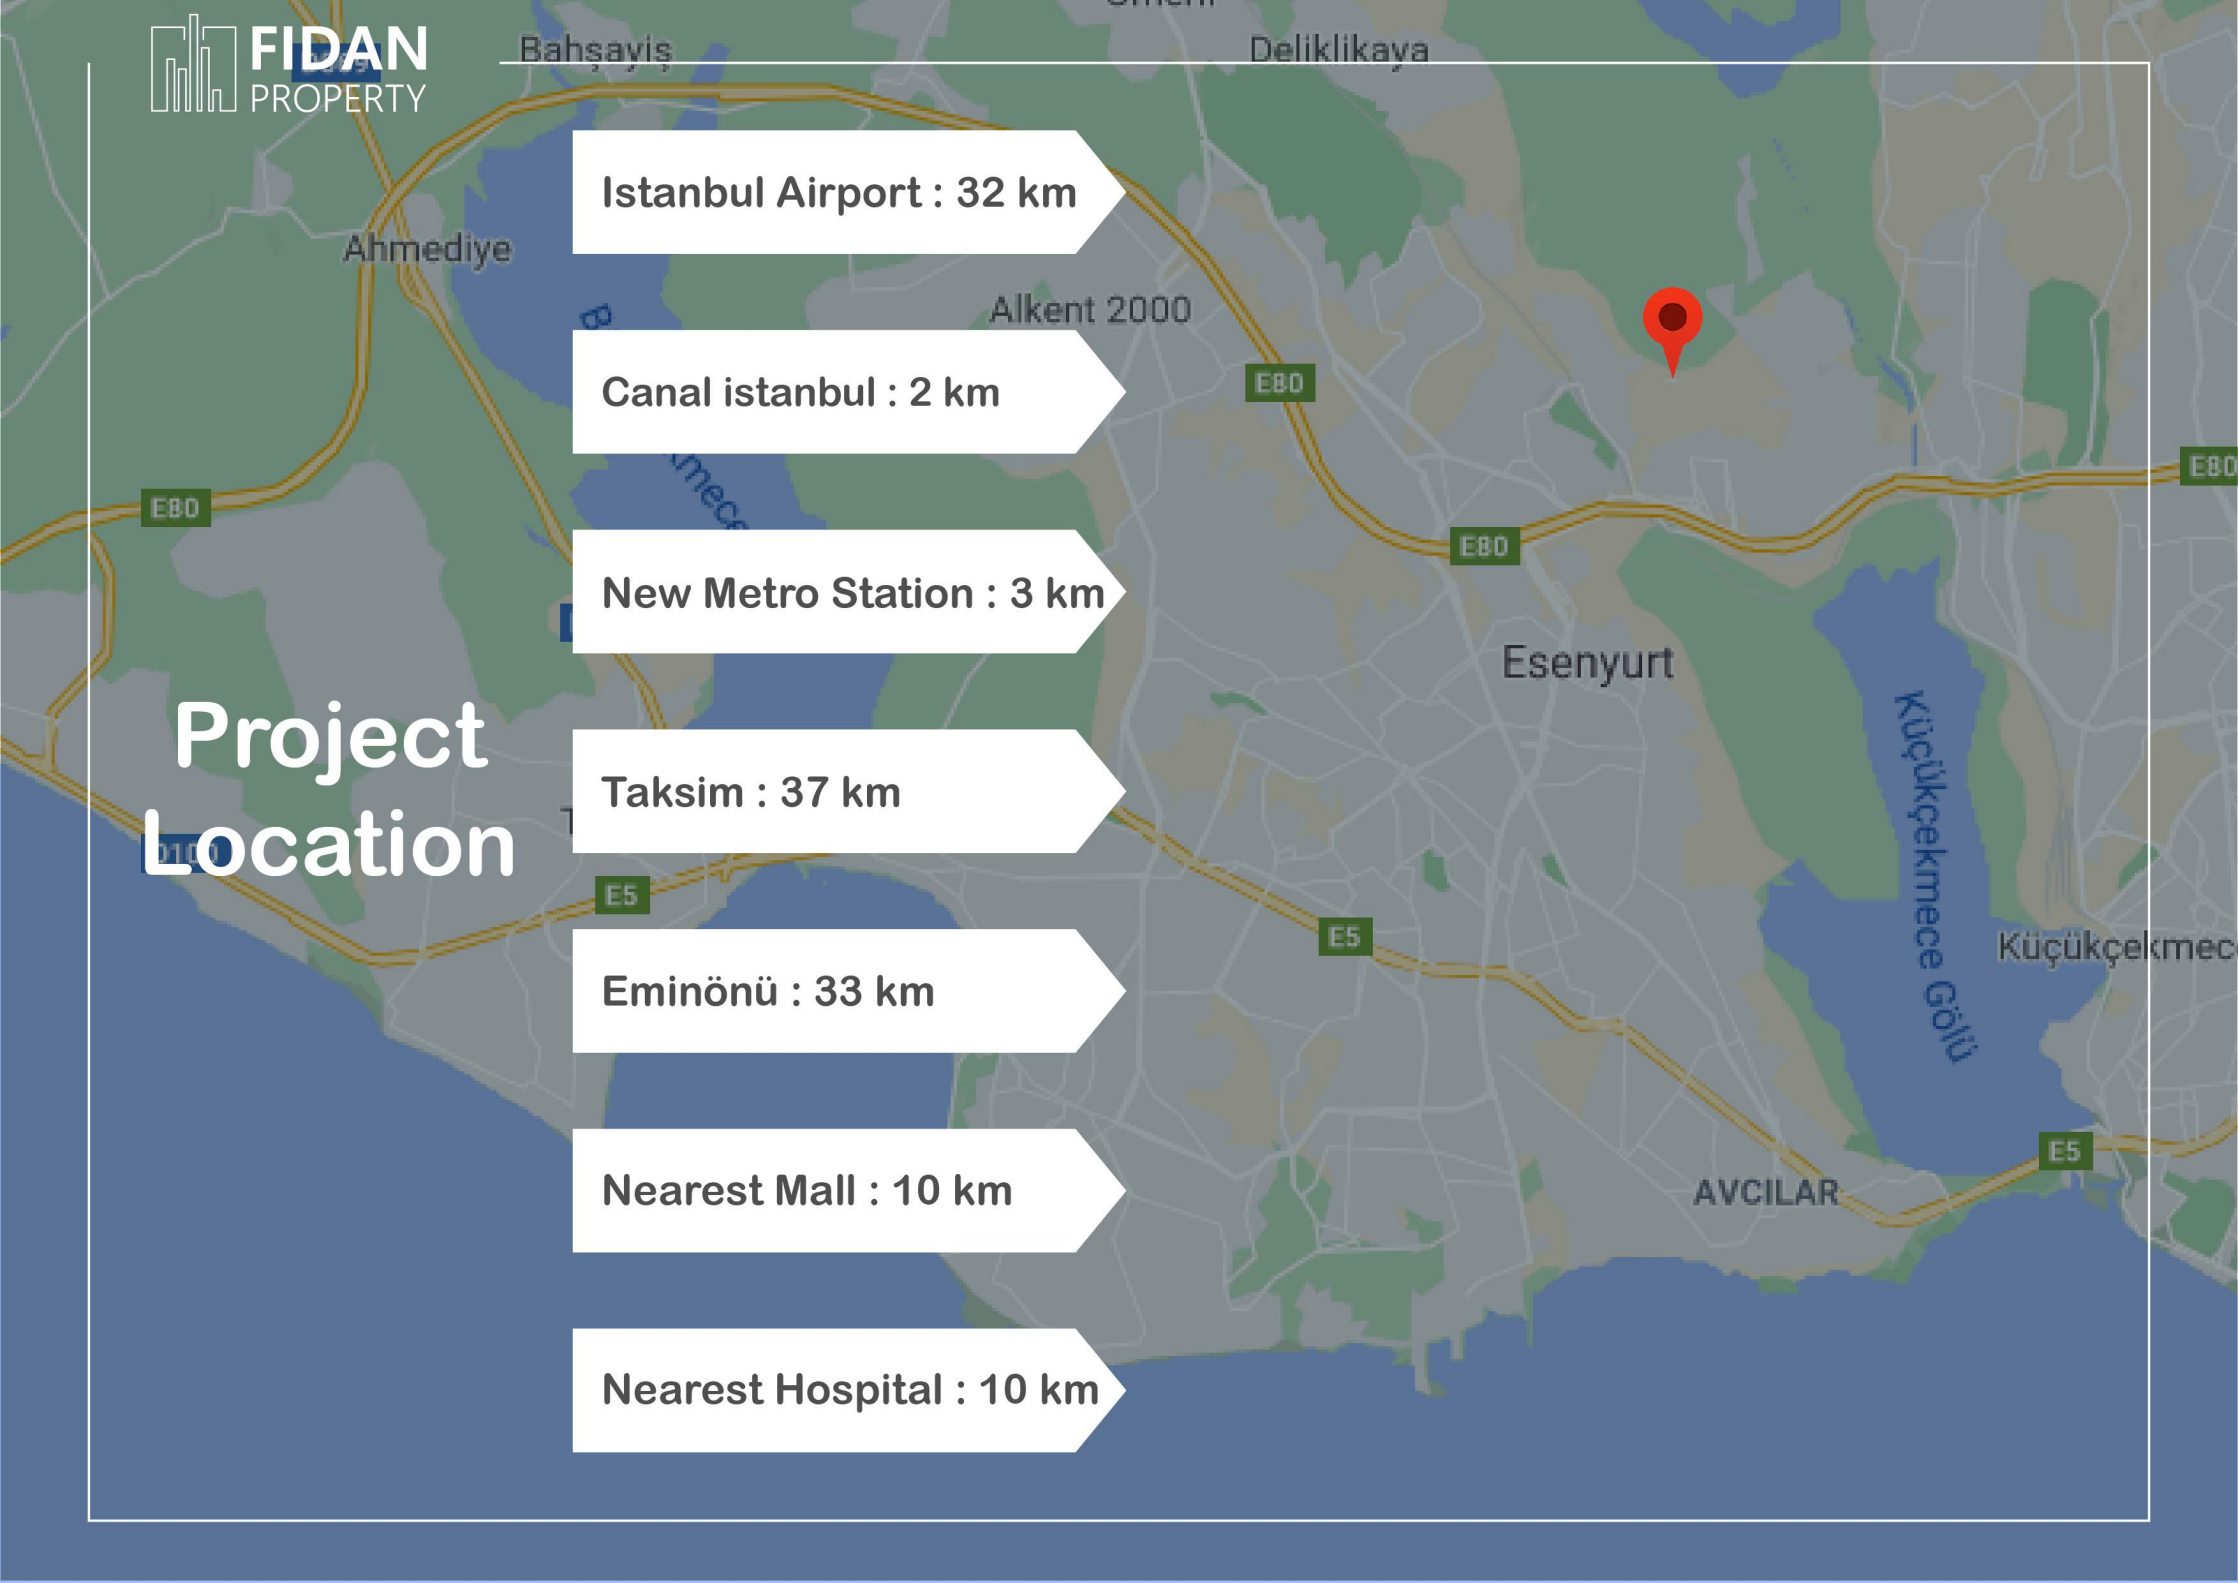

Istanbul Airport : 32 km

Canal Istanbul : 2 km

New Metro Station : 3 km

Taksim : 37 km

Eminönü : 33 km

Nearest Mall : 10 km

Nearest Hospital : 10 km

Project Location

Esenyurt

KÜÇÜKÇEKMECE GÖLÜ

Küçükçekmece

AVCILAR

E5

E80

E80

E80

E80

E5

E5

E5