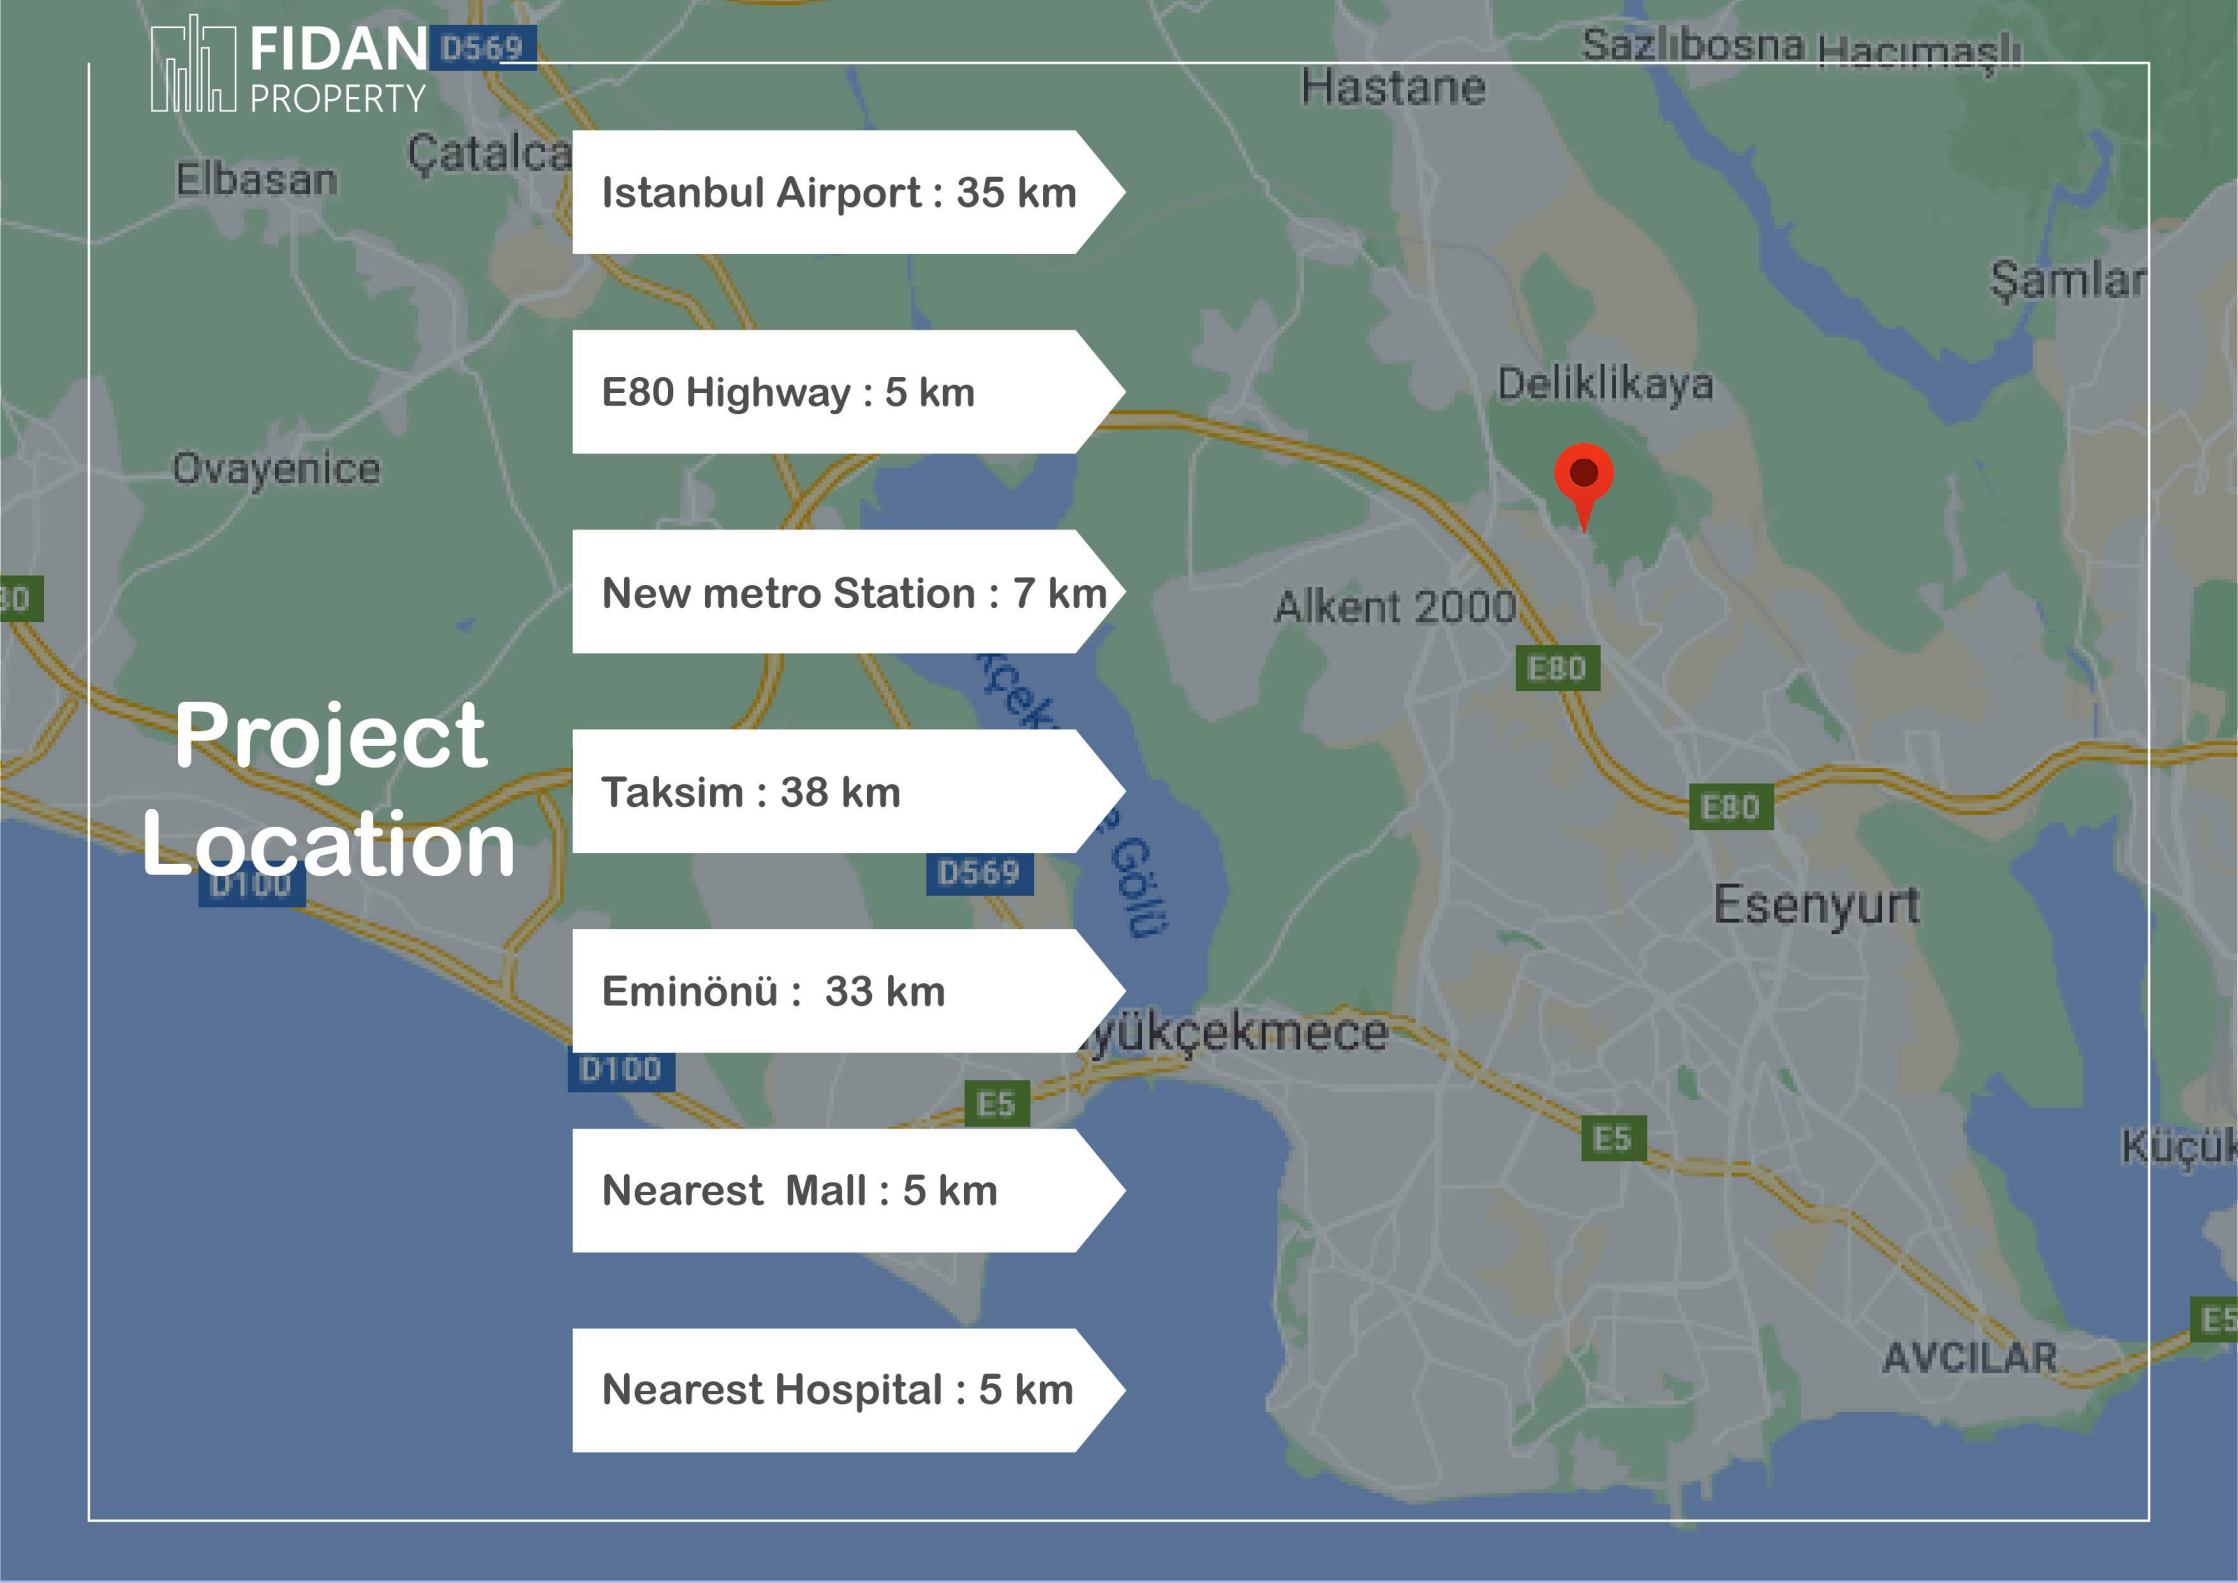

Parking

Security System

Green Areas

Basketball Court

Tennis Court

Cafe / Restaurant

Project Location

Istanbul Airport : 35 km

E80 Highway : 5 km

New metro Station : 7 km

Taksim : 38 km

Eminönü : 33 km

Nearest Mall : 5 km

Nearest Hospital : 5 km

 +90 552 866 55 57

 info@fidanproperty.com