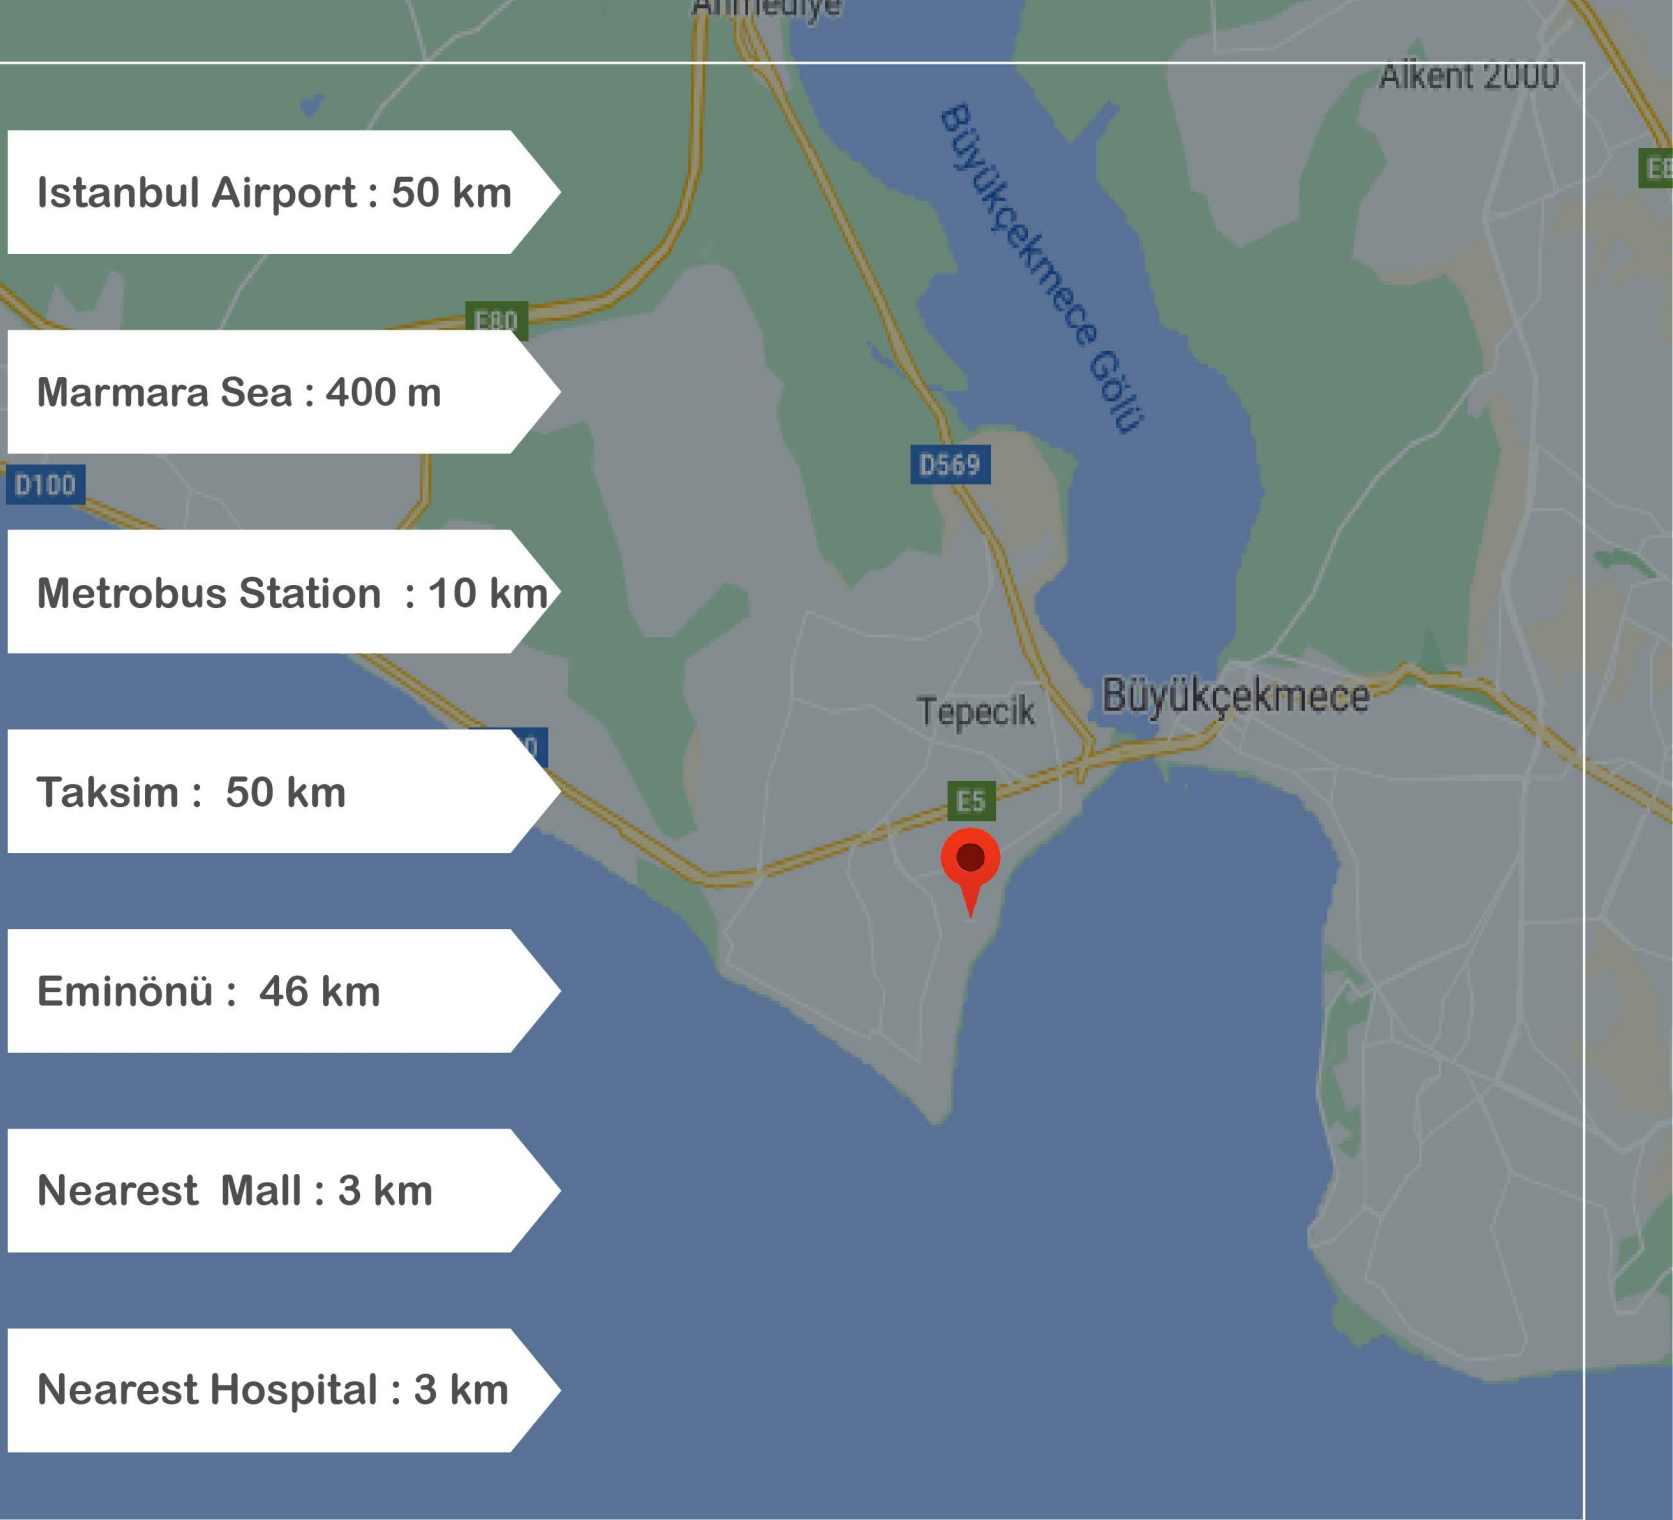

Swimming Pool

Gym

Parking

Security System

Project Location

Istanbul Airport : 50 km

Marmara Sea : 400 m

Metrobus Station : 10 km

Taksim : 50 km

Eminönü : 46 km

Nearest Mall : 3 km

Nearest Hospital : 3 km

 +90 552 866 55 57

 info@fidanproperty.com

 www.fidanproperty.com