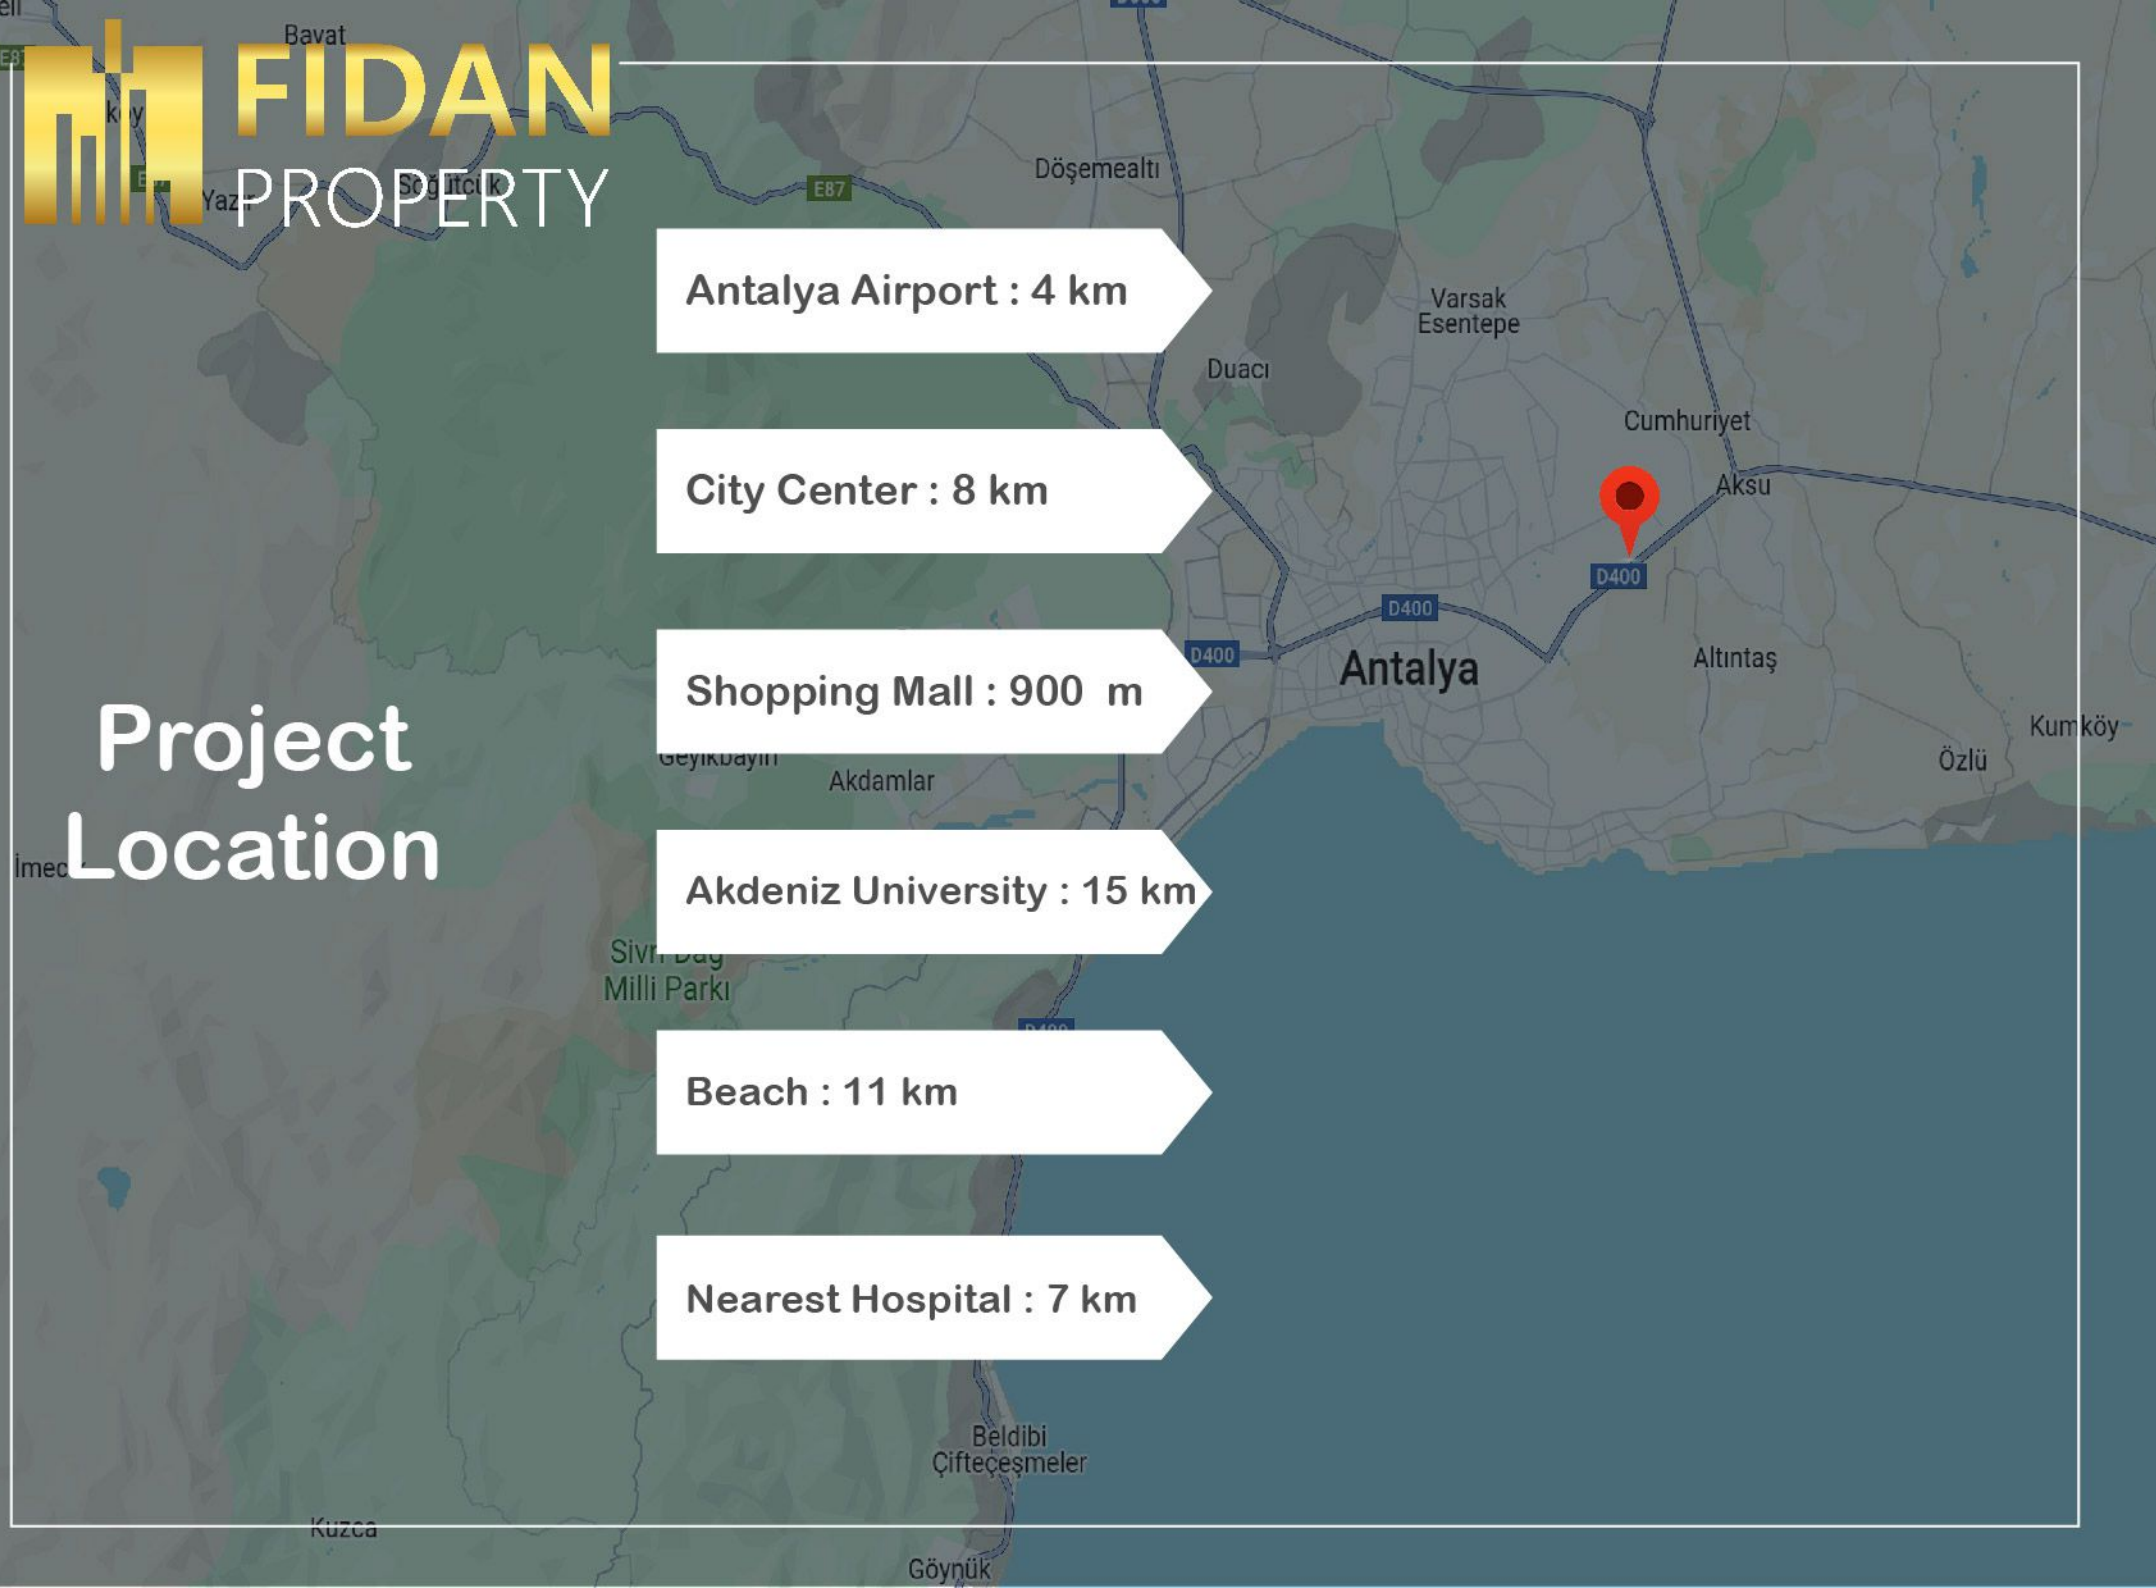

FIDAN PROPERTY

Project Location

Antalya Airport : 4 km

City Center : 8 km

Shopping Mall : 900 m

Akdeniz University : 15 km

Beach : 11 km

Nearest Hospital : 7 km