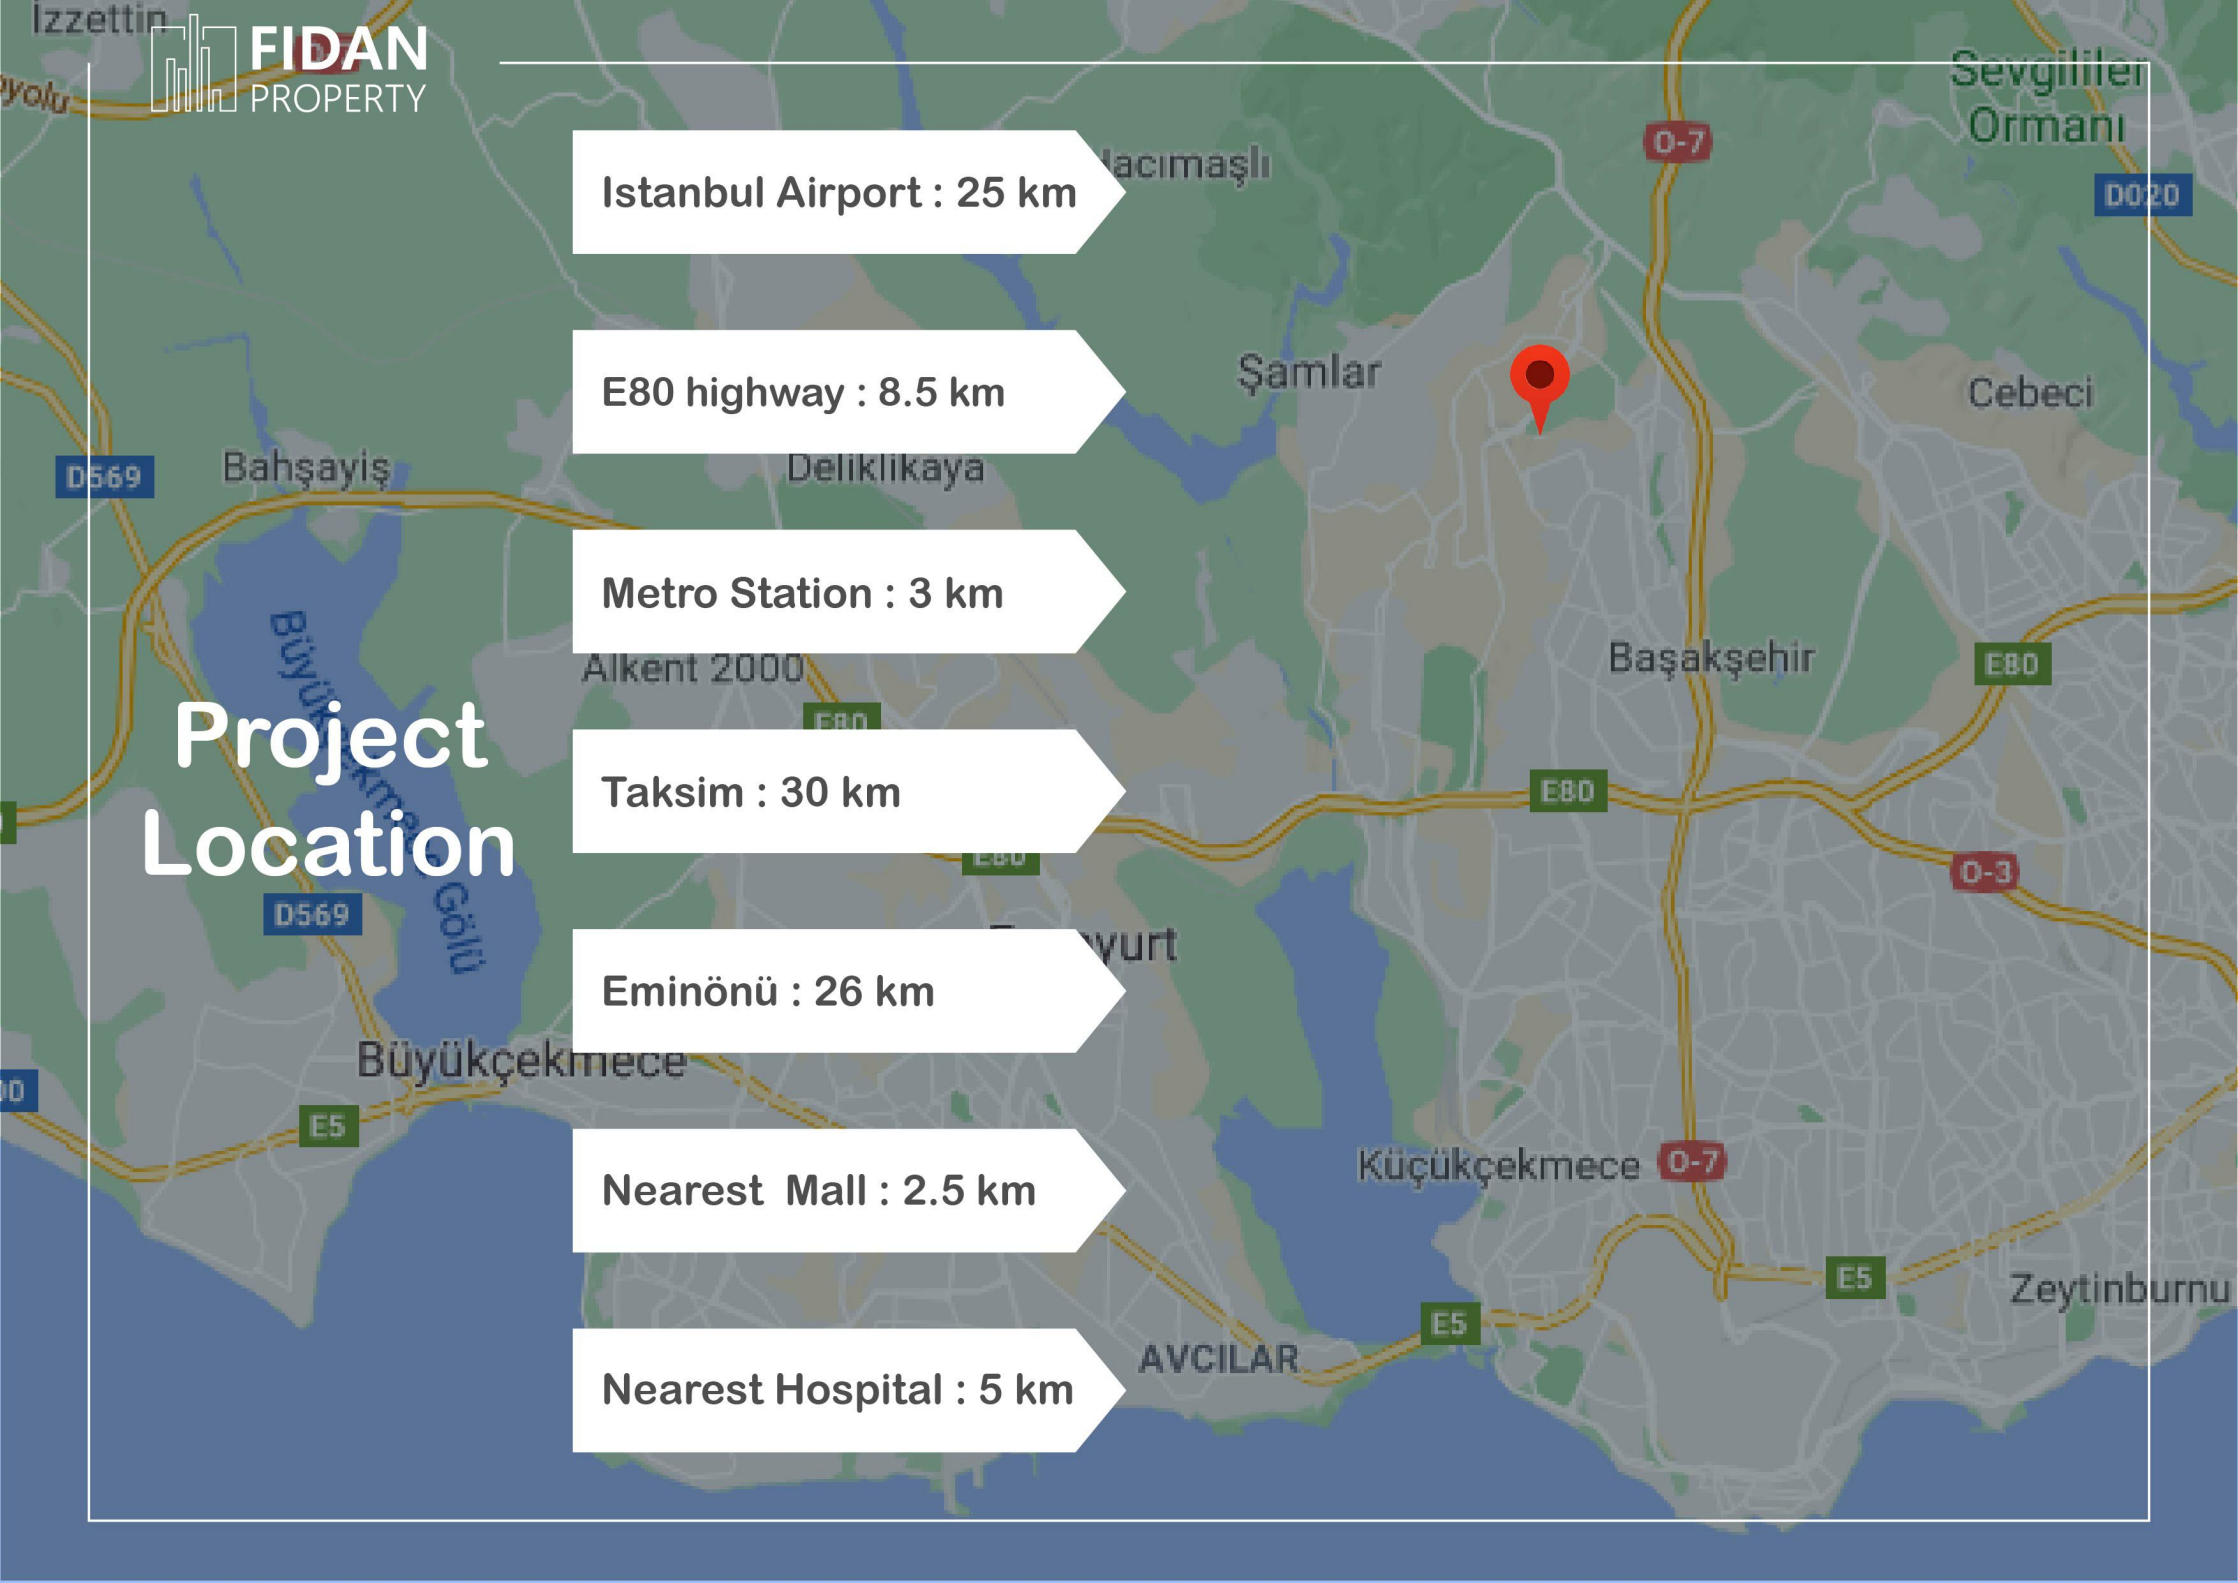

Istanbul Airport : 25 km

E80 highway : 8.5 km

Metro Station : 3 km

Taksim : 30 km

Eminönü : 26 km

Nearest Mall : 2.5 km

Nearest Hospital : 5 km

Project Location