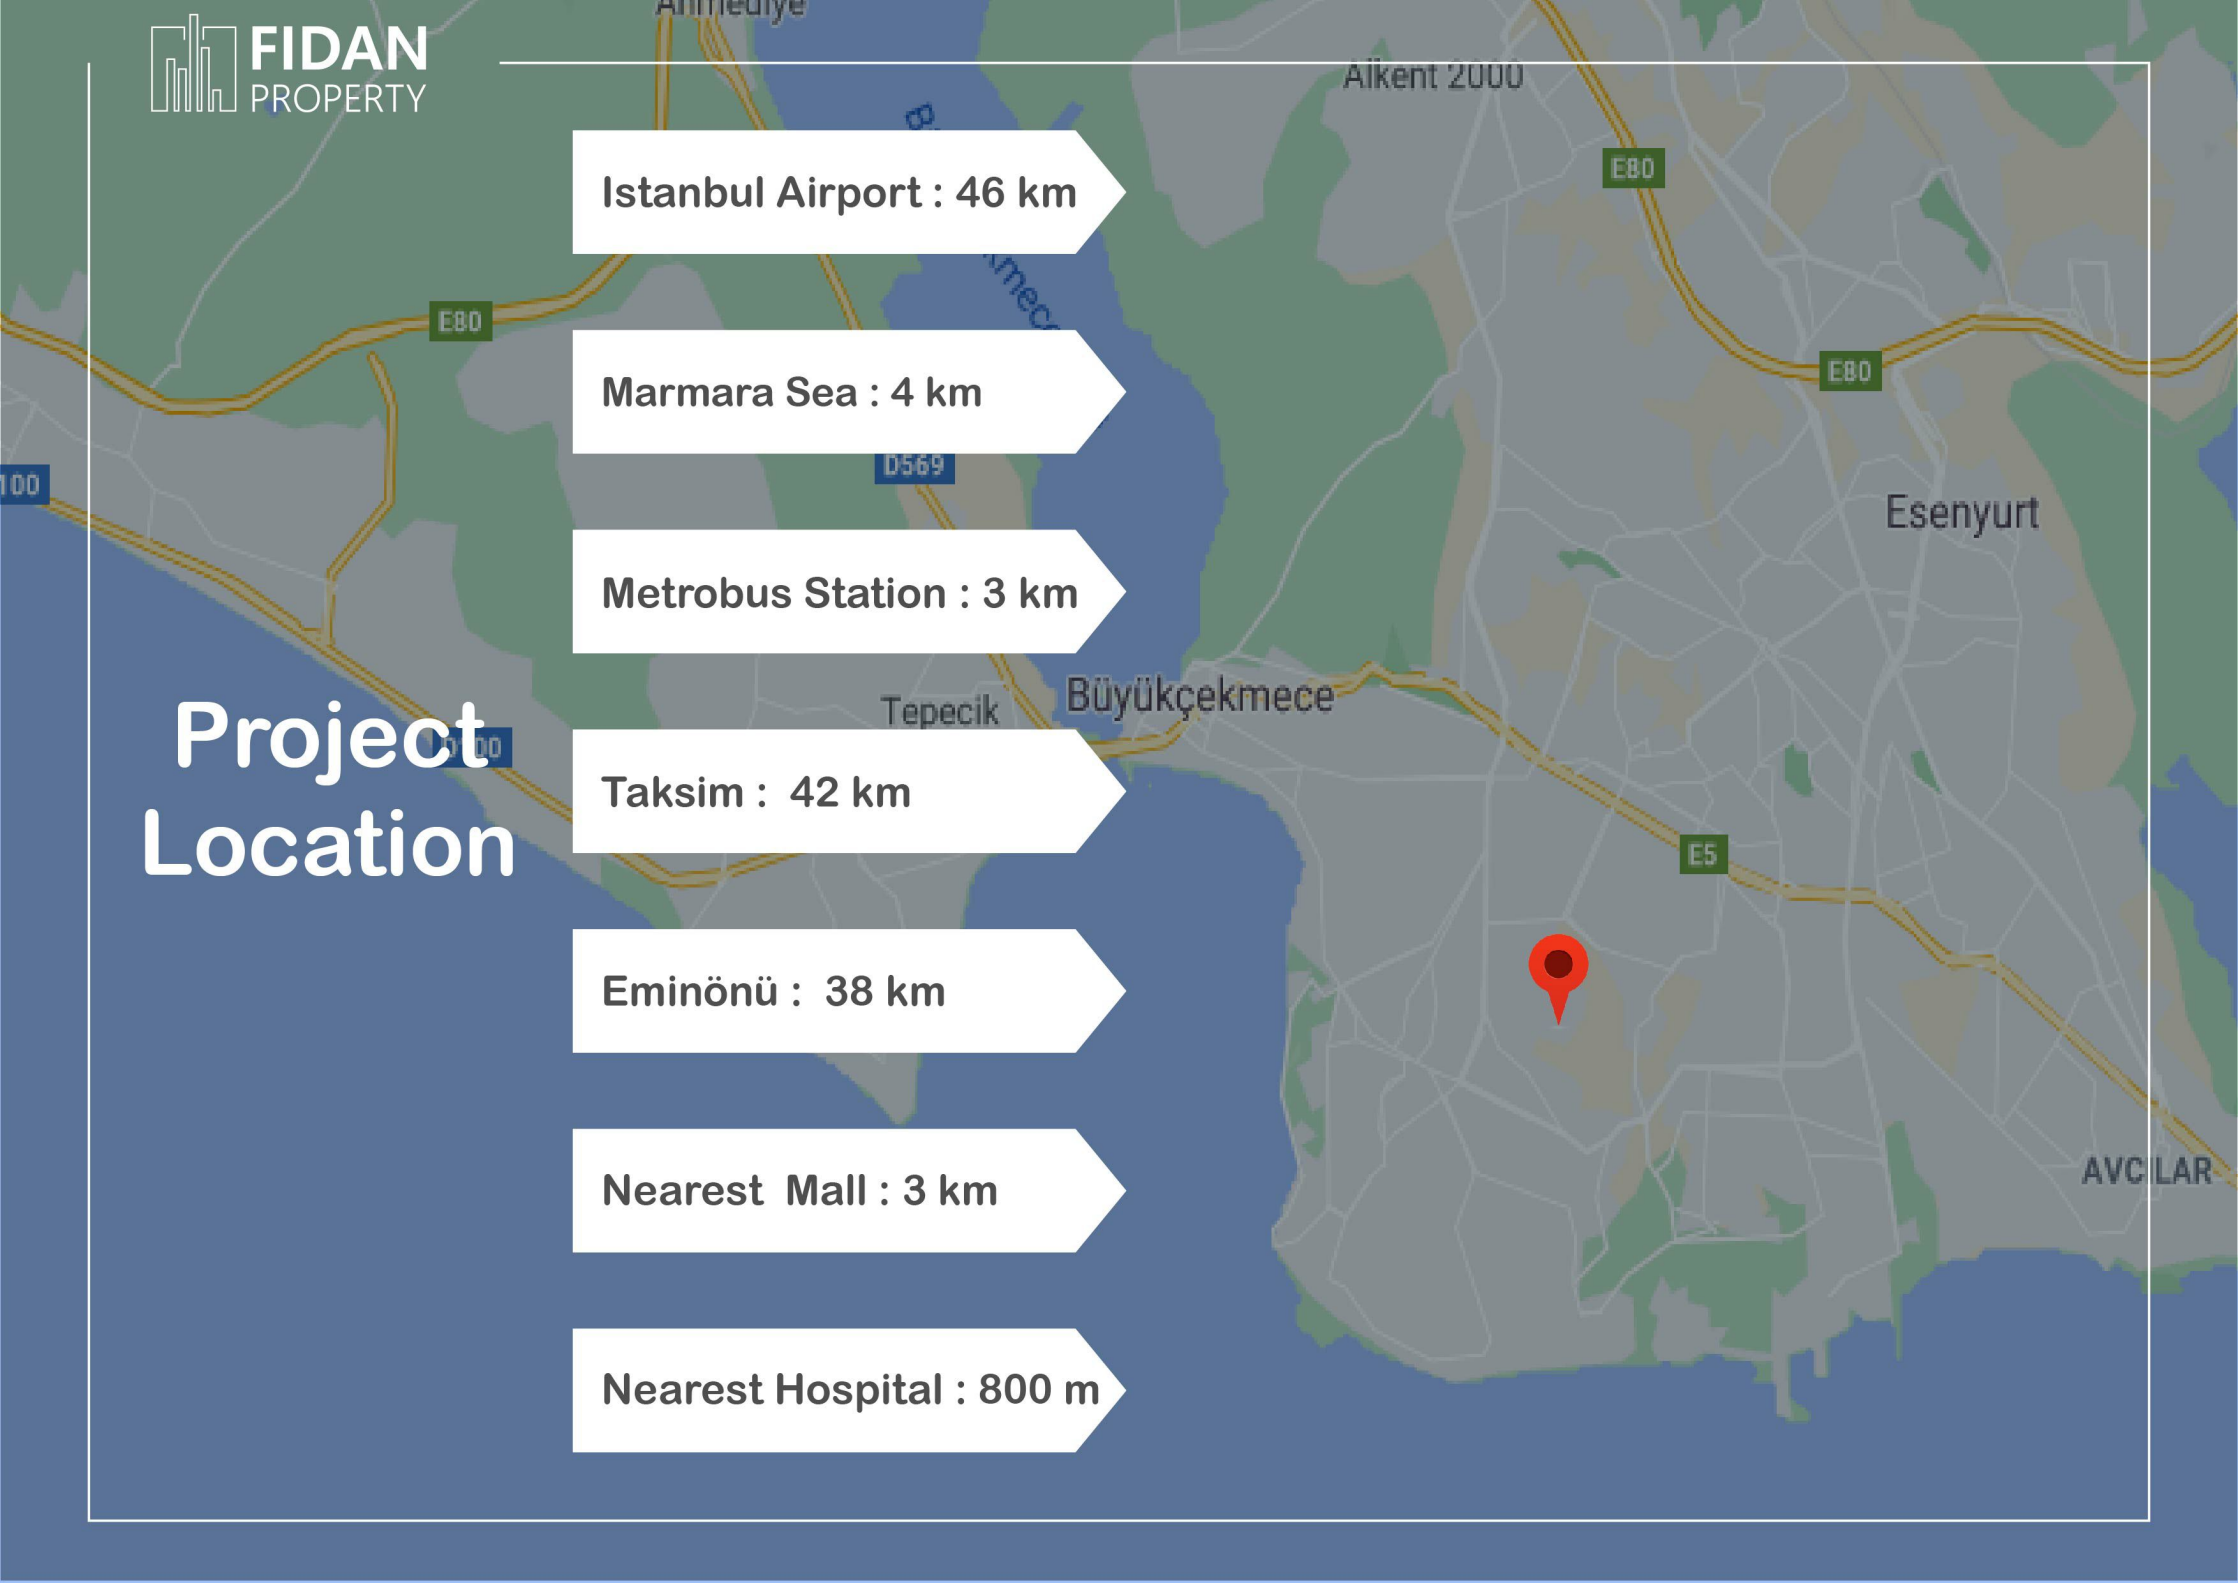

# Project Location

Istanbul Airport : 46 km

Marmara Sea : 4 km

Metrobus Station : 3 km

Taksim : 42 km

Eminönü : 38 km

Nearest Mall : 3 km

Nearest Hospital : 800 m