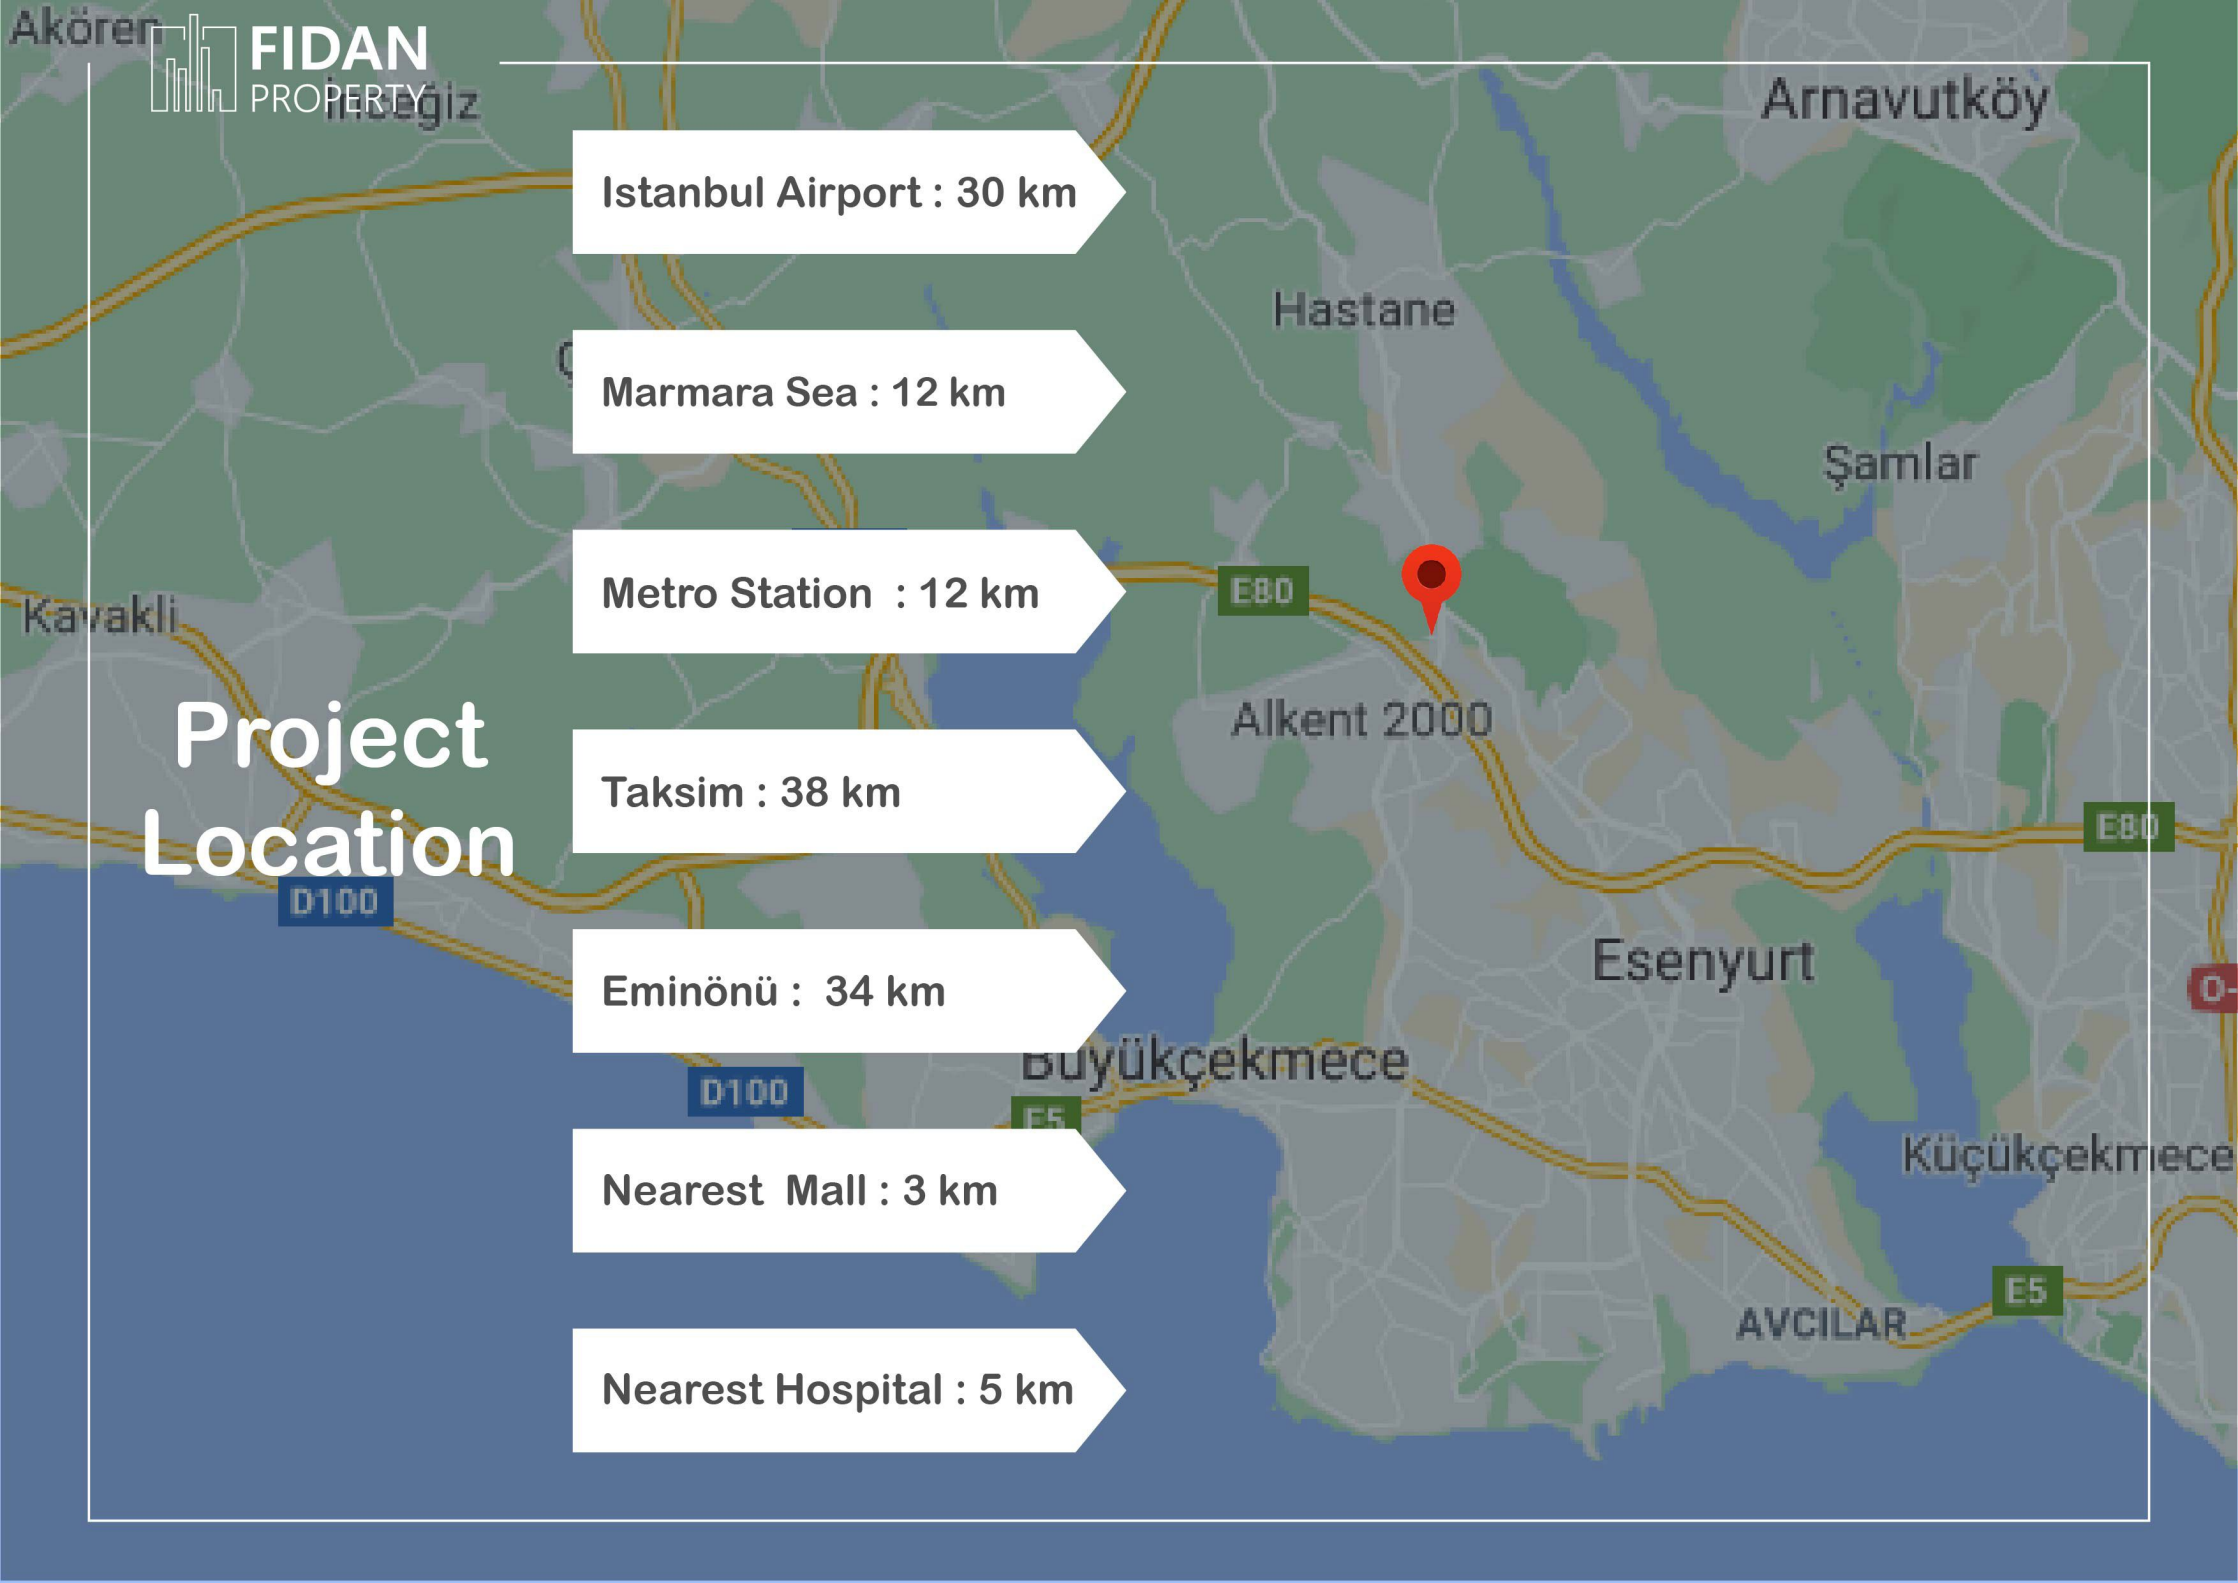

1+1

2+1

3+1

Istanbul Airport : 30 km

Marmara Sea : 12 km

Metro Station : 12 km

Taksim : 38 km

Eminönü : 34 km

Nearest Mall : 3 km

Nearest Hospital : 5 km

Project Location

Social Facilities

Swimming Pool

GYM

Children's Playgrounds

Green Areas